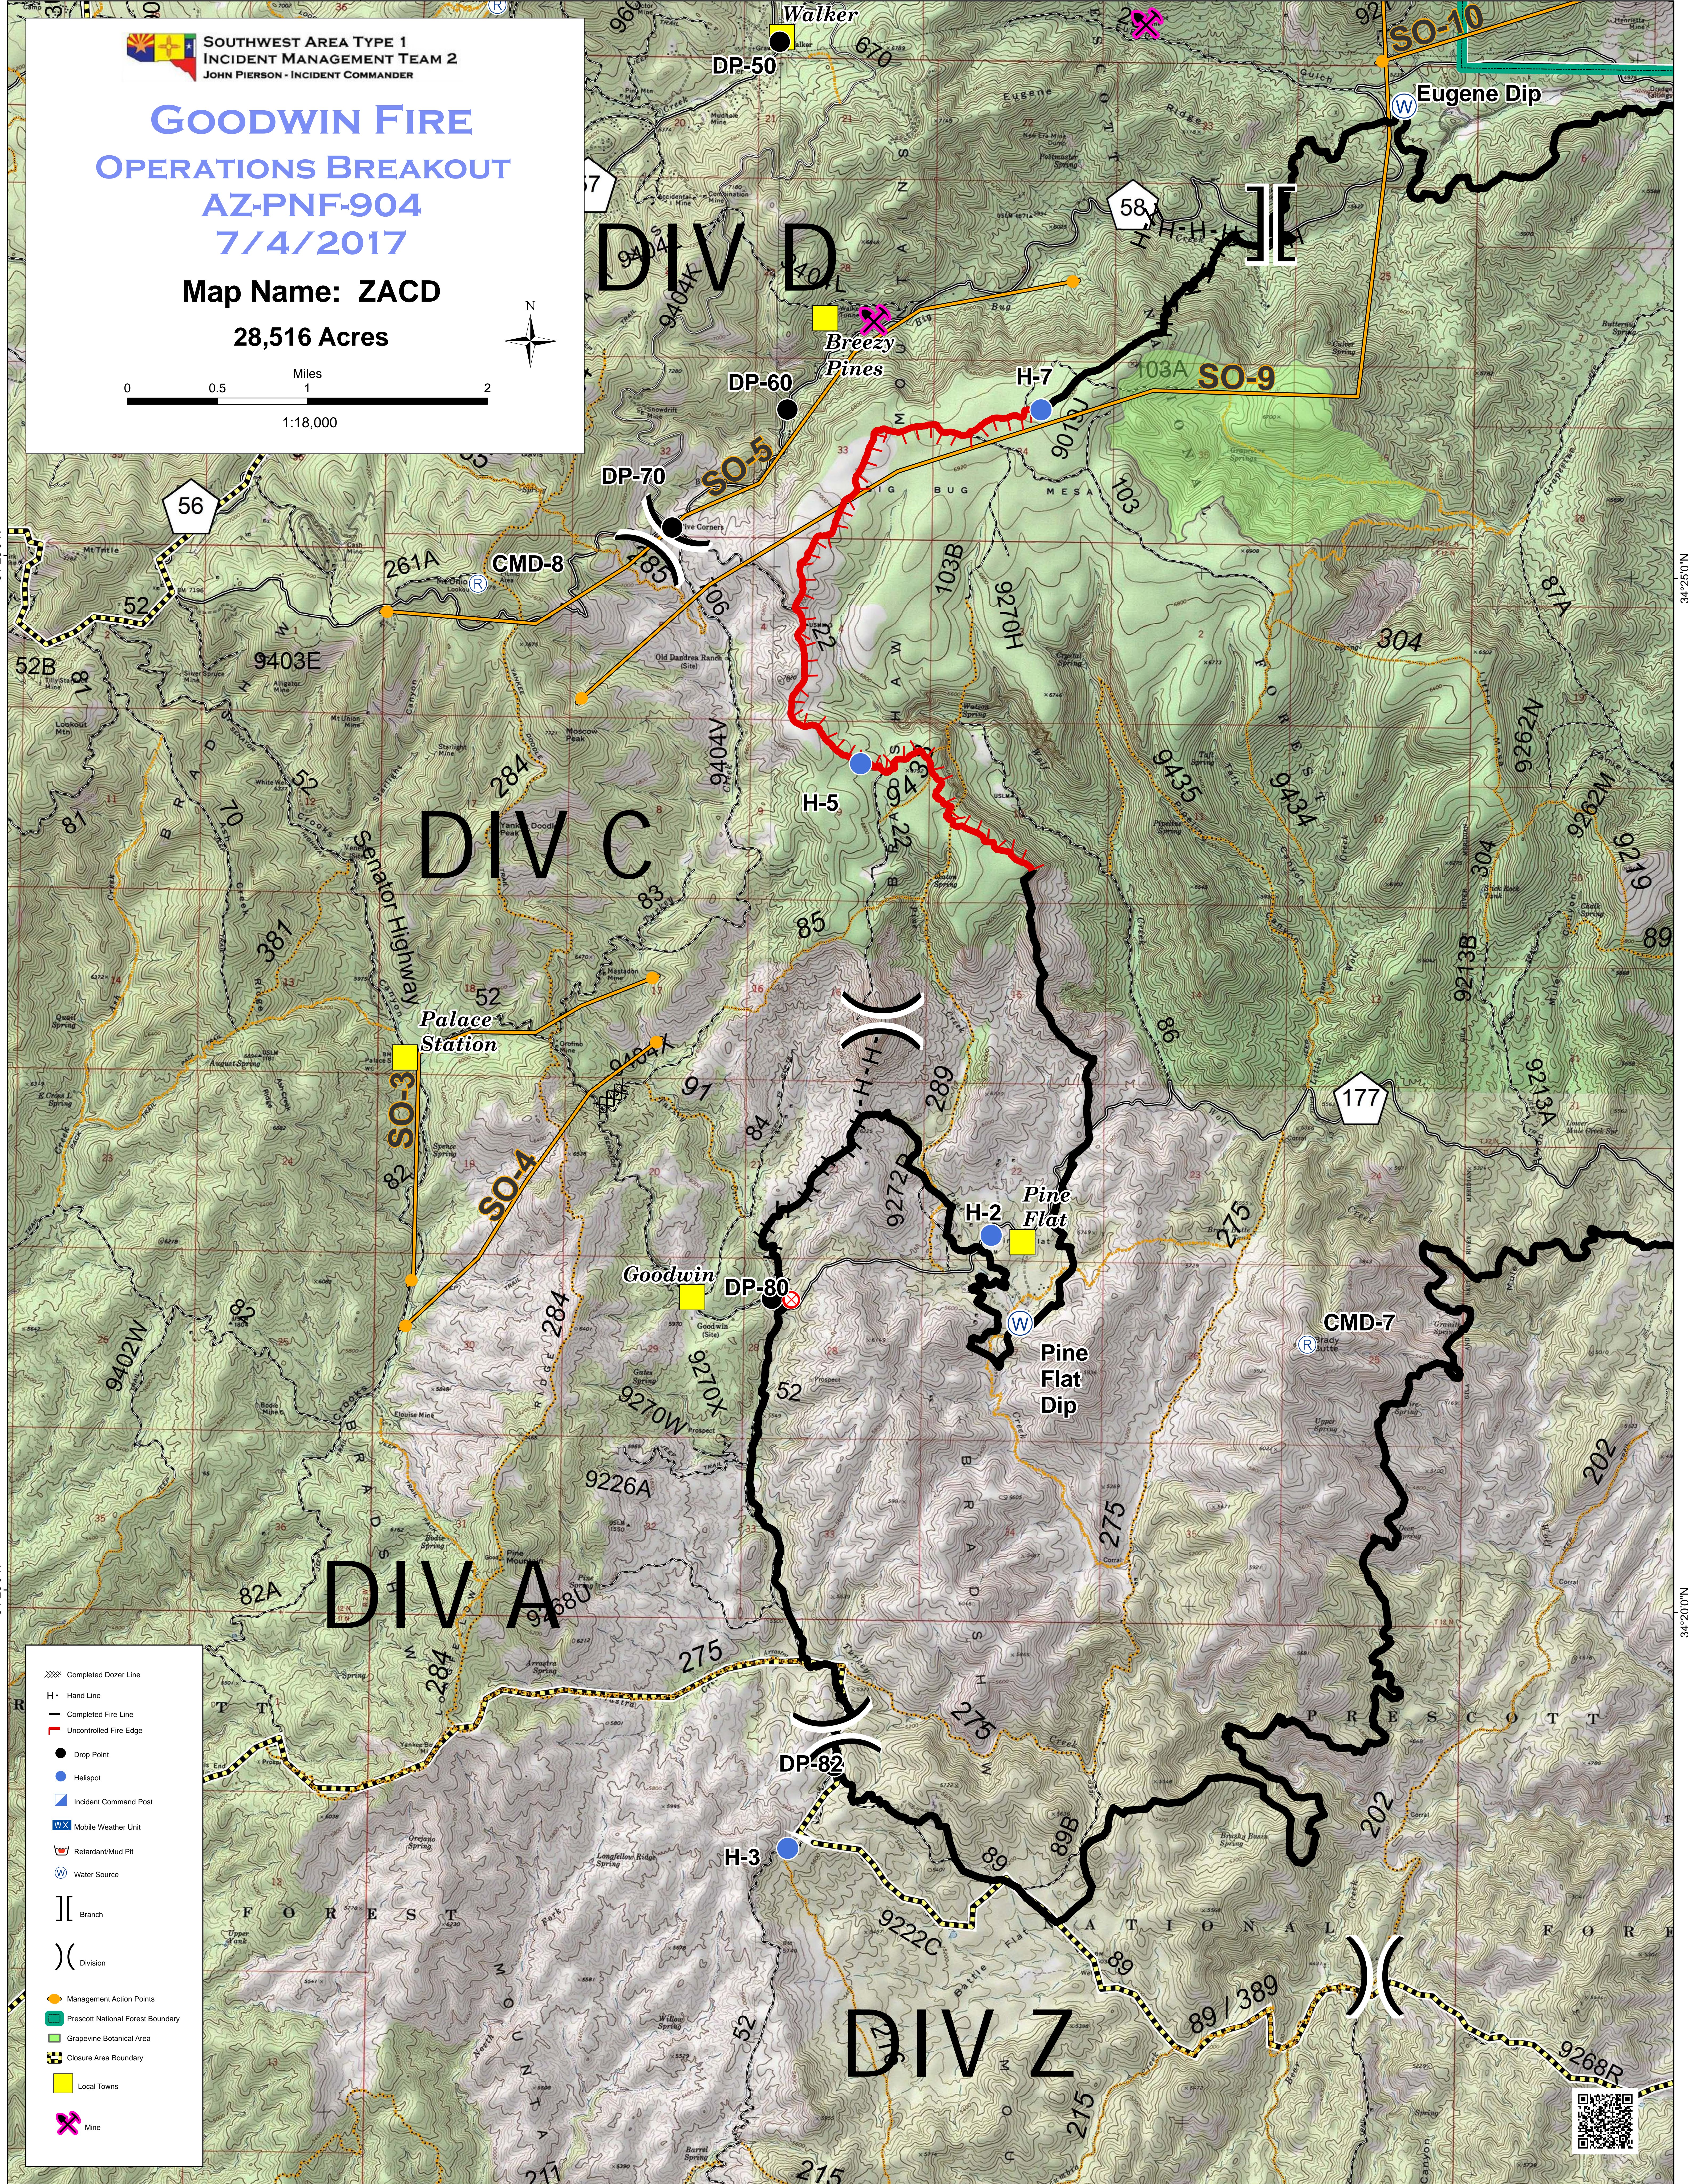

SOUTHWEST AREA TYPE 1  
INCIDENT MANAGEMENT TEAM 2  
JOHN PIERSON - INCIDENT COMMANDER

# GOODWIN FIRE OPERATIONS BREAKOUT AZ-PNF-904 7/4/2017

Map Name: ZACD

28,516 Acres

- XXXXX Completed Dozer Line
- H- Hand Line
- Completed Fire Line
- - - Uncontrolled Fire Edge
- Drop Point
- Heli-spot
- Incident Command Post
- WX Mobile Weather Unit
- Retardant/Mud Pit
- W Water Source
- [[ Branch
- ) Division
- Management Action Points
- Prescott National Forest Boundary
- Grapevine Botanical Area
- Closure Area Boundary
- Local Towns
- Mine