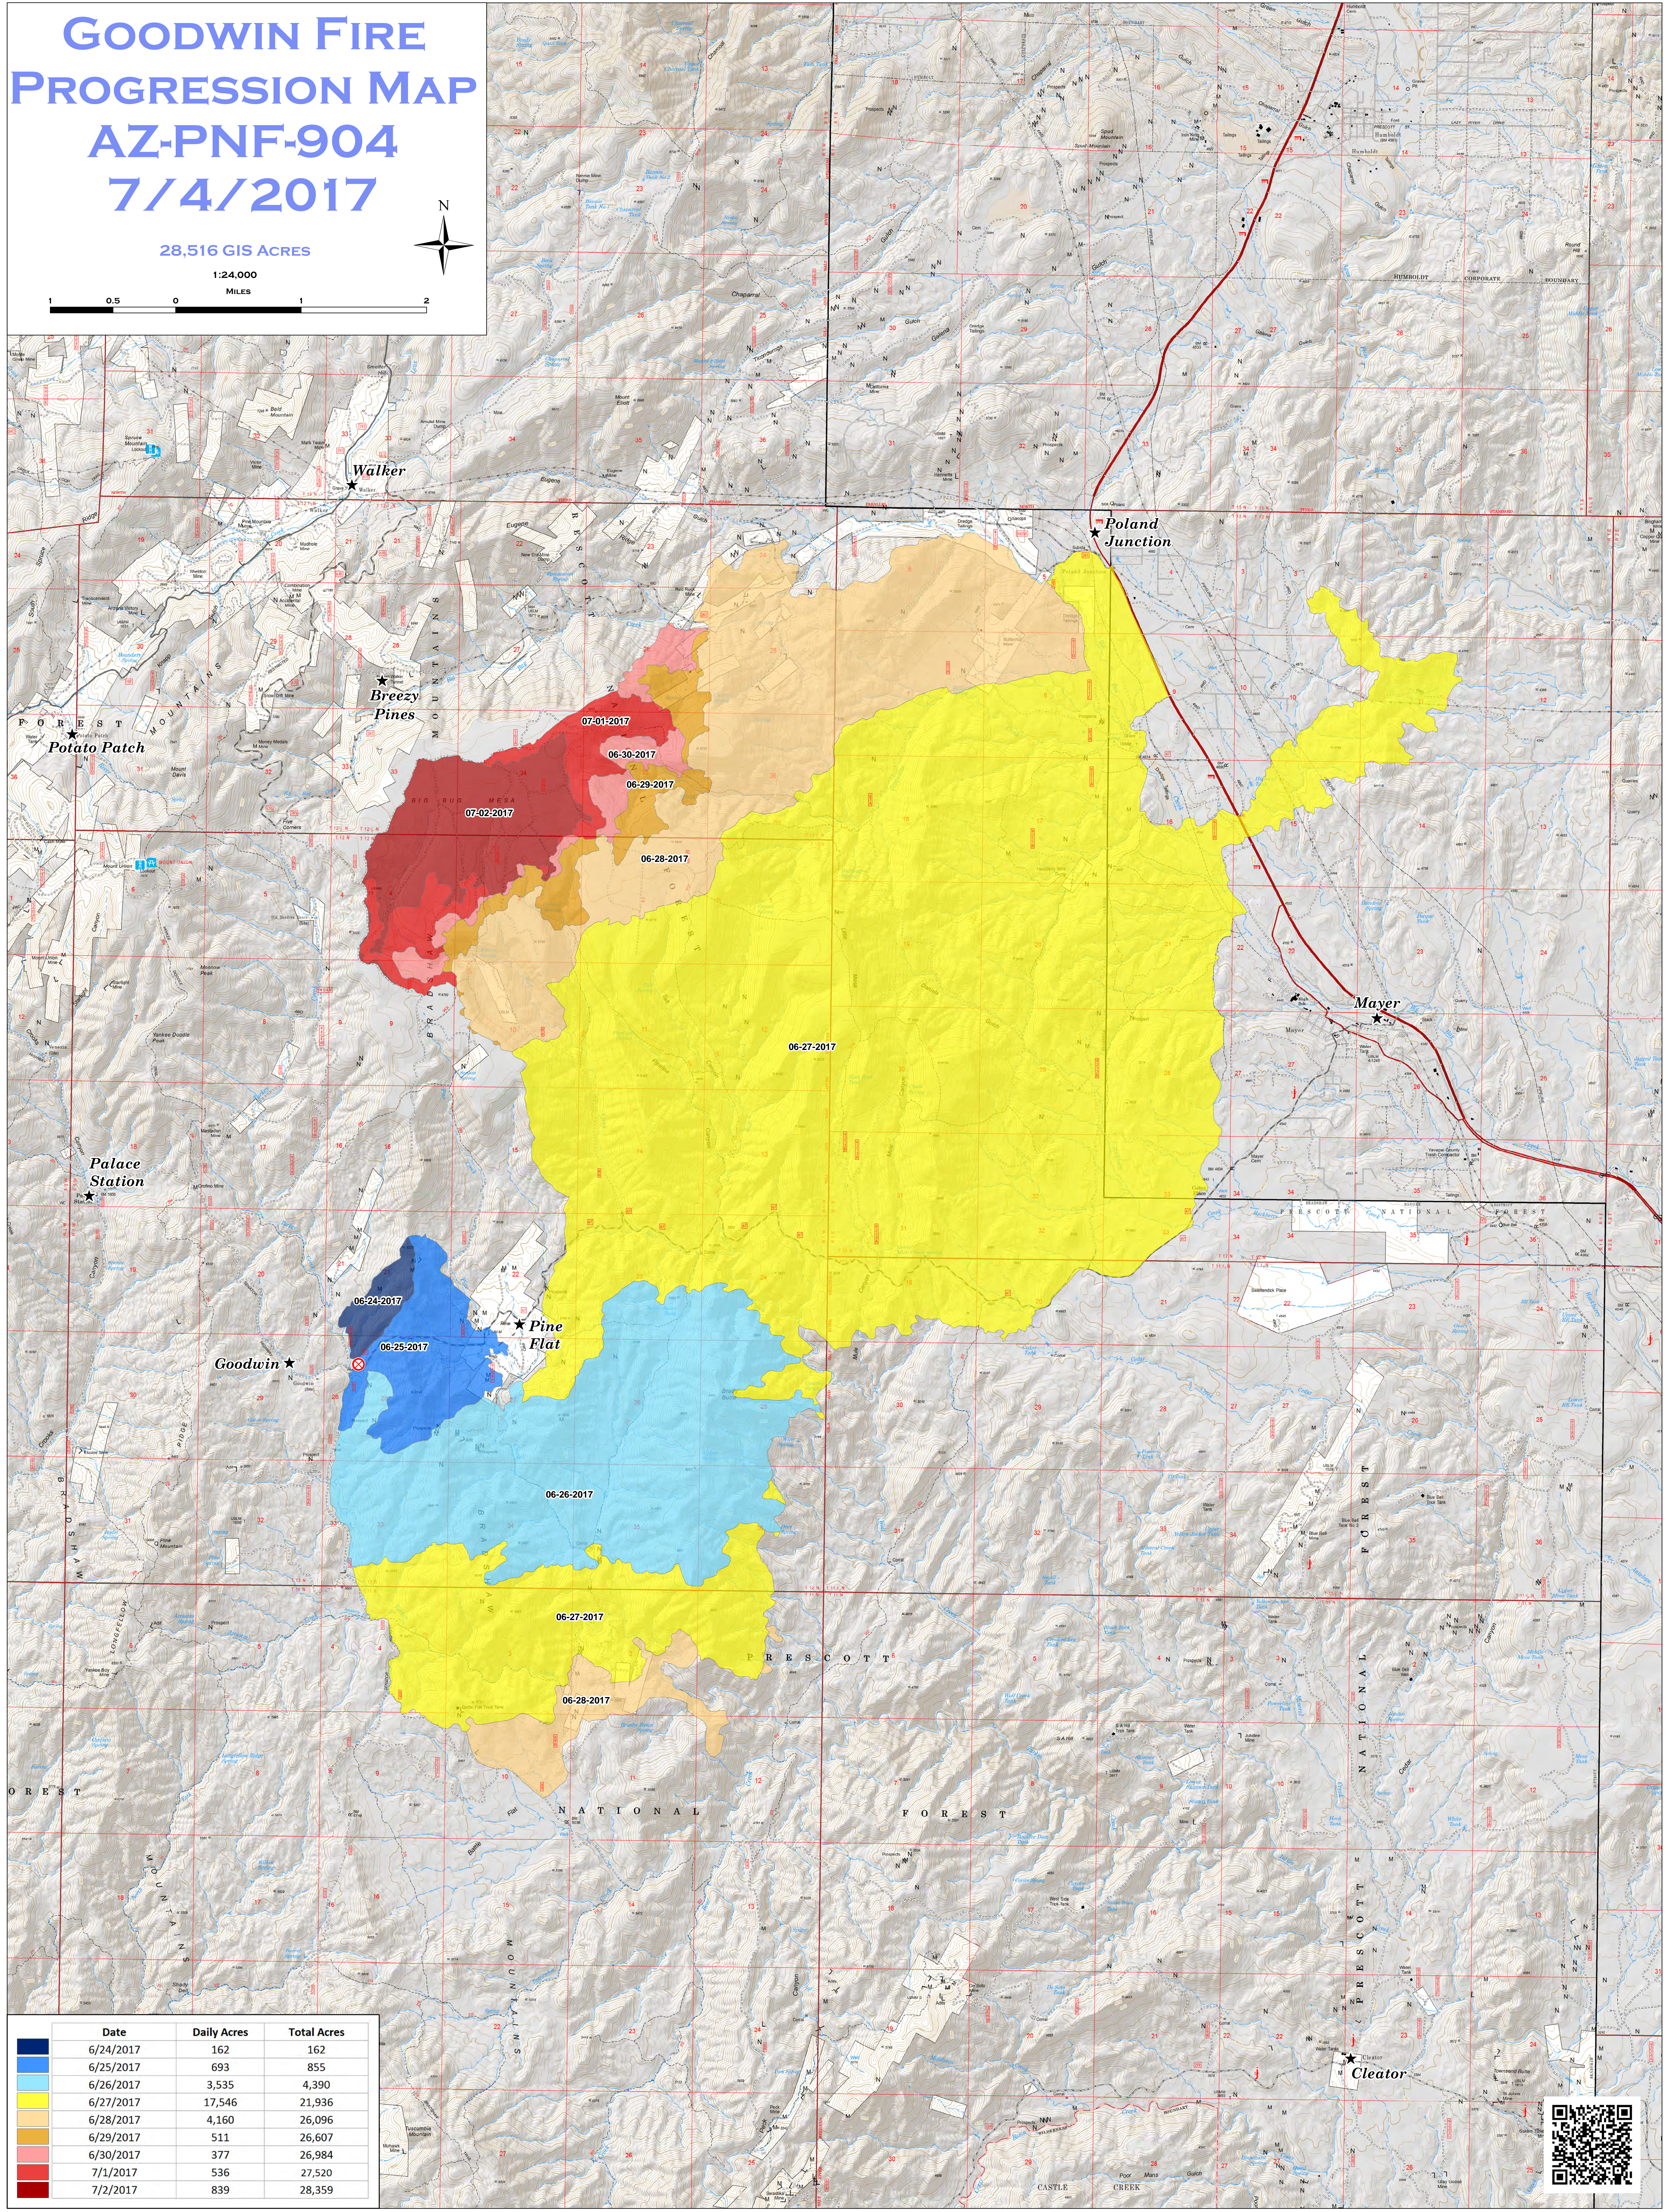

GOODWIN FIRE PROGRESSION MAP AZ-PNF-904 7/4/2017

28,516 GIS ACRES

1:24,000

MILES

Date	Daily Acres	Total Acres
6/24/2017	162	162
6/25/2017	693	855
6/26/2017	3,535	4,390
6/27/2017	17,546	21,936
6/28/2017	4,160	26,096
6/29/2017	511	26,607
6/30/2017	377	26,984
7/1/2017	536	27,520
7/2/2017	839	28,359