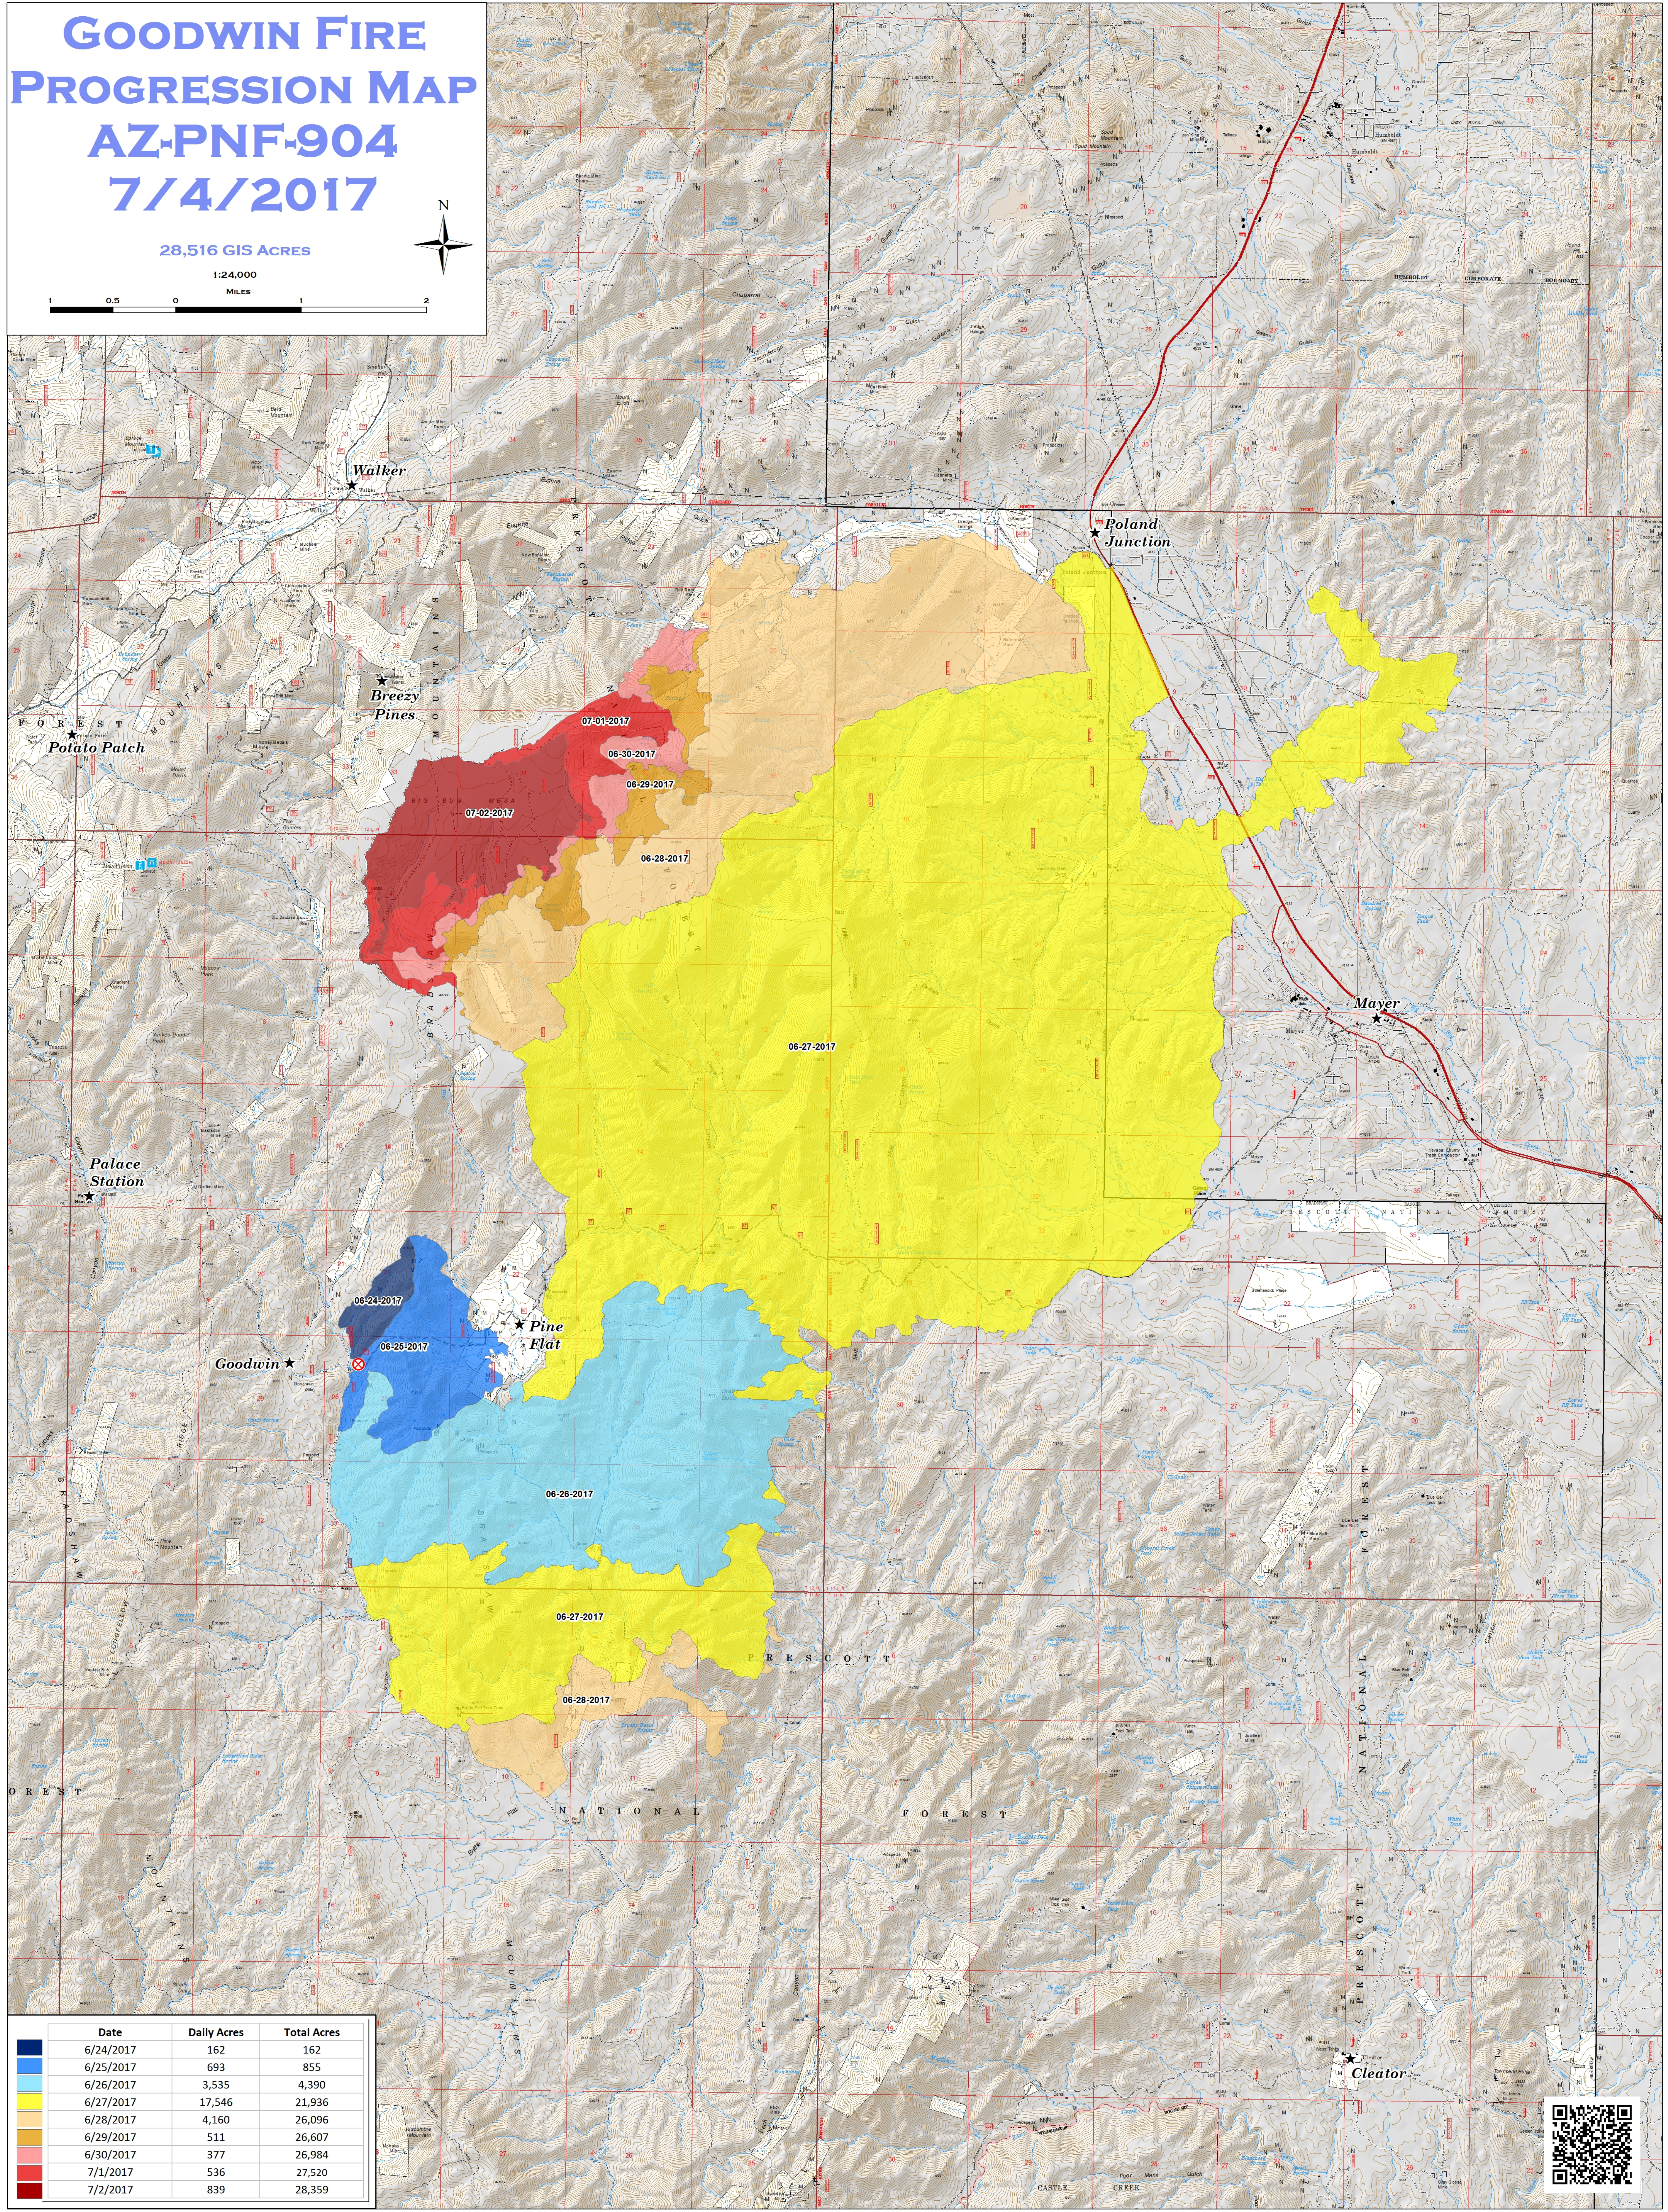

GOODWIN FIRE PROGRESSION MAP AZ-PNF-904 7/4/2017

28,516 GIS ACRES

1:24,000

MILES

Date	Daily Acres	Total Acres
6/24/2017	162	162
6/25/2017	693	855
6/26/2017	3,535	4,390
6/27/2017	17,546	21,936
6/28/2017	4,160	26,096
6/29/2017	511	26,607
6/30/2017	377	26,984
7/1/2017	536	27,520
7/2/2017	839	28,359