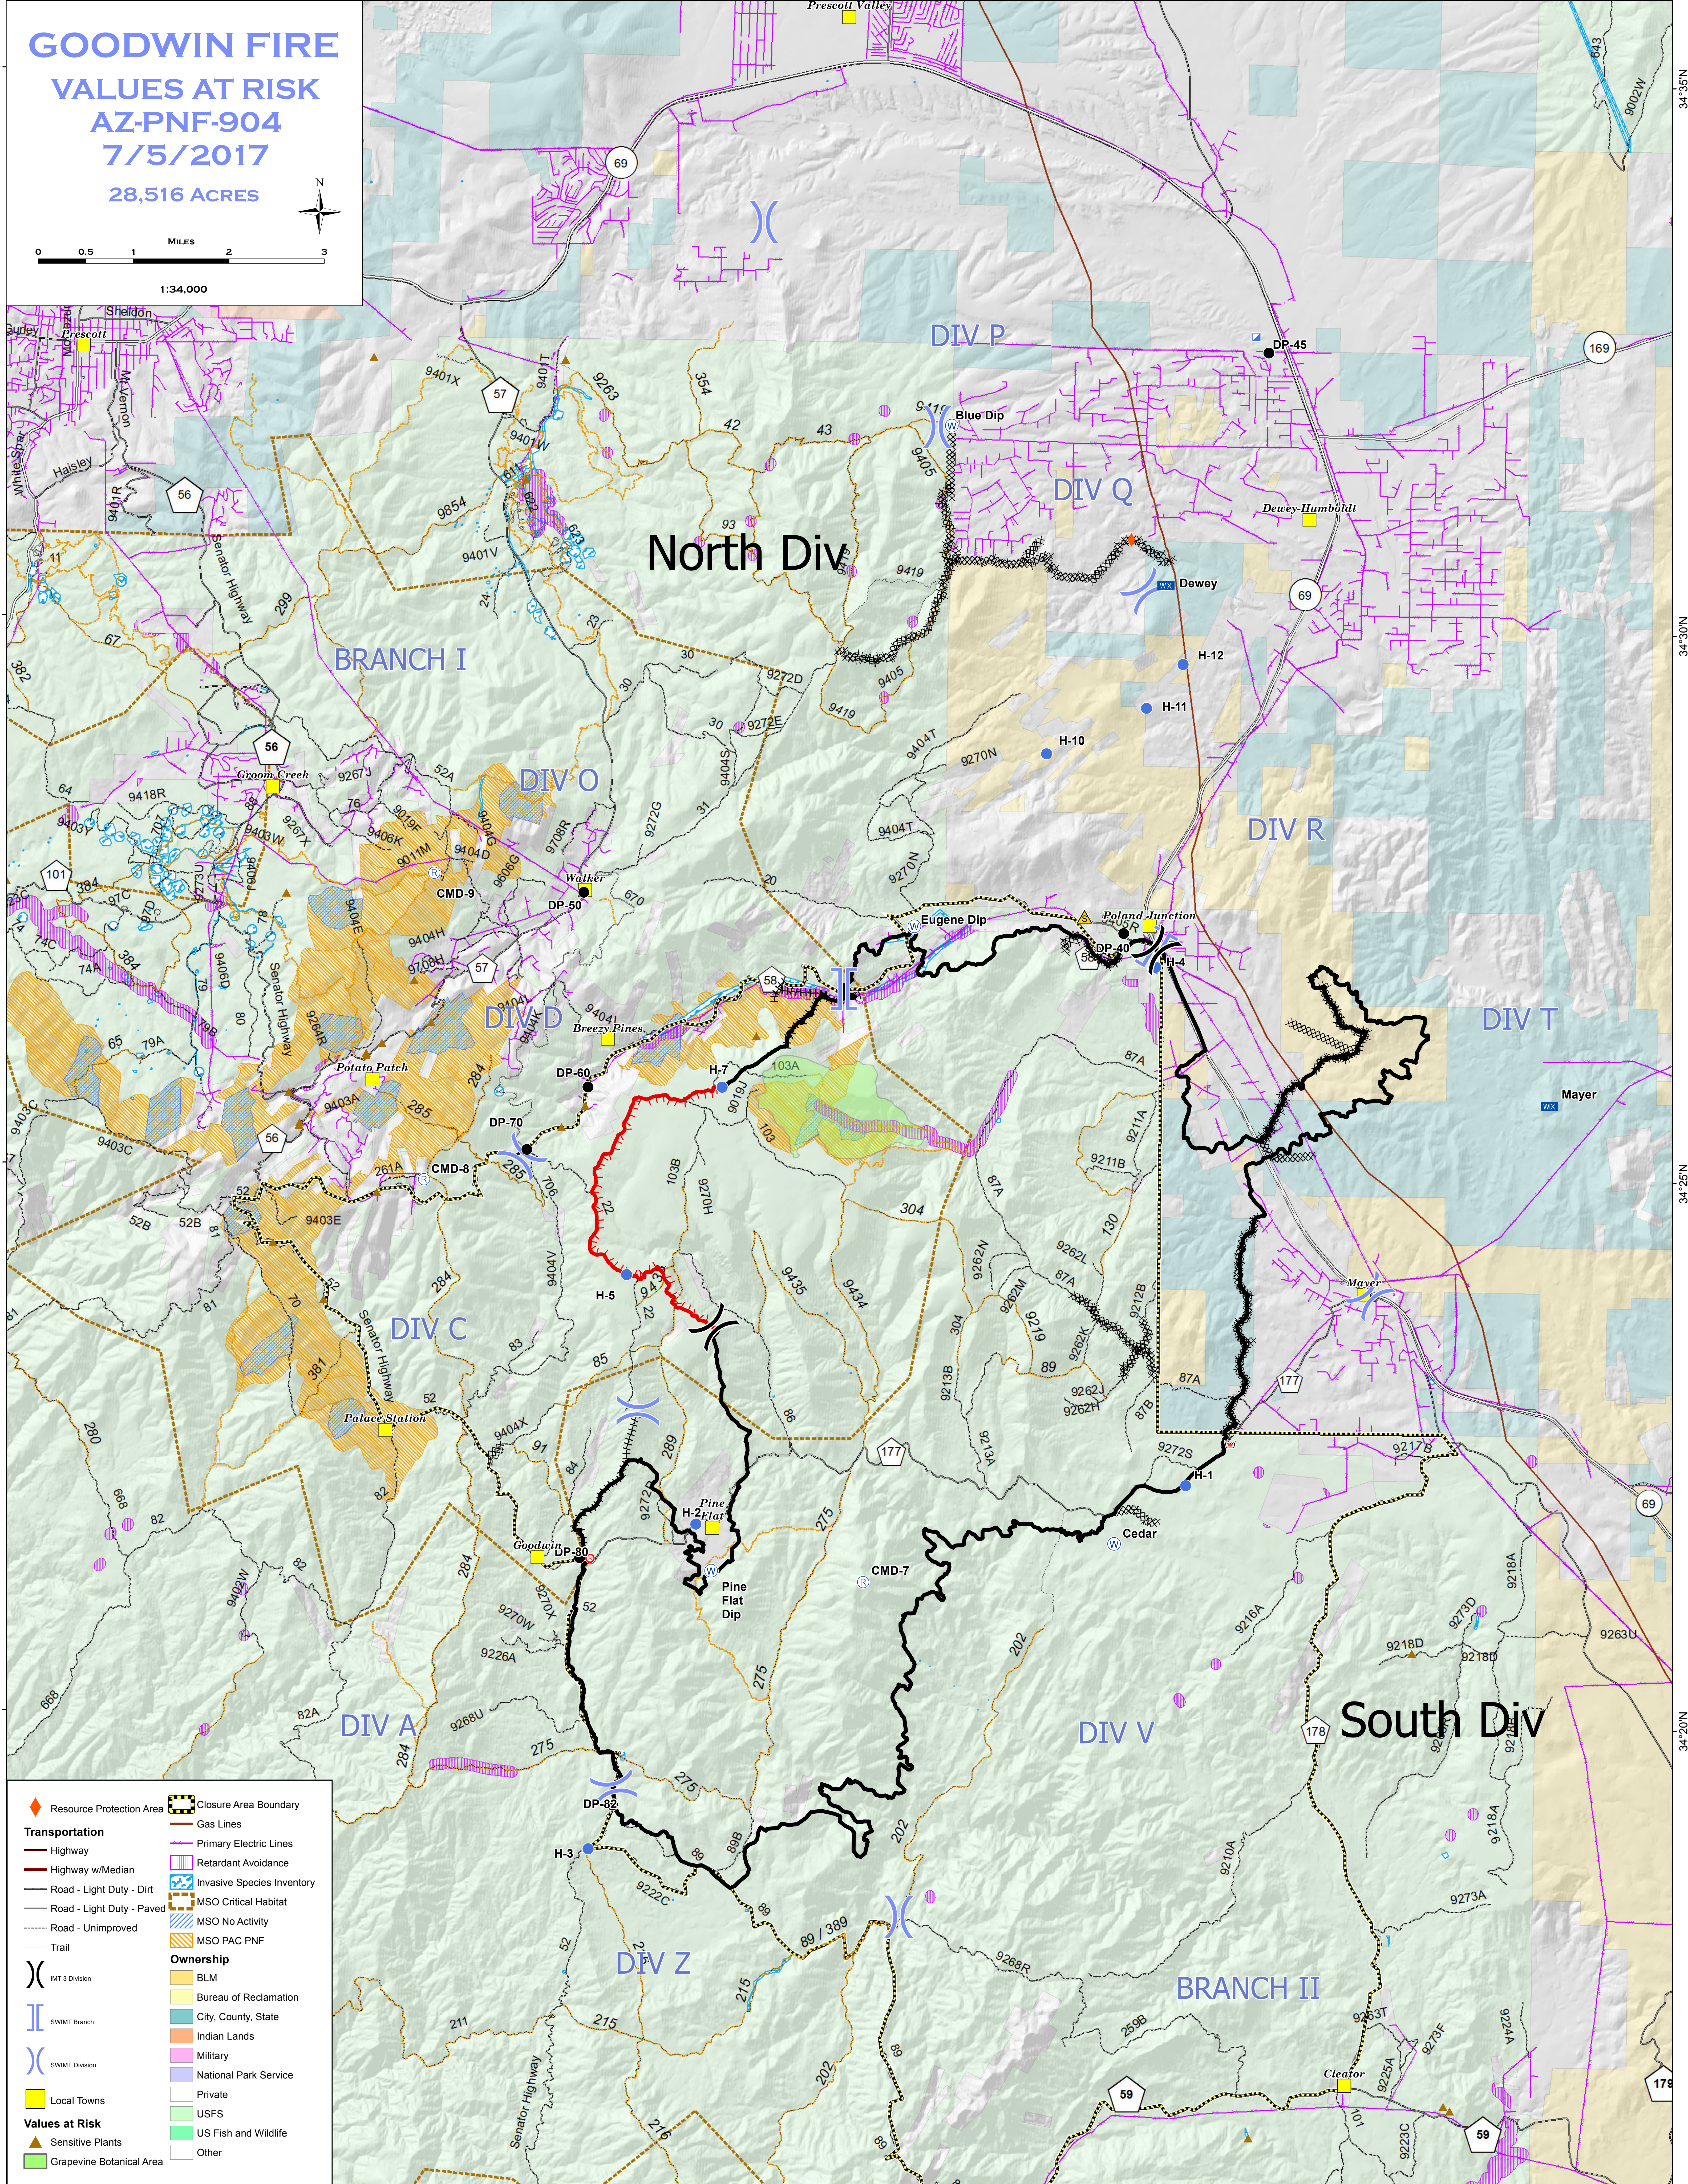

GOODWIN FIRE

VALUES AT RISK

AZ-PNF-904

7/5/2017

28,516 ACRES

- ◆ Resource Protection Area
- Closure Area Boundary
- Gas Lines
- Primary Electric Lines
- Highway
- Highway w/Median
- Retardant Avoidance
- Road - Light Duty - Dirt
- Road - Light Duty - Paved
- Road - Unimproved
- Trail
- Invasive Species Inventory
- MSO Critical Habitat
- MSO No Activity
- MSO PAC PNF
- Ownership
- BLM
- Bureau of Reclamation
- City, County, State
- Indian Lands
- Military
- National Park Service
- Private
- USFS
- US Fish and Wildlife
- Other
- ▲ Sensitive Plants
- ▲ Grapevine Botanical Area

34°35'N
34°30'N
34°25'N
34°20'N

112°25'W
112°20'W
112°15'W