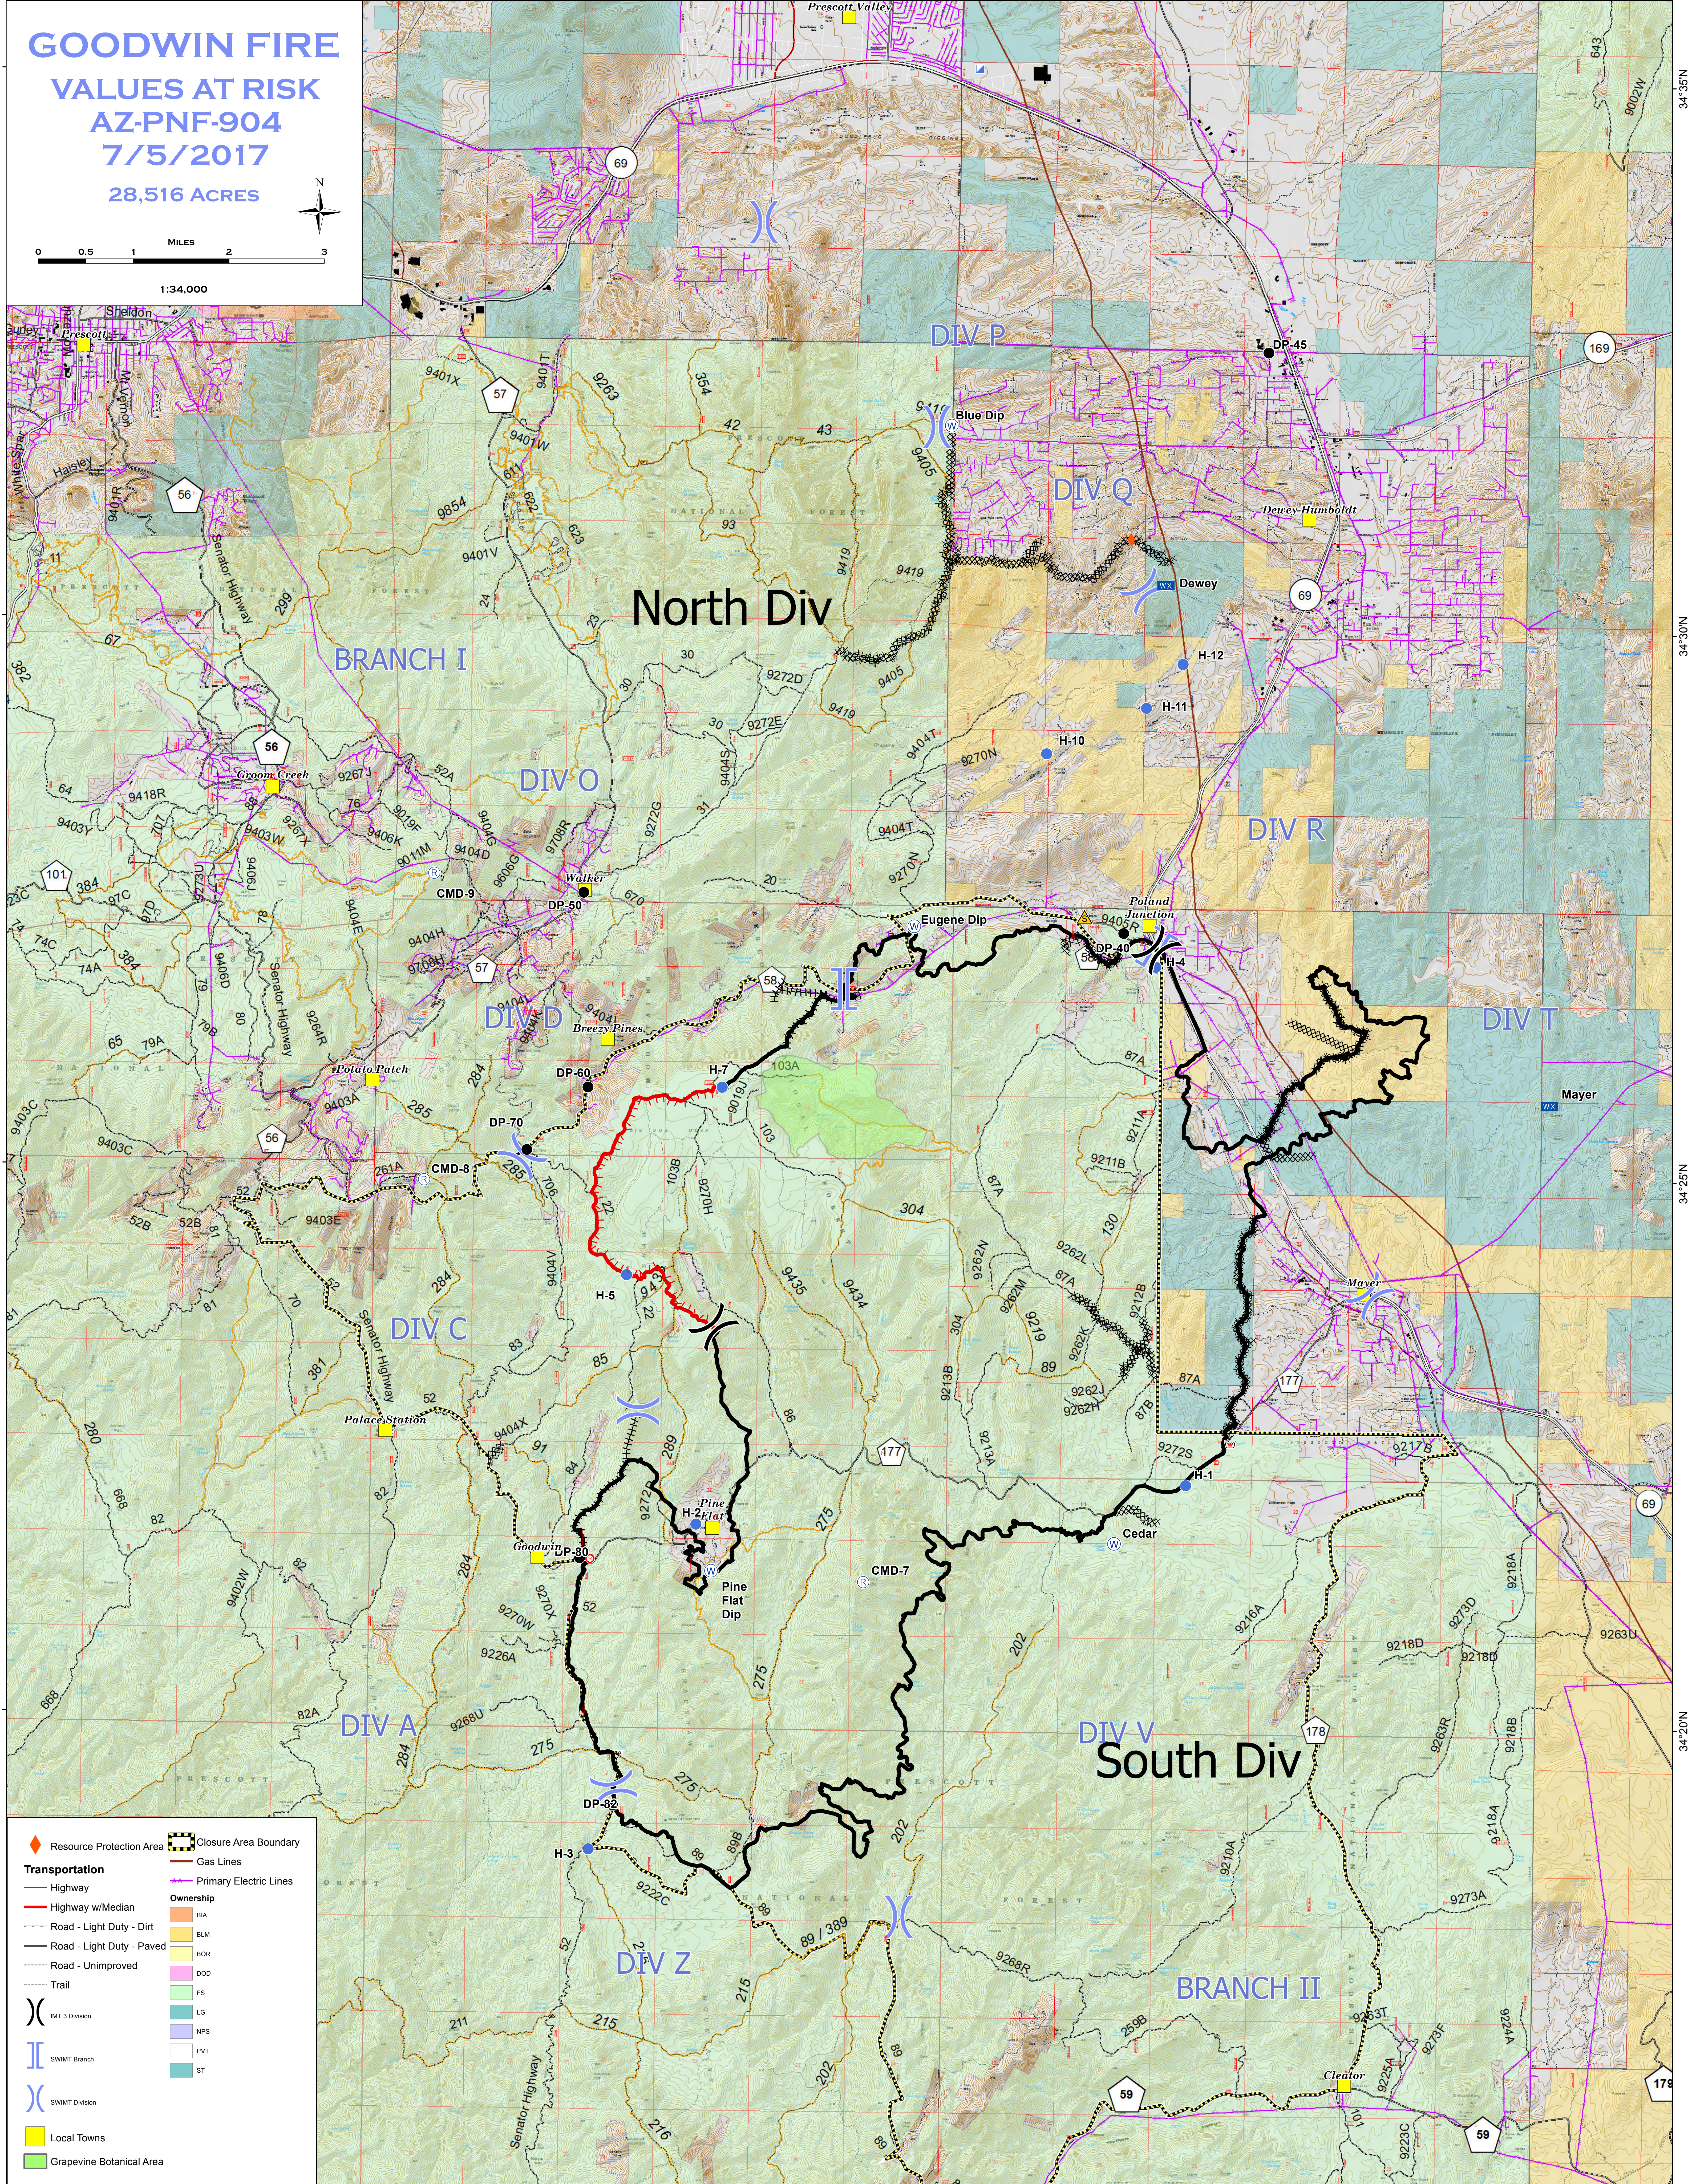

# GOODWIN FIRE

## VALUES AT RISK

### 28,516 ACRES

Resource Protection Area	Closure Area Boundary
<b>Transportation</b>	Gas Lines
Highway	Primary Electric Lines
Highway w/Median	<b>Ownership</b>
Road - Light Duty - Dirt	BIA
Road - Light Duty - Paved	BLM
Road - Unimproved	BOR
Trail	DOD
MT 3 Division	FS
SWMT Branch	LG
SWMT Division	NPS
Local Towns	PVT
Grapevine Botanical Area	ST