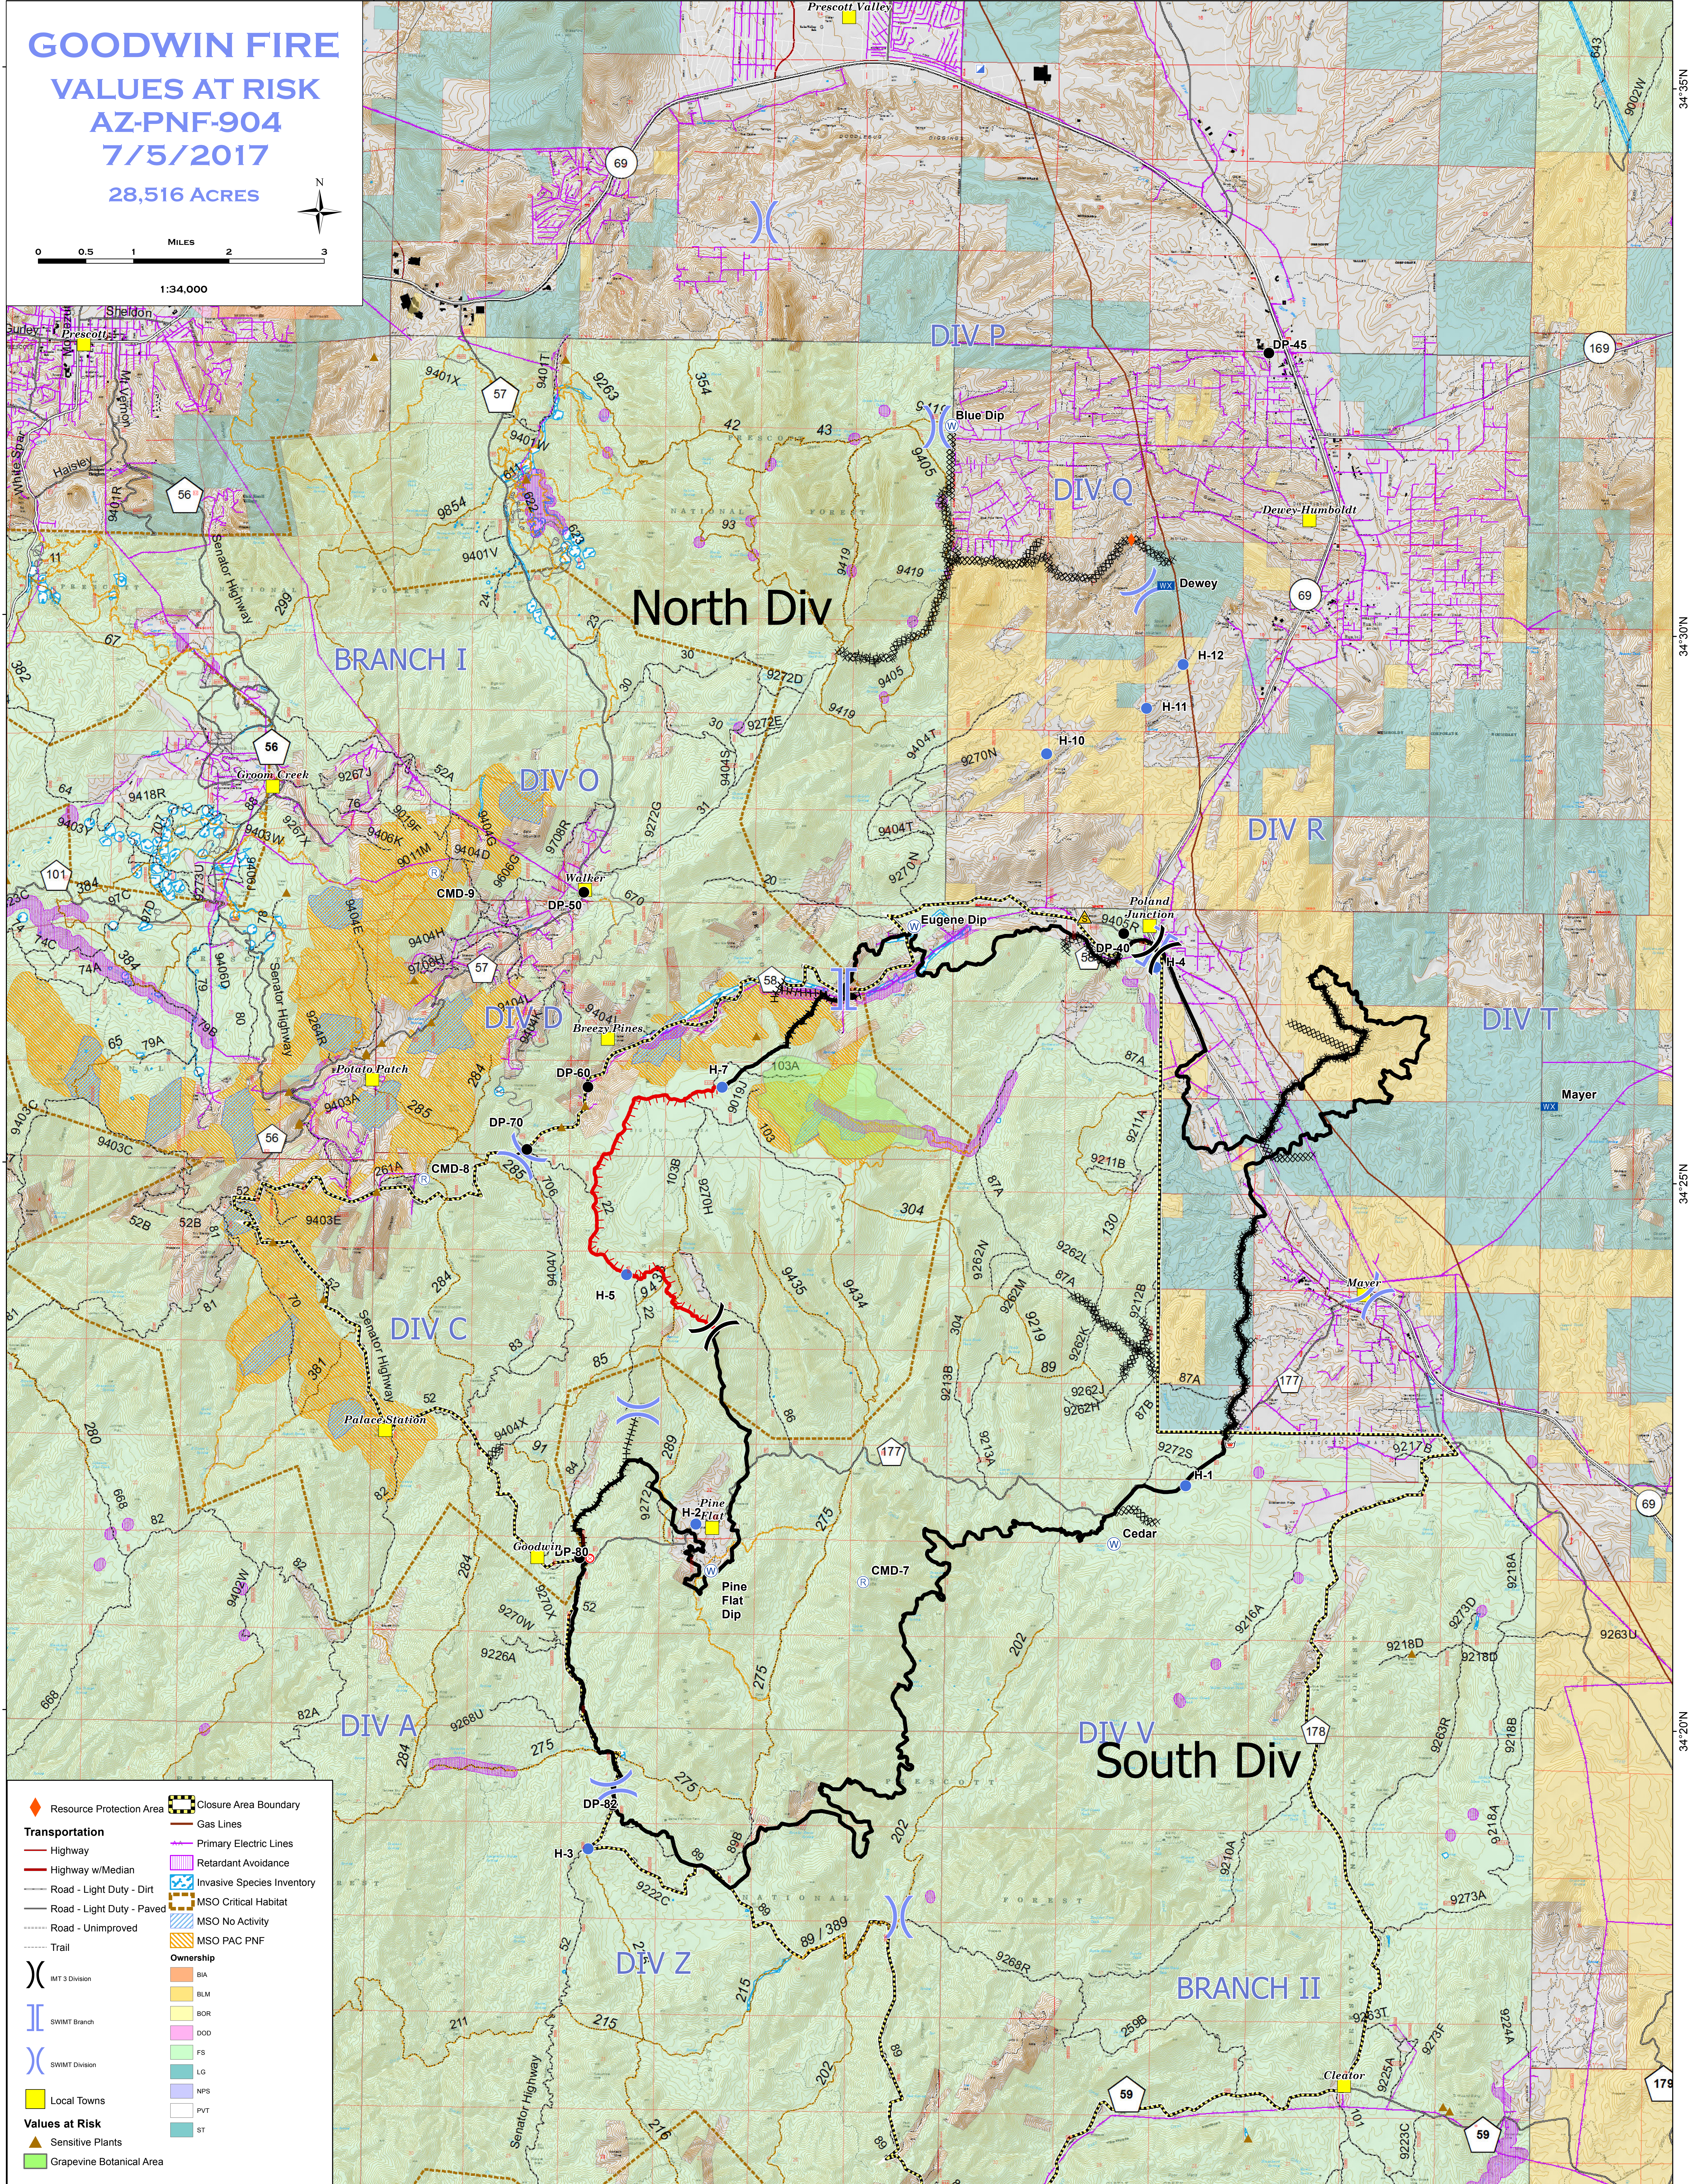

GOODWIN FIRE

VALUES AT RISK

AZ-PNF-904

7/5/2017

28,516 ACRES

- Resource Protection Area
- Closure Area Boundary
- Transportation**
- Highway
- Highway w/Median
- Road - Light Duty - Dirt
- Road - Light Duty - Paved
- Road - Unimproved
- Trail
- IMT 3 Division
- SWMT Branch
- SWMT Division
- Local Towns
- Values at Risk**
- Sensitive Plants
- Grapevine Botanical Area
- Gas Lines
- Primary Electric Lines
- Retardant Avoidance
- Invasive Species Inventory
- MSO Critical Habitat
- MSO No Activity
- MSO PAC PNF
- Ownership**
- BIA
- BLM
- BOR
- DOD
- FS
- LG
- NPS
- PVT
- ST