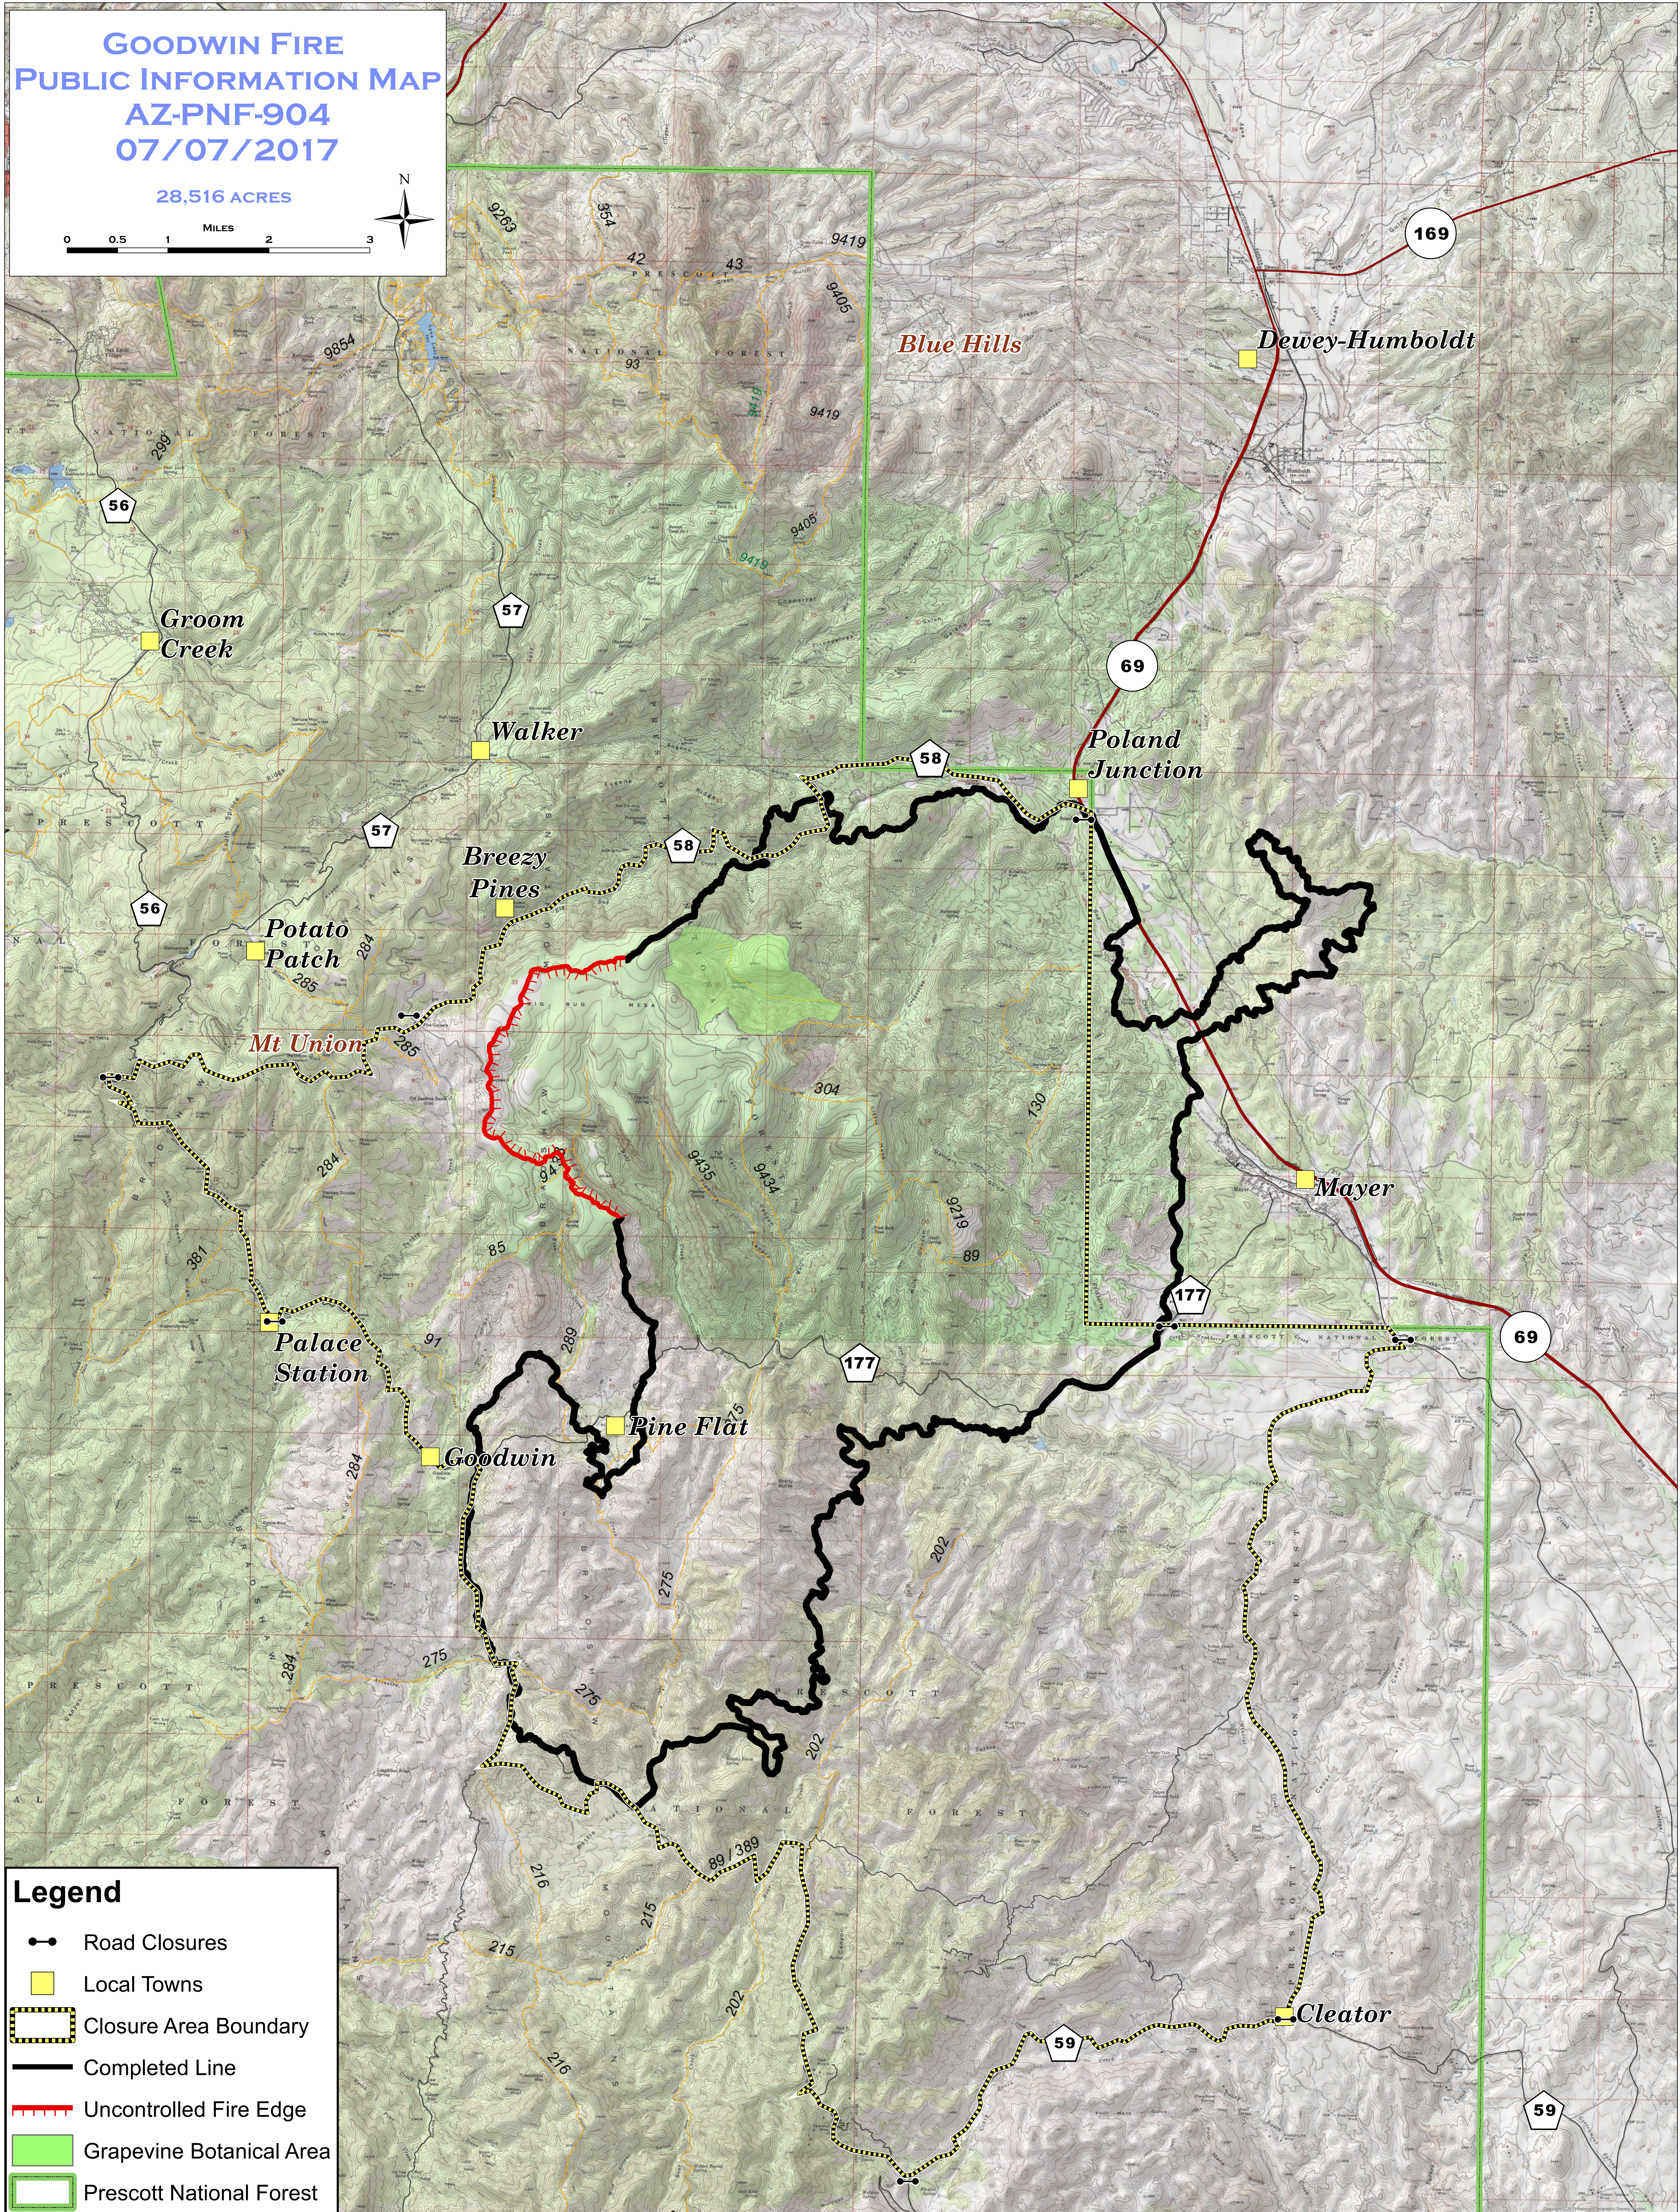

**GOODWIN FIRE
PUBLIC INFORMATION MAP
AZ-PNF-904
07/07/2017**

28,516 ACRES

Legend

- Road Closures
- Local Towns
- ▭ Closure Area Boundary
- Completed Line
- - - Uncontrolled Fire Edge
- Grapevine Botanical Area
- ▭ Prescott National Forest