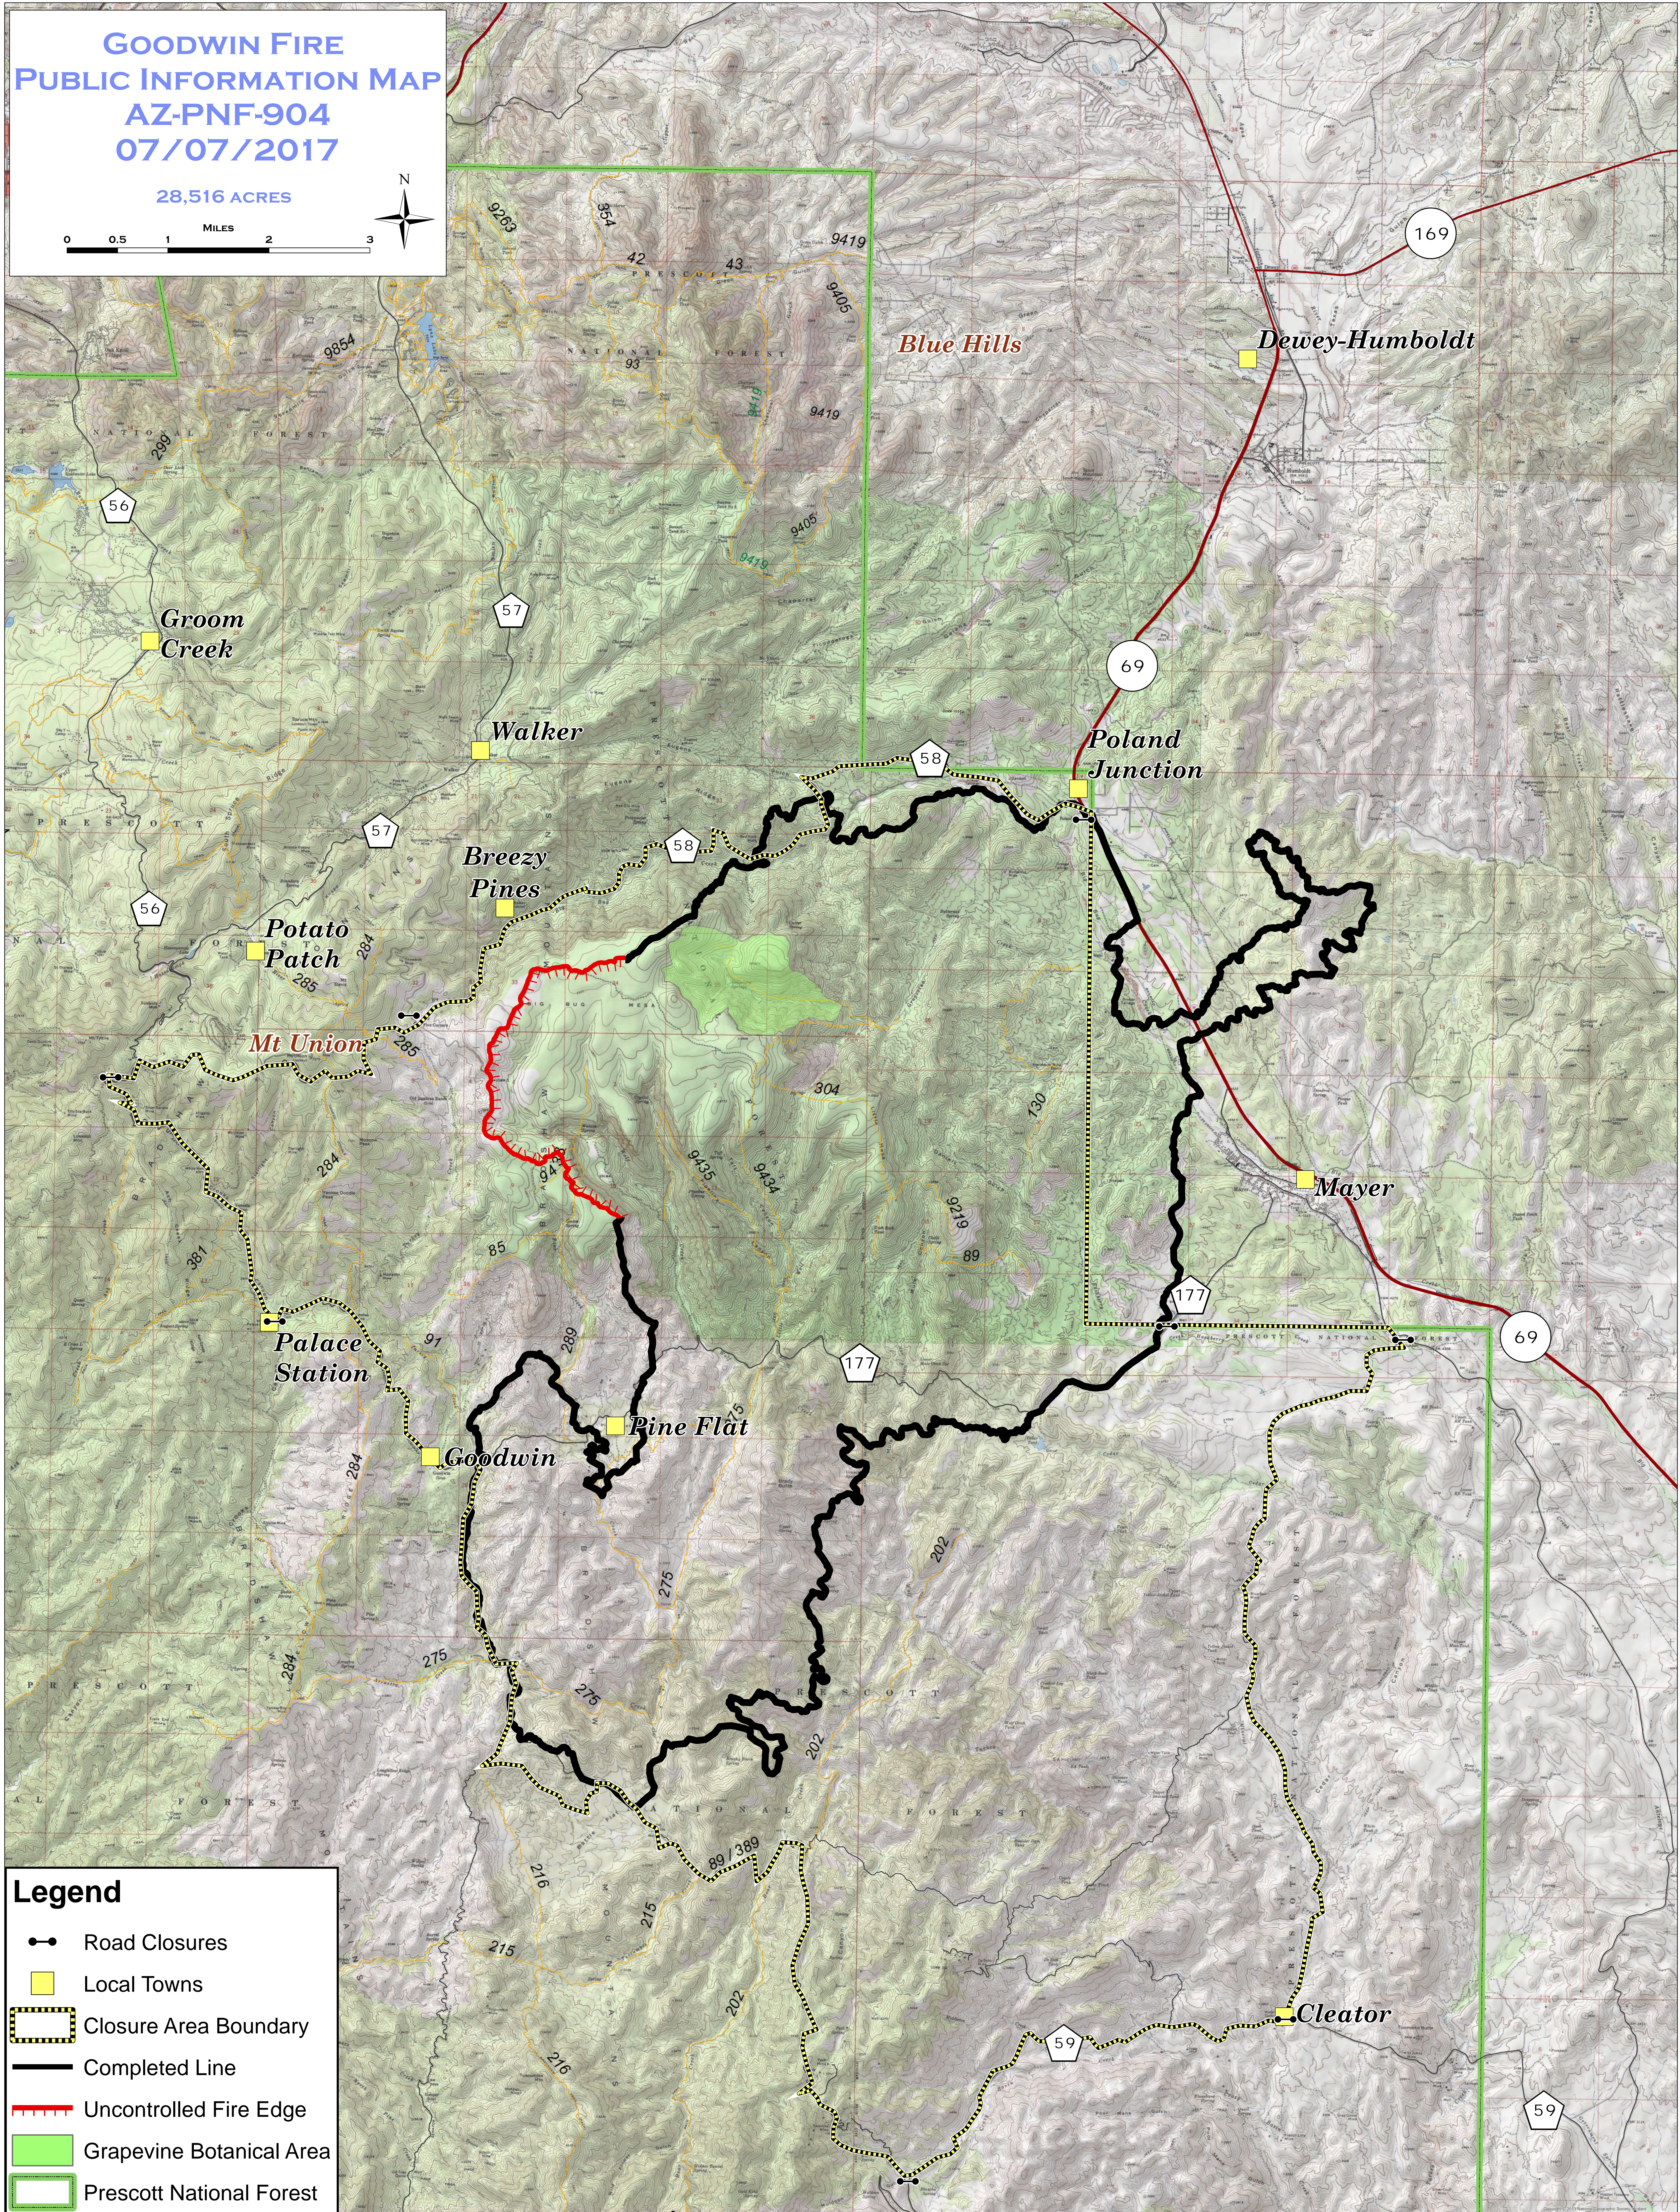

**GOODWIN FIRE
PUBLIC INFORMATION MAP
AZ-PNF-904
07/07/2017**

28,516 ACRES

Legend

- Road Closures
- Local Towns
- ▭ Closure Area Boundary
- Completed Line
- ▬ Uncontrolled Fire Edge
- Grapevine Botanical Area
- ▭ Prescott National Forest