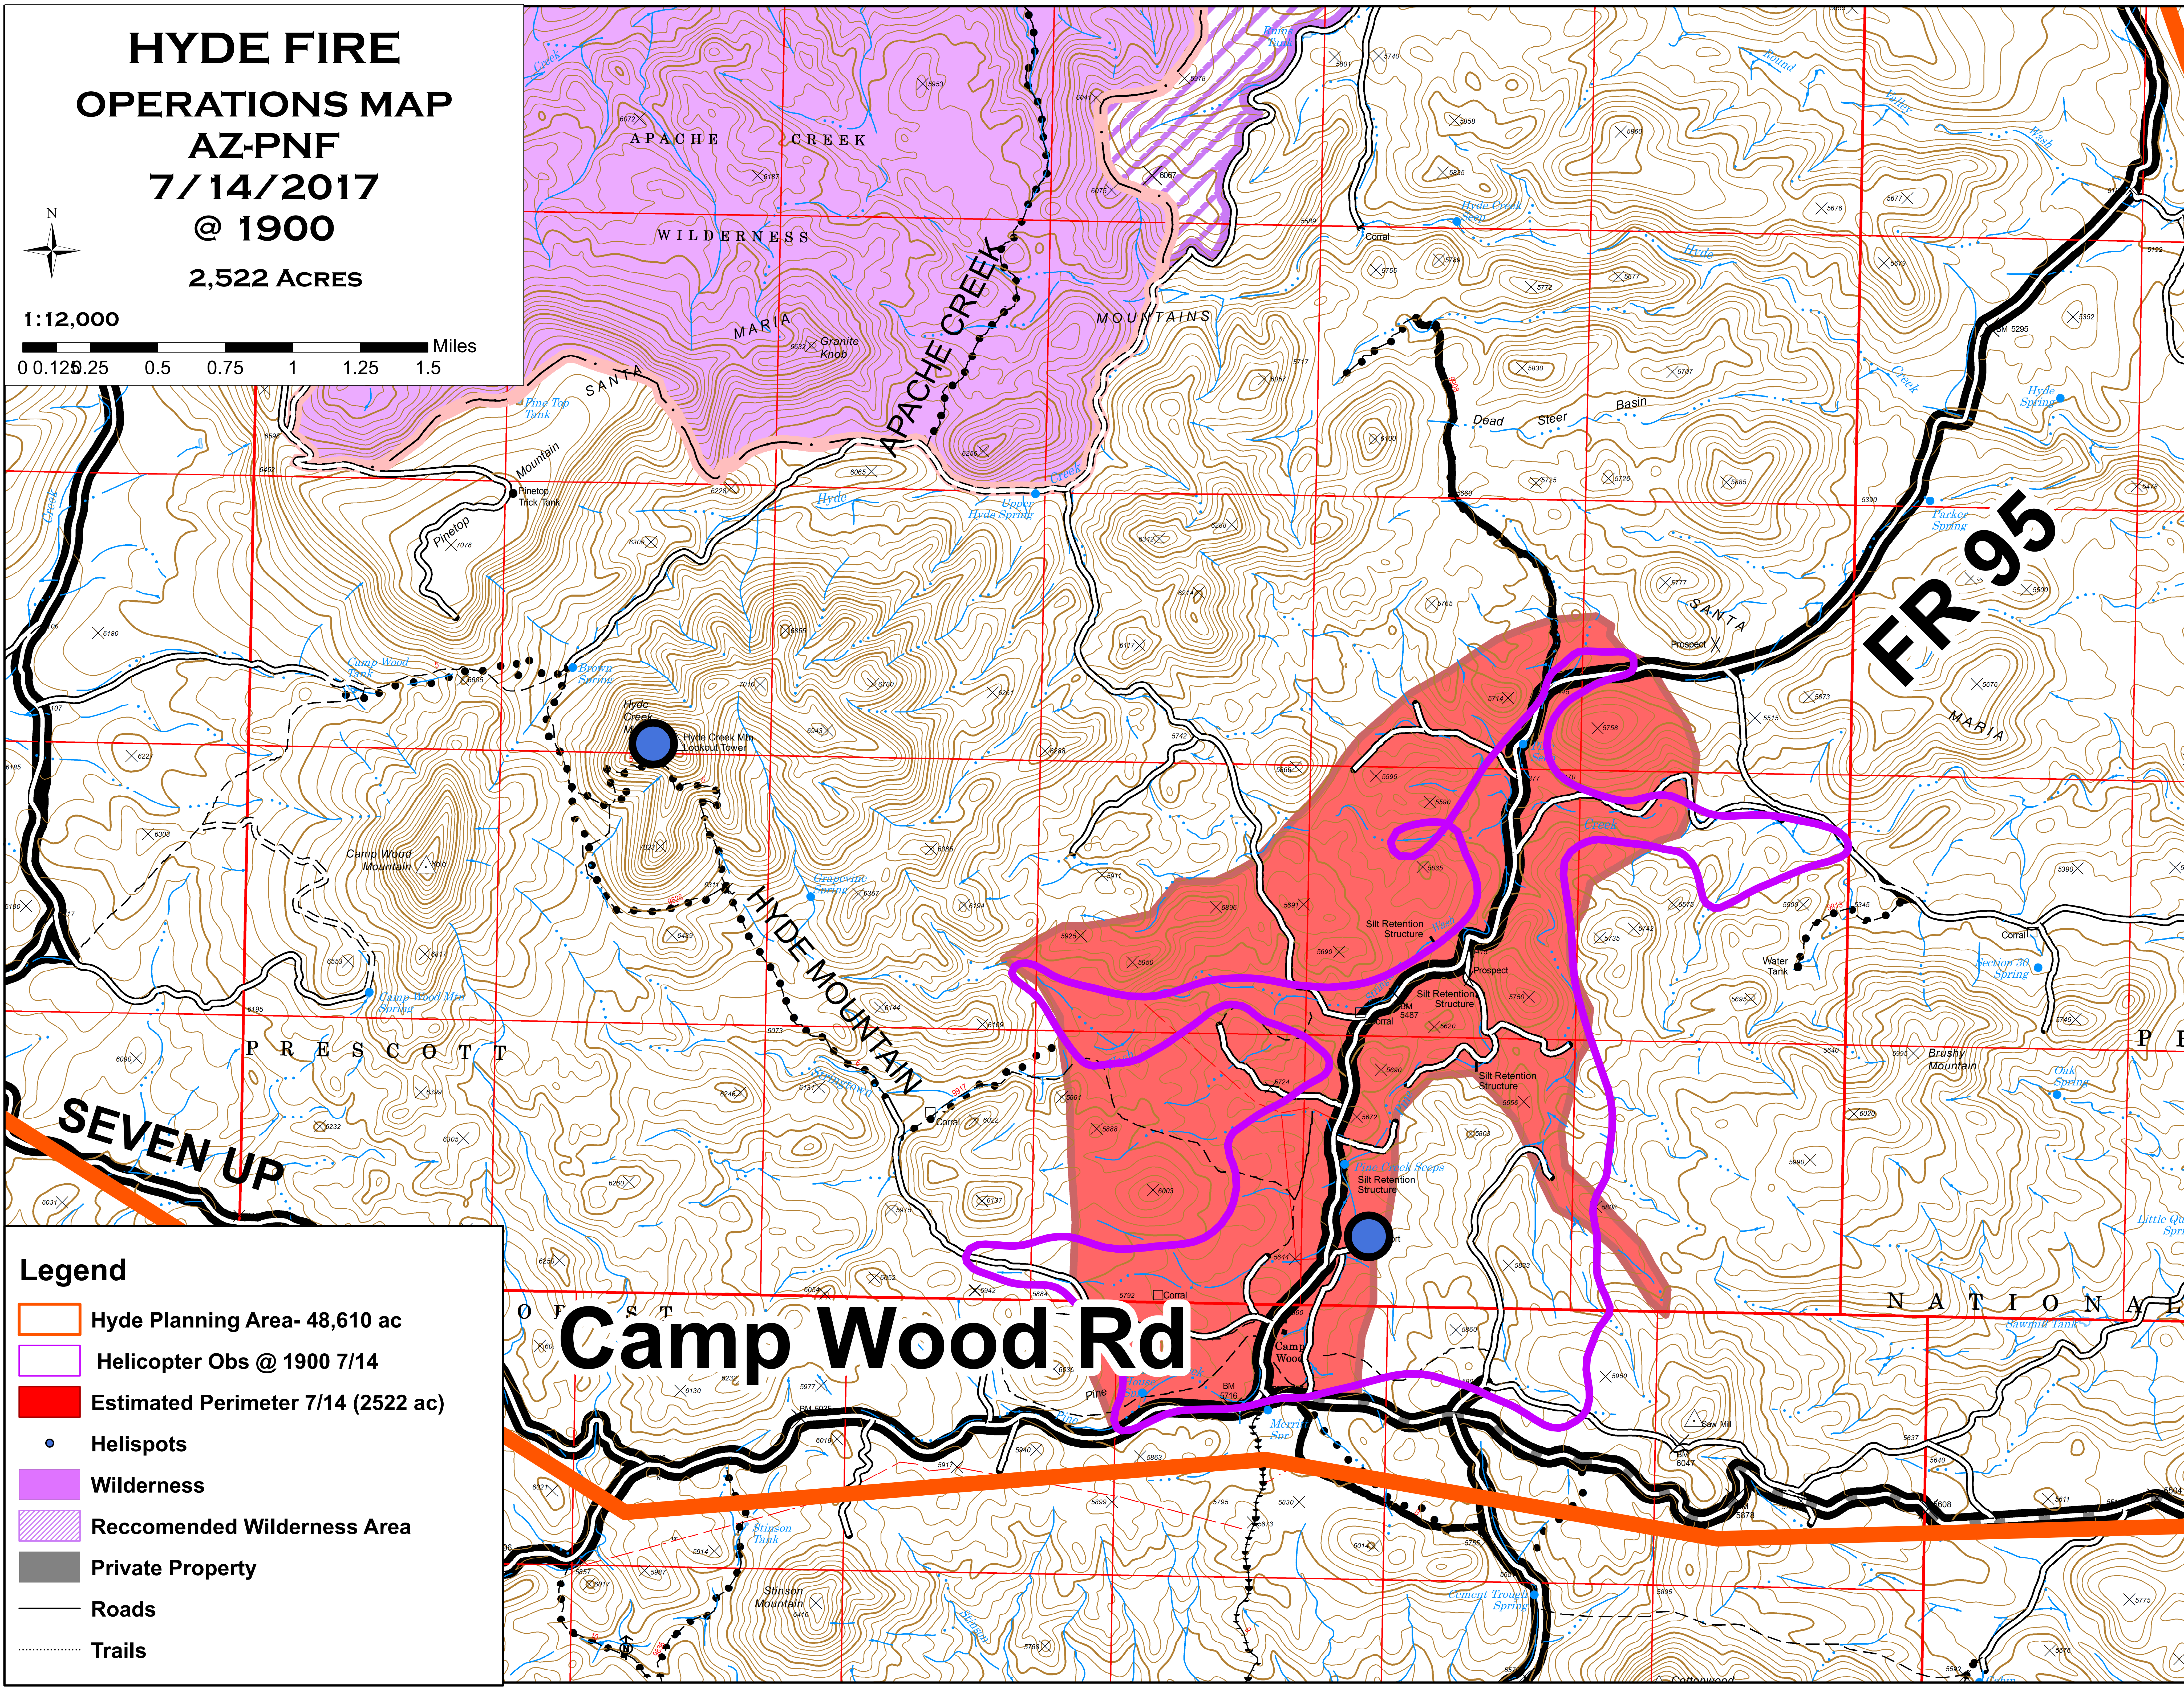

HYDE FIRE OPERATIONS MAP AZ-PNF 7/14/2017 @ 1900 2,522 ACRES

Legend

- Hyde Planning Area- 48,610 ac
- Helicopter Obs @ 1900 7/14
- Estimated Perimeter 7/14 (2522 ac)
- Helispots
- Wilderness
- Reccomended Wilderness Area
- Private Property
- Roads
- Trails

Camp Wood Rd

ER 95

P R E S C O T T

SEVEN UP

N A T I O N A L

O F