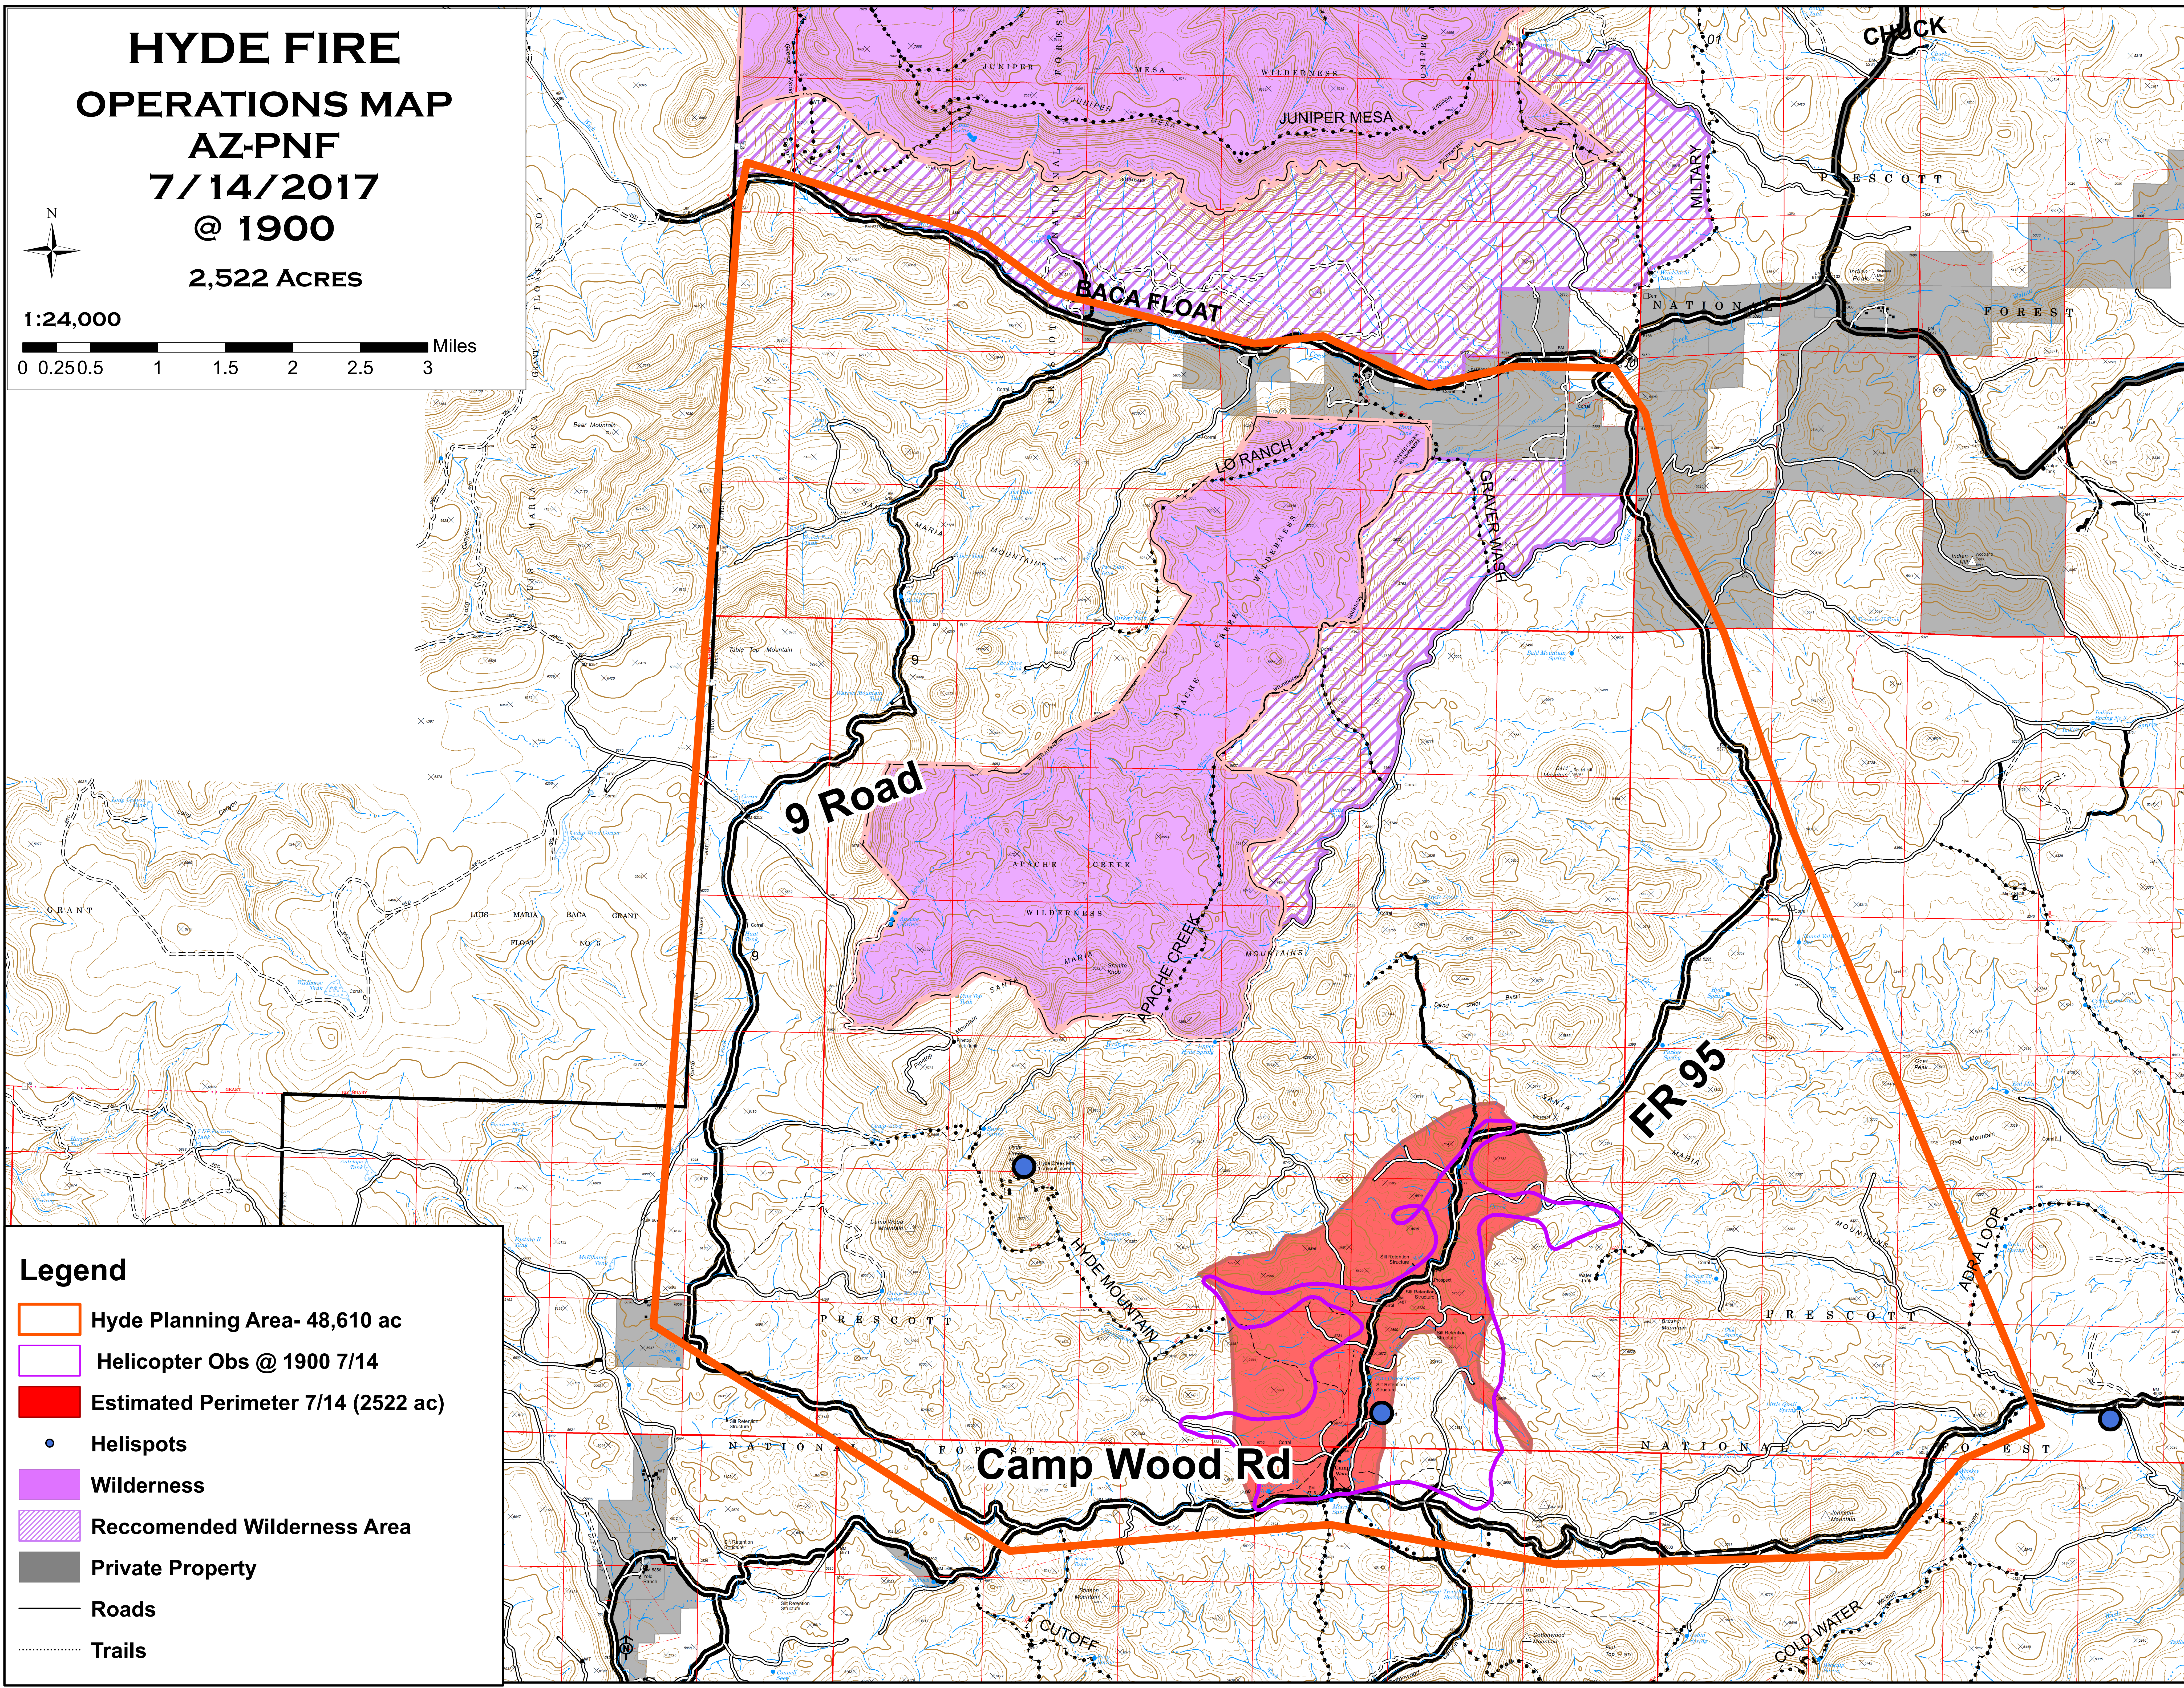

HYDE FIRE OPERATIONS MAP AZ-PNF 7/14/2017 @ 1900 2,522 ACRES

1:24,000

Legend

- Hyde Planning Area- 48,610 ac
- Helicopter Obs @ 1900 7/14
- Estimated Perimeter 7/14 (2522 ac)
- Helispots
- Wilderness
- Reccomended Wilderness Area
- Private Property
- Roads
- Trails