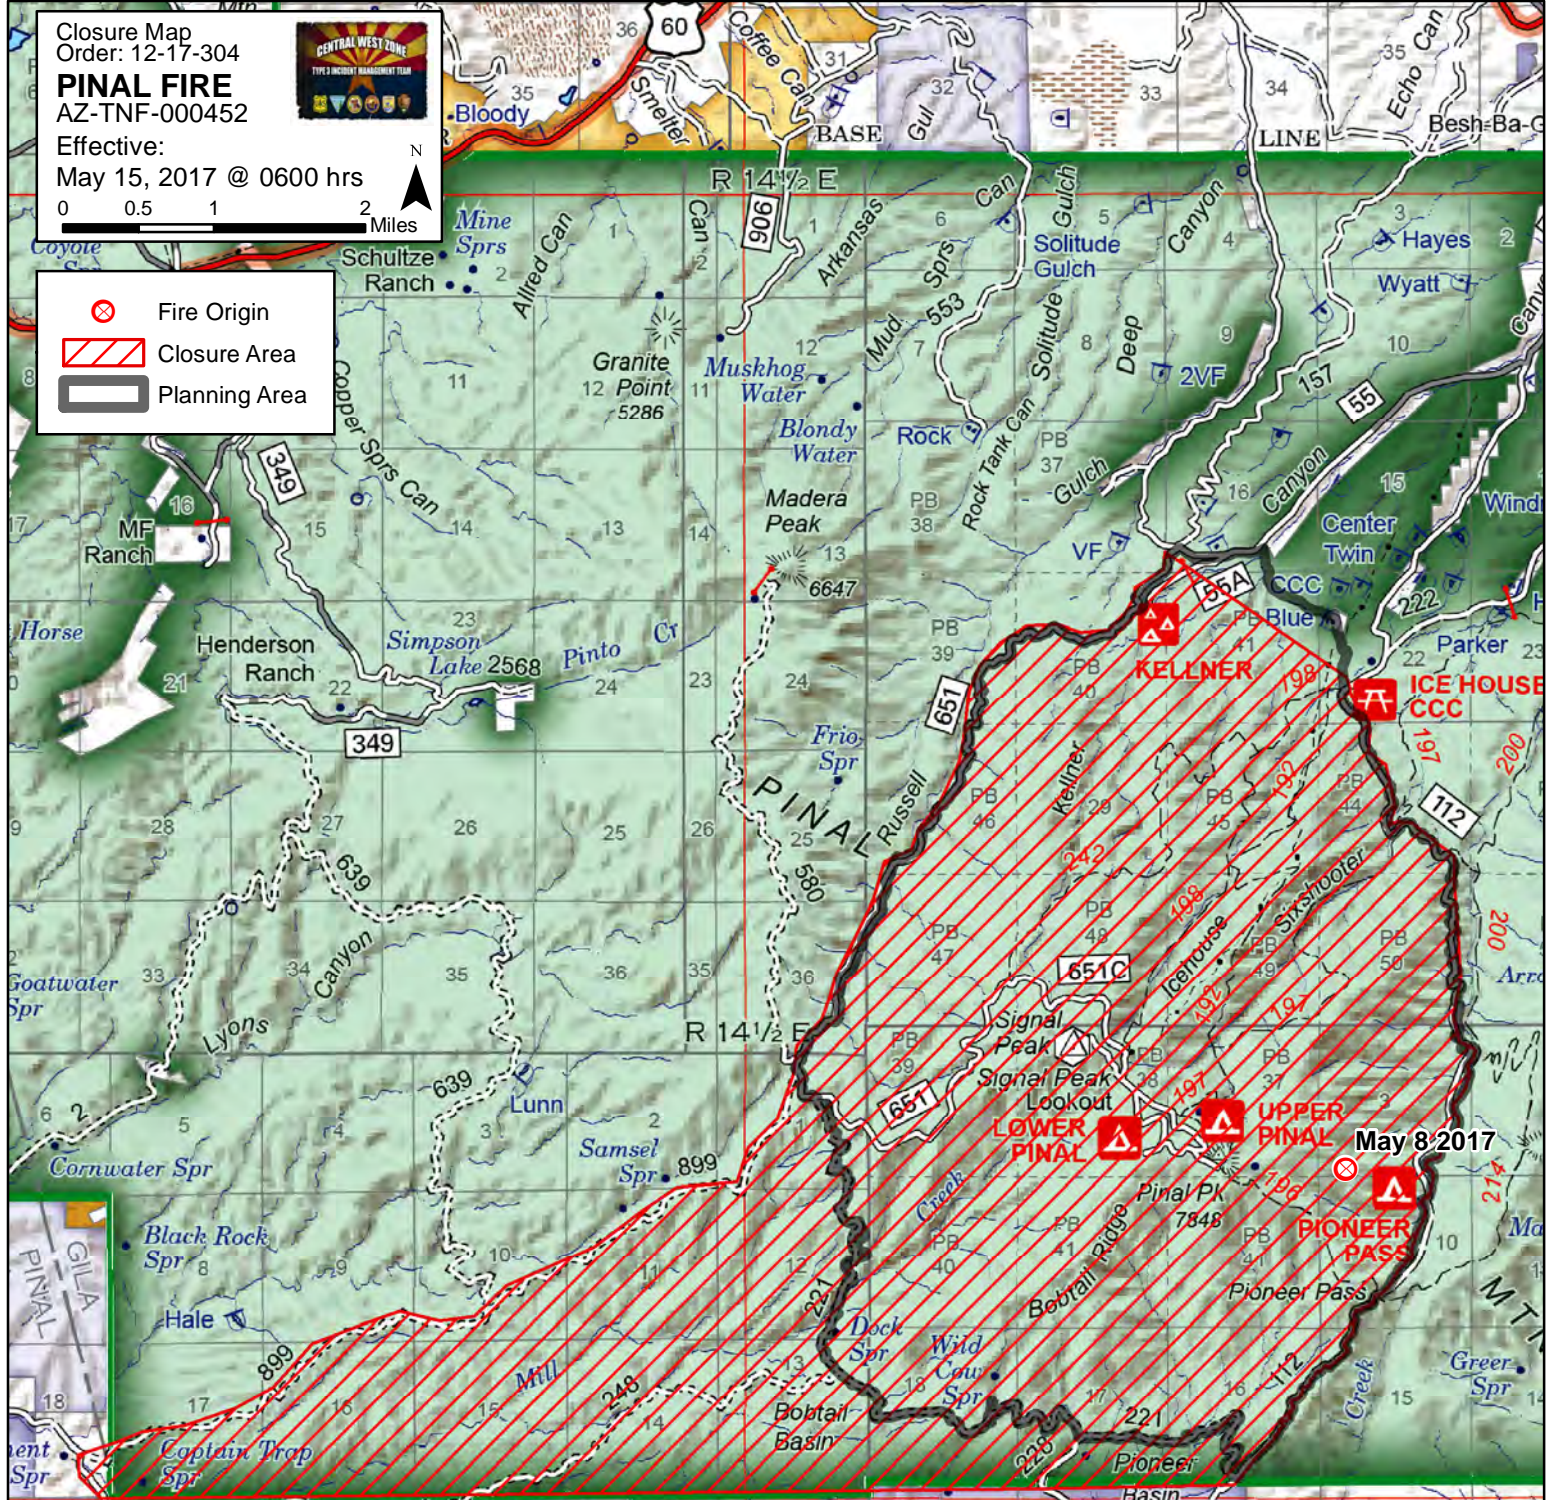

Closure Map
Order: 12-17-304

PINAL FIRE

AZ-TNF-000452

Effective:
May 15, 2017 @ 0600 hrs

- Fire Origin
- Closure Area
- Planning Area

May 8 2017