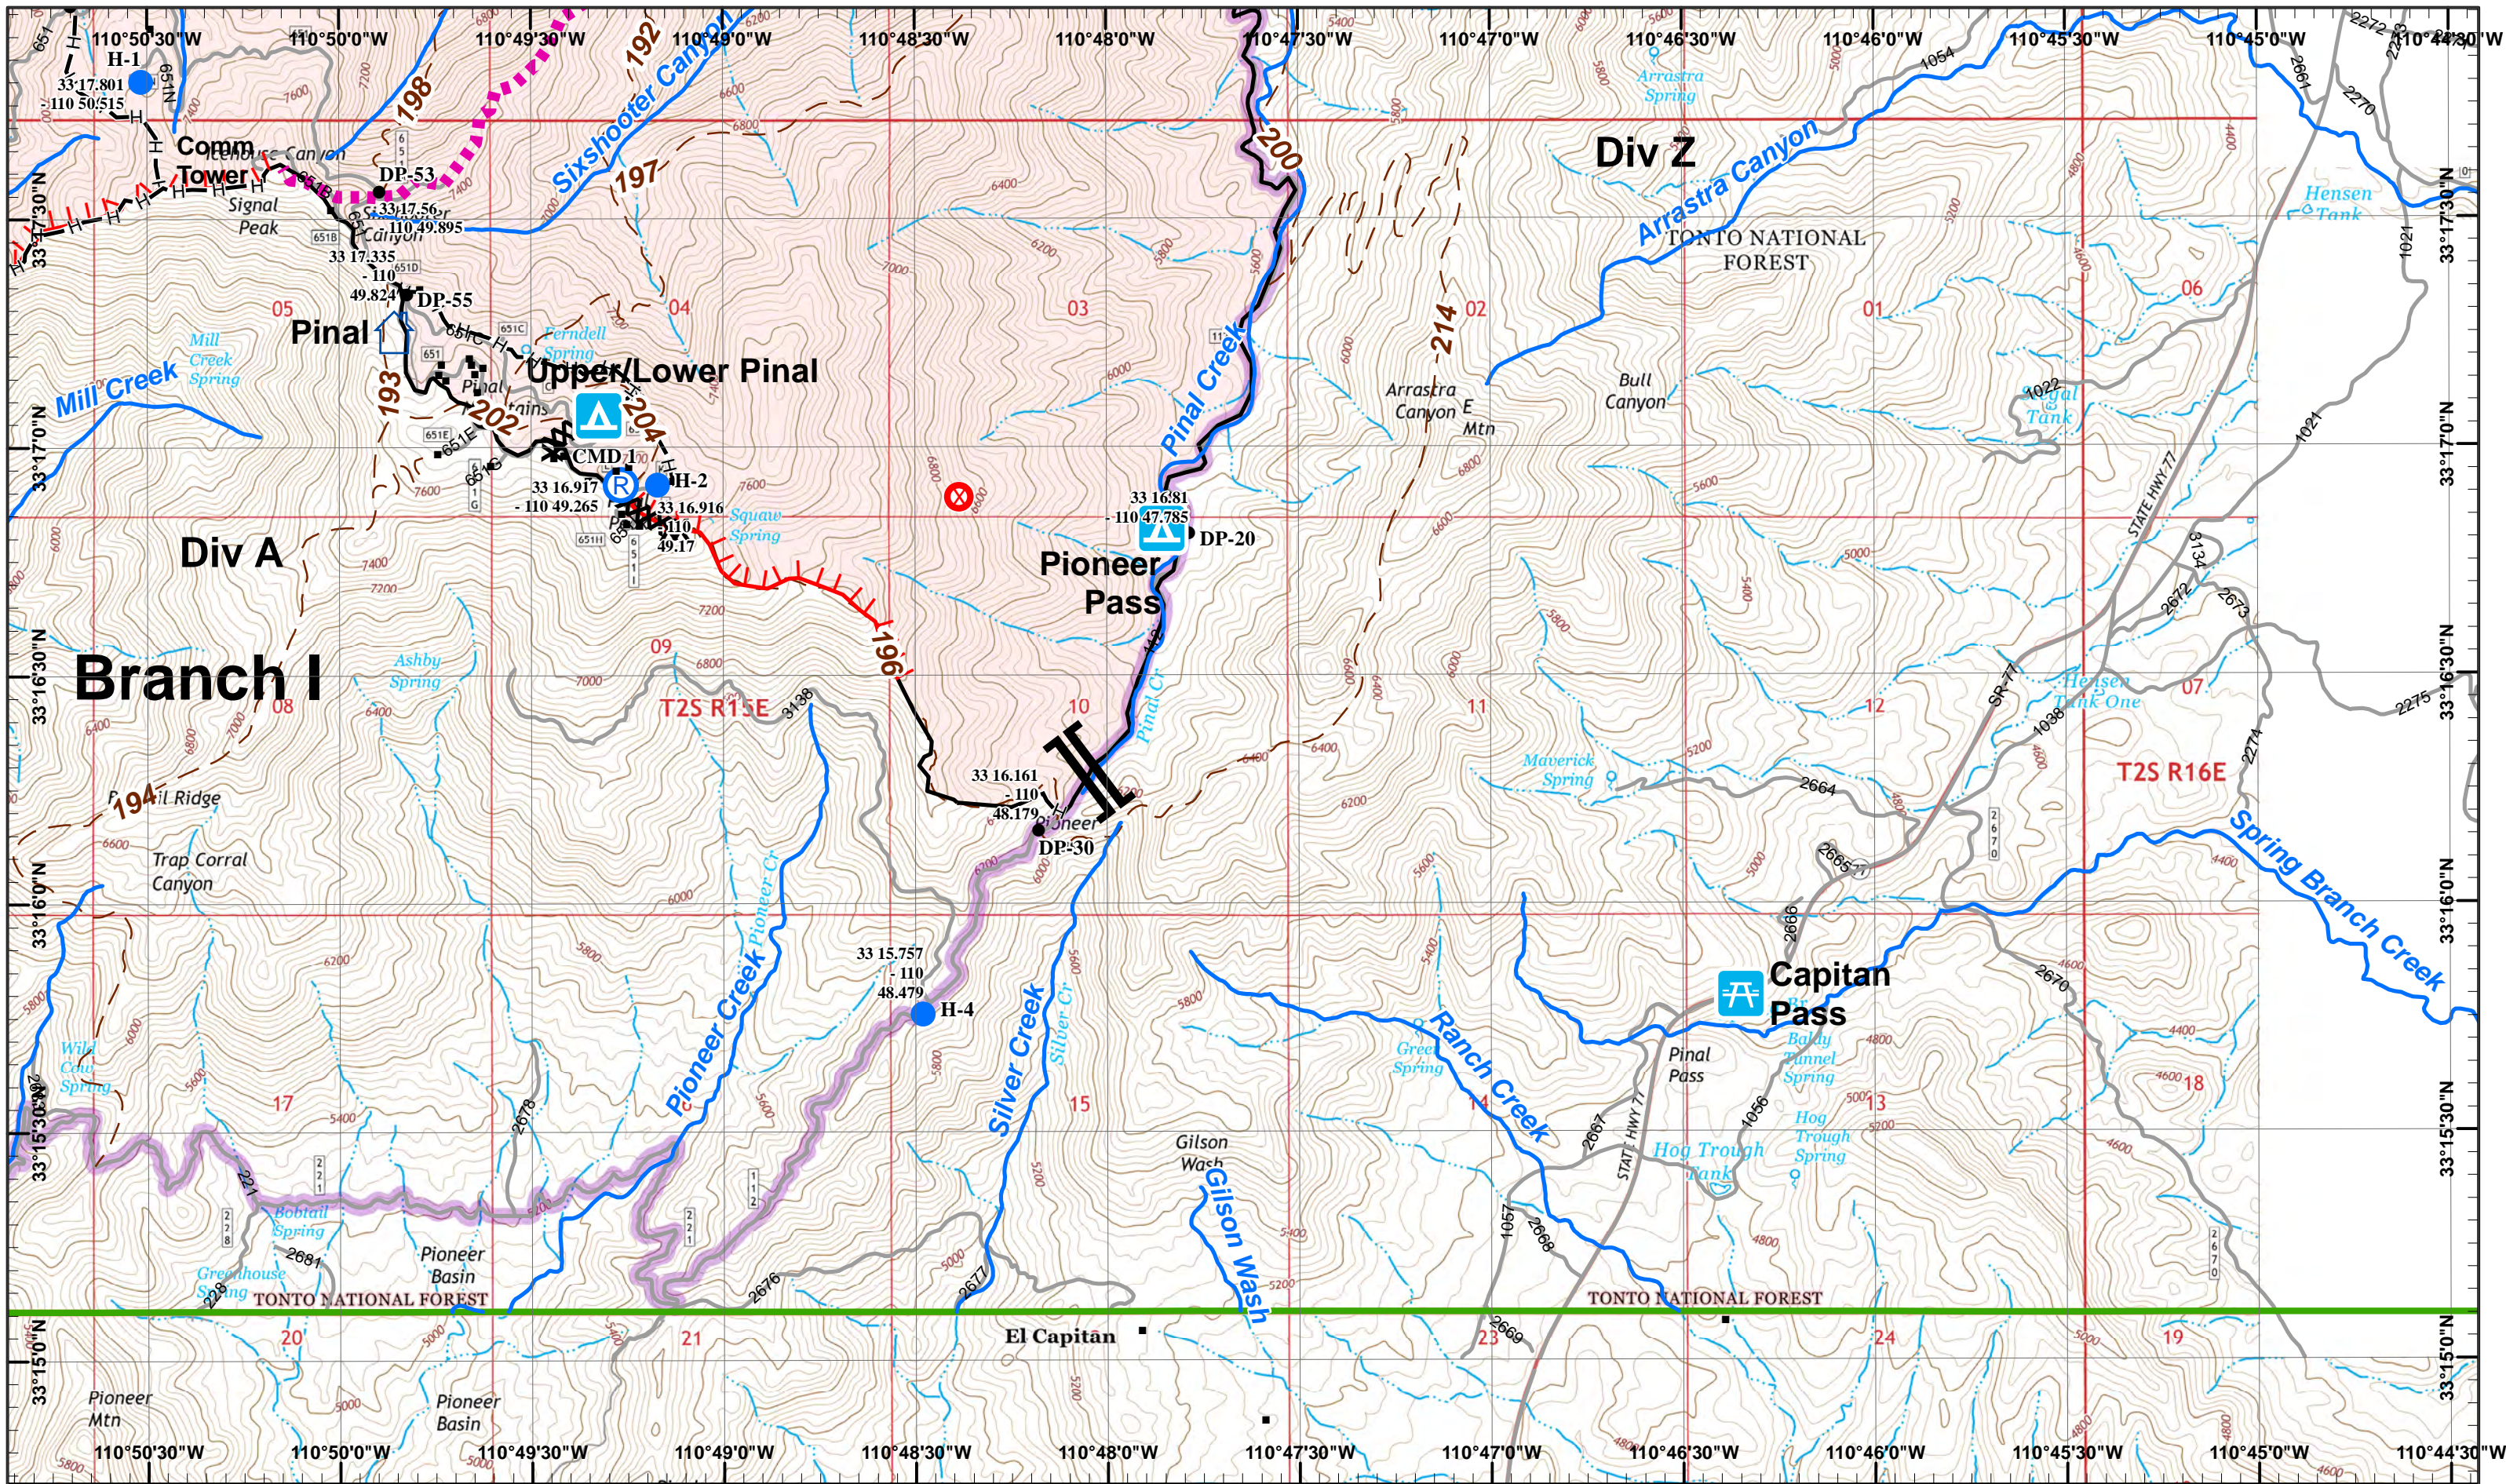

Neighboring Pages

West Page	North Page	East Page 2	
	Douth Page 3		

1	2
3	4

Page 1
)(Division
 || Branch

Pinal Incident
 Day Operational Period 5/30/2017

GIS Acres 7,171
 5/29/2017 2149

- Helispot
- W Water Source
- WX Mobil Weather Unit
- ★ Other
- XXXX Completed Dozer Line
- Planned Secondary Line
- S Safety Zone
- H Hand Line
- Completed Line

GIS Acres 7,171
 5/29/2017 2149

- Helispot
- W Water Source
- R Repeater
- Drop Point
- Buried Power Line
- XXXX Completed Dozer Line
- Completed Line
- Uncontrolled Fire Edge
- Hand Line

Neighboring Pages

West Page	North Page 1 Douth Page	East Page 4
-----------	----------------------------	-------------

1	2
3	4

Page 3
)(Division
 || Branch

Pinal Incident
 Day Operational Period 5/30/2017

GIS Acres 7,171
 5/29/2017 2149

- North Arrow
- Fire Origin
- Repeater
- Buried Power Line
- Hand Line
- Helispot
- Drop Point
- Completed Dozer Line
- Completed Line
- Uncontrolled Fire Edge

Neighboring Pages

West Page 3 North Page 2
 Douth Page East Page