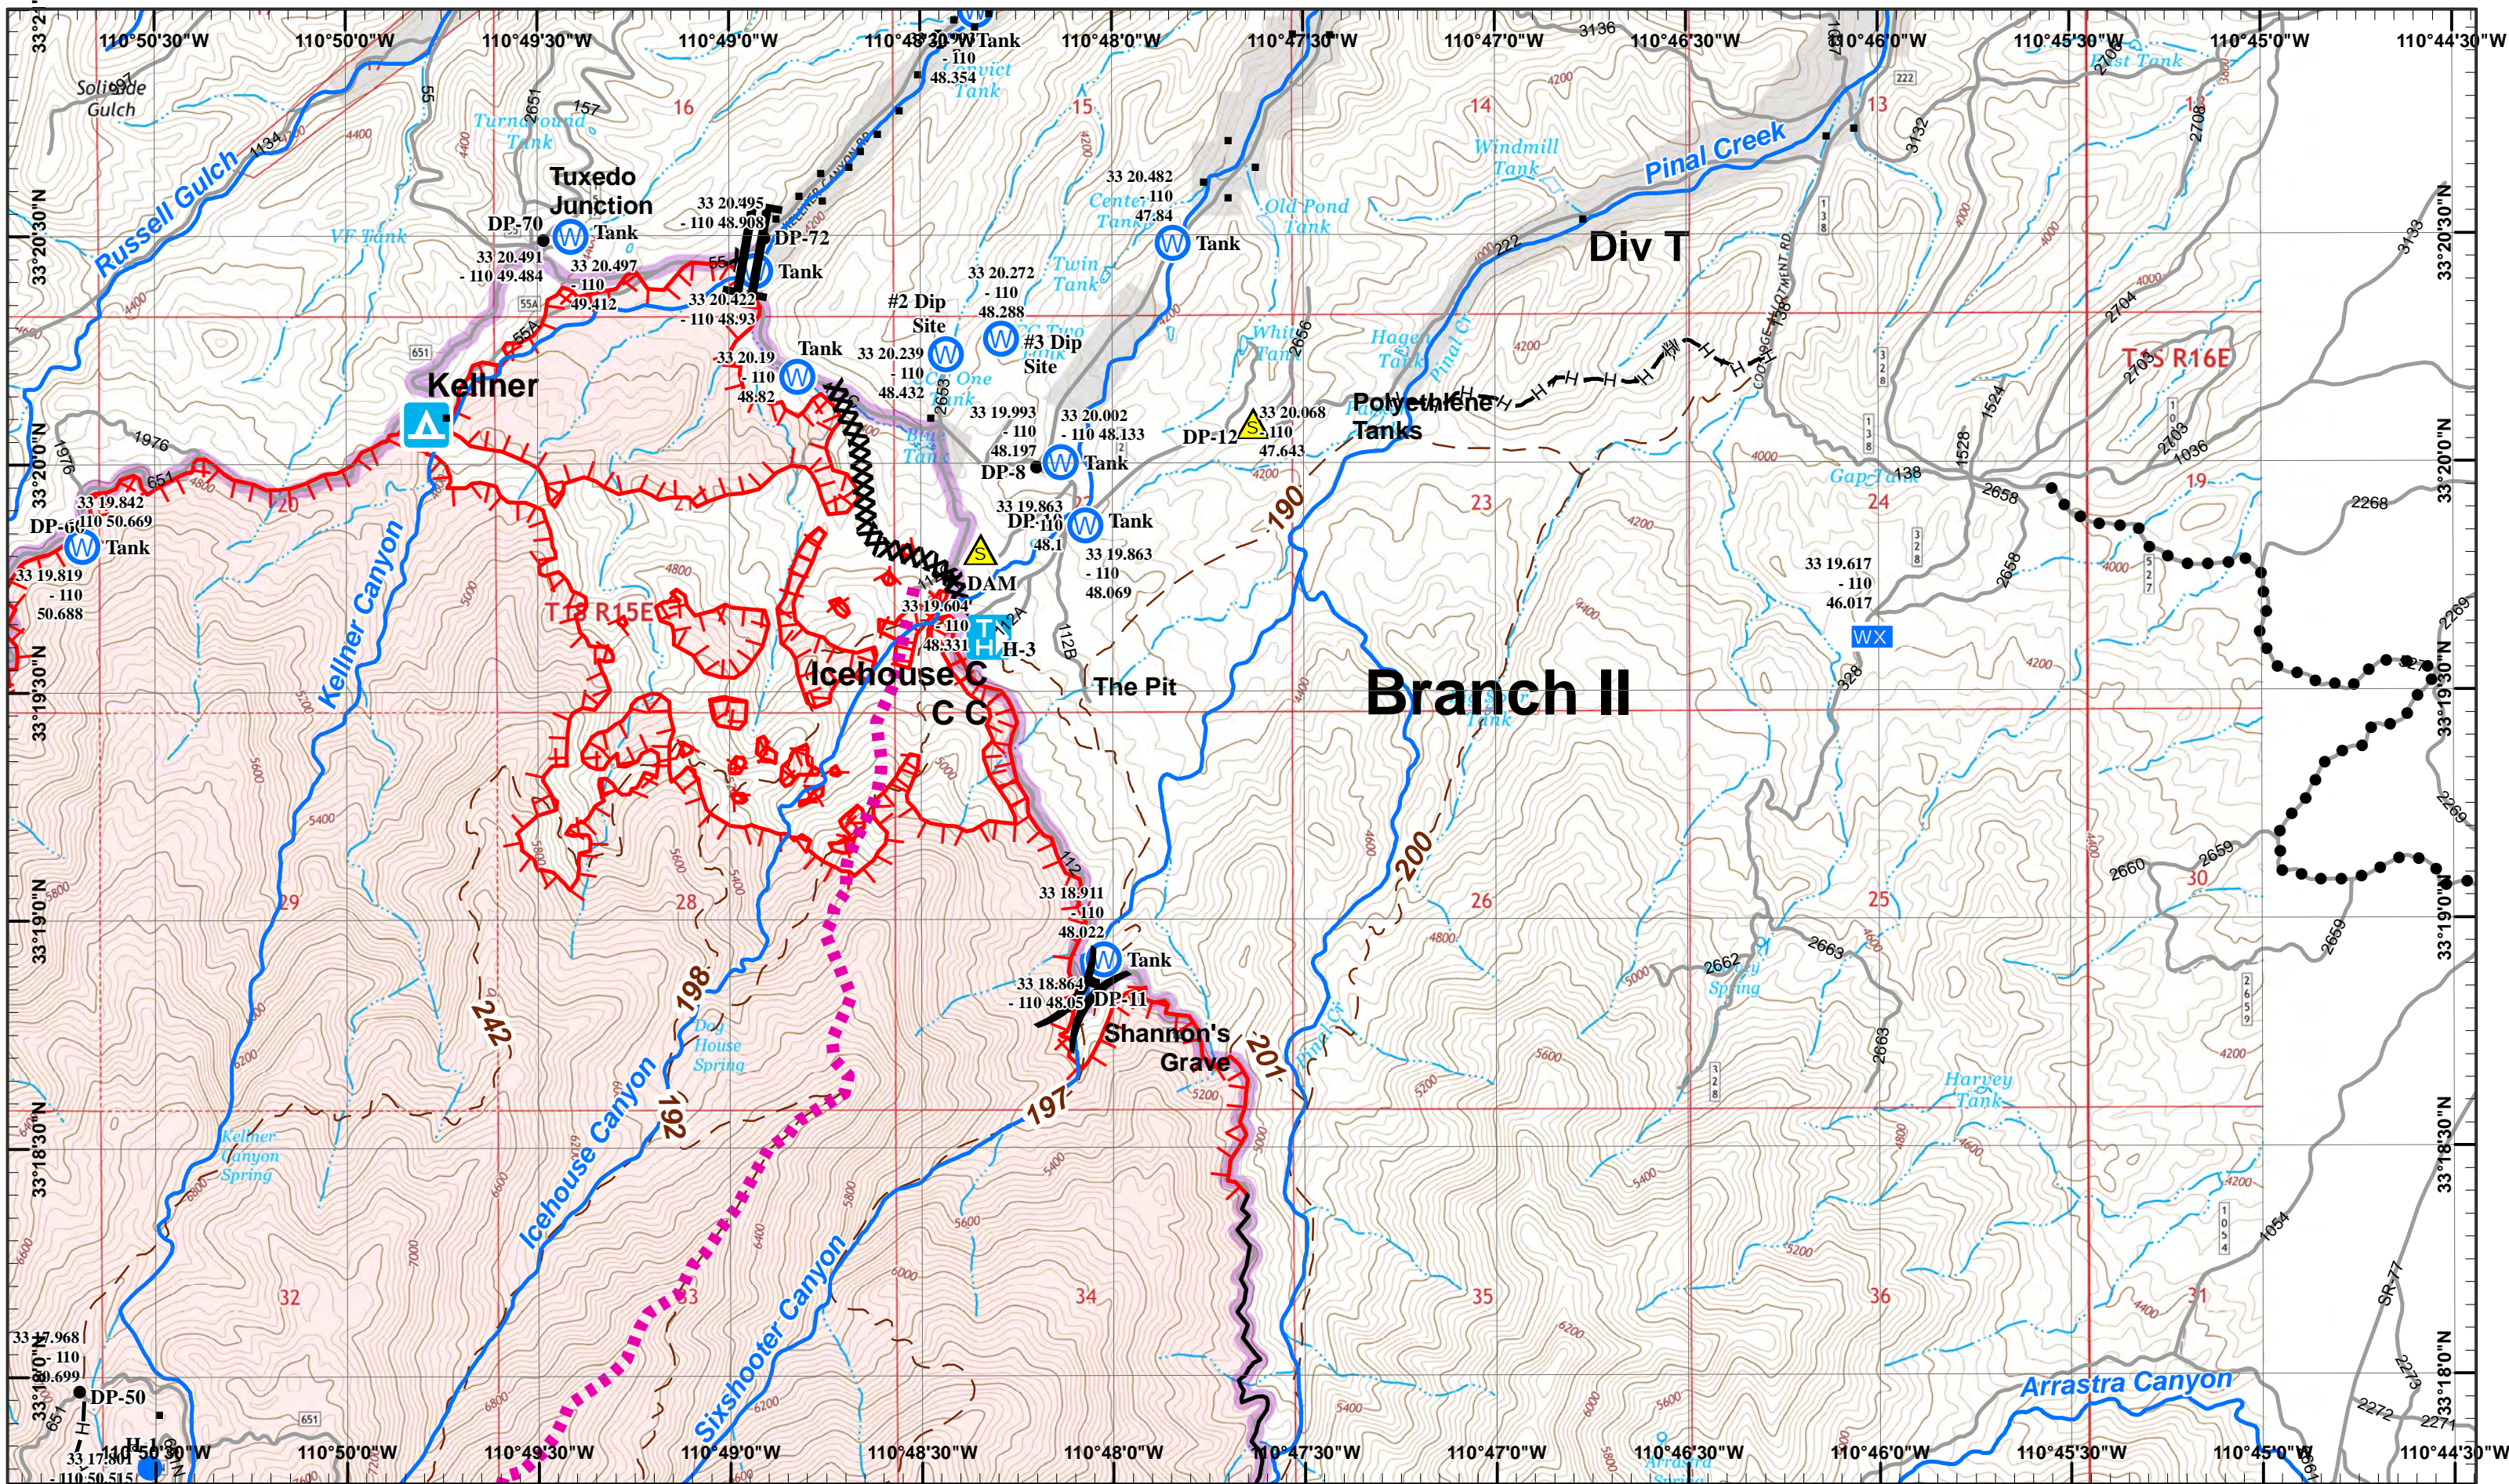

() Division
|| Branch

Map Created: 5/30/2017, 6:03:43 AM, By RDC

Pinal Incident
 Day Operational Period 5/30/2017

GIS Acres 7,171
 5/29/2017 2149

- Helispot
- W Water Source
- R Repeater
- └ Lookout
- |— Hand Line
- Drop Point
- Buried Power Line
- Uncontrolled Fire Edge

Neighboring Pages

West Page	North Page	East Page 2	
	Douth Page 3		

1	2
3	4

Page 1
)(Division
 || Branch

Pinal Incident
 Day Operational Period 5/30/2017

GIS Acres 7,171
 5/29/2017 2149

- Helispot
- W Water Source
- WX Mobil Weather Unit
- ★ Other
- XXXX Completed Dozer Line
- Planned Secondary Line
- S Safety Zone
- H Hand Line
- Completed Line

GIS Acres 7,171
 5/29/2017 2149

- Helispot
- W Water Source
- R Repeater
- Drop Point
- Buried Power Line
- XXXX Completed Dozer Line
- Completed Line
- Uncontrolled Fire Edge
- Hand Line

Neighboring Pages

- North Arrow
- Fire Origin
- Repeater
- Buried Power Line
- Hand Line
- Helispot
- Drop Point
- Completed Dozer Line
- Completed Line
- Uncontrolled Fire Edge

Neighboring Pages

West Page 3 North Page 2
 Douth Page East Page