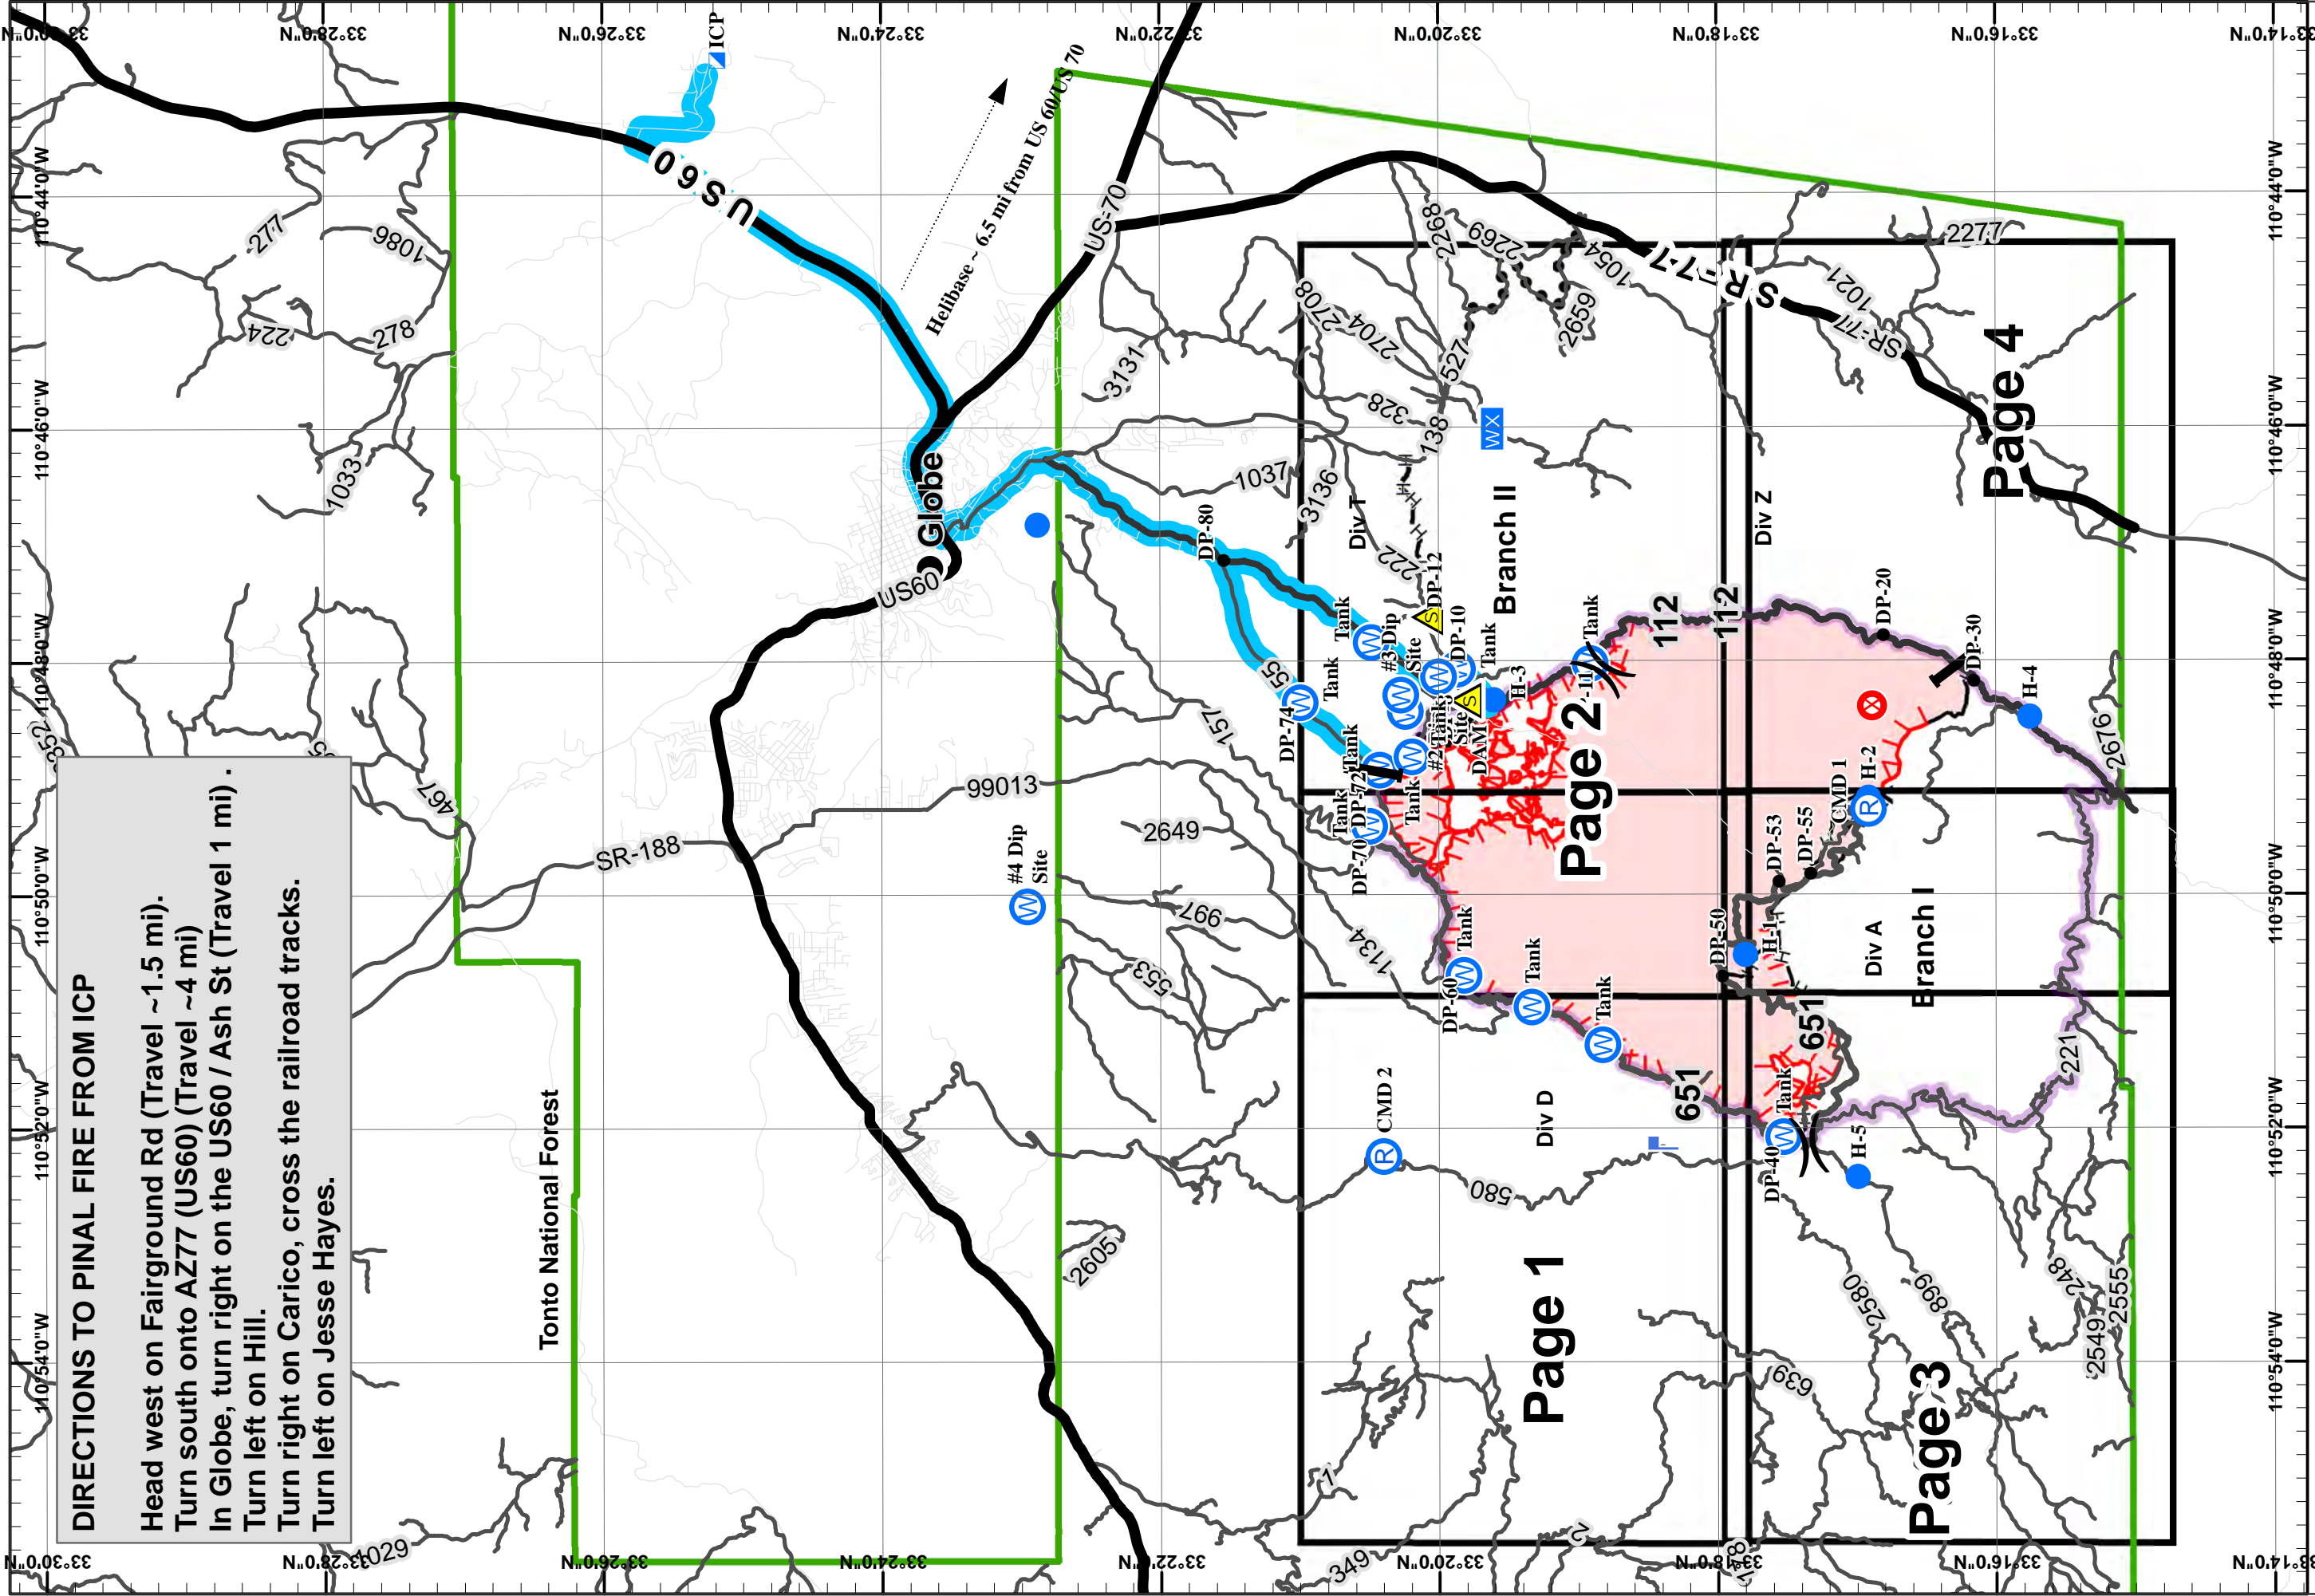

DIRECTIONS TO PINAL FIRE FROM ICP

Head west on Fairground Rd (Travel ~1.5 mi).
Turn south onto AZ77 (US60) (Travel ~4 mi)
In Globe, turn right on the US60 / Ash St (Travel 1 mi) .
Turn left on Hill.
Turn right on Carico, cross the railroad tracks.
Turn left on Jesse Hayes.

() Division
|| Branch

Map Created: 5/30/2017, 6:03:43 AM, By RDC

Pinal Incident
 Day Operational Period 5/30/2017

GIS Acres 7,171
 5/29/2017 2149

- Helispot
- W Water Source
- R Repeater
- └ Lookout
- |— Hand Line
- Drop Point
- Buried Power Line
- Uncontrolled Fire Edge

Neighboring Pages

West Page	North Page	East Page 2	
	Douth Page 3		

1	2
3	4

Page 1
)(Division
 || Branch

Pinal Incident
 Day Operational Period 5/30/2017

GIS Acres 7,171
 5/29/2017 2149

- Helispot
- W Water Source
- WX Mobil Weather Unit
- ★ Other
- XXXX Completed Dozer Line
- Planned Secondary Line
- S Safety Zone
- H Hand Line
- Completed Line

GIS Acres 7,171
 5/29/2017 2149

- Helispot
- W Water Source
- R Repeater
- Drop Point
- Buried Power Line
- XXXX Completed Dozer Line
- Completed Line
- Uncontrolled Fire Edge
- Hand Line

Neighboring Pages