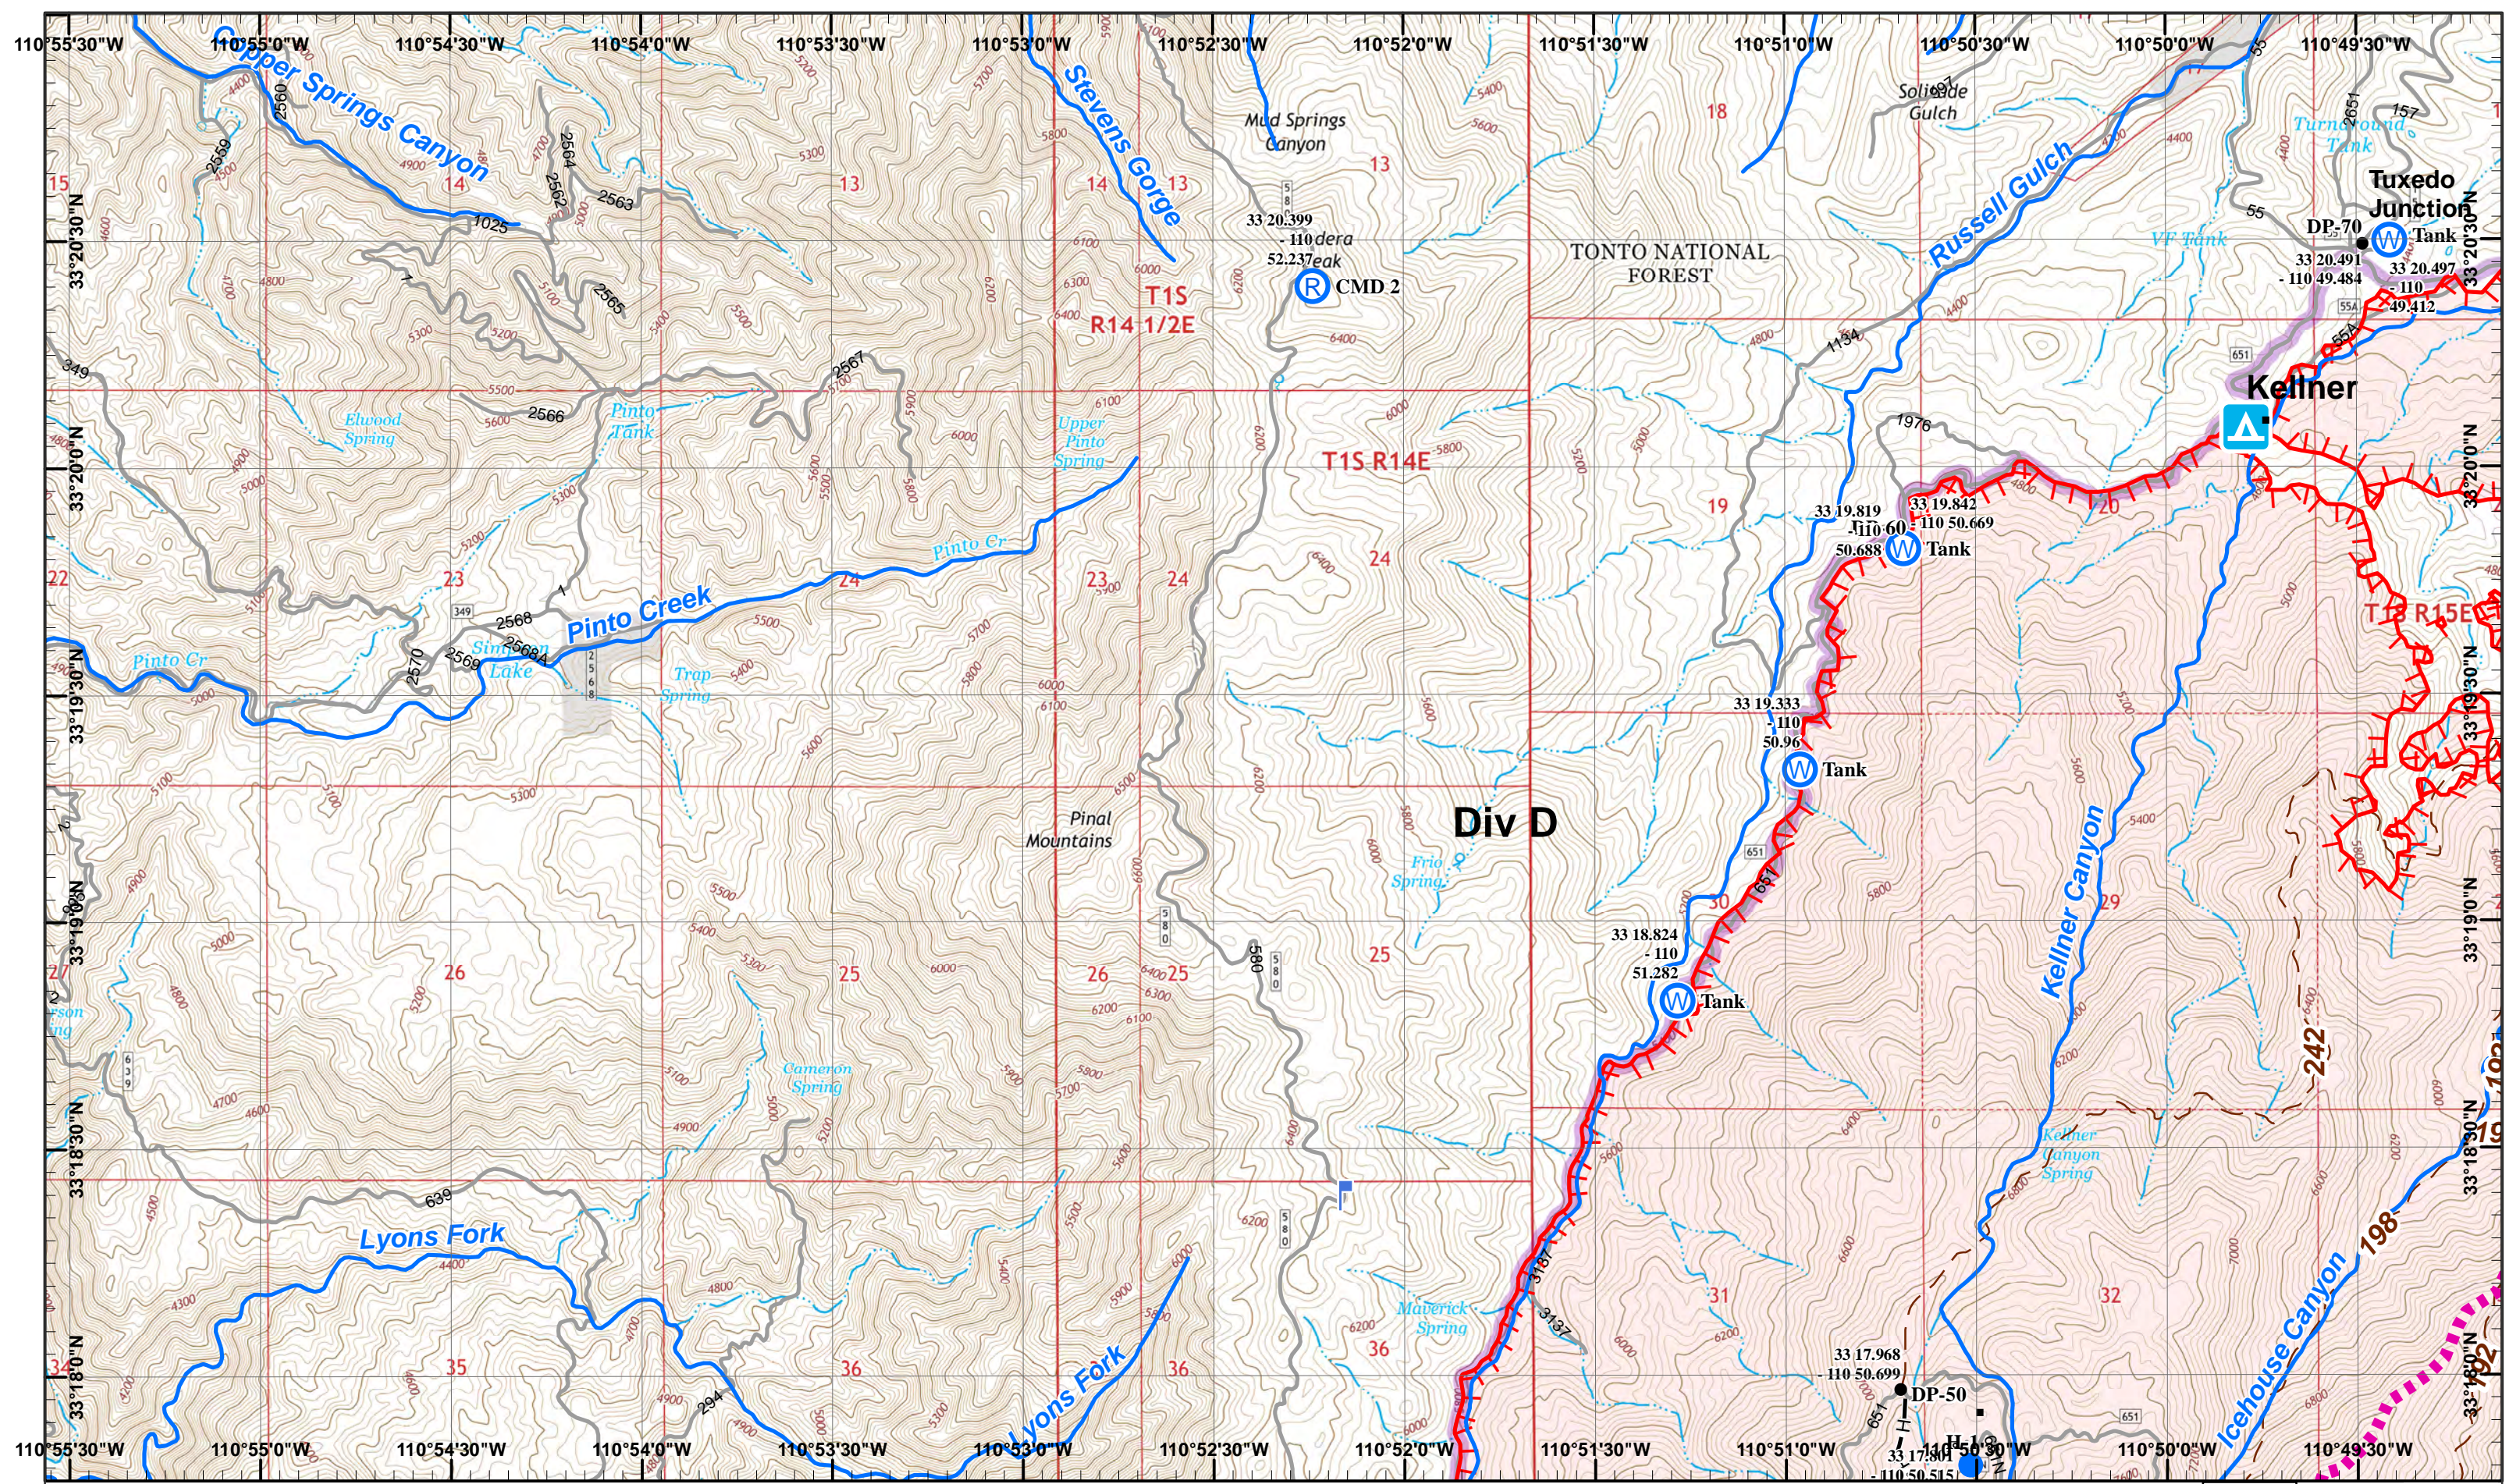

DIRECTIONS TO PINAL FIRE FROM ICP

Head west on Fairground Rd (Travel ~1.5 mi).
Turn south onto AZ77 (US60) (Travel ~4 mi)
In Globe, turn right on the US60 / Ash St (Travel 1 mi) .
Turn left on Hill.
Turn right on Carico, cross the railroad tracks.
Turn left on Jesse Hayes.

() Division
|| Branch

Map Created: 5/30/2017, 6:03:43 AM, By RDC

Pinal Incident
 Day Operational Period 5/30/2017

GIS Acres 7,171
 5/29/2017 2149

- Helispot
- W Water Source
- R Repeater
- └ Lookout
- |— Hand Line
- Drop Point
- Buried Power Line
- Uncontrolled Fire Edge

Neighboring Pages

West Page	North Page	East Page 2	
	Douth Page 3		

1	2
3	4

Page 1
)(Division
 || Branch

Pinal Incident
 Day Operational Period 5/30/2017

GIS Acres 7,171
 5/29/2017 2149

- Helispot
- W Water Source
- WX Mobil Weather Unit
- ★ Other
- XXXX Completed Dozer Line
- Planned Secondary Line
- S Safety Zone
- H Hand Line
- Completed Line

GIS Acres 7,171
 5/29/2017 2149

- Helispot
- W Water Source
- R Repeater
- Drop Point
- Buried Power Line
- XXXX Completed Dozer Line
- Completed Line
- Uncontrolled Fire Edge
- Hand Line

Neighboring Pages