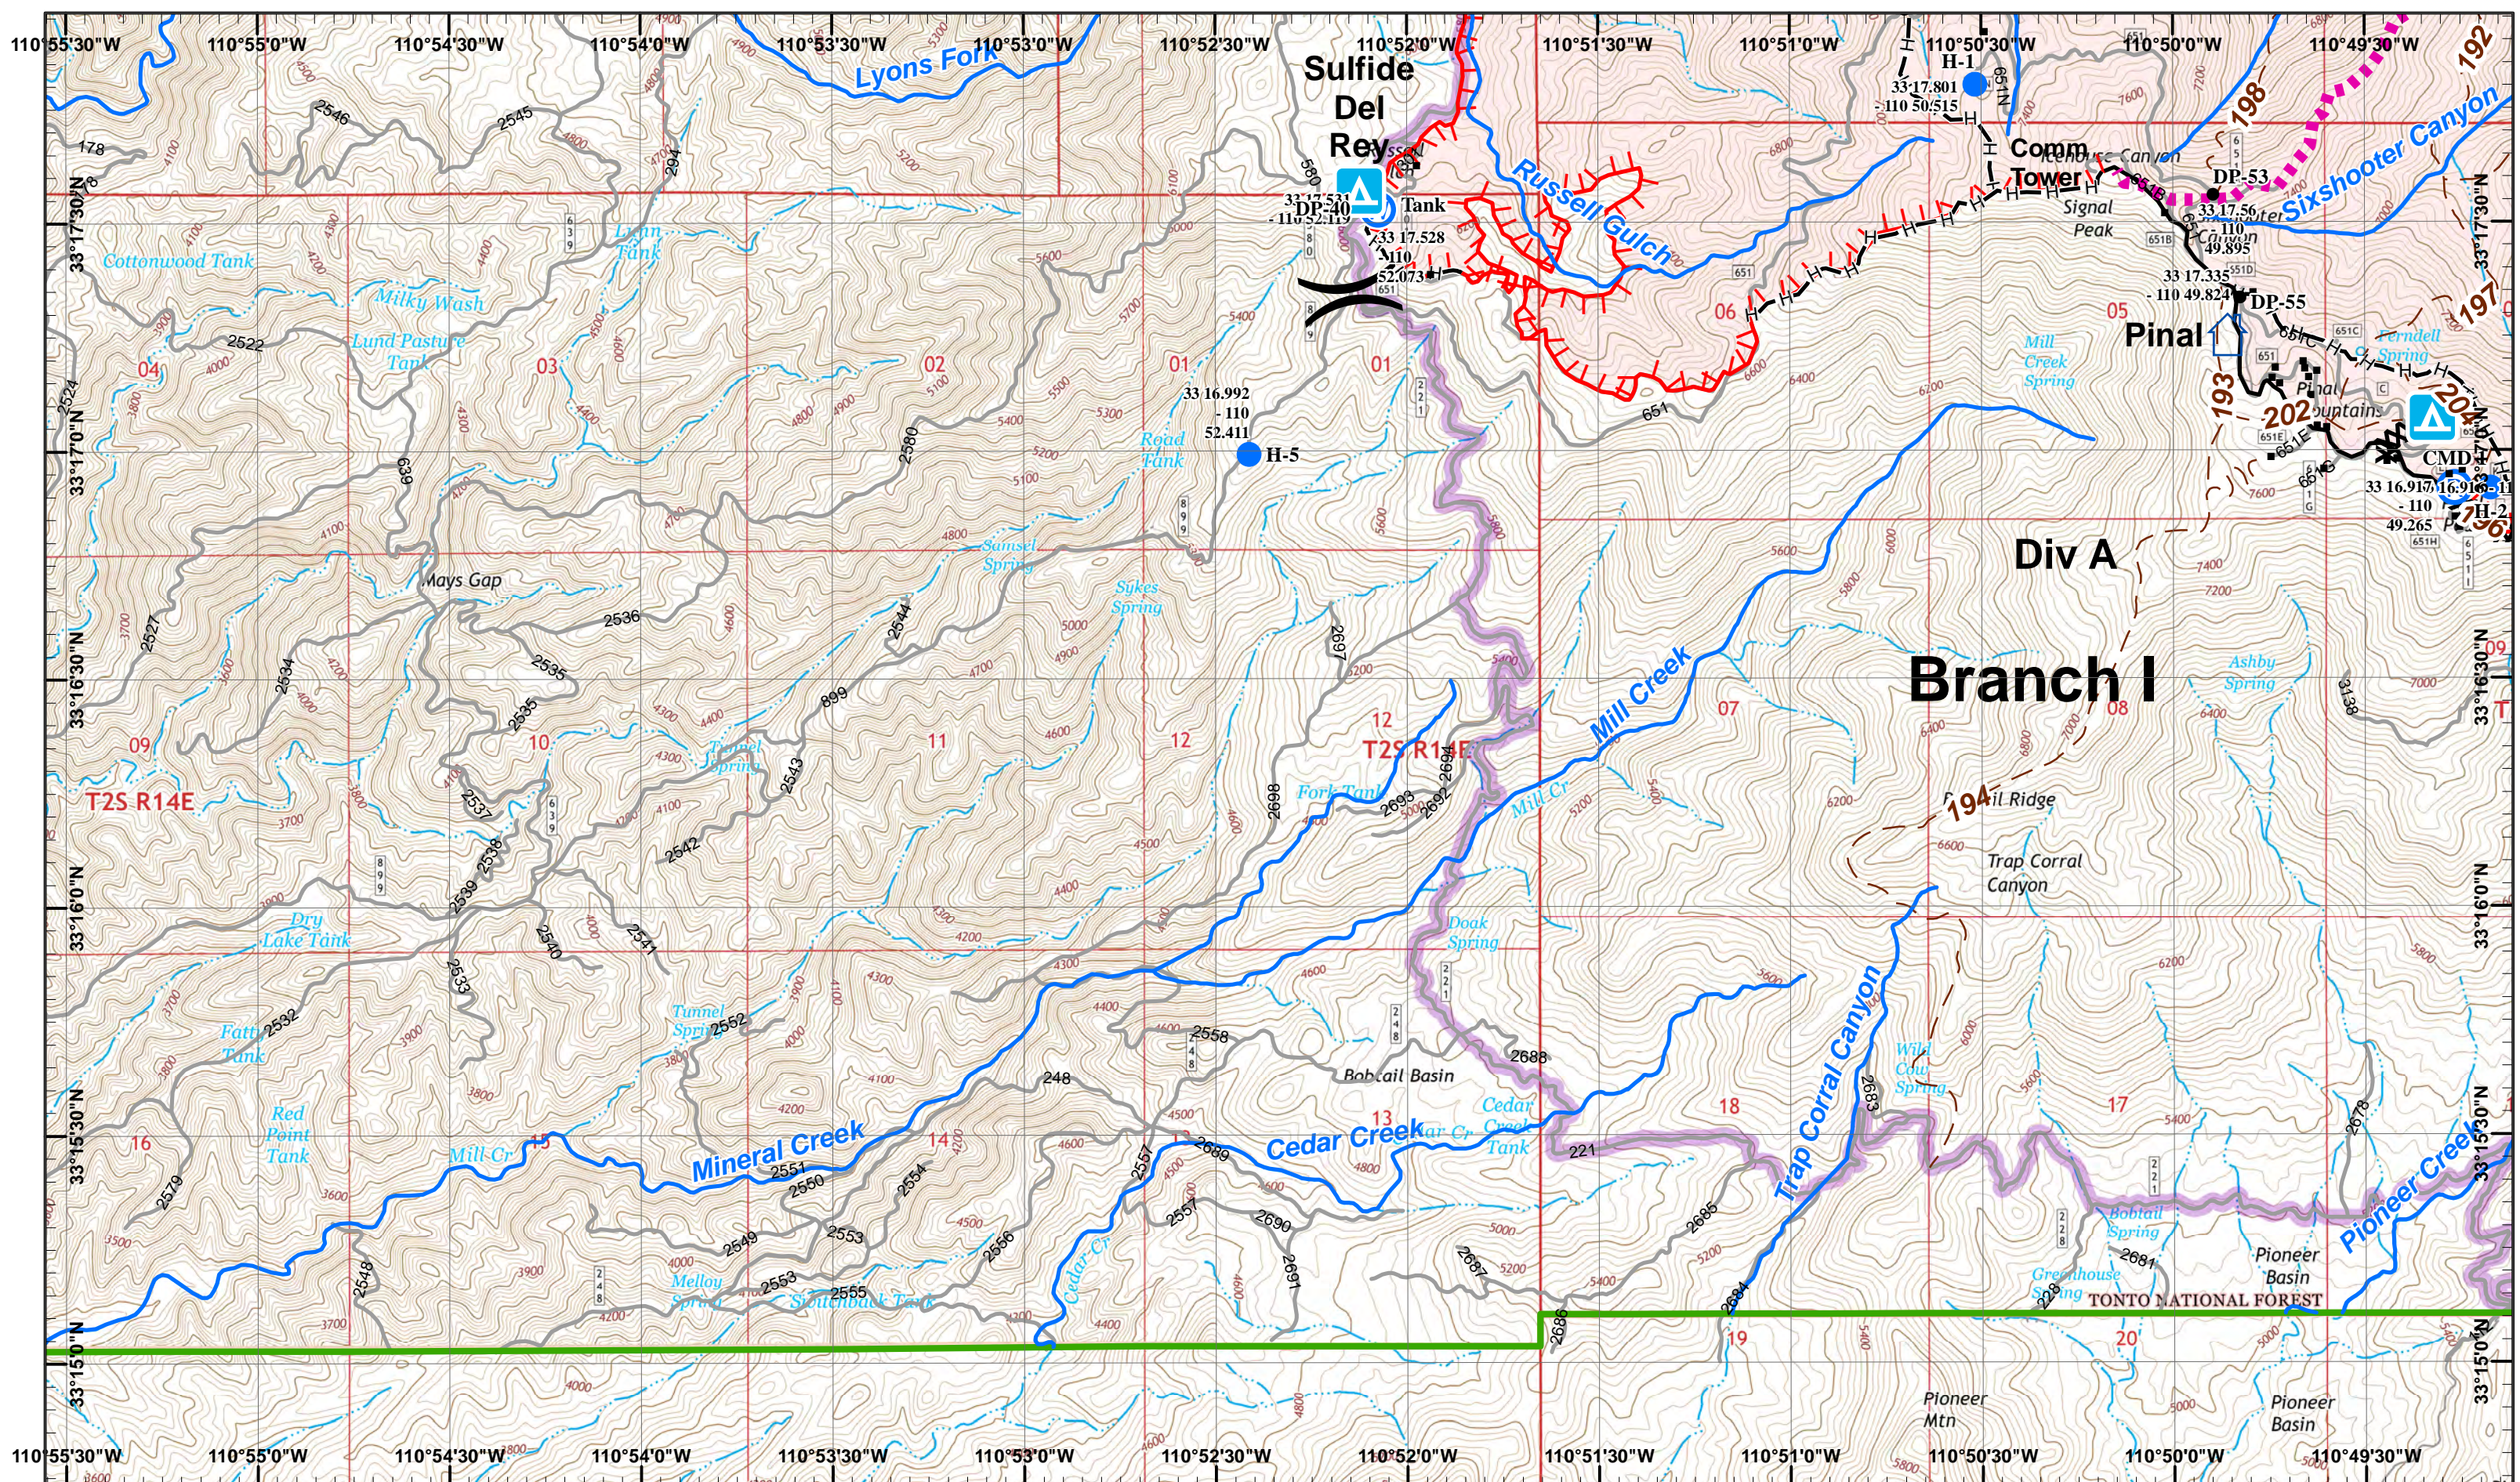

() Division
|| Branch

Map Created: 5/30/2017, 6:03:43 AM, By RDC

Pinal Incident
 Day Operational Period 5/30/2017

GIS Acres 7,171
 5/29/2017 2149

- Helispot
- W Water Source
- R Repeater
- └ Lookout
- |— Hand Line
- Drop Point
- Buried Power Line
- Uncontrolled Fire Edge

Neighboring Pages

West Page	North Page	East Page 2	
	Douth Page 3		

1	2
3	4

Page 1
)(Division
 || Branch

Pinal Incident
 Day Operational Period 5/30/2017

GIS Acres 7,171
 5/29/2017 2149

- Helispot
- W Water Source
- WX Mobil Weather Unit
- ★ Other
- XXXX Completed Dozer Line
- Planned Secondary Line
- S Safety Zone
- H Hand Line
- Completed Line

Neighboring Pages

West Page 1	North Page Douth Page 4	East Page
-------------	----------------------------	-----------

1	2
3	4

Page 2
)(Division
 || Branch

Pinal Incident
 Day Operational Period 5/30/2017

GIS Acres 7,171
 5/29/2017 2149

- Helispot
- W Water Source
- R Repeater
- Drop Point
- Buried Power Line
- XXXX Completed Dozer Line
- Completed Line
- Uncontrolled Fire Edge
- Hand Line

Neighboring Pages