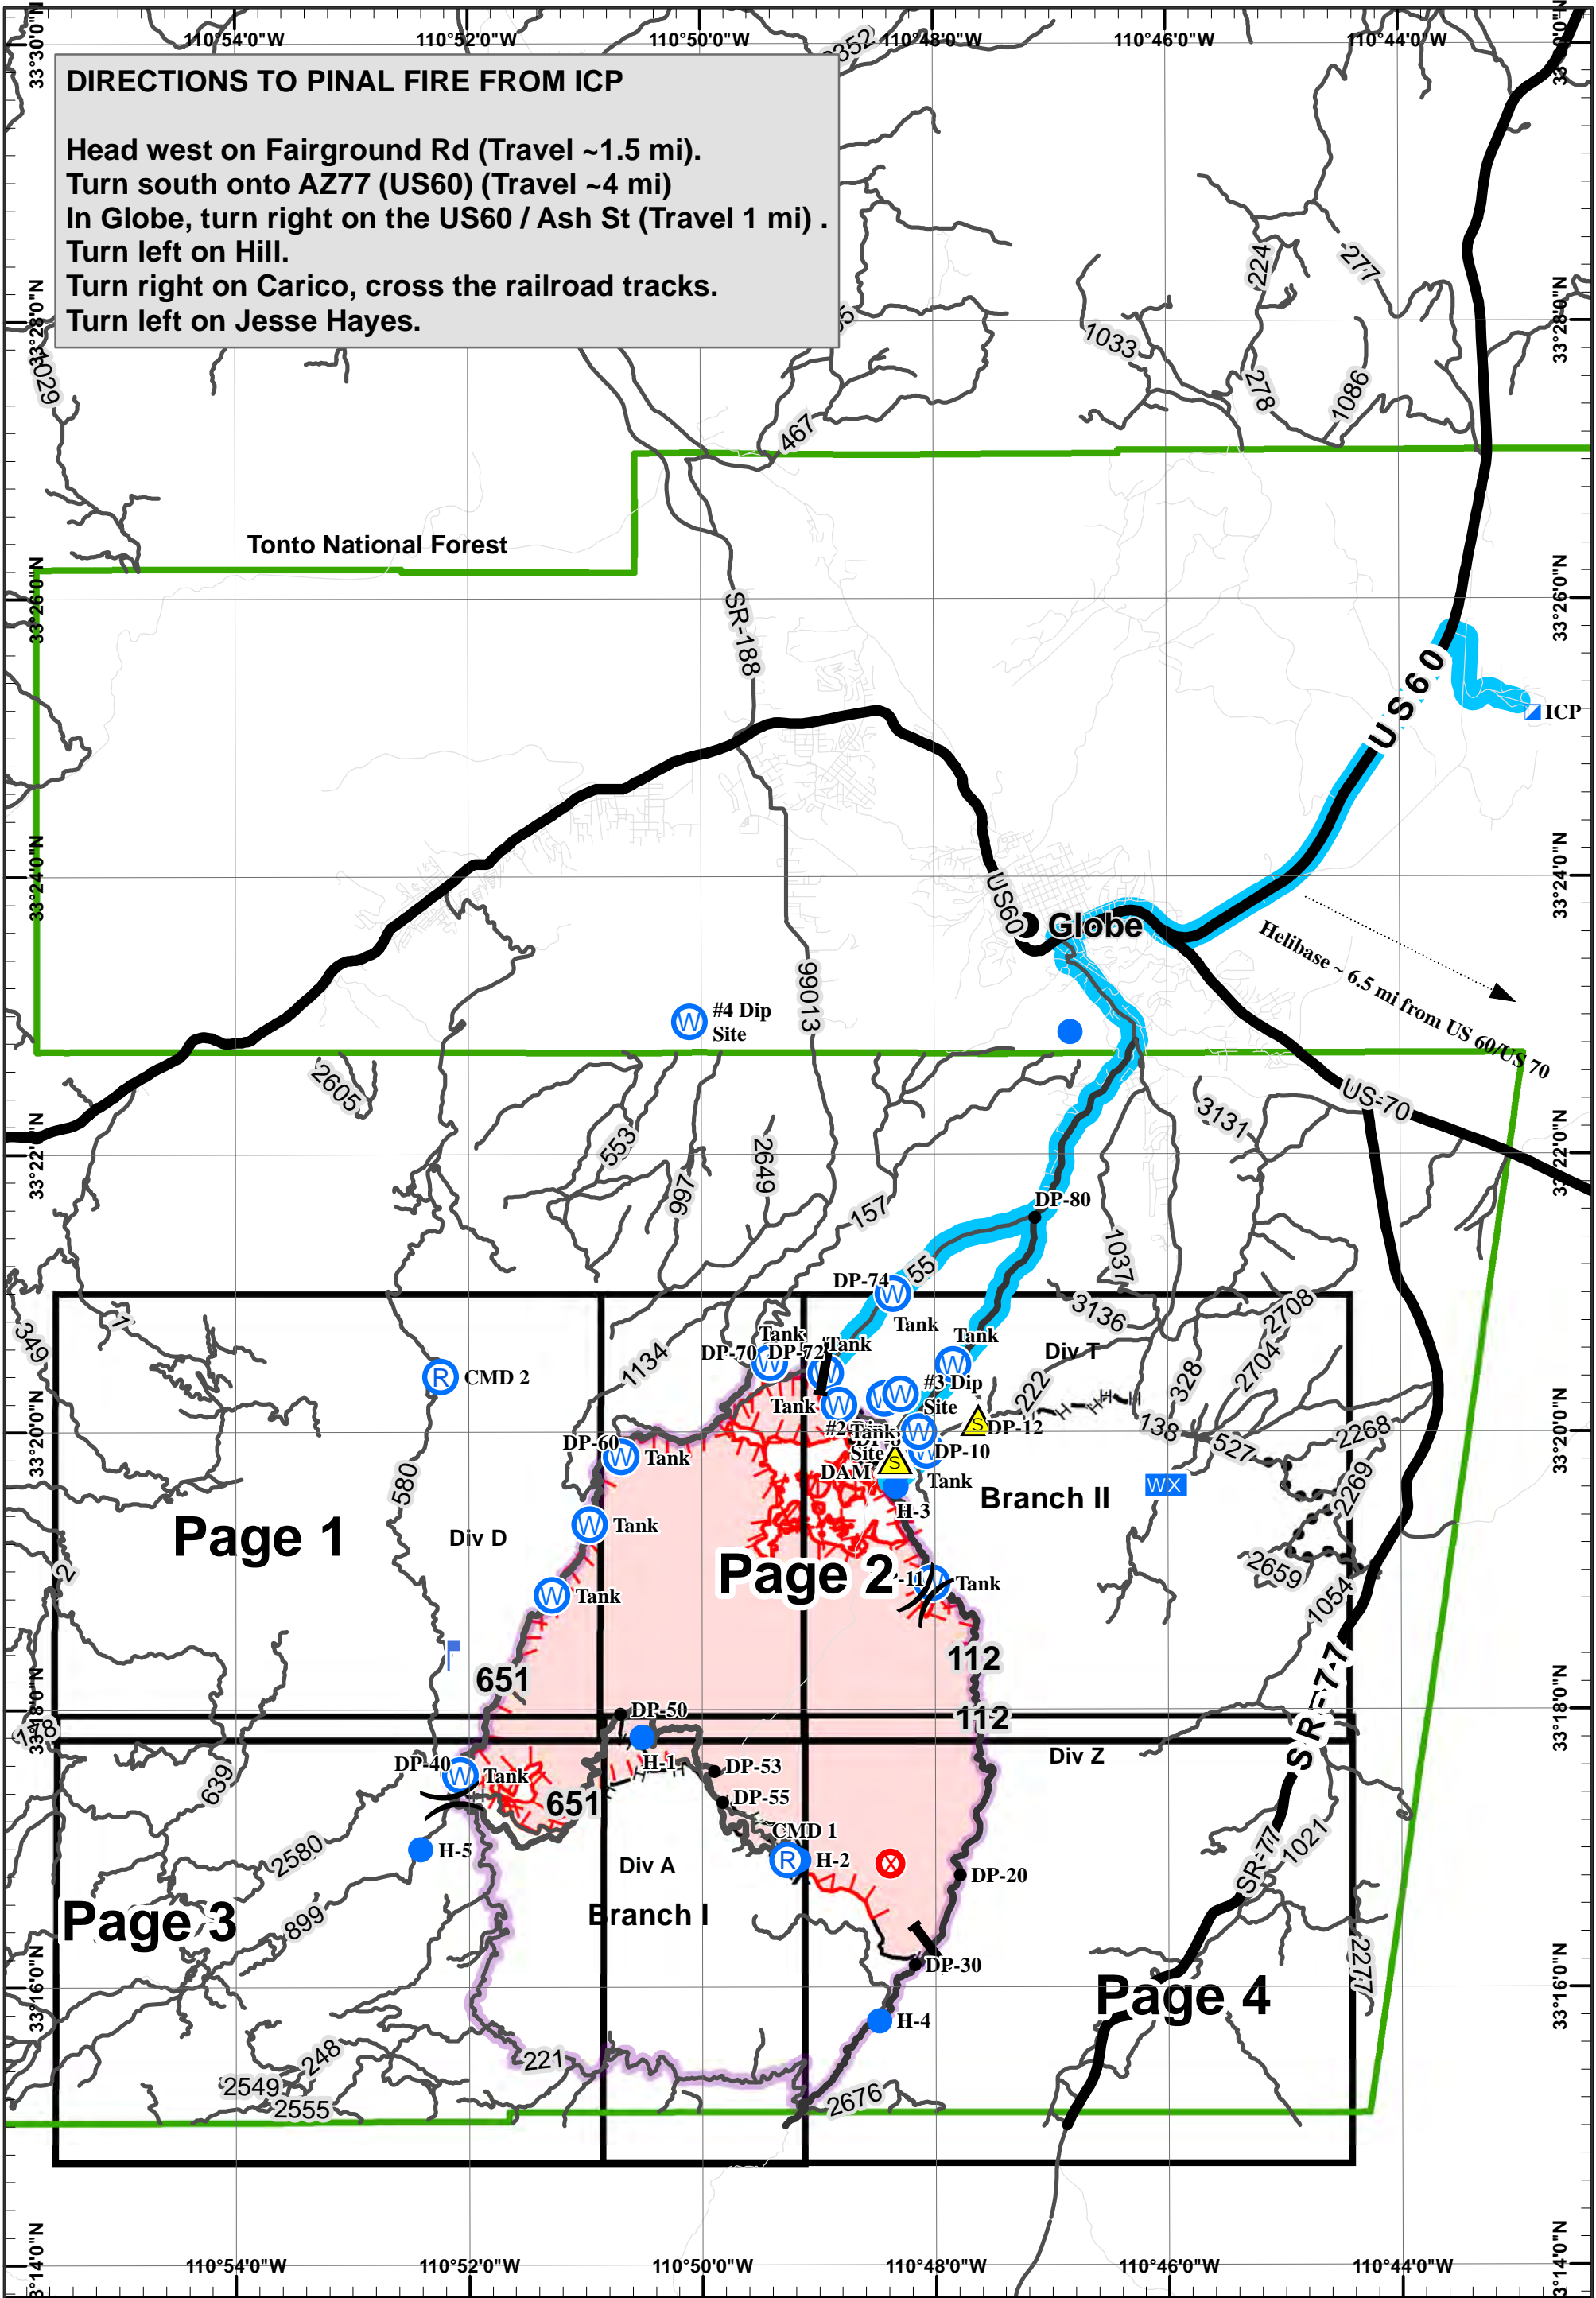

**DIRECTIONS TO PINAL FIRE FROM ICP**

Head west on Fairground Rd (Travel ~1.5 mi).  
 Turn south onto AZ77 (US60) (Travel ~4 mi)  
 In Globe, turn right on the US60 / Ash St (Travel 1 mi) .  
 Turn left on Hill.  
 Turn right on Carico, cross the railroad tracks.  
 Turn left on Jesse Hayes.

**Pinal IAP Index Map**

GIS Acres 7,171  
 5/29/2017 2149

- Fire Origin
- Mobil Weather Unit
- Safety Zone
- Repeater
- Incident Command Post
- Water Source
- Helispot
- Drop Point
- Other
- Lookout

**AZ-TNF-000452**  
 Day Operational Period 5/30/2017  
 NAD 1983 UTM Zone 12N

) ( Division  
 || Branch