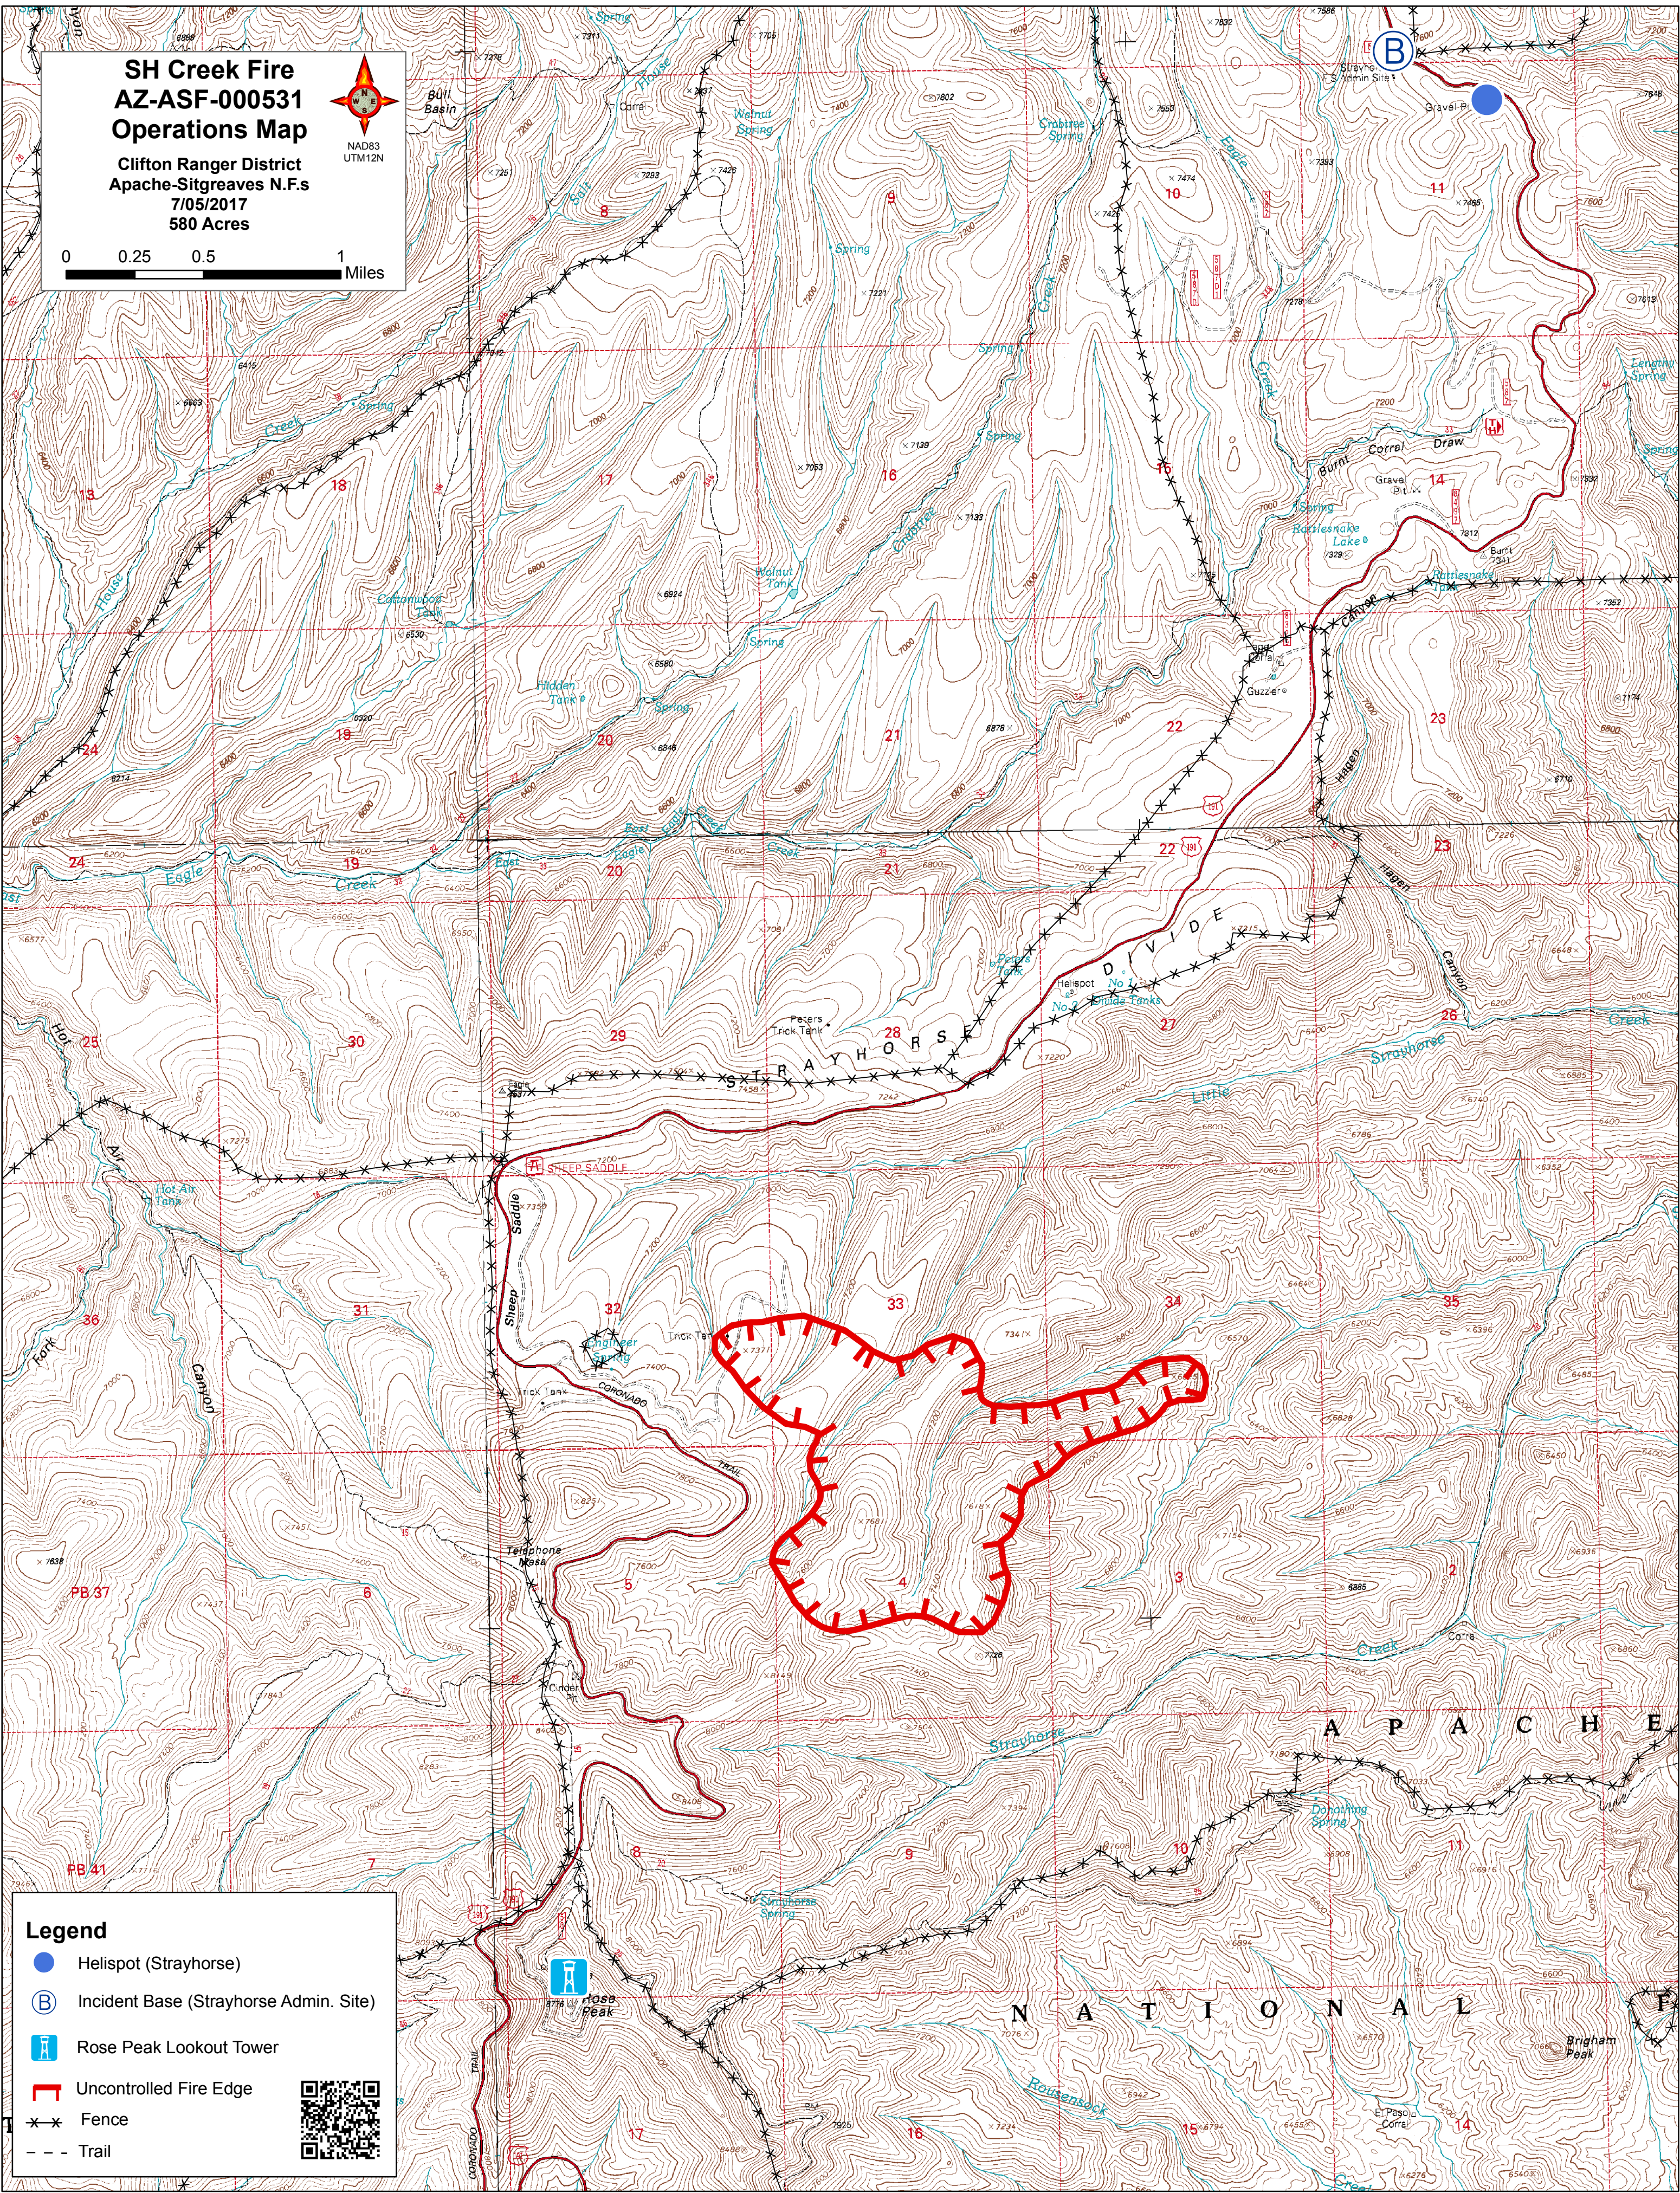

**SH Creek Fire
AZ-ASF-00531
Operations Map**

Clifton Ranger District
Apache-Sitgreaves N.F.s
7/05/2017
580 Acres

NAD83
UTM12N

Legend

-  Helispot (Strayhorse)
-  Incident Base (Strayhorse Admin. Site)
-  Rose Peak Lookout Tower
-  Uncontrolled Fire Edge
-  Fence
-  Trail