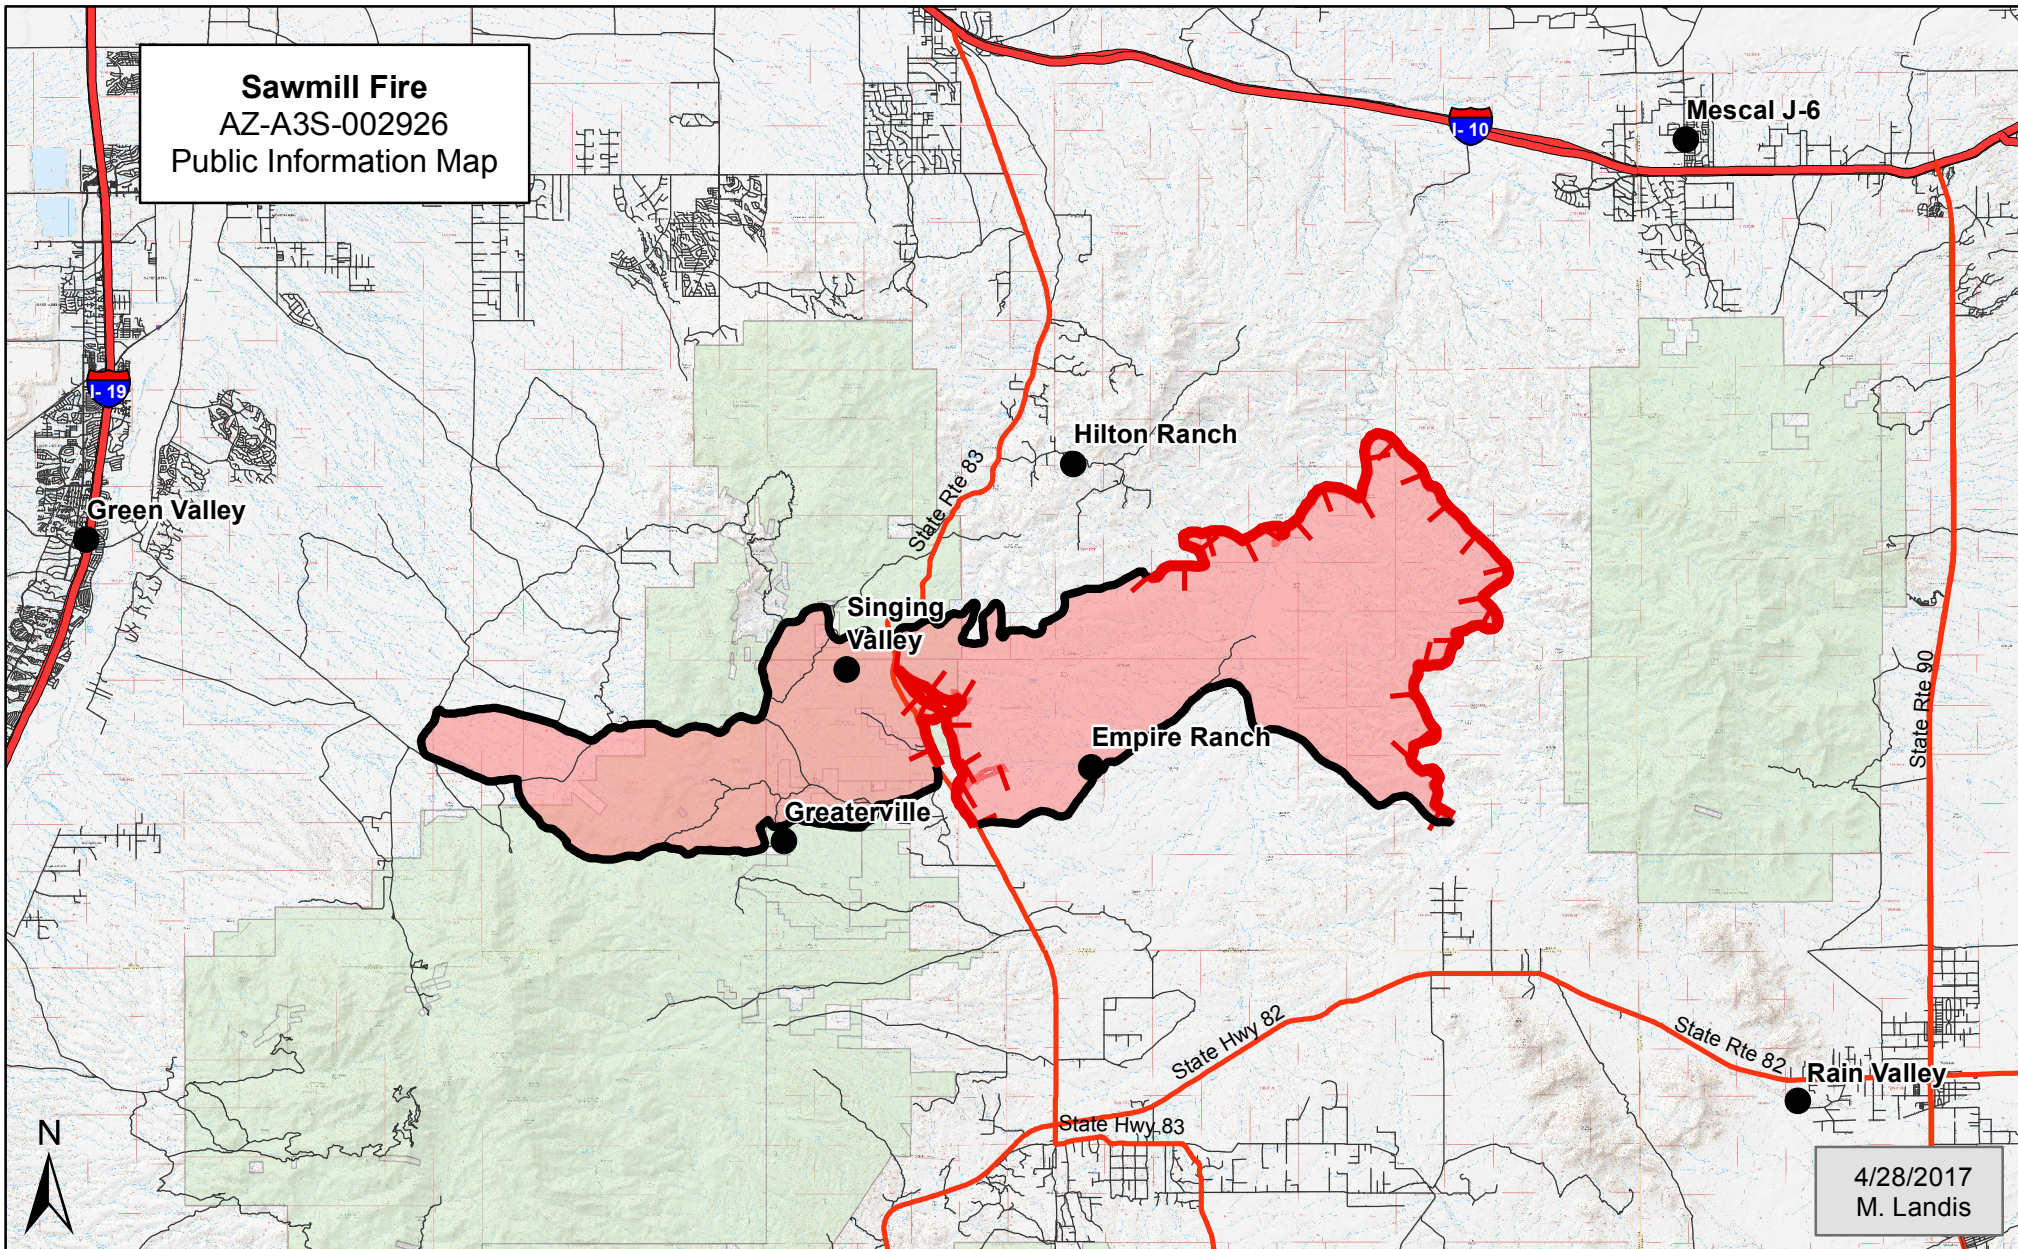

Sawmill Fire
 AZ-A3S-002926
 Public Information Map

4/28/2017
 M. Landis

Legend

- Community
- Interstate
- State Highway
- Other Road
- Completed Line
- ┌ Uncontrolled Fire Edge
- Burned area
- USDA Forest Service

GIS Acres 46,991
 4/28/2017 06:45