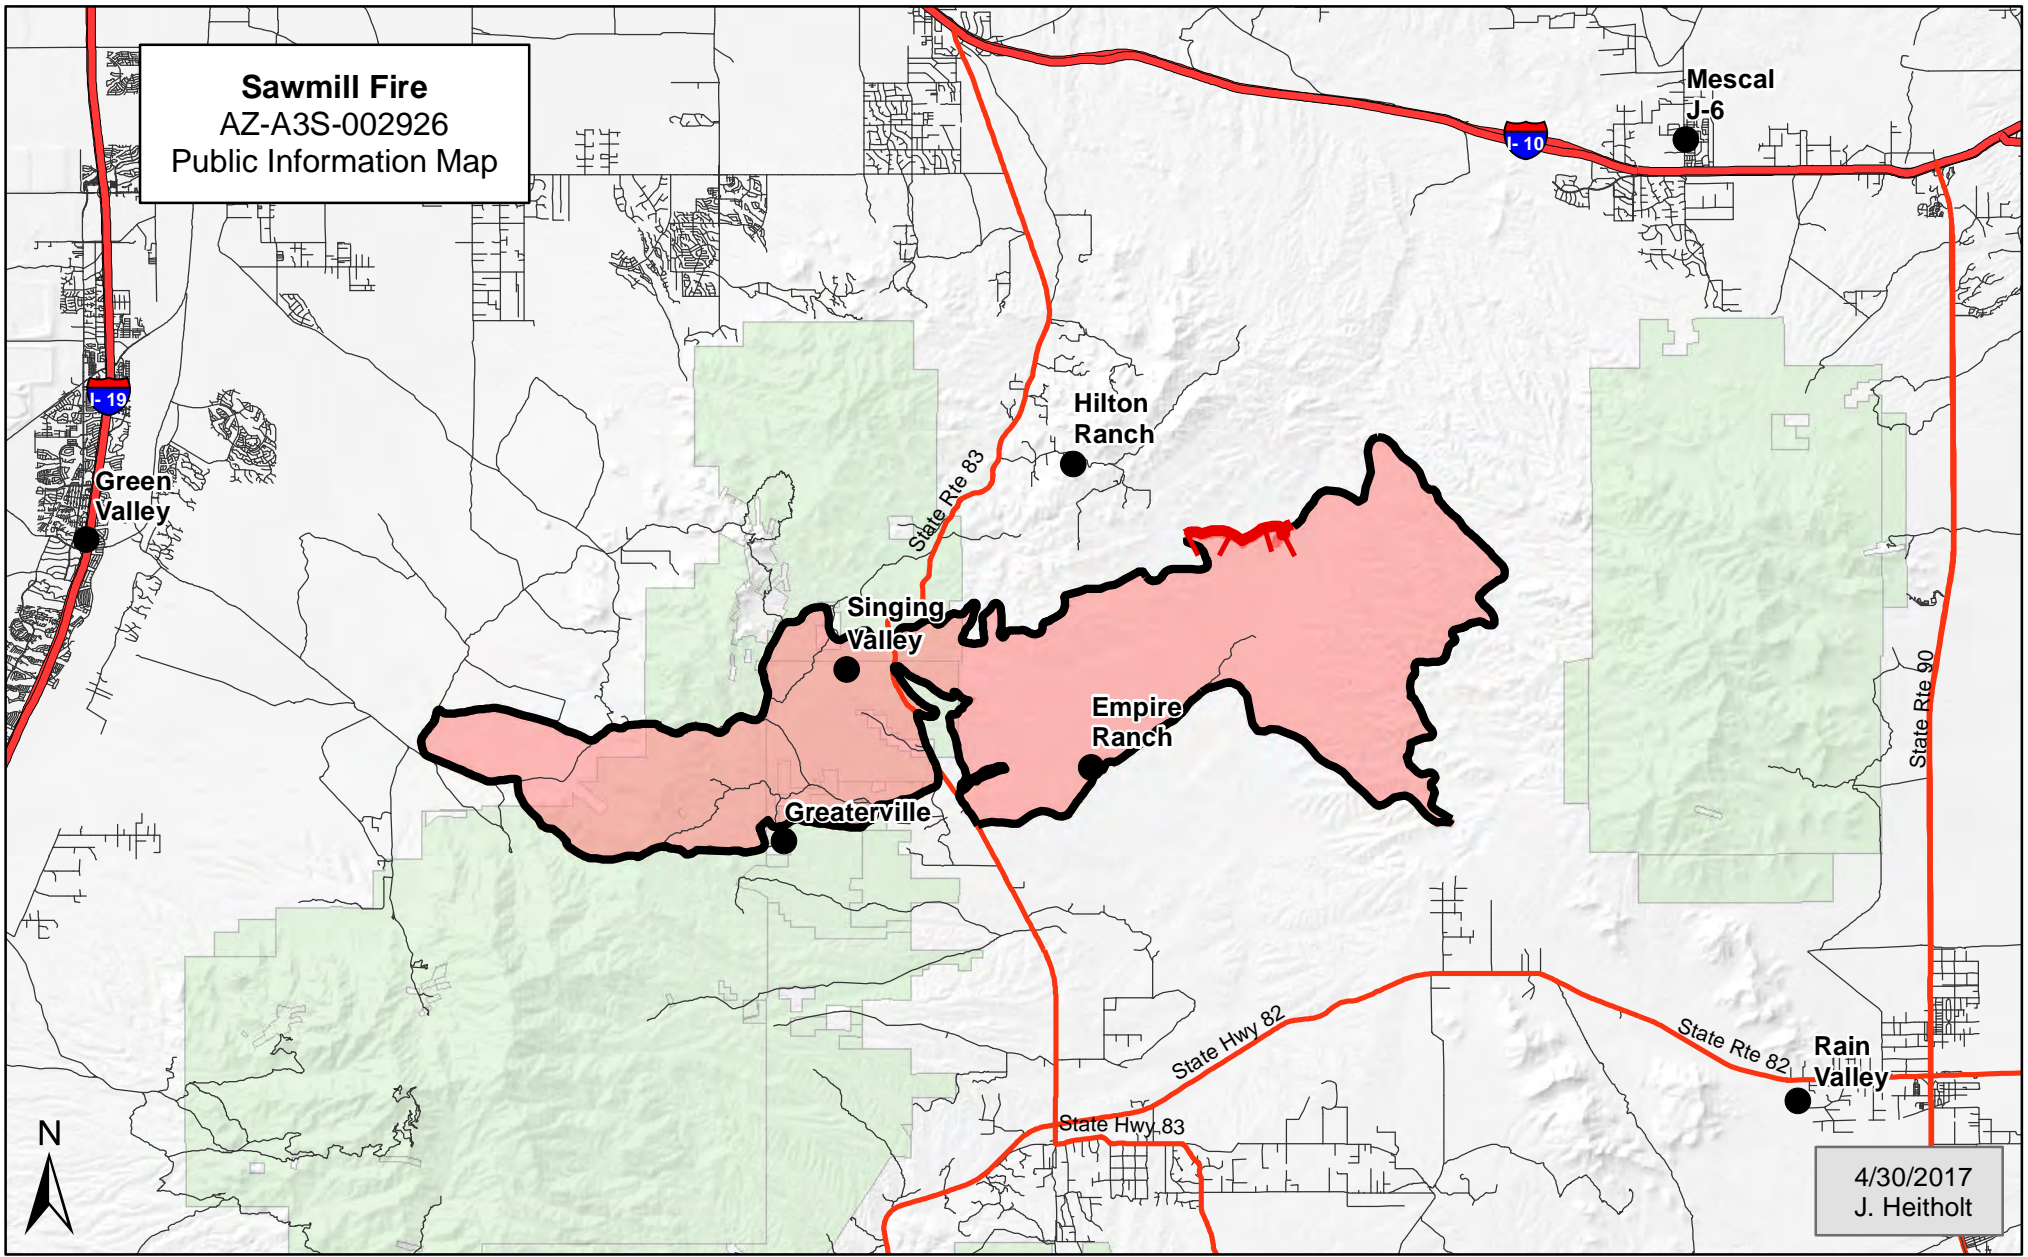

Sawmill Fire
 AZ-A3S-002926
 Public Information Map

Legend

- Community
- Interstate
- State Highway
- Other Road
- Completed Line
- └─ Uncontrolled Fire Edge
- Burned area
- USDA Forest Service

GIS Acres 46,991
 4/28/2017 06:45