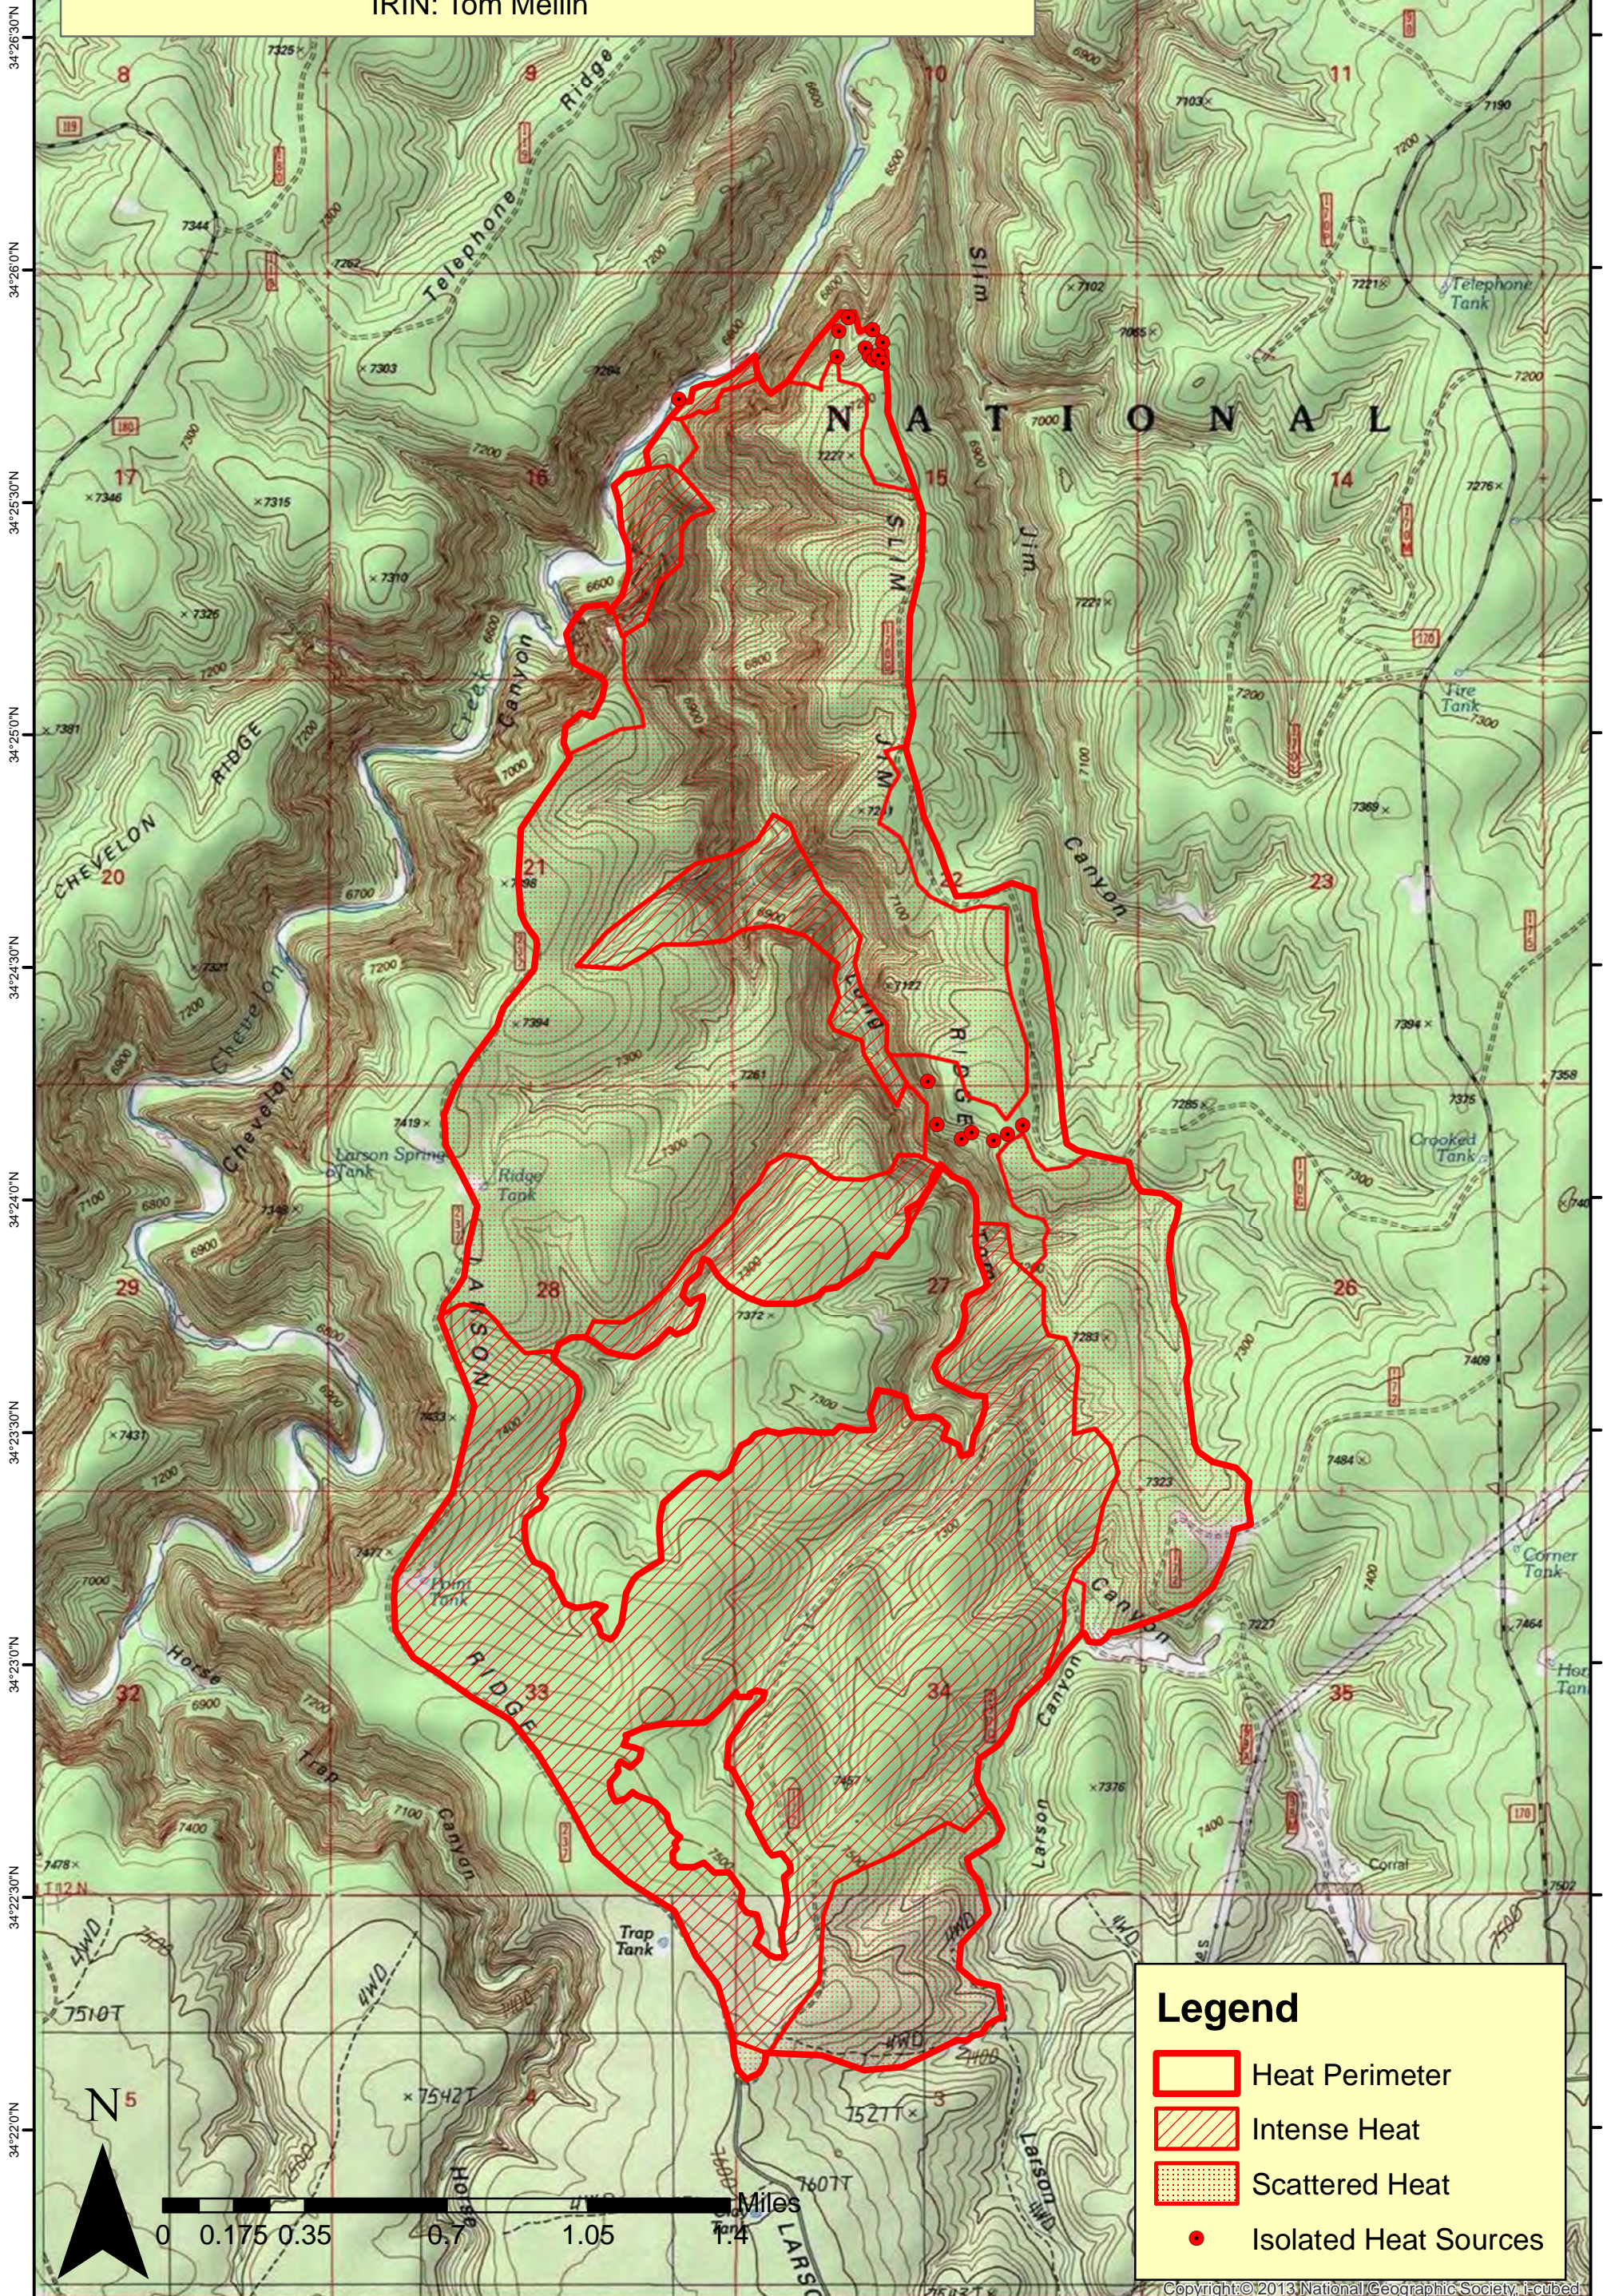

110°52'30"W 110°52'0"W 110°51'30"W 110°51'0"W 110°50'30"W 110°50'0"W 110°49'30"W 110°49'0"W

# Slim Fire (AZ-ASF-000319)

### Legend

- Heat Perimeter
- Intense Heat
- Scattered Heat
- Isolated Heat Sources

0 0.175 0.35 0.7 1.05 1.4 Miles

110°52'30"W 110°52'0"W 110°51'30"W 110°51'0"W 110°50'30"W 110°50'0"W 110°49'30"W 110°49'0"W