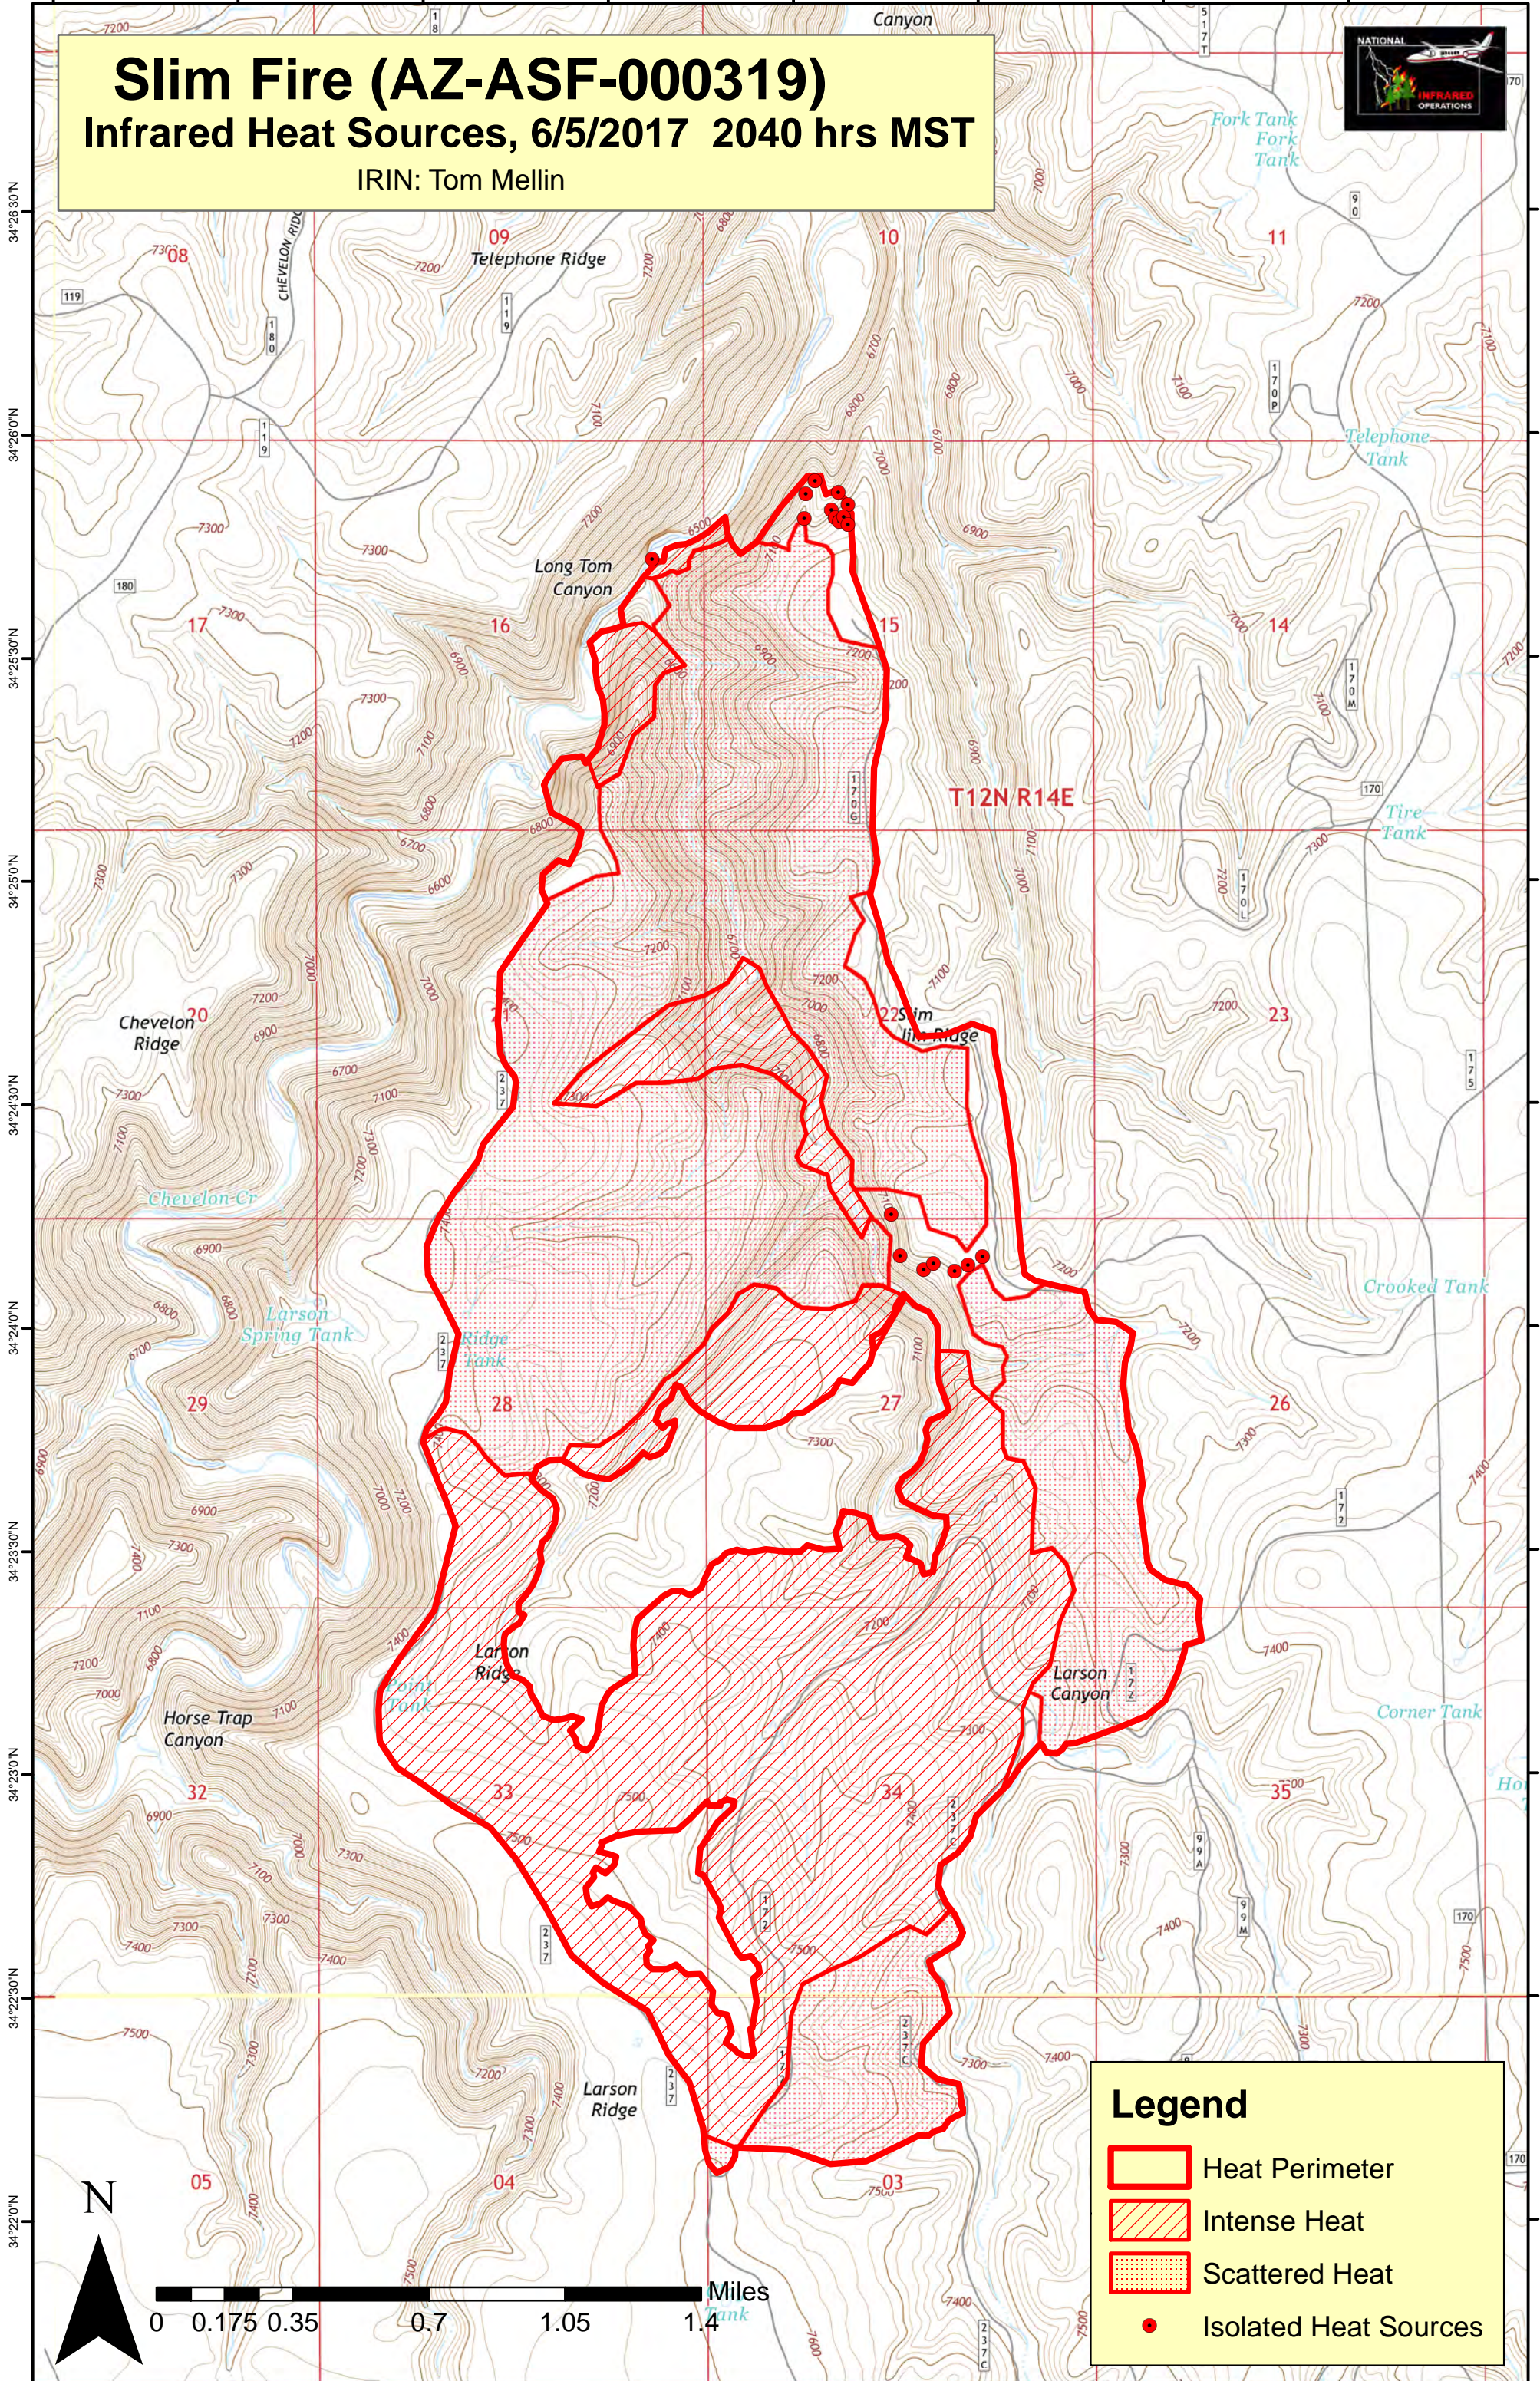

110°52'30"W 110°52'0"W 110°51'30"W 110°51'0"W 110°50'30"W 110°50'0"W 110°49'30"W 110°49'0"W

Slim Fire (AZ-ASF-000319)

Infrared Heat Sources, 6/5/2017 2040 hrs MST

IRIN: Tom Mellin

Legend

- Heat Perimeter
- Intense Heat
- Scattered Heat
- Isolated Heat Sources

110°52'30"W 110°52'0"W 110°51'30"W 110°51'0"W 110°50'30"W 110°50'0"W 110°49'30"W 110°49'0"W