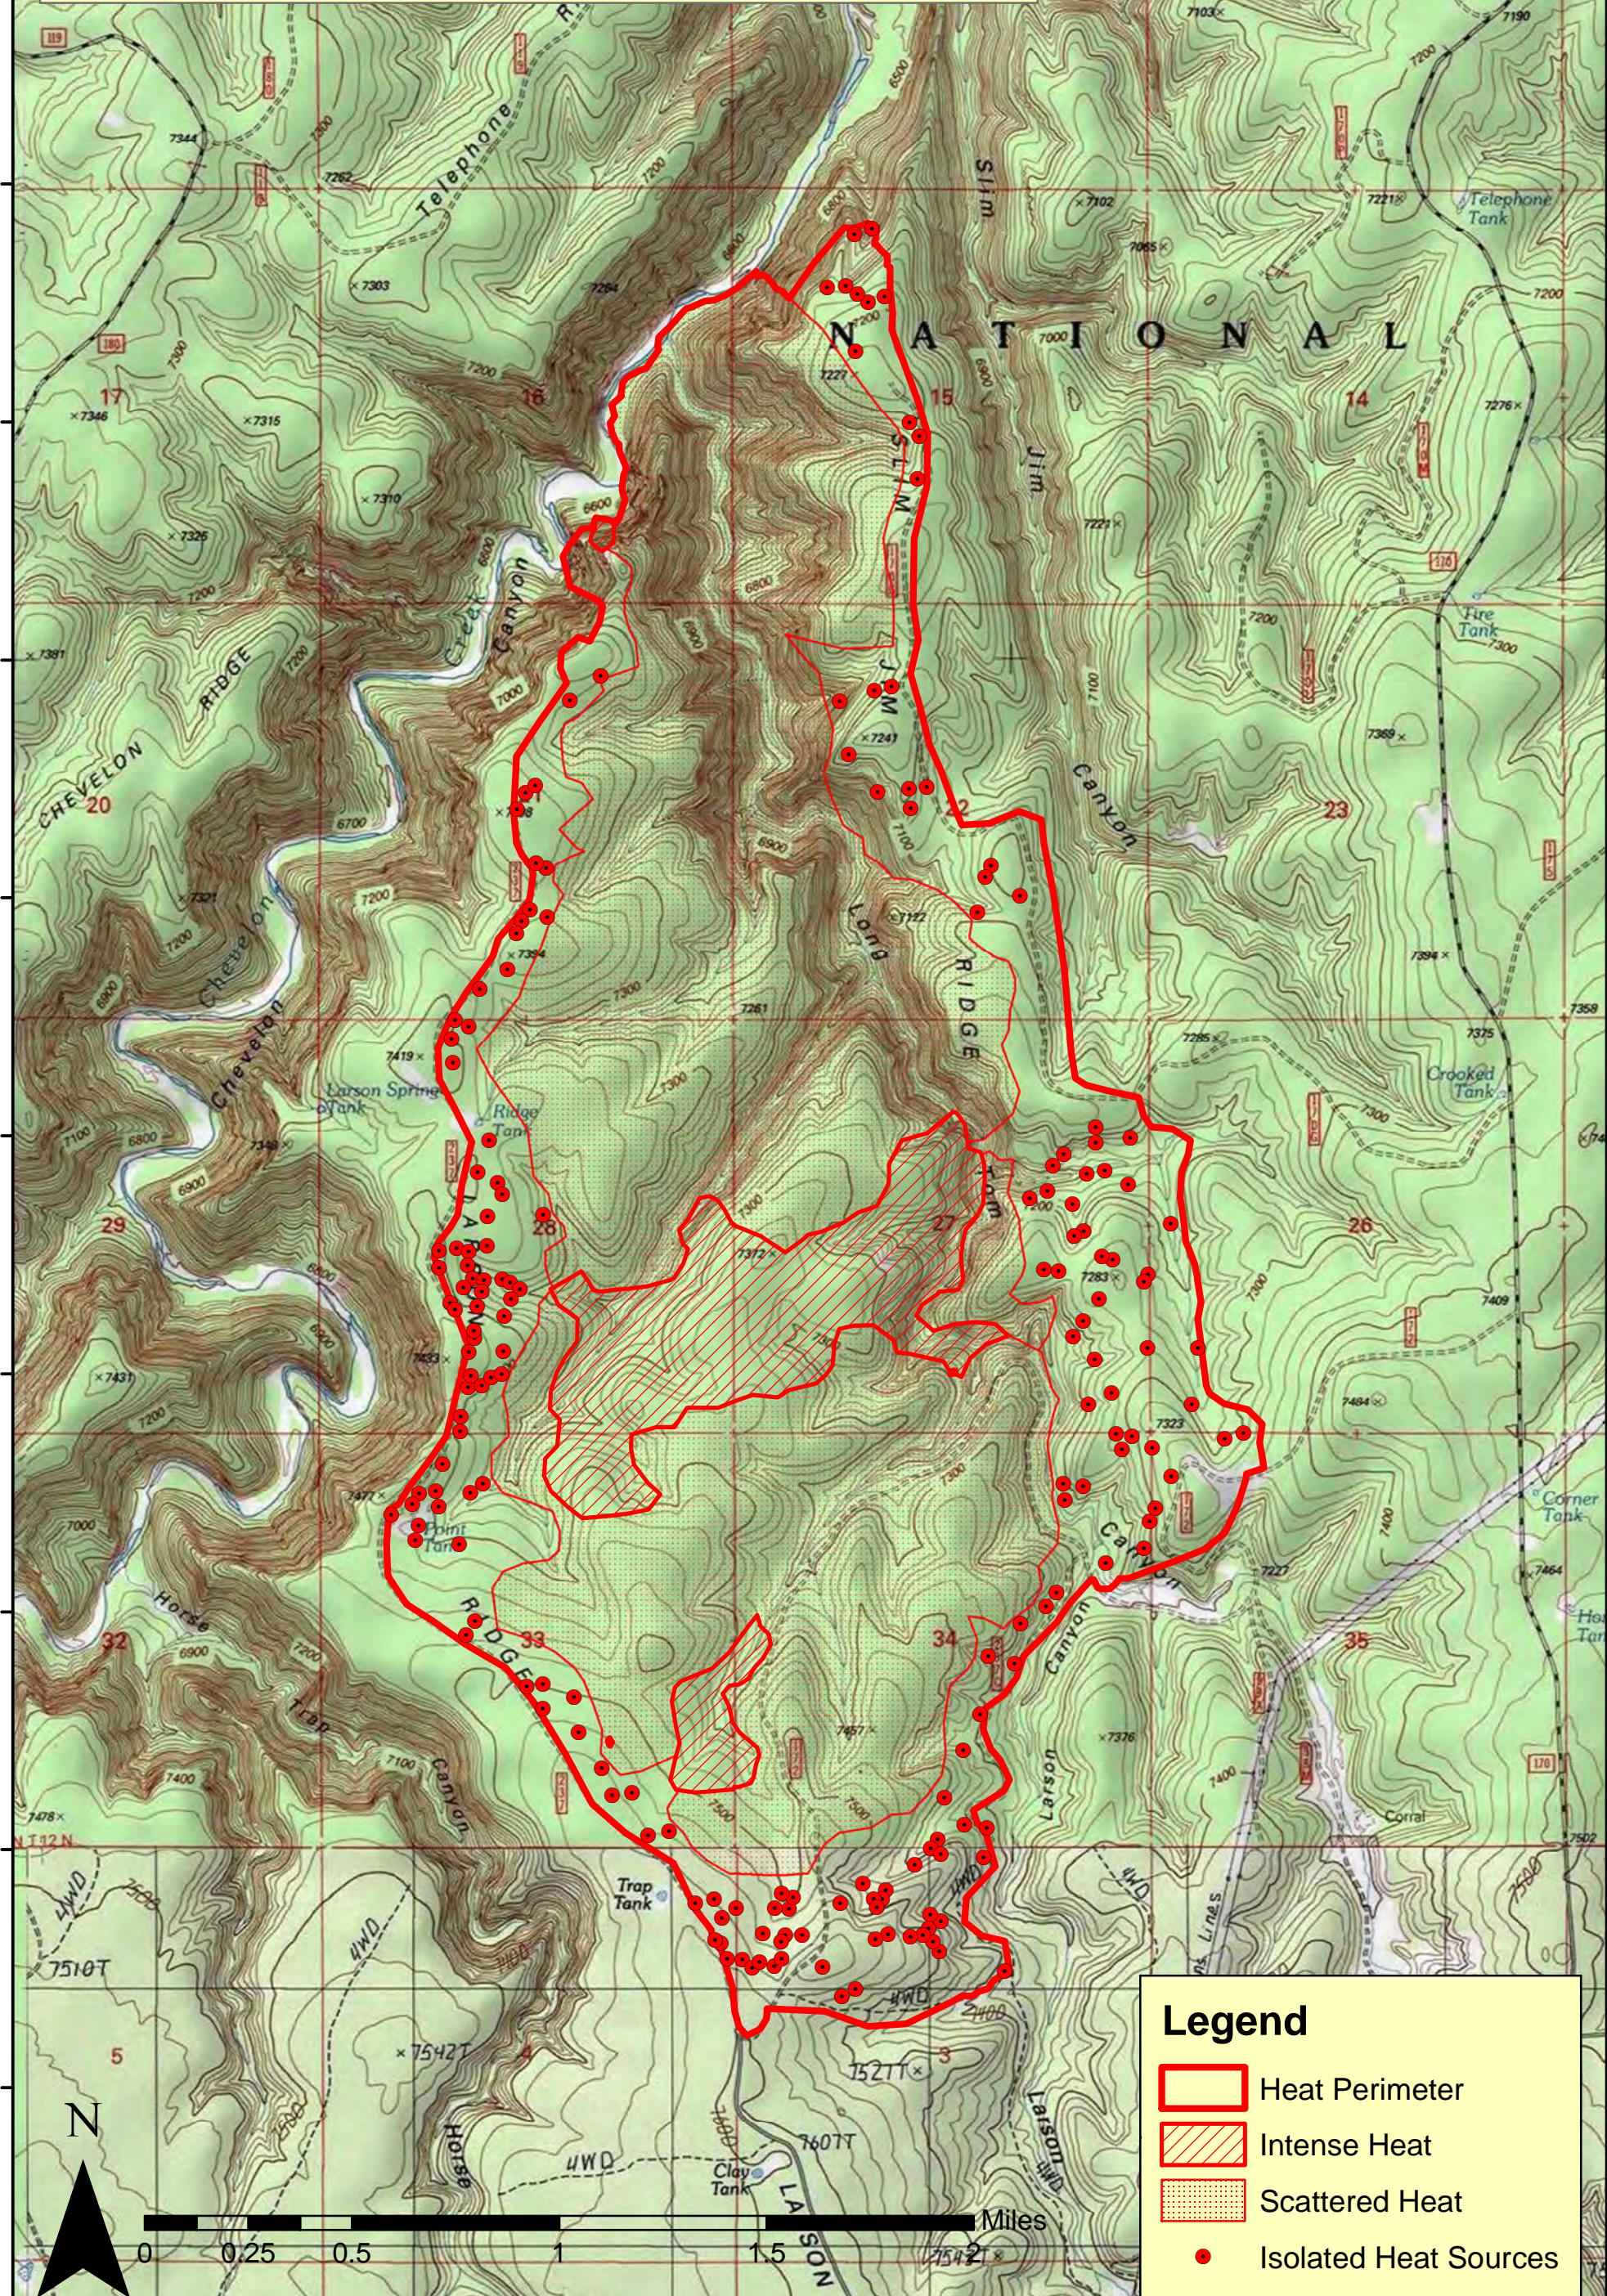

110°52'30"W 110°52'0"W 110°51'30"W 110°51'0"W 110°50'30"W 110°50'0"W 110°49'30"W 110°49'0"W

# Slim Fire (AZ-ASF-000319)

## Infrared Heat Sources, 6/6/2017 2213 hrs MST

IRIN: Tom Mellin

### Legend

- Heat Perimeter
- Intense Heat
- Scattered Heat
- Isolated Heat Sources

Copyright © 2013 National Geographic Society, i-cubed

110°52'30"W 110°52'0"W 110°51'30"W 110°51'0"W 110°50'30"W 110°50'0"W 110°49'30"W 110°49'0"W