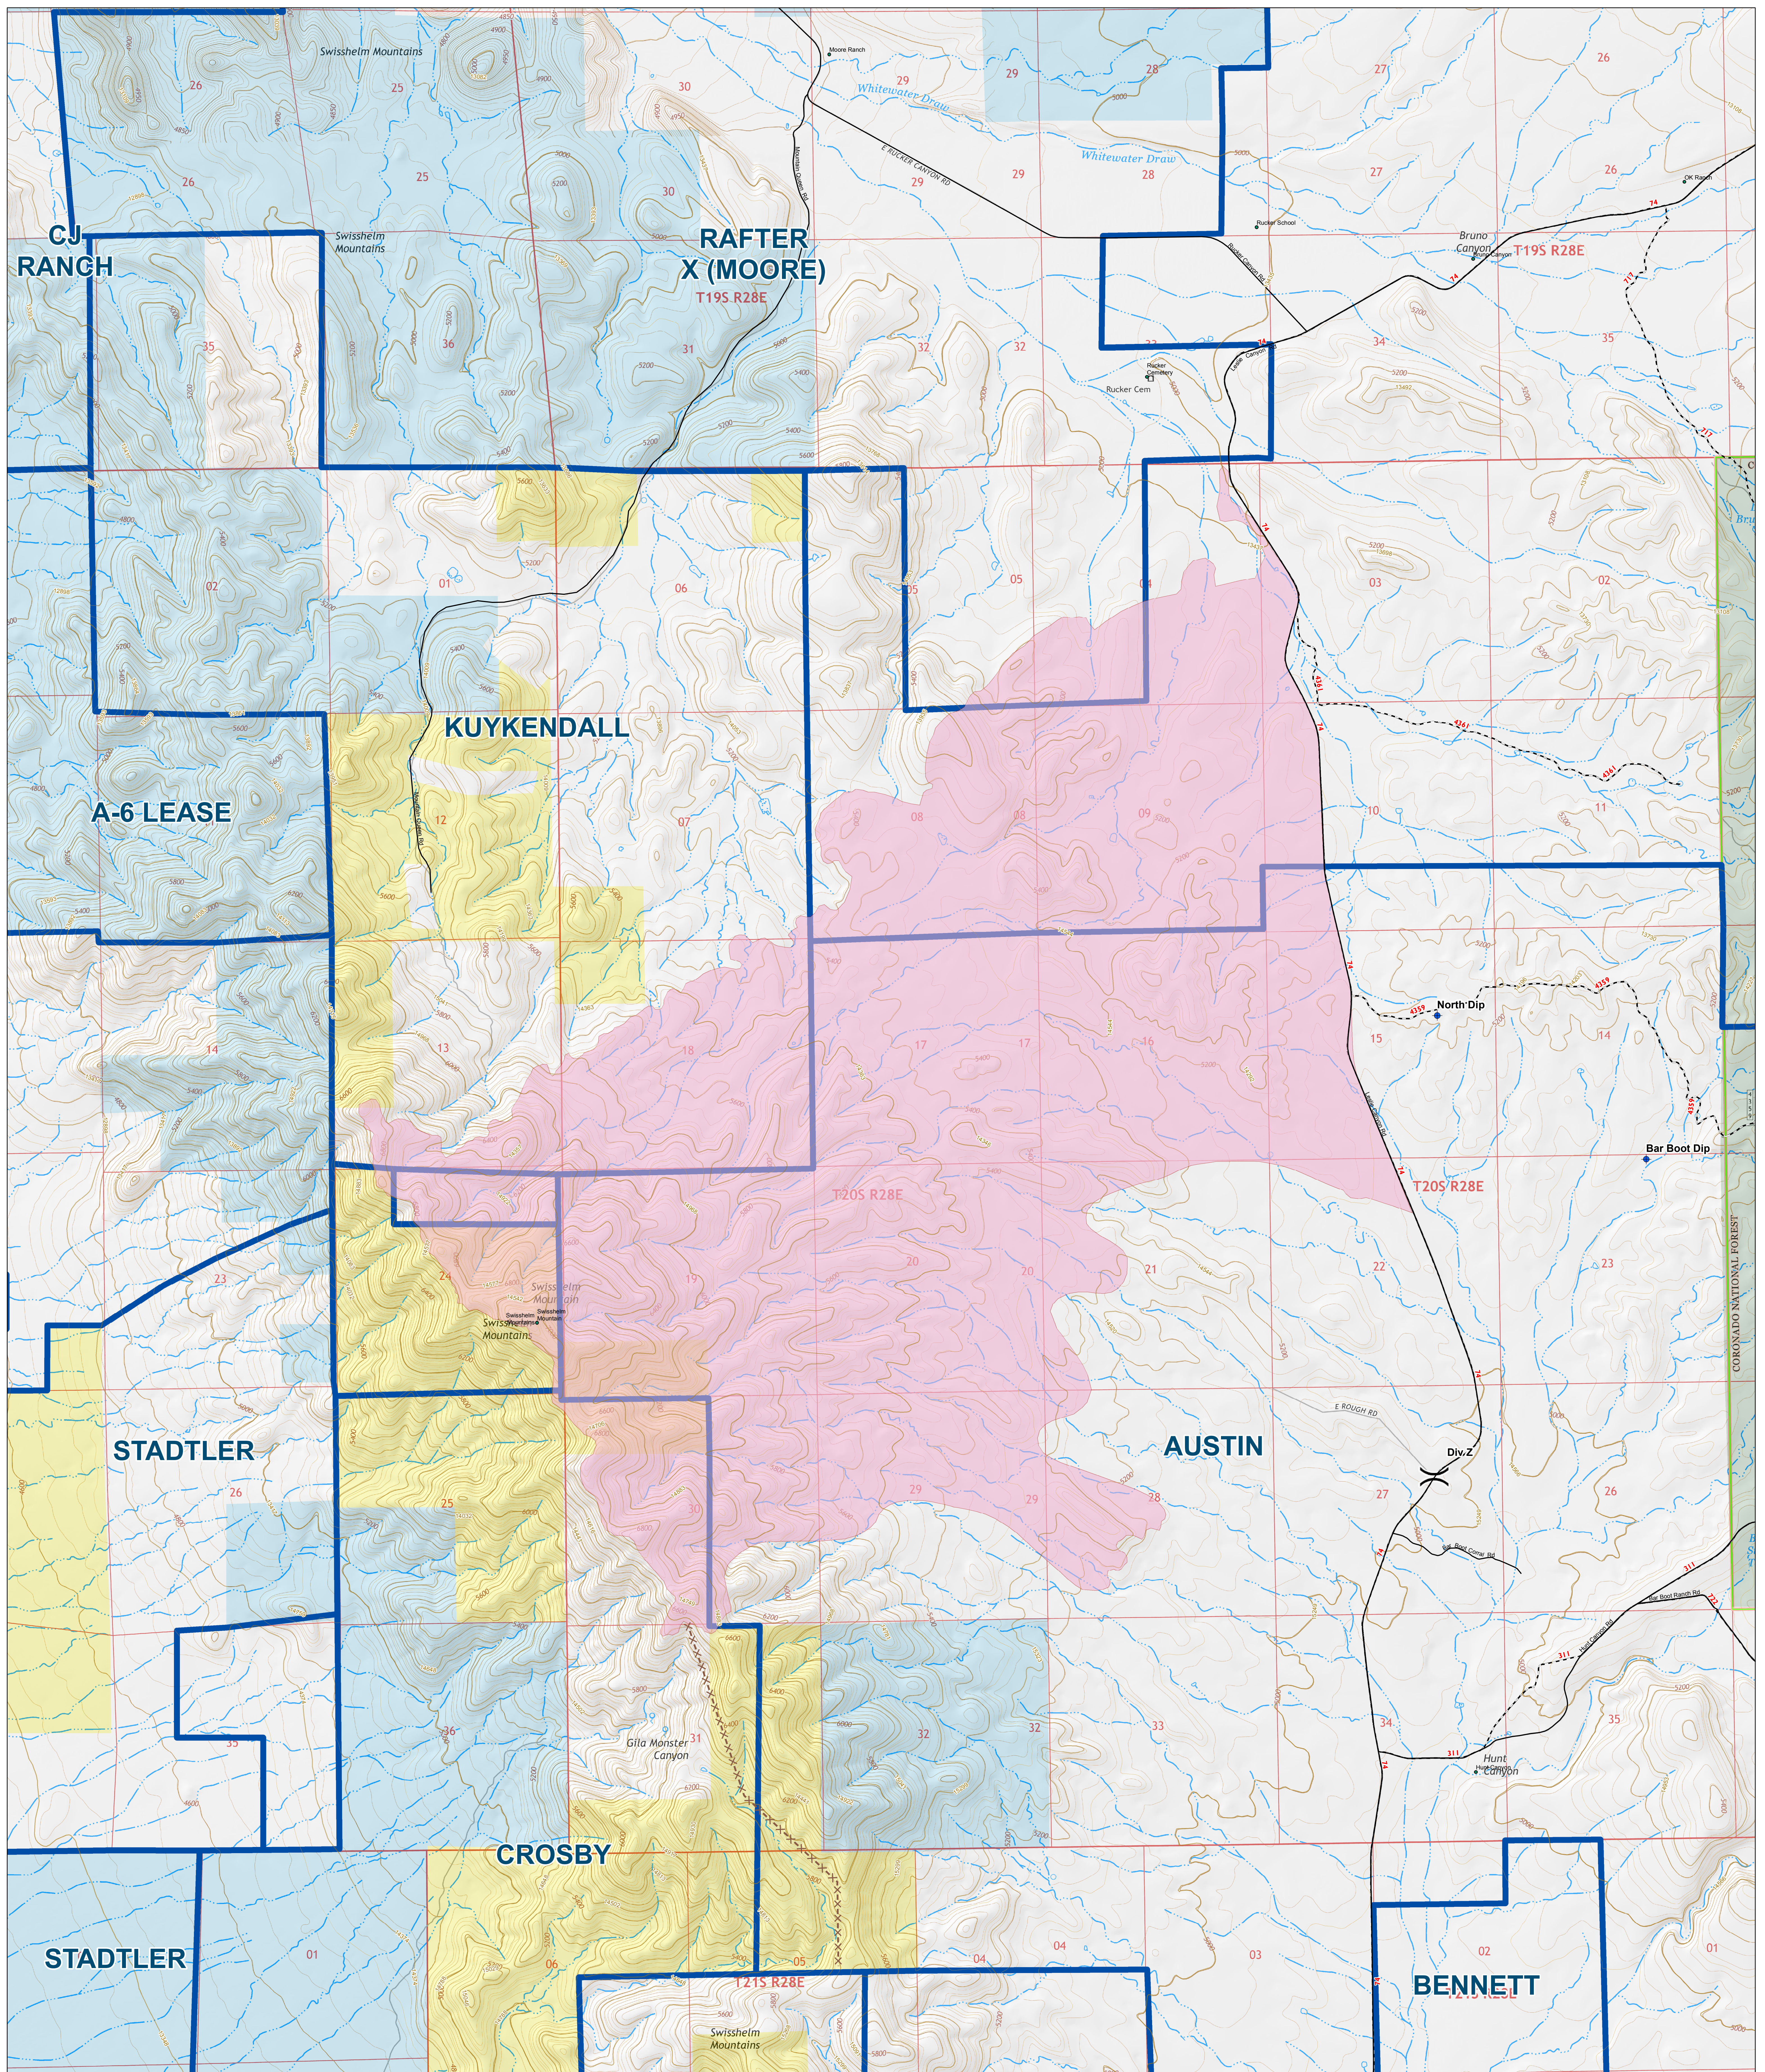

# AZ State Land Allotments Related to Swisshelms Fire

State Allotments related to Swisshelms Fire  
 AZ-A3S-5188K3AR

6/30/2017 GIS Acres 6780 06/30/2017 0600

Roads	Dip Site	Division Break	Ownership	BLM	Private
Wildfire Daily Fire Perimeter			State Land Allotments	Forest	State Trust

1:15,000  
 NAD 1983 UTM Zone 12N  
 600000 1012500 N

CORONADO NATIONAL FOREST