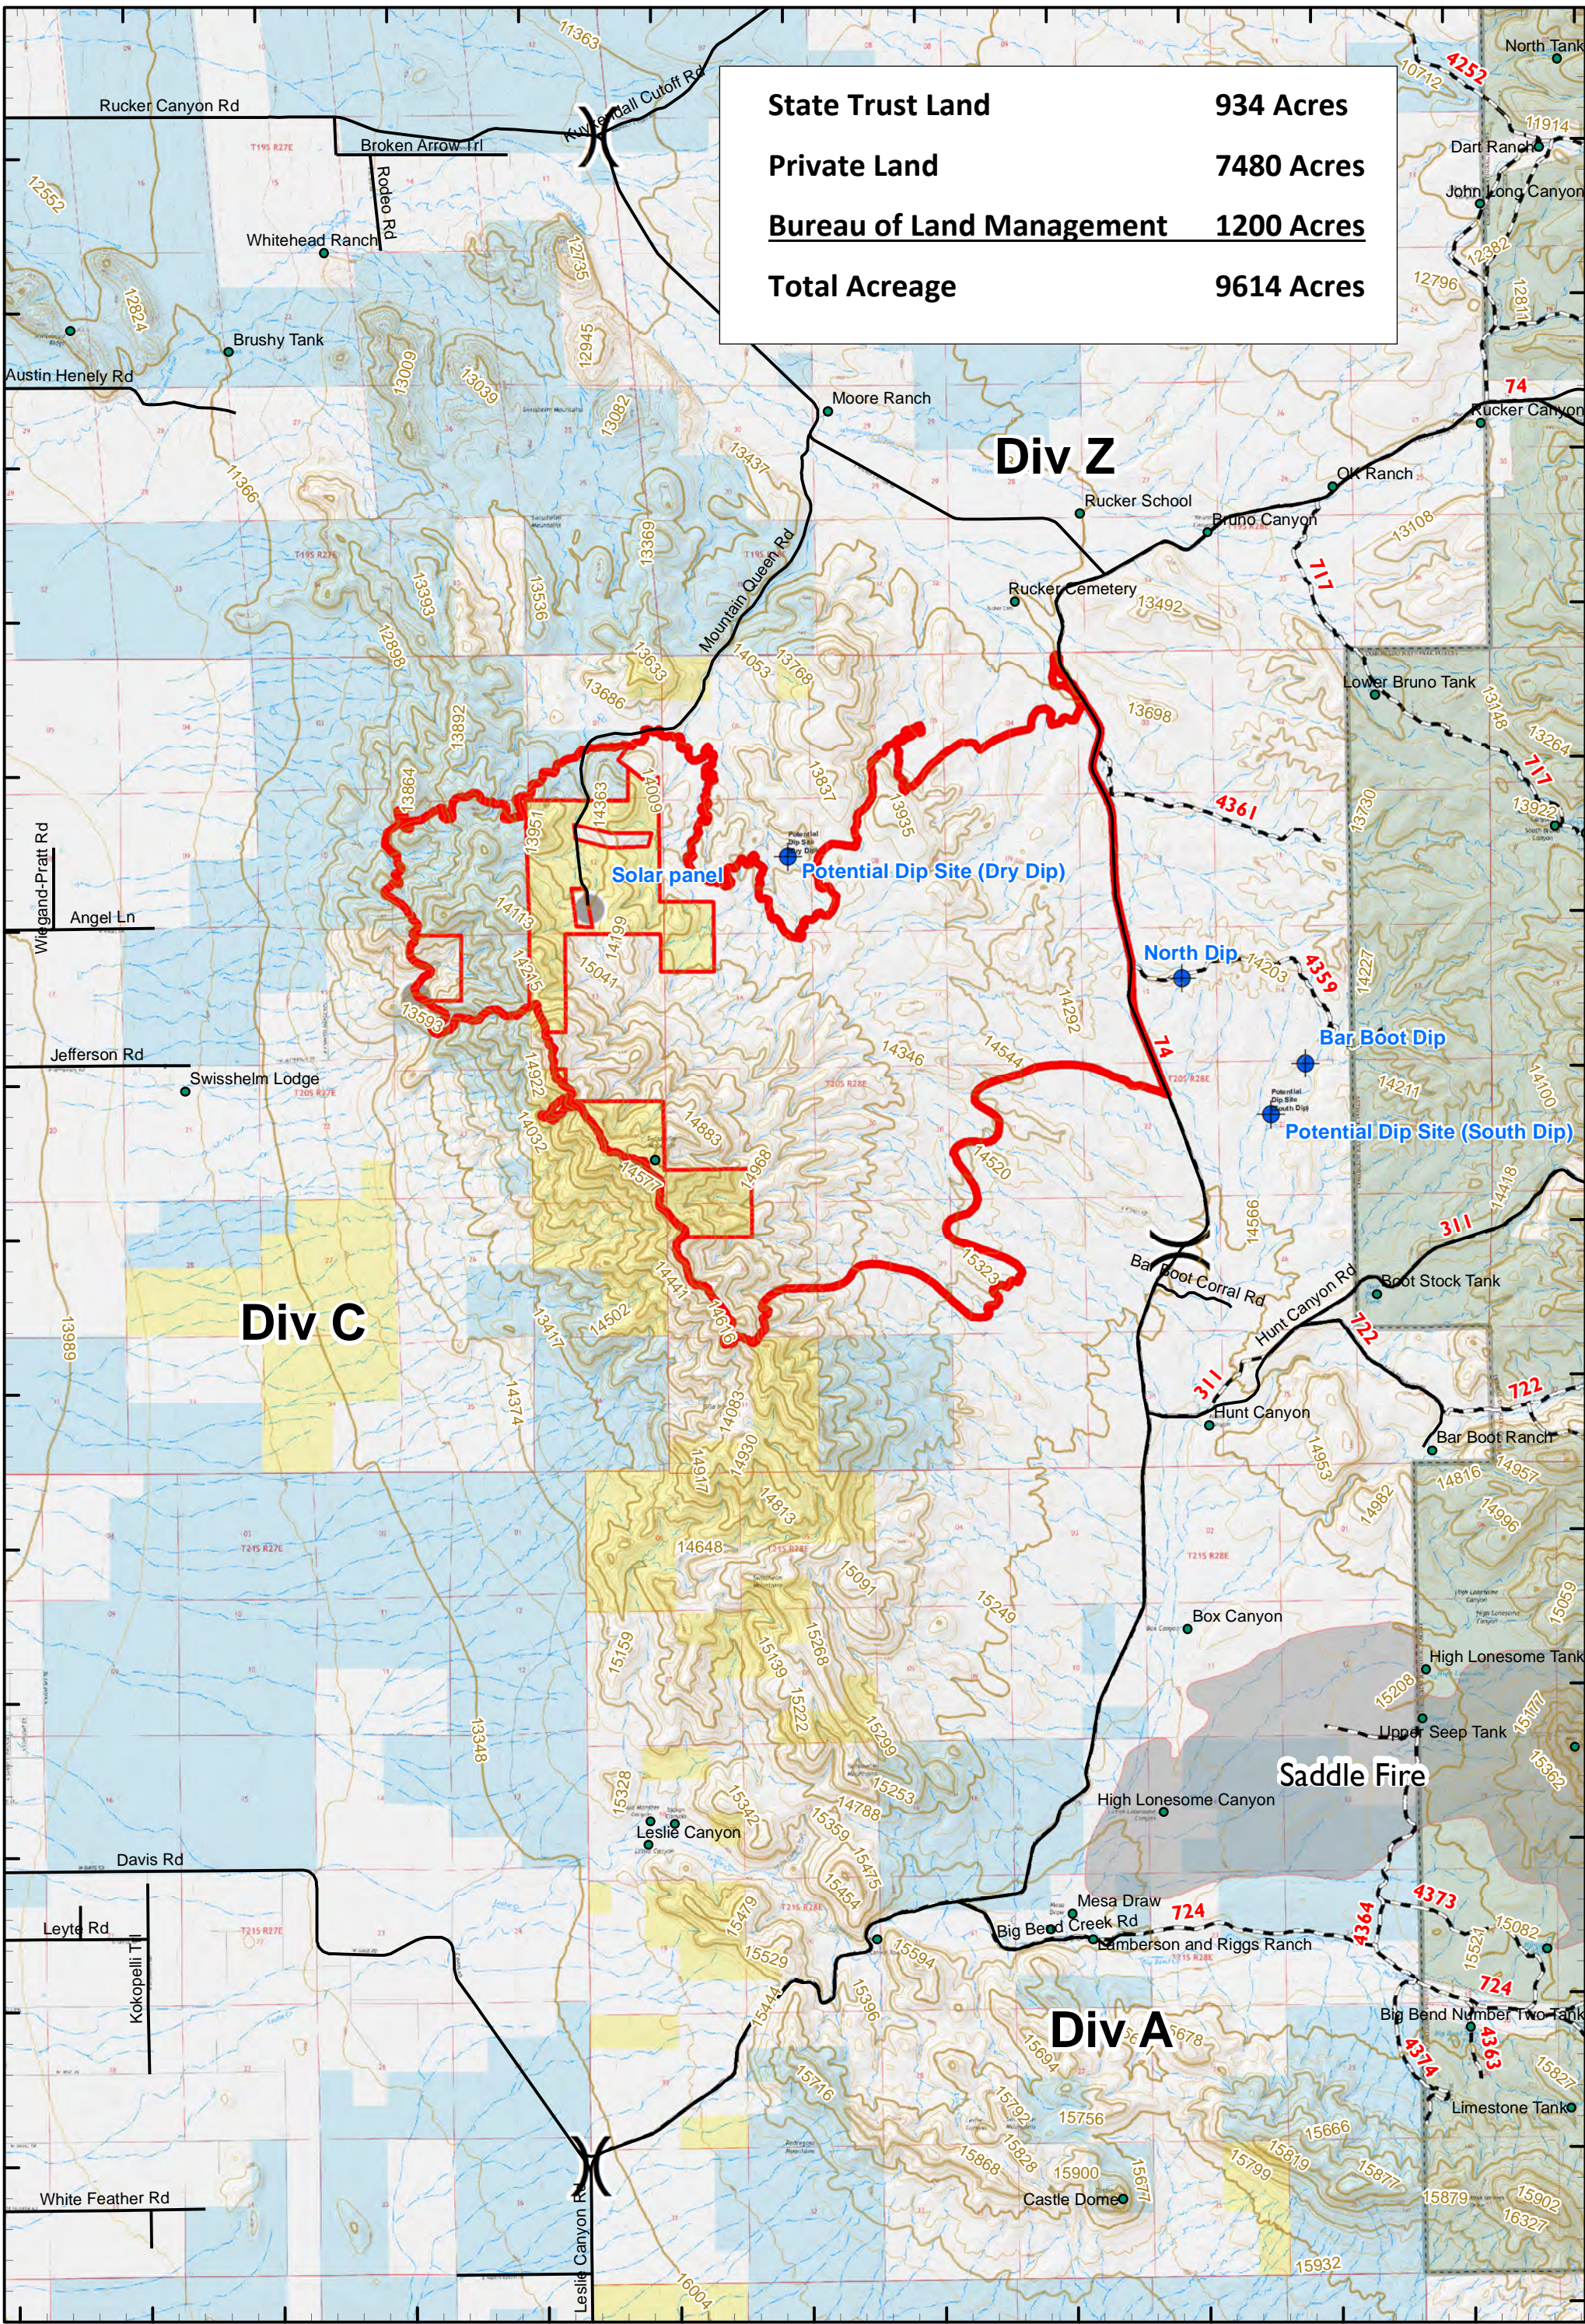

State Trust Land	934 Acres
Private Land	7480 Acres
Bureau of Land Management	1200 Acres
Total Acreage	9614 Acres

Swishhels Acreage by Ownership

AZ-A3S-5188

Day Shift 7/2/2017

scfs 7/2/2017 0755

Event Polygon	Roads	Dip Site) (Division Break	Ownership	
FS Boundary	FS Roads	Other		BLM	State Trust
				Forest	