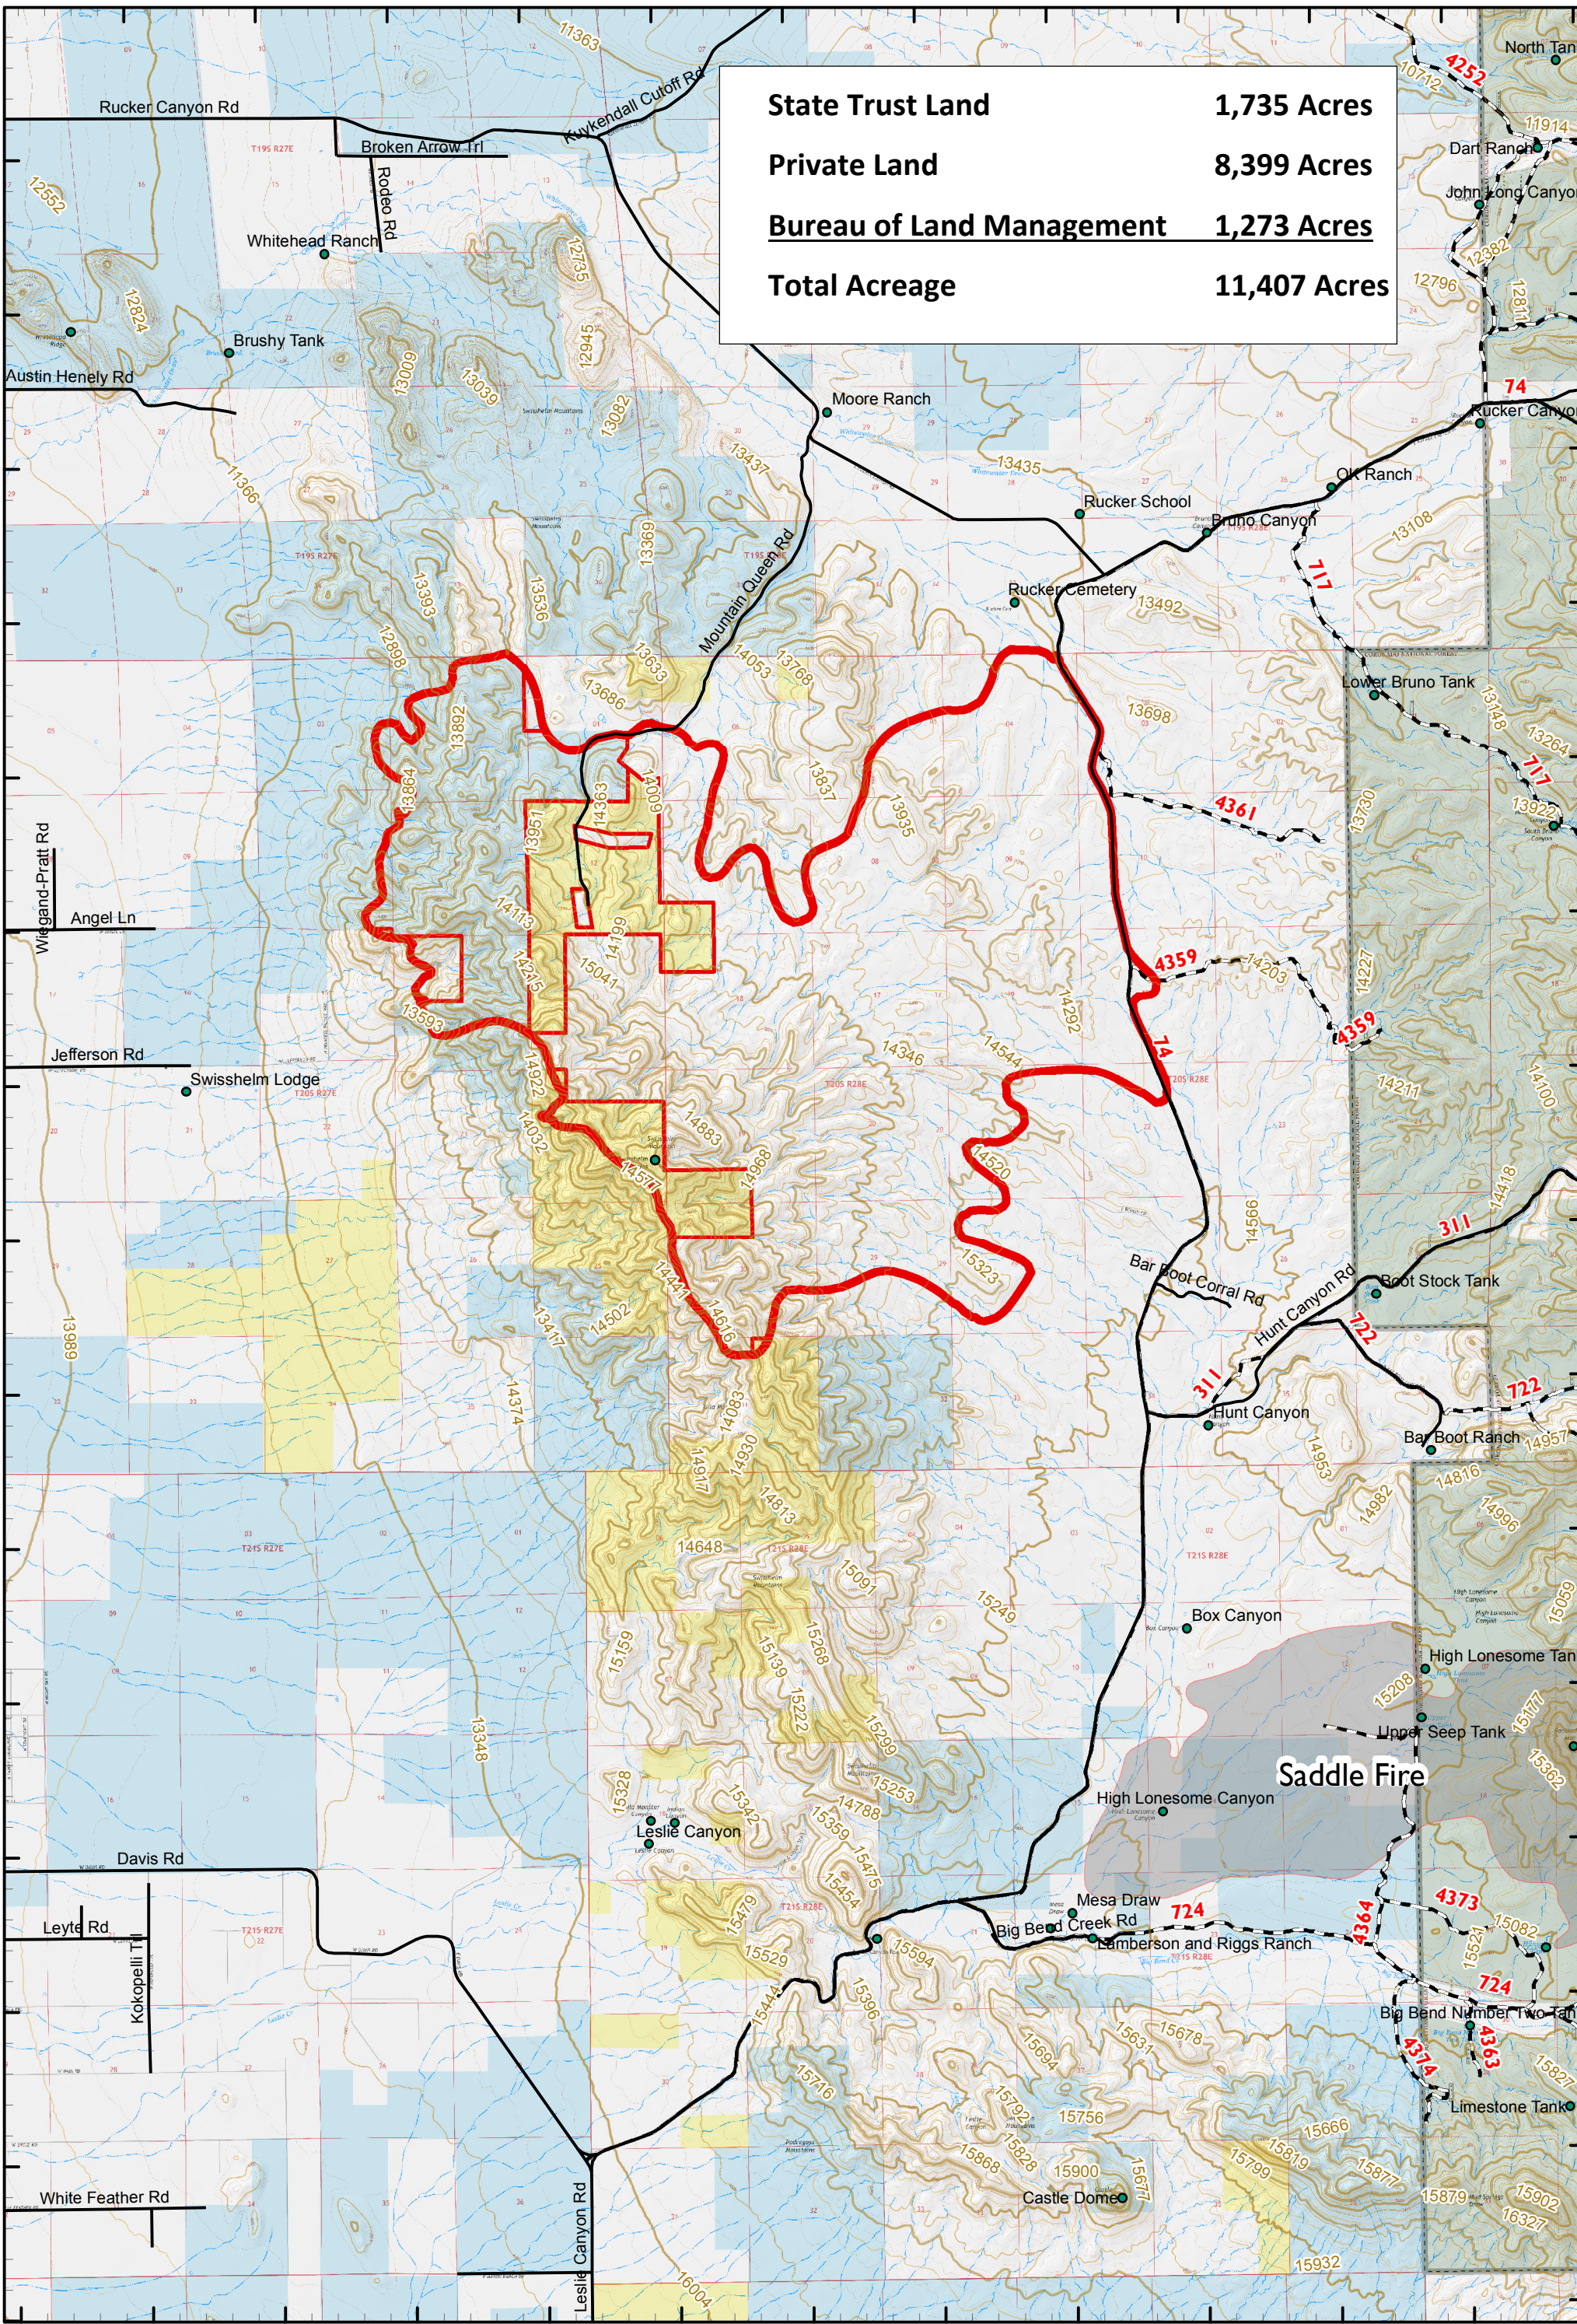

<b>State Trust Land</b>	<b>1,735 Acres</b>
<b>Private Land</b>	<b>8,399 Acres</b>
<b>Bureau of Land Management</b>	<b>1,273 Acres</b>
<b>Total Acreage</b>	<b>11,407 Acres</b>

**Swisshelms Acreage by Ownership**

AZ-A3S-5188  
Day Shift 7/3/2017

scfs 7/3/2017 1849

EventPolygon	BLM	State Trust
FireByOwnership_20170703_Swisshelms_AZA3S5188_b	Forest	Private
FS Boundary		