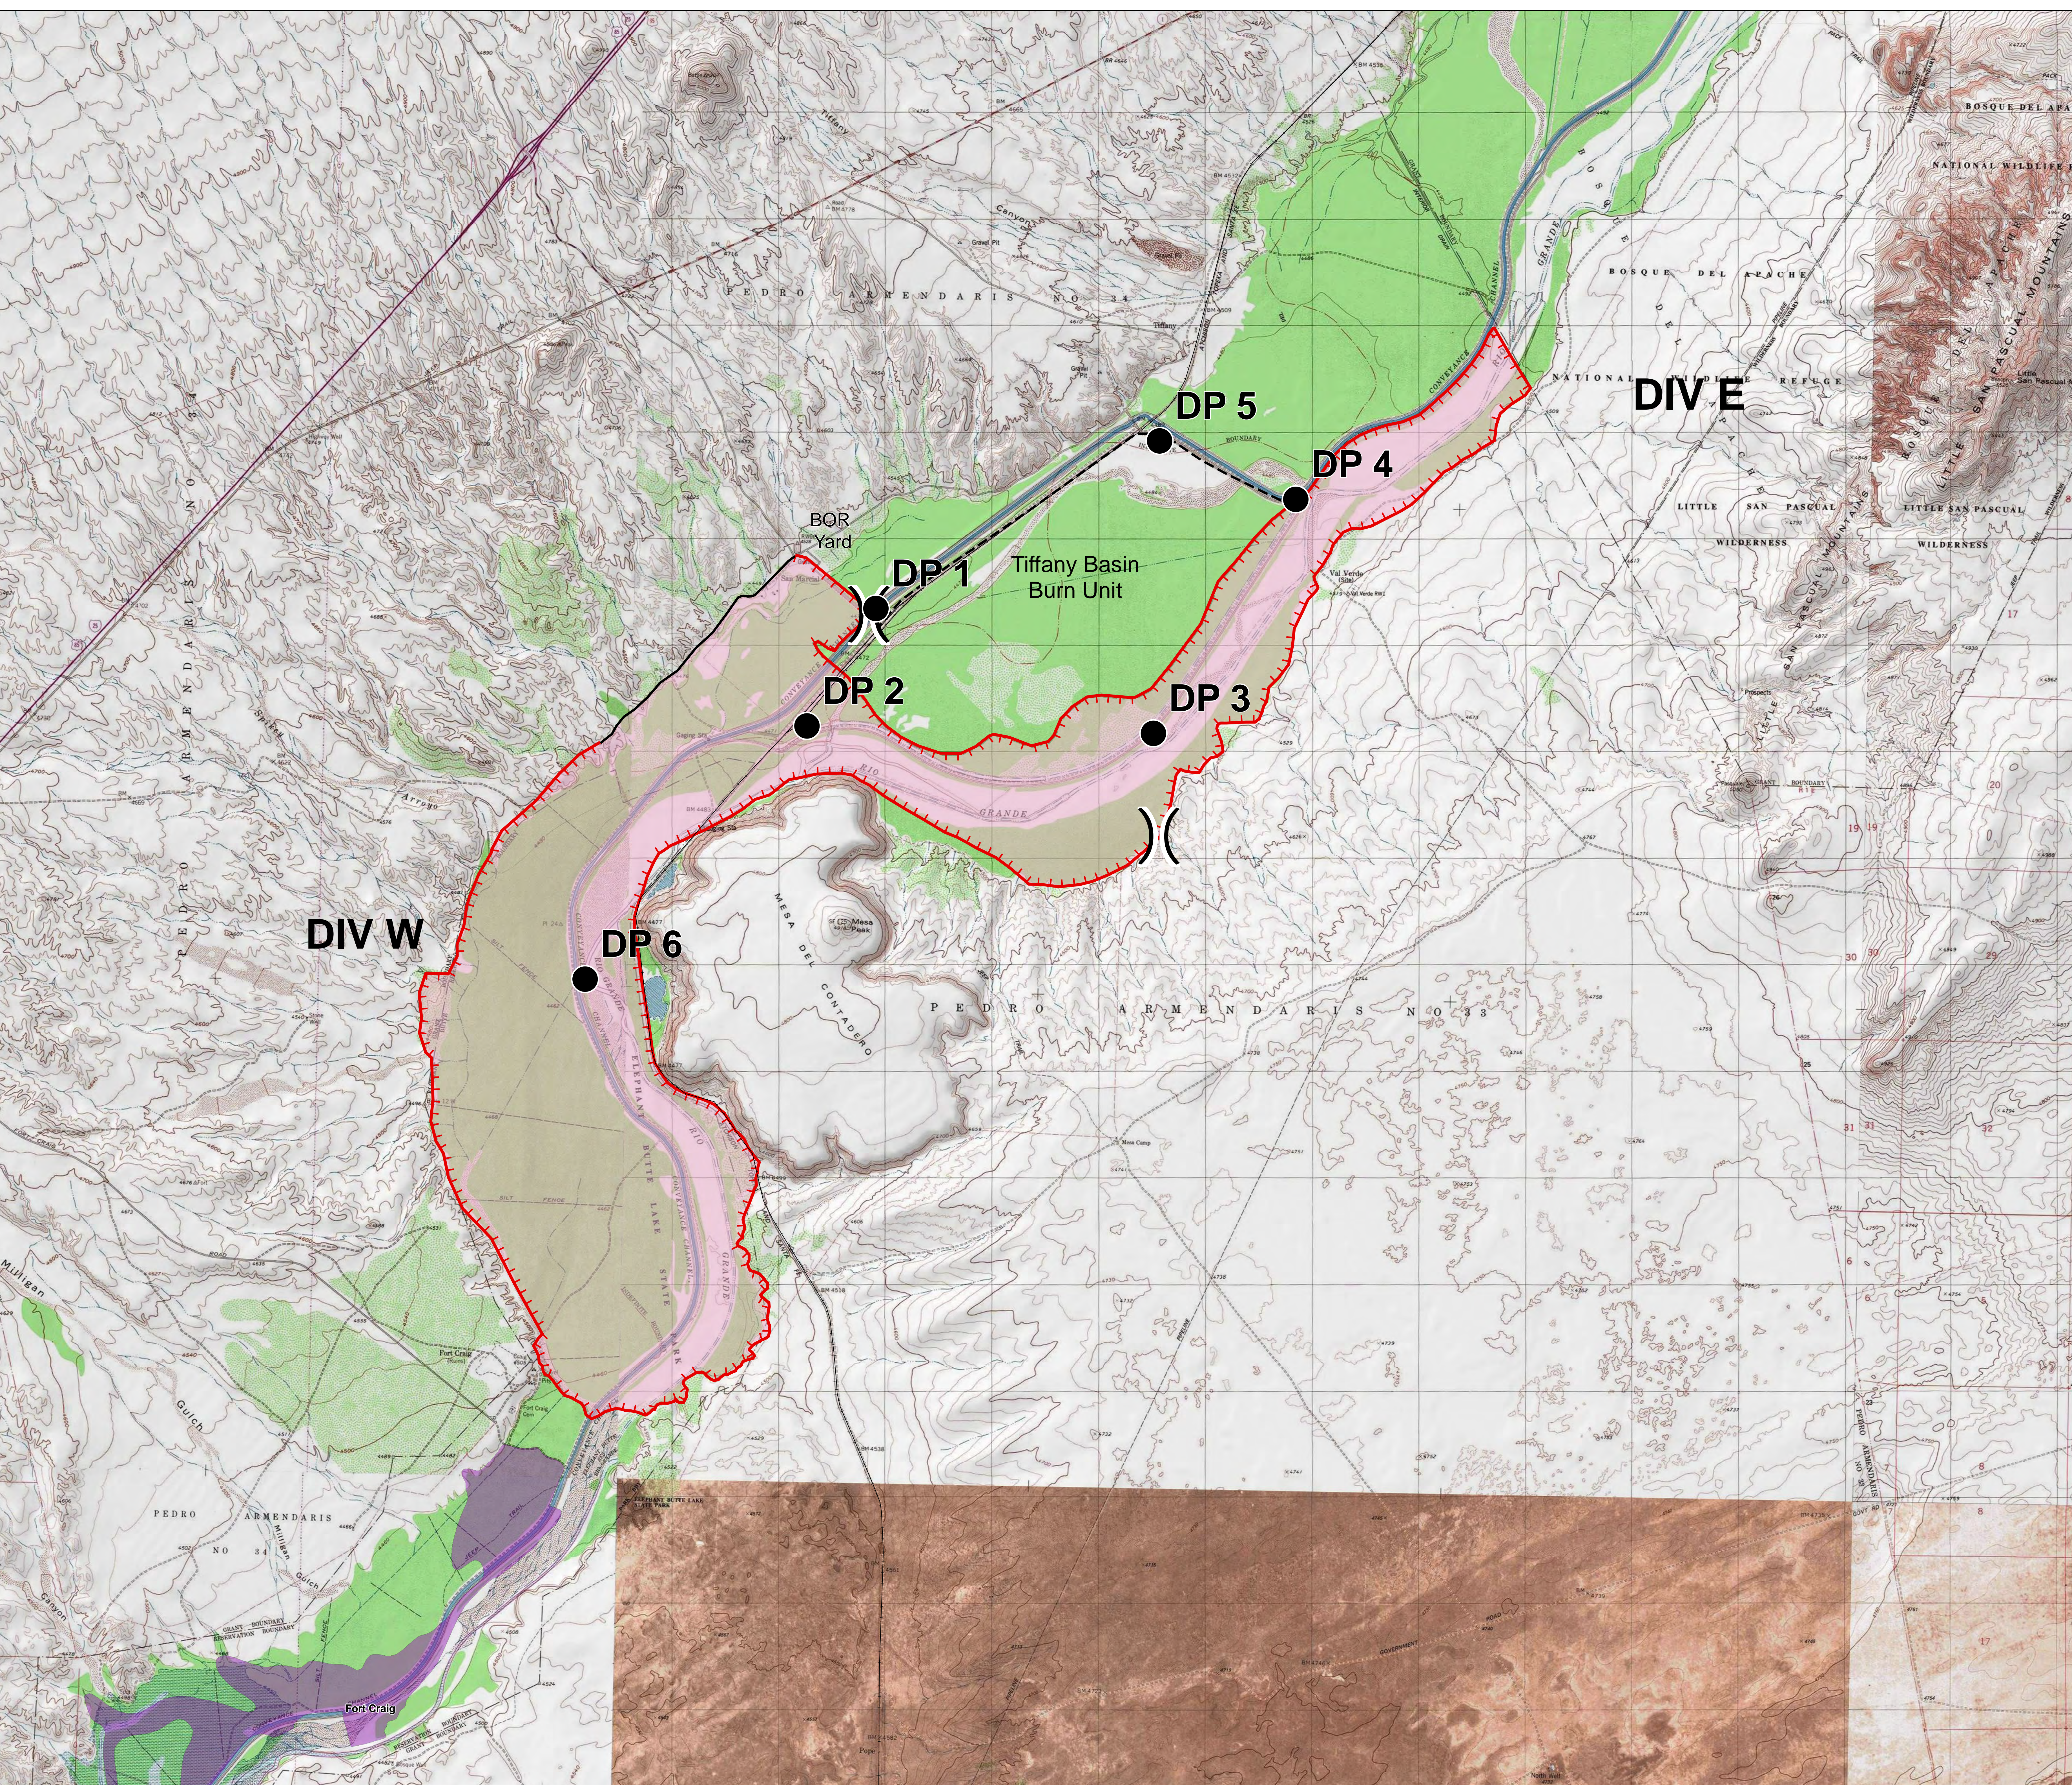

Tiffany Fire
NM-N3S-000266
PN K259 (1502)

5,968 Acres

June 30, 2017
Day Shift
Ops Map

- Drop Point
-) (Division Break
- Railroad
- Uncontrolled Fire Edge
- Completed Line
- - - Planned Fire Line
- Ft. Craig Fire

0 0.5 1 Miles