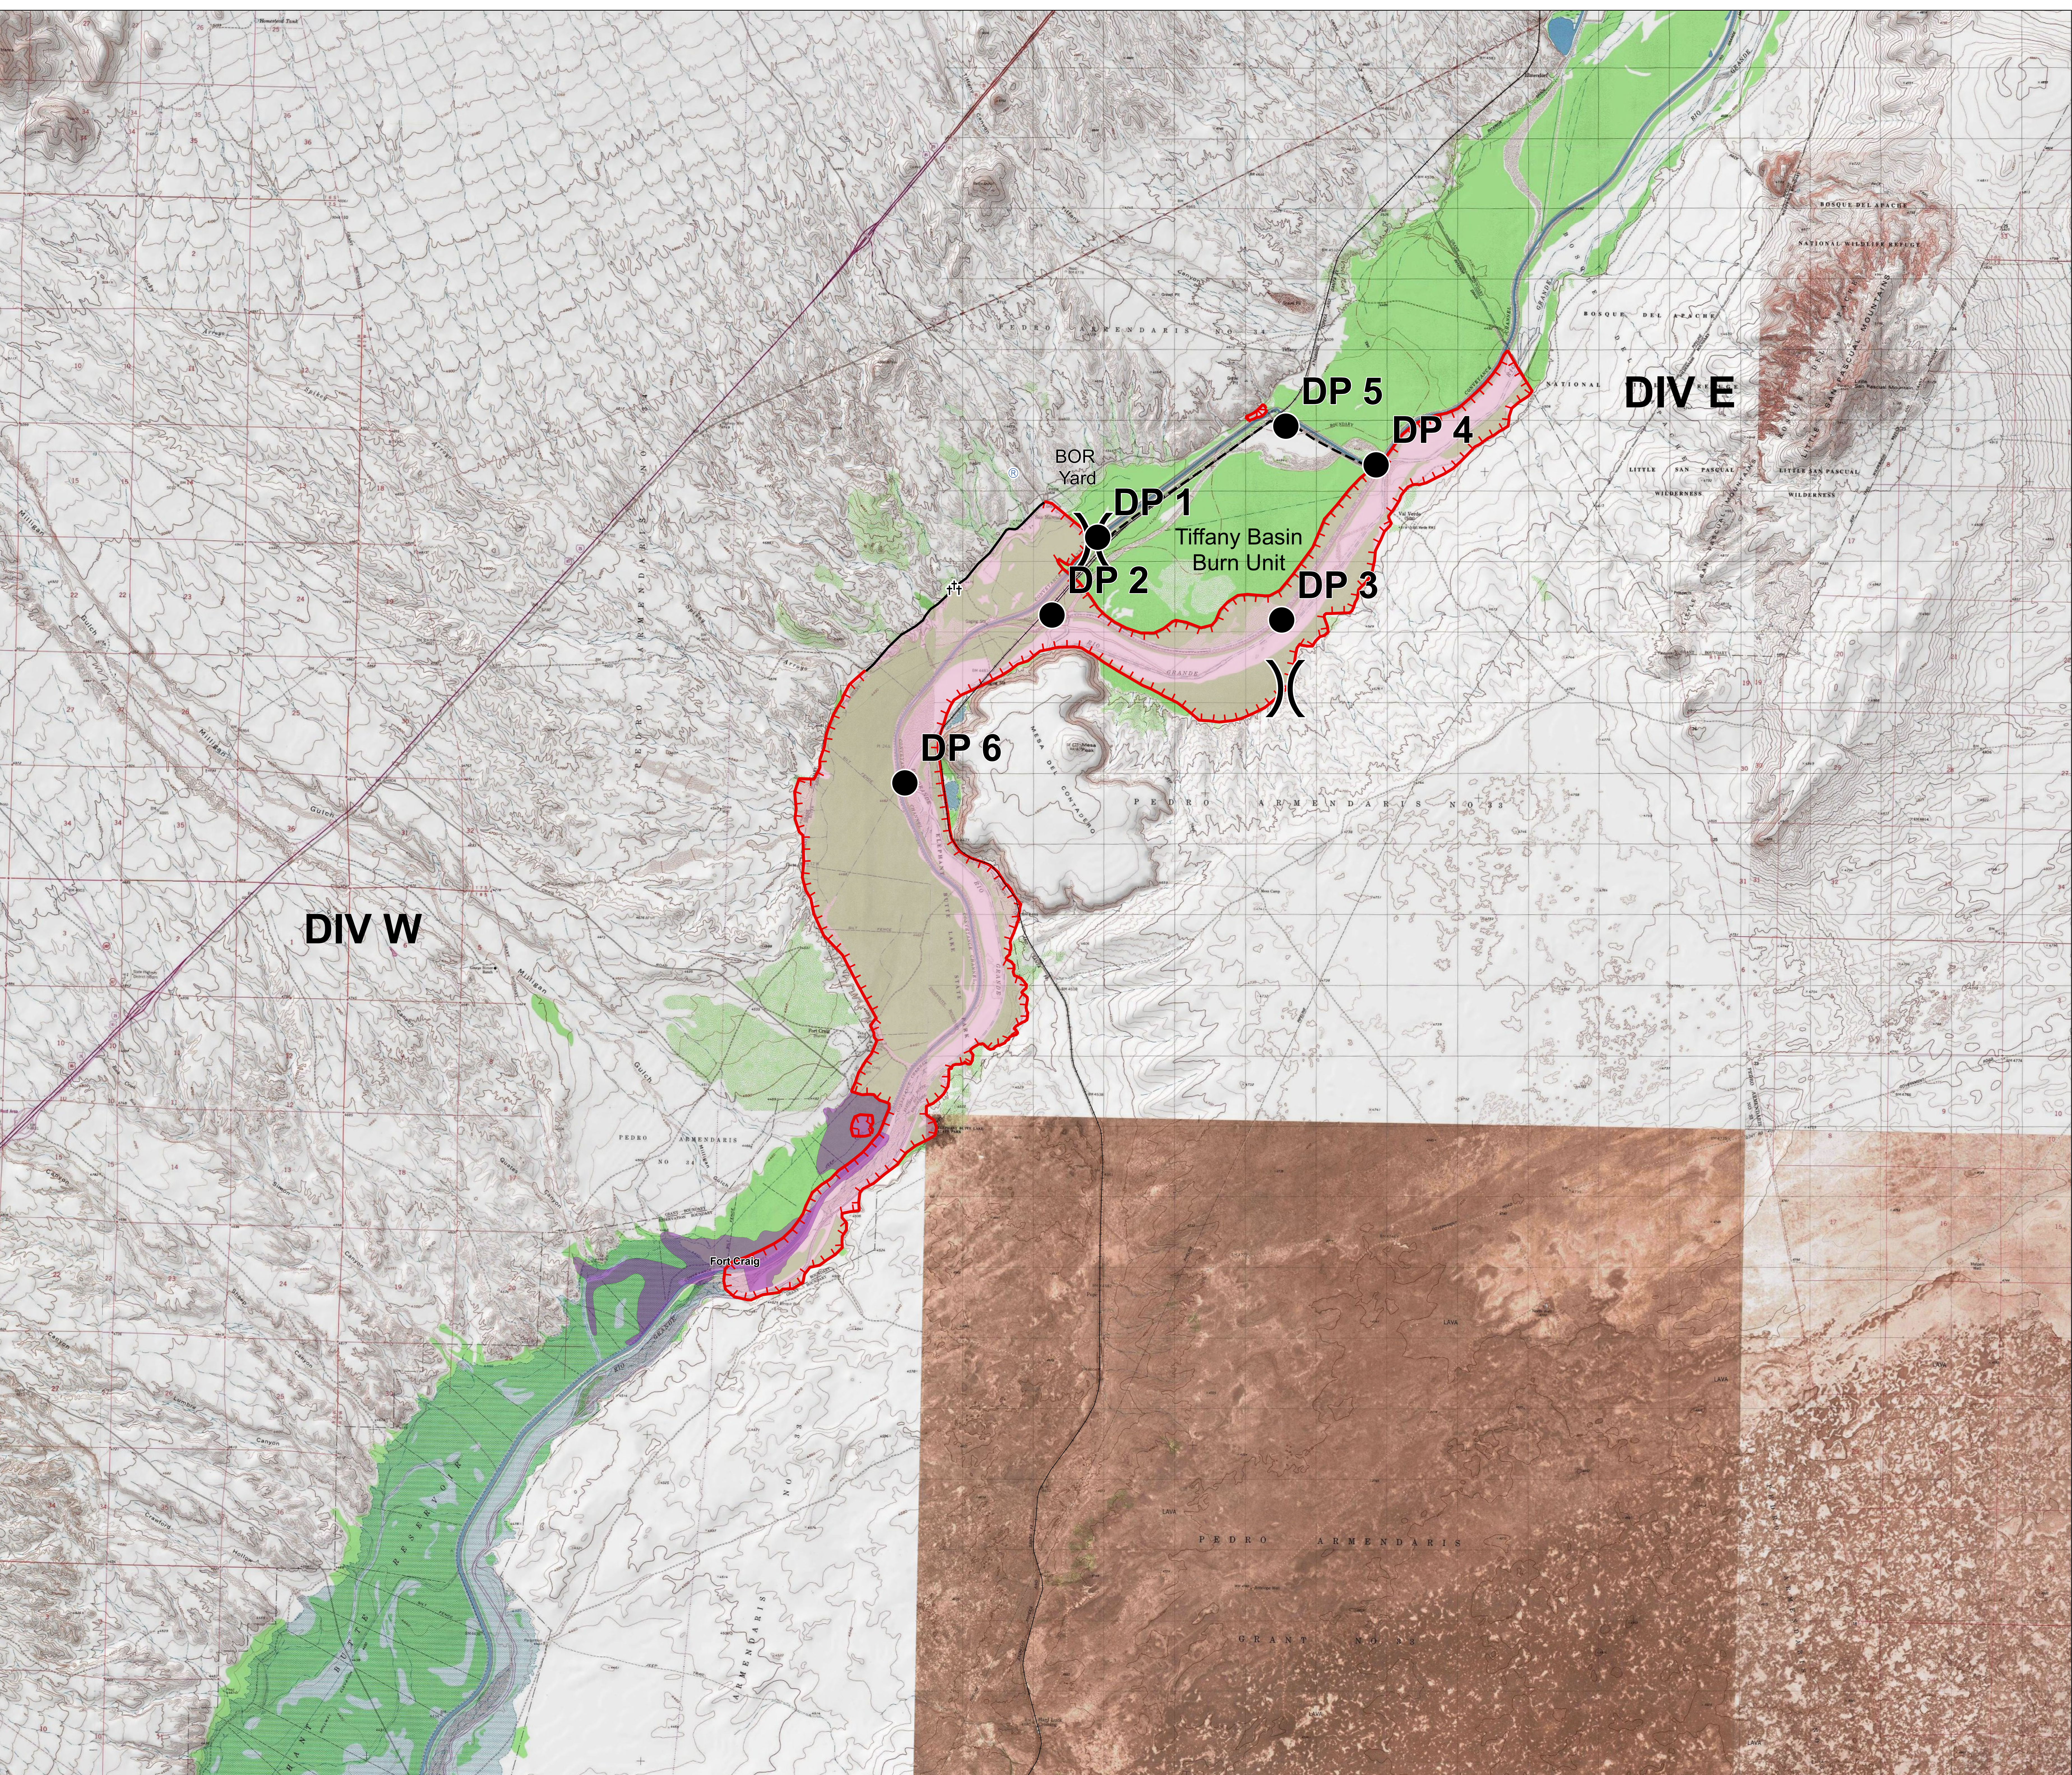

Tiffany Fire
NM-N3S-000266
PN K259 (1502)

6,258 Acres

July 1, 2017
Day Shift
Ops Map

- Drop Point
- Ⓡ Repeater
-) (Division Break
- ⛶ Cemetery
- Railroad
- Uncontrolled Fire Edge
- Completed Line
- - - Planned Fire Line
- Ft. Craig Fire

0 0.75 1.5 Miles