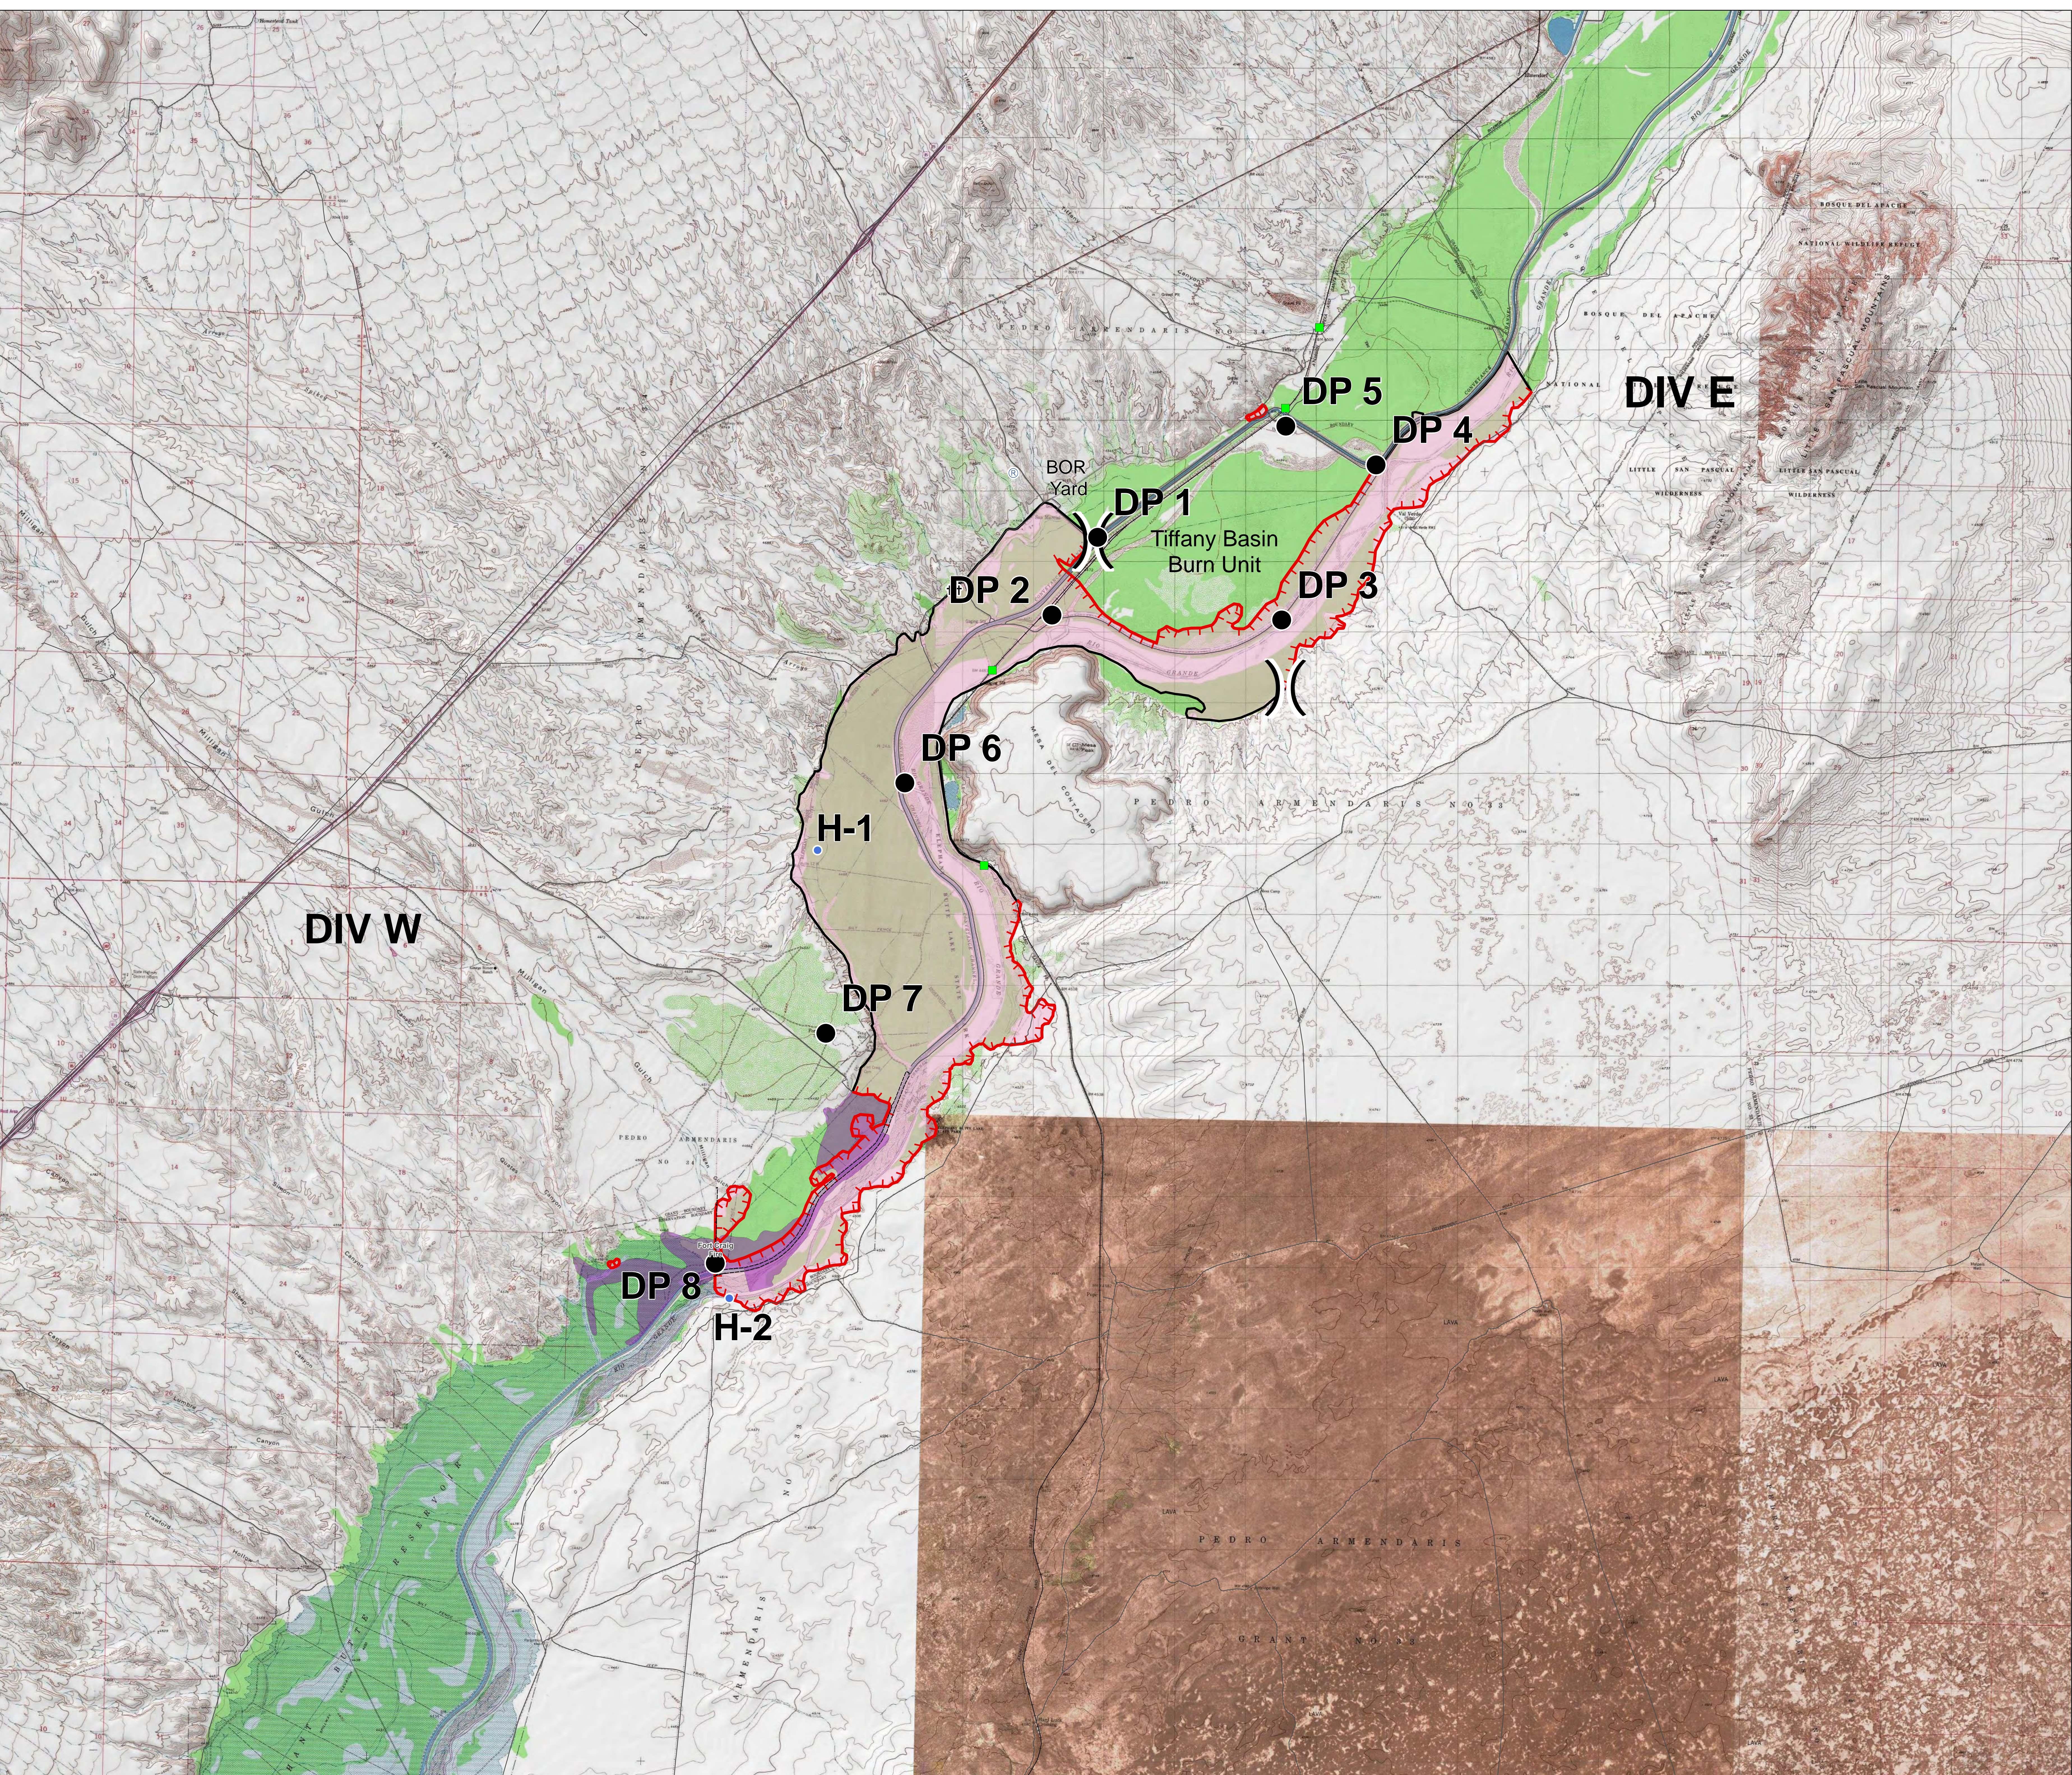

Tiffany Fire  
NM-N3S-000266  
PN K259 (1502)

6,495 Acres

July 3, 2017  
Day Shift  
Ops Map

- RR Bridges
- Drop Point
- Helispot
- Repeater
- Division Break
- Cemetery
- EPE Powerline GPS
- Roads
- Railroad
- Uncontrolled Fire Edge
- Completed Line
- Ft. Craig Fire

0 0.5 1 Miles