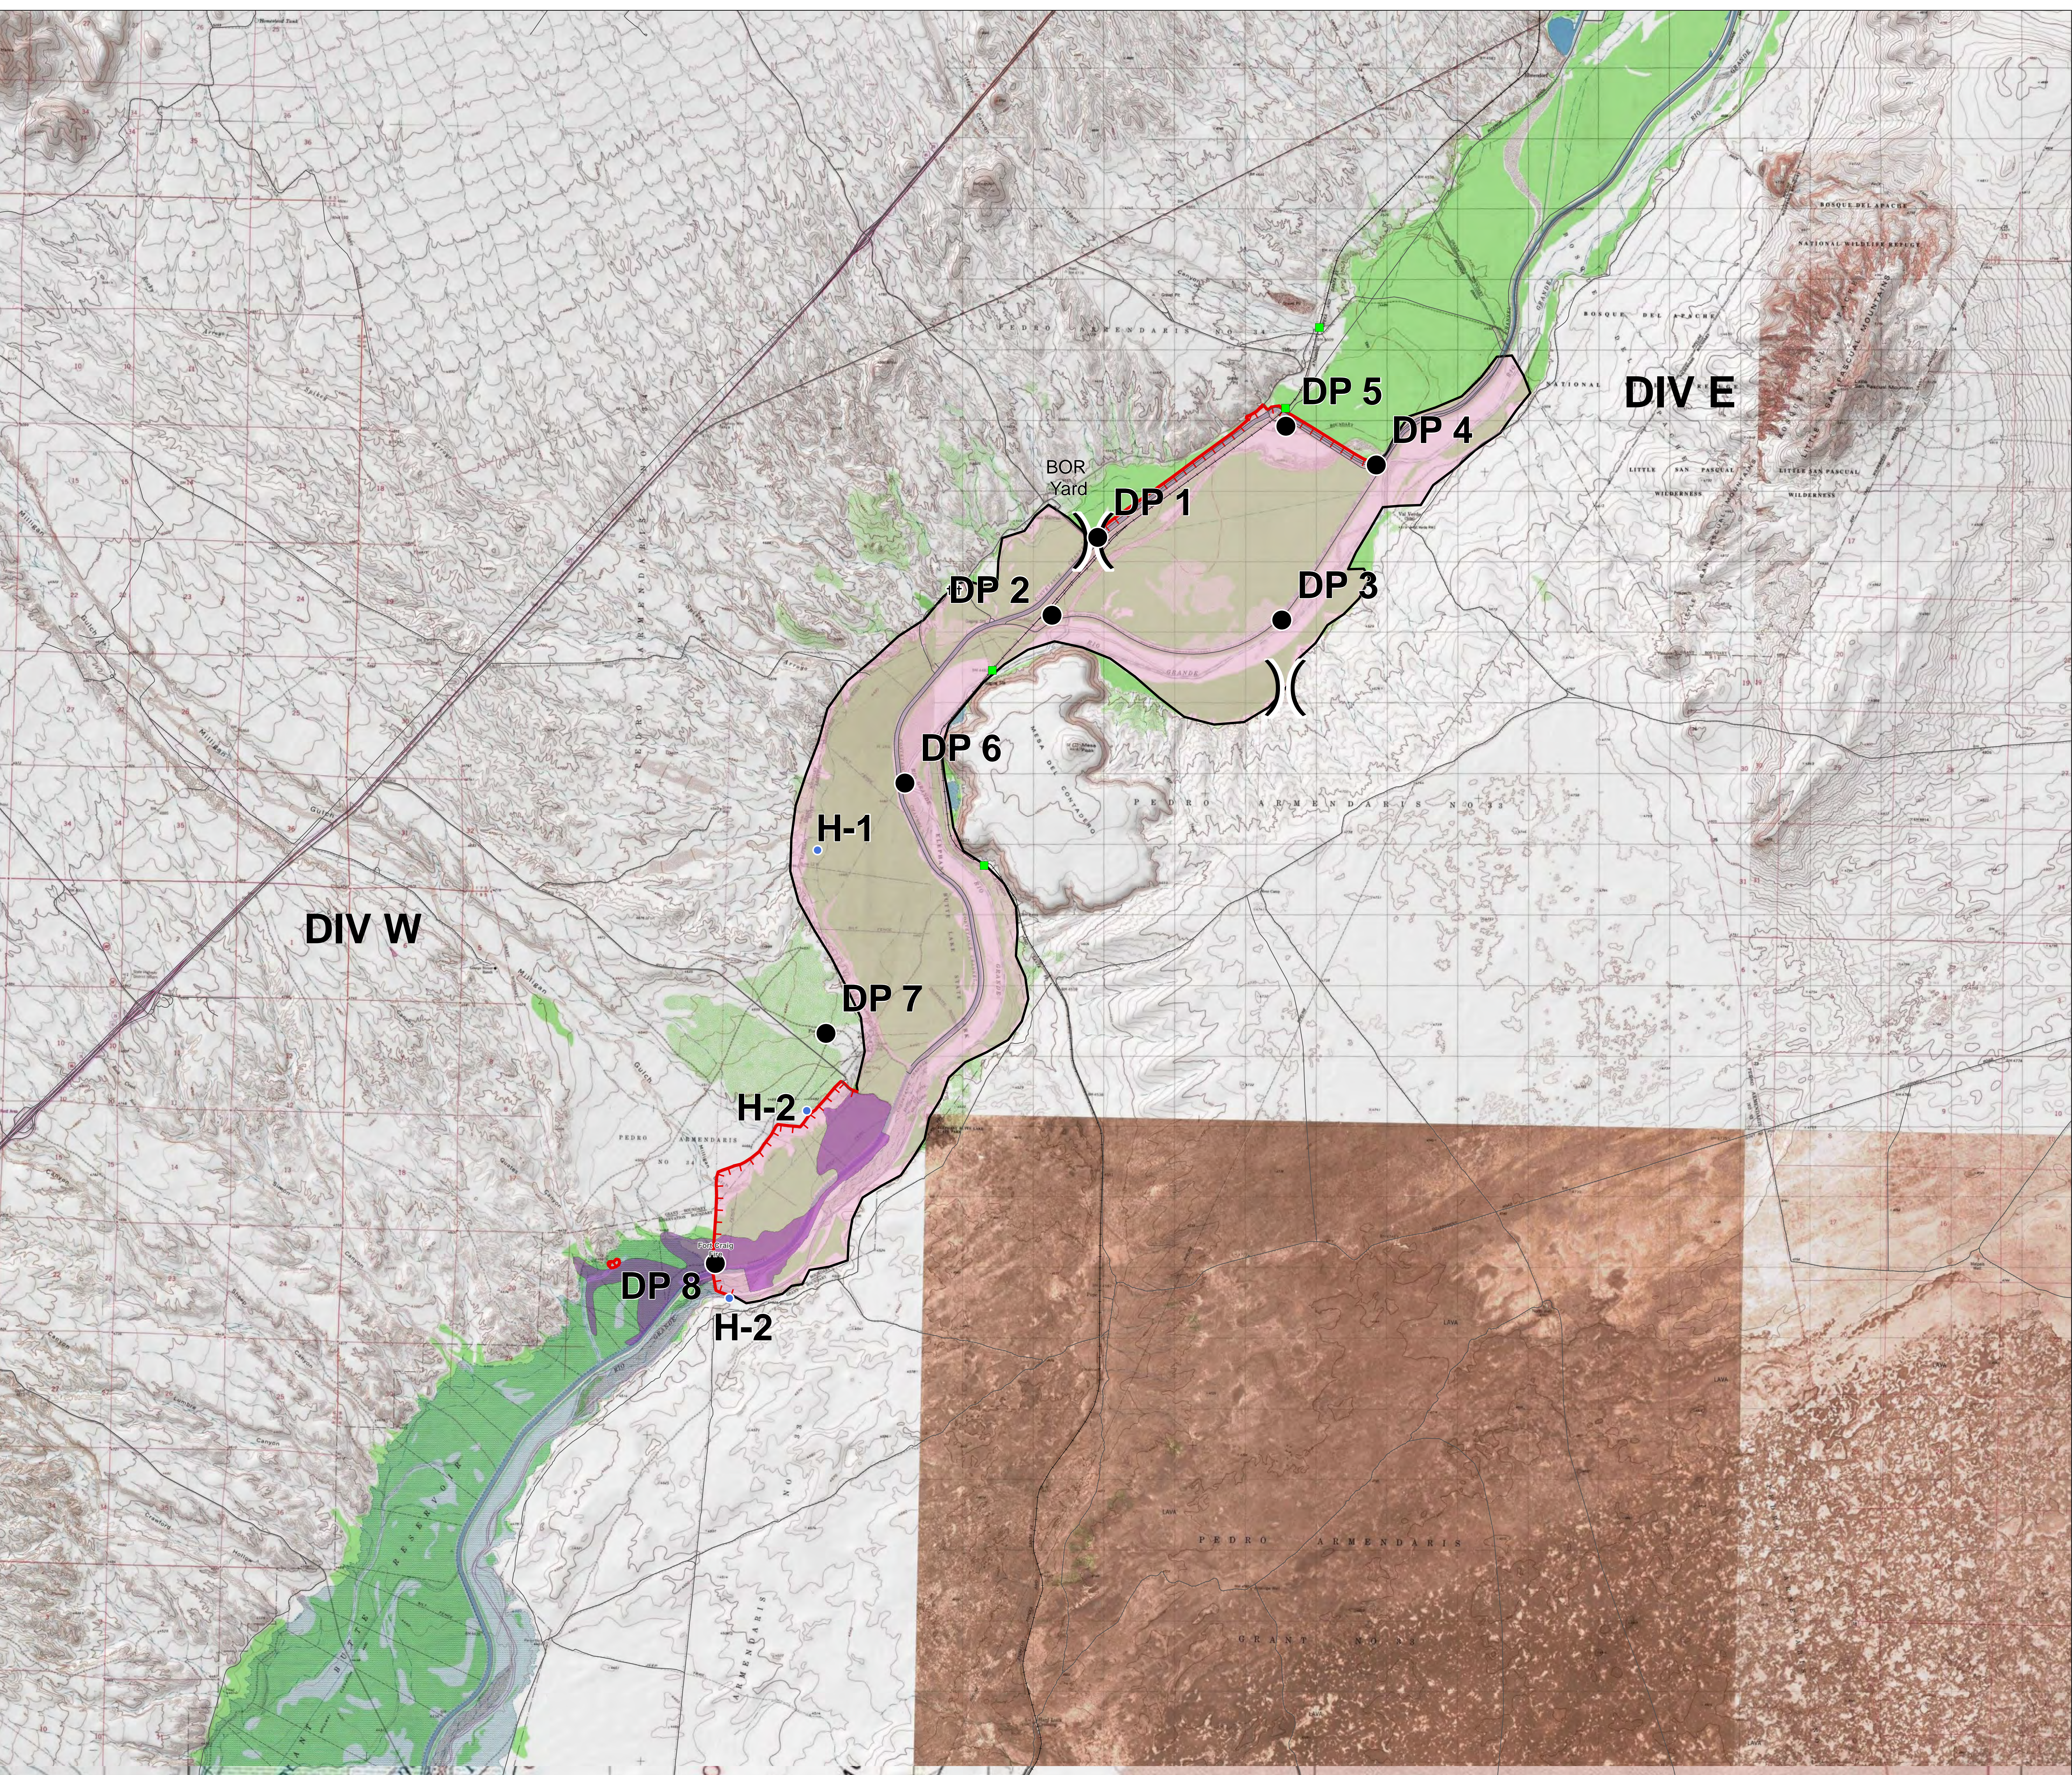

Tiffany Fire
NM-N3S-000266
PN K259 (1502)

9,200 Acres

July 5, 2017
Day Shift
Ops Map

- RR Bridges
- Drop Point
- Helispot
-) (Division Break
- † Cemetery
- Roads
- Railroad
- Uncontrolled Fire Edge
- Completed Line
- Ft. Craig Fire

0 0.5 1 Miles