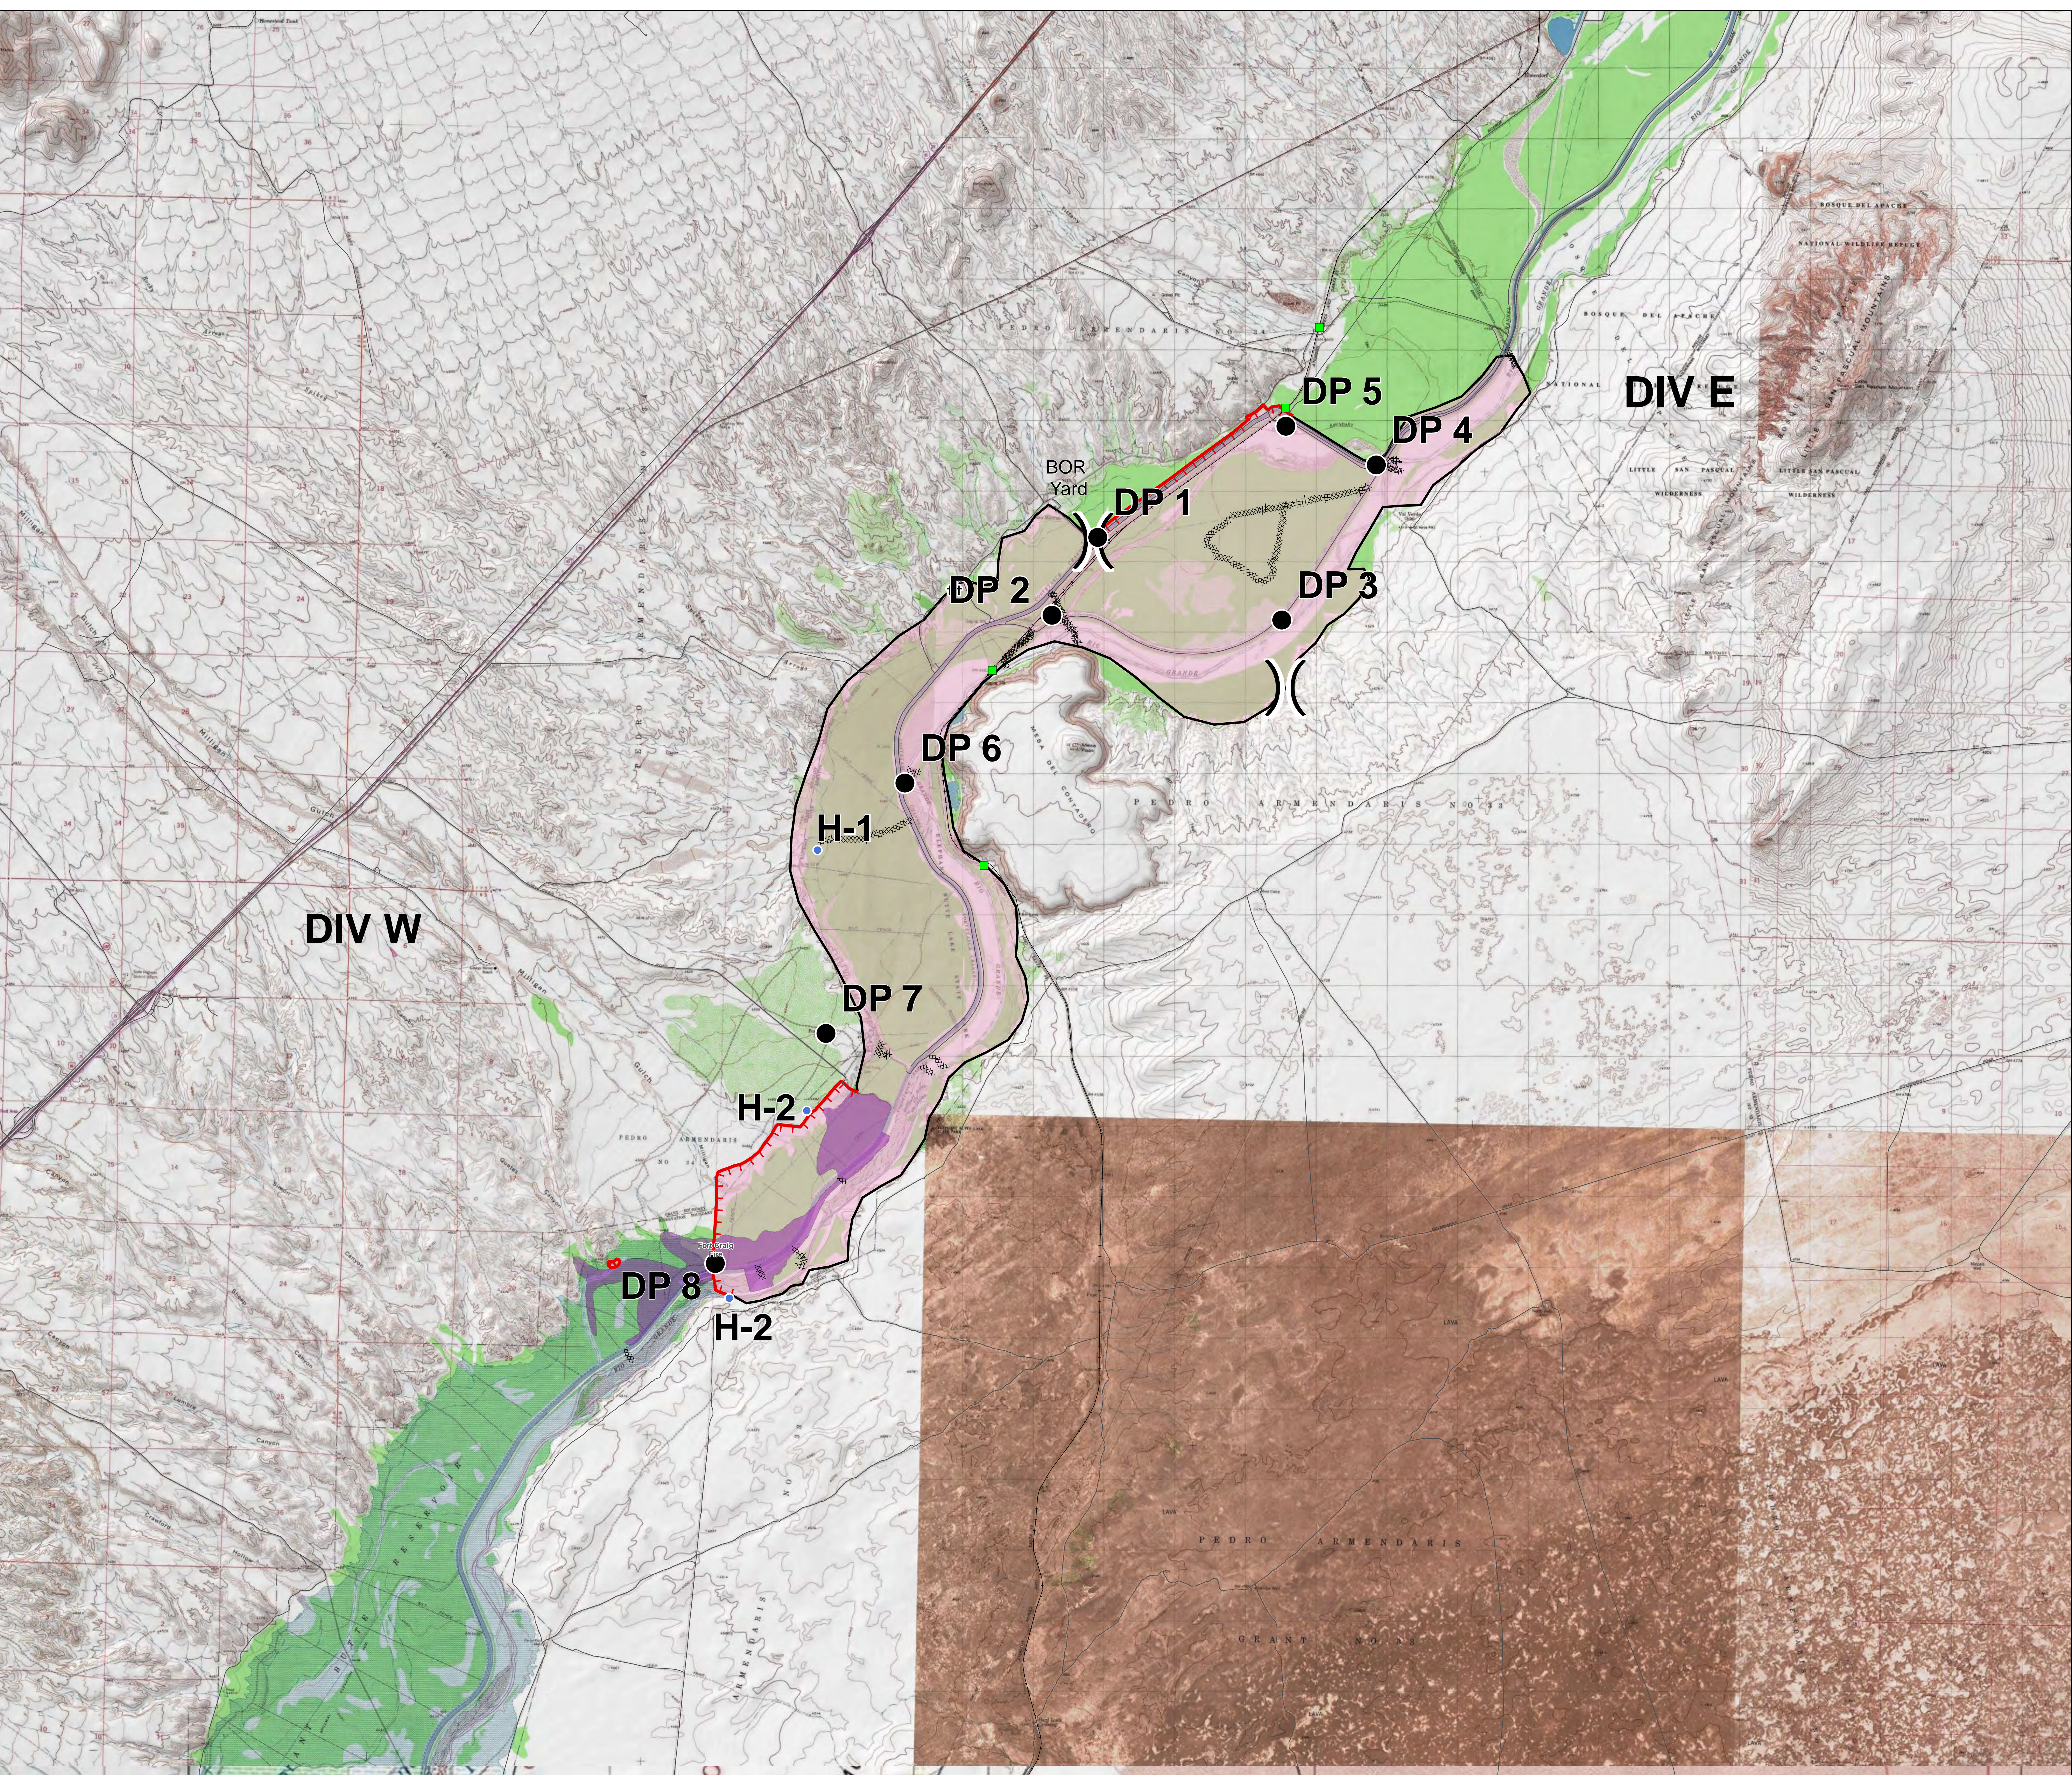

Tiffany Fire  
NM-N3S-000266  
PN K259 (1502)

9,200 Acres

July 7, 2017  
Day Shift  
Ops Map

- RR Bridges
- Drop Point
- Helispot
- Division Break
- Cemetery
- Roads
- Railroad
- Uncontrolled Fire Edge
- Completed Line
- Completed Dozer Line
- Ft. Craig Fire

0 0.5 1 Miles