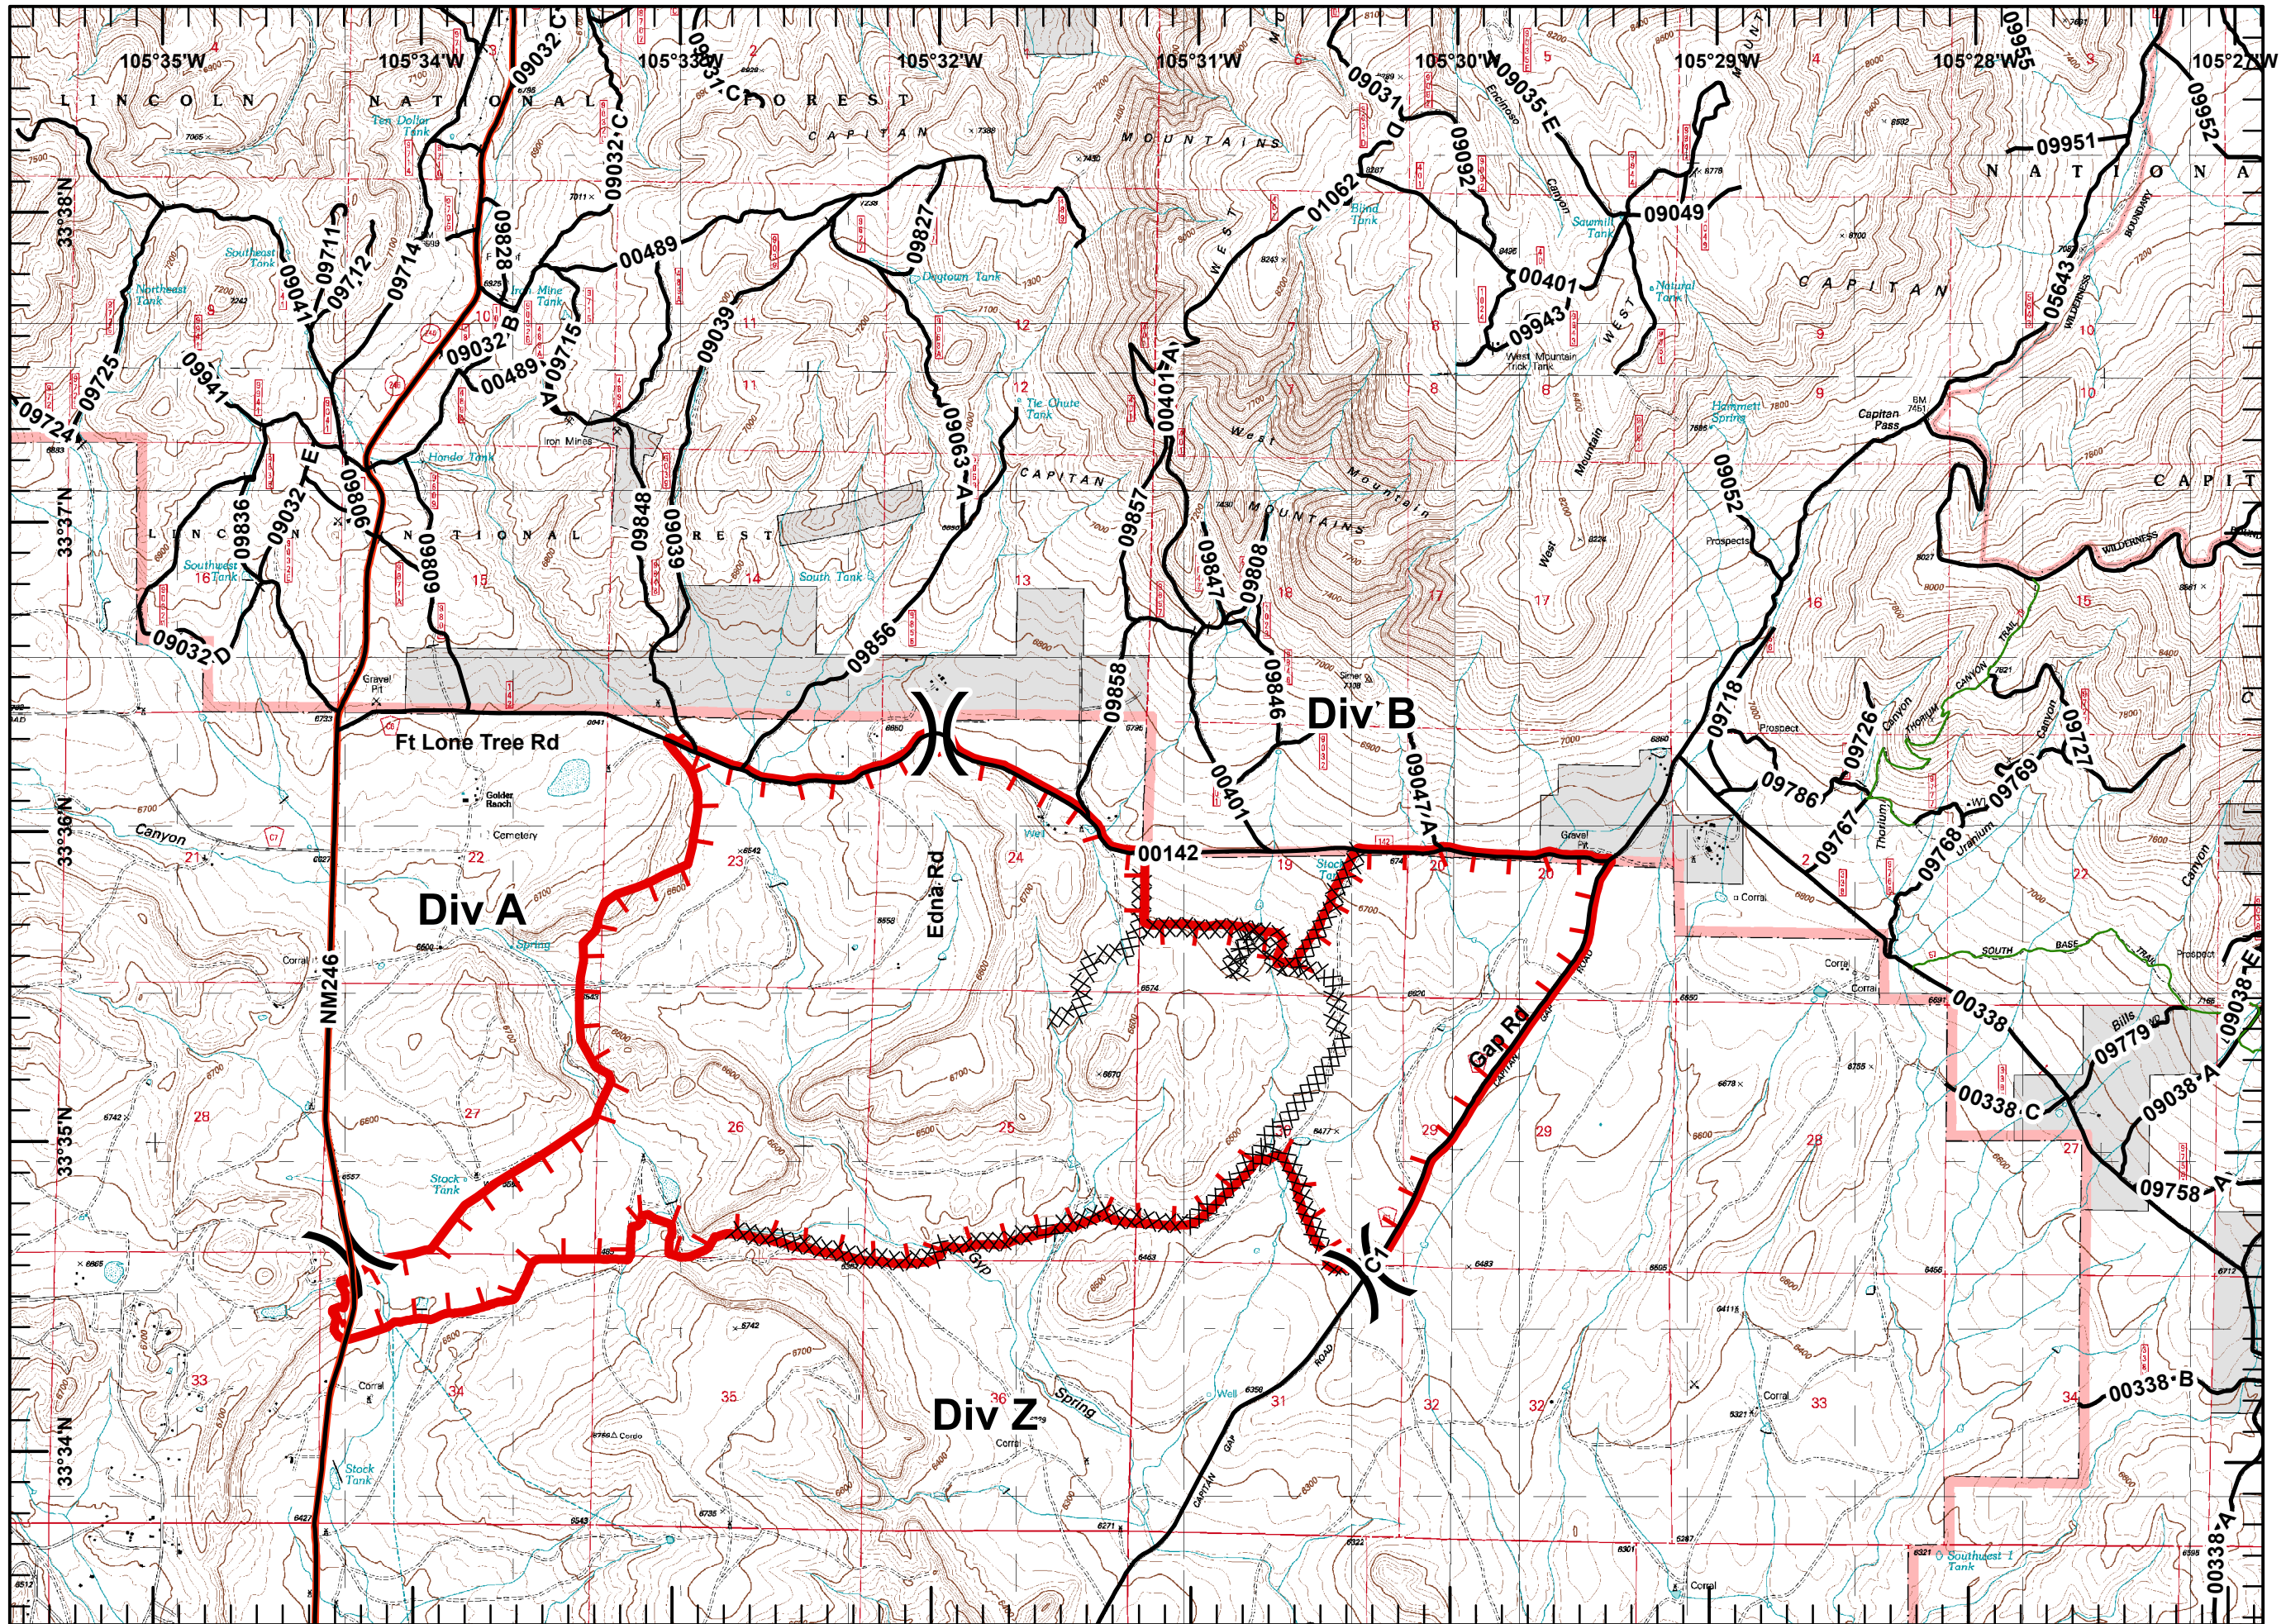

246 Incident  
NM-N5S-000200  
4/14/18  
NAD 83  
IAP MAP  
0% Contained  
3,360 acres

Legend

- ( ) Division
- Incident Command Post
- ▬ Uncontrolled Fire Edge
- XXXXX Completed Dozer Line

Miles

Wesley HALL  
April 14, 2018  
0400 Hours