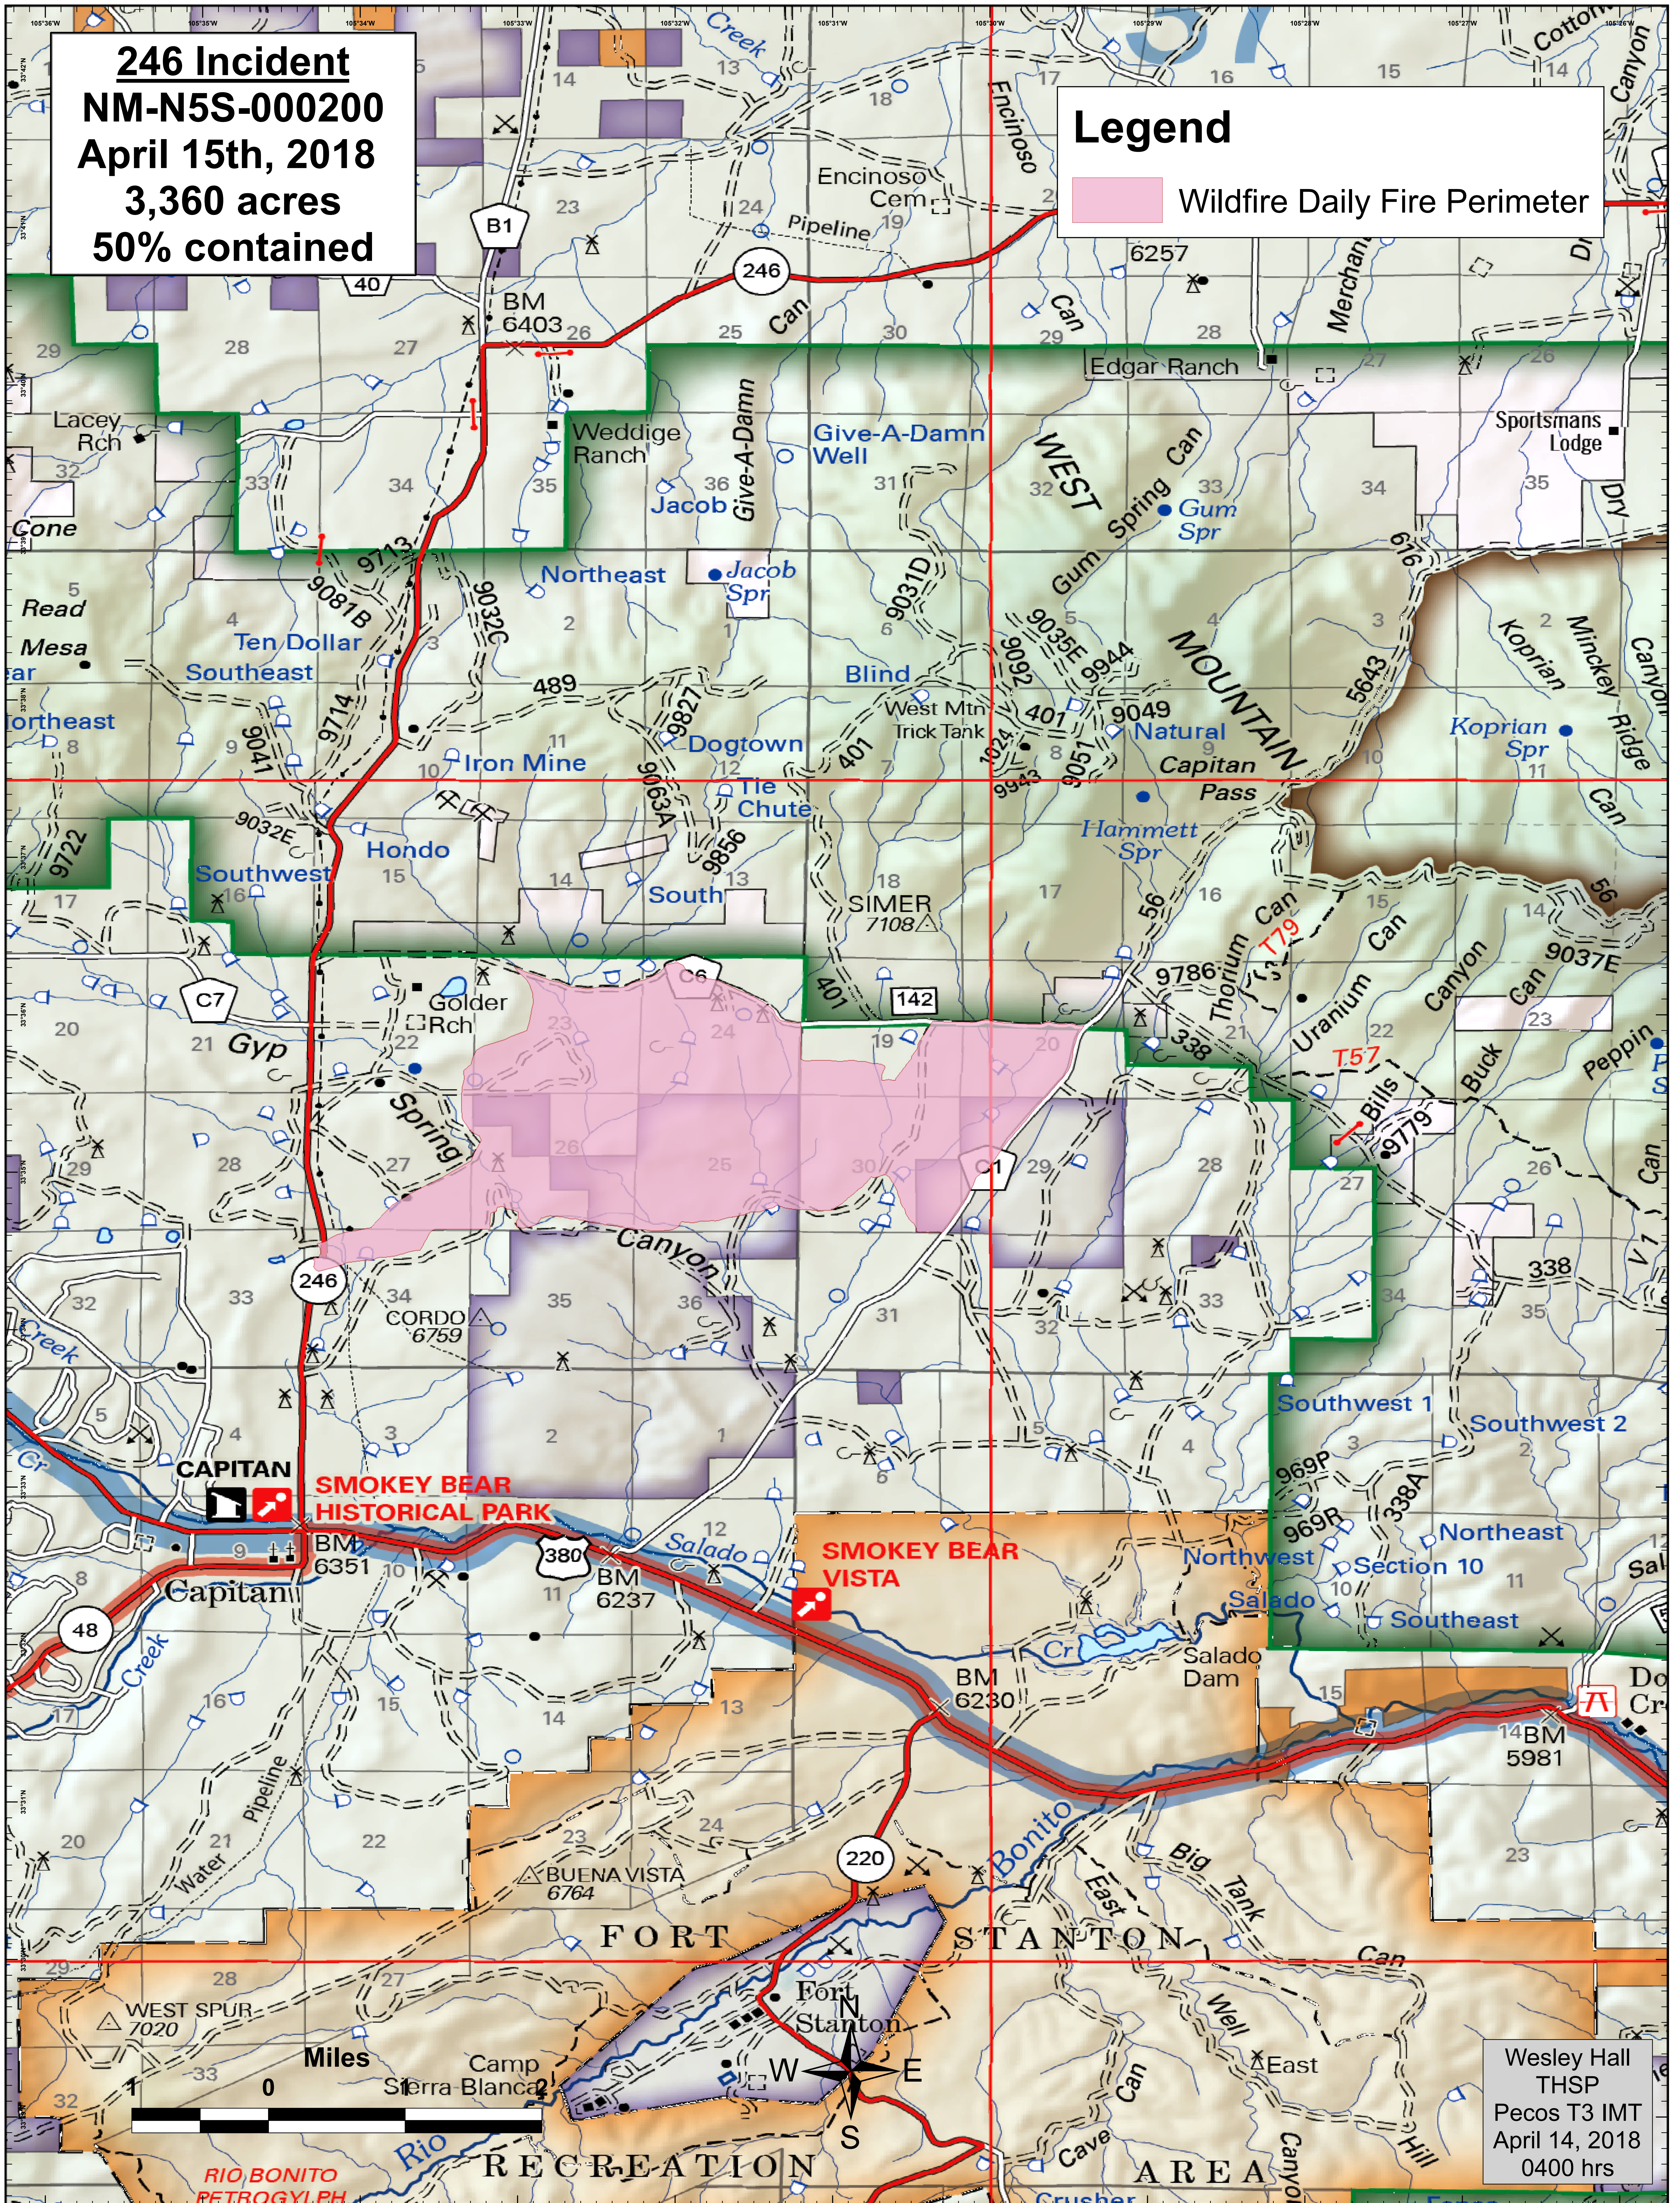

246 Incident
NM-N5S-000200
April 15th, 2018
3,360 acres
50% contained

Legend

 Wildfire Daily Fire Perimeter

Wesley Hall
THSP
Pecos T3 IMT
April 14, 2018
0400 hrs