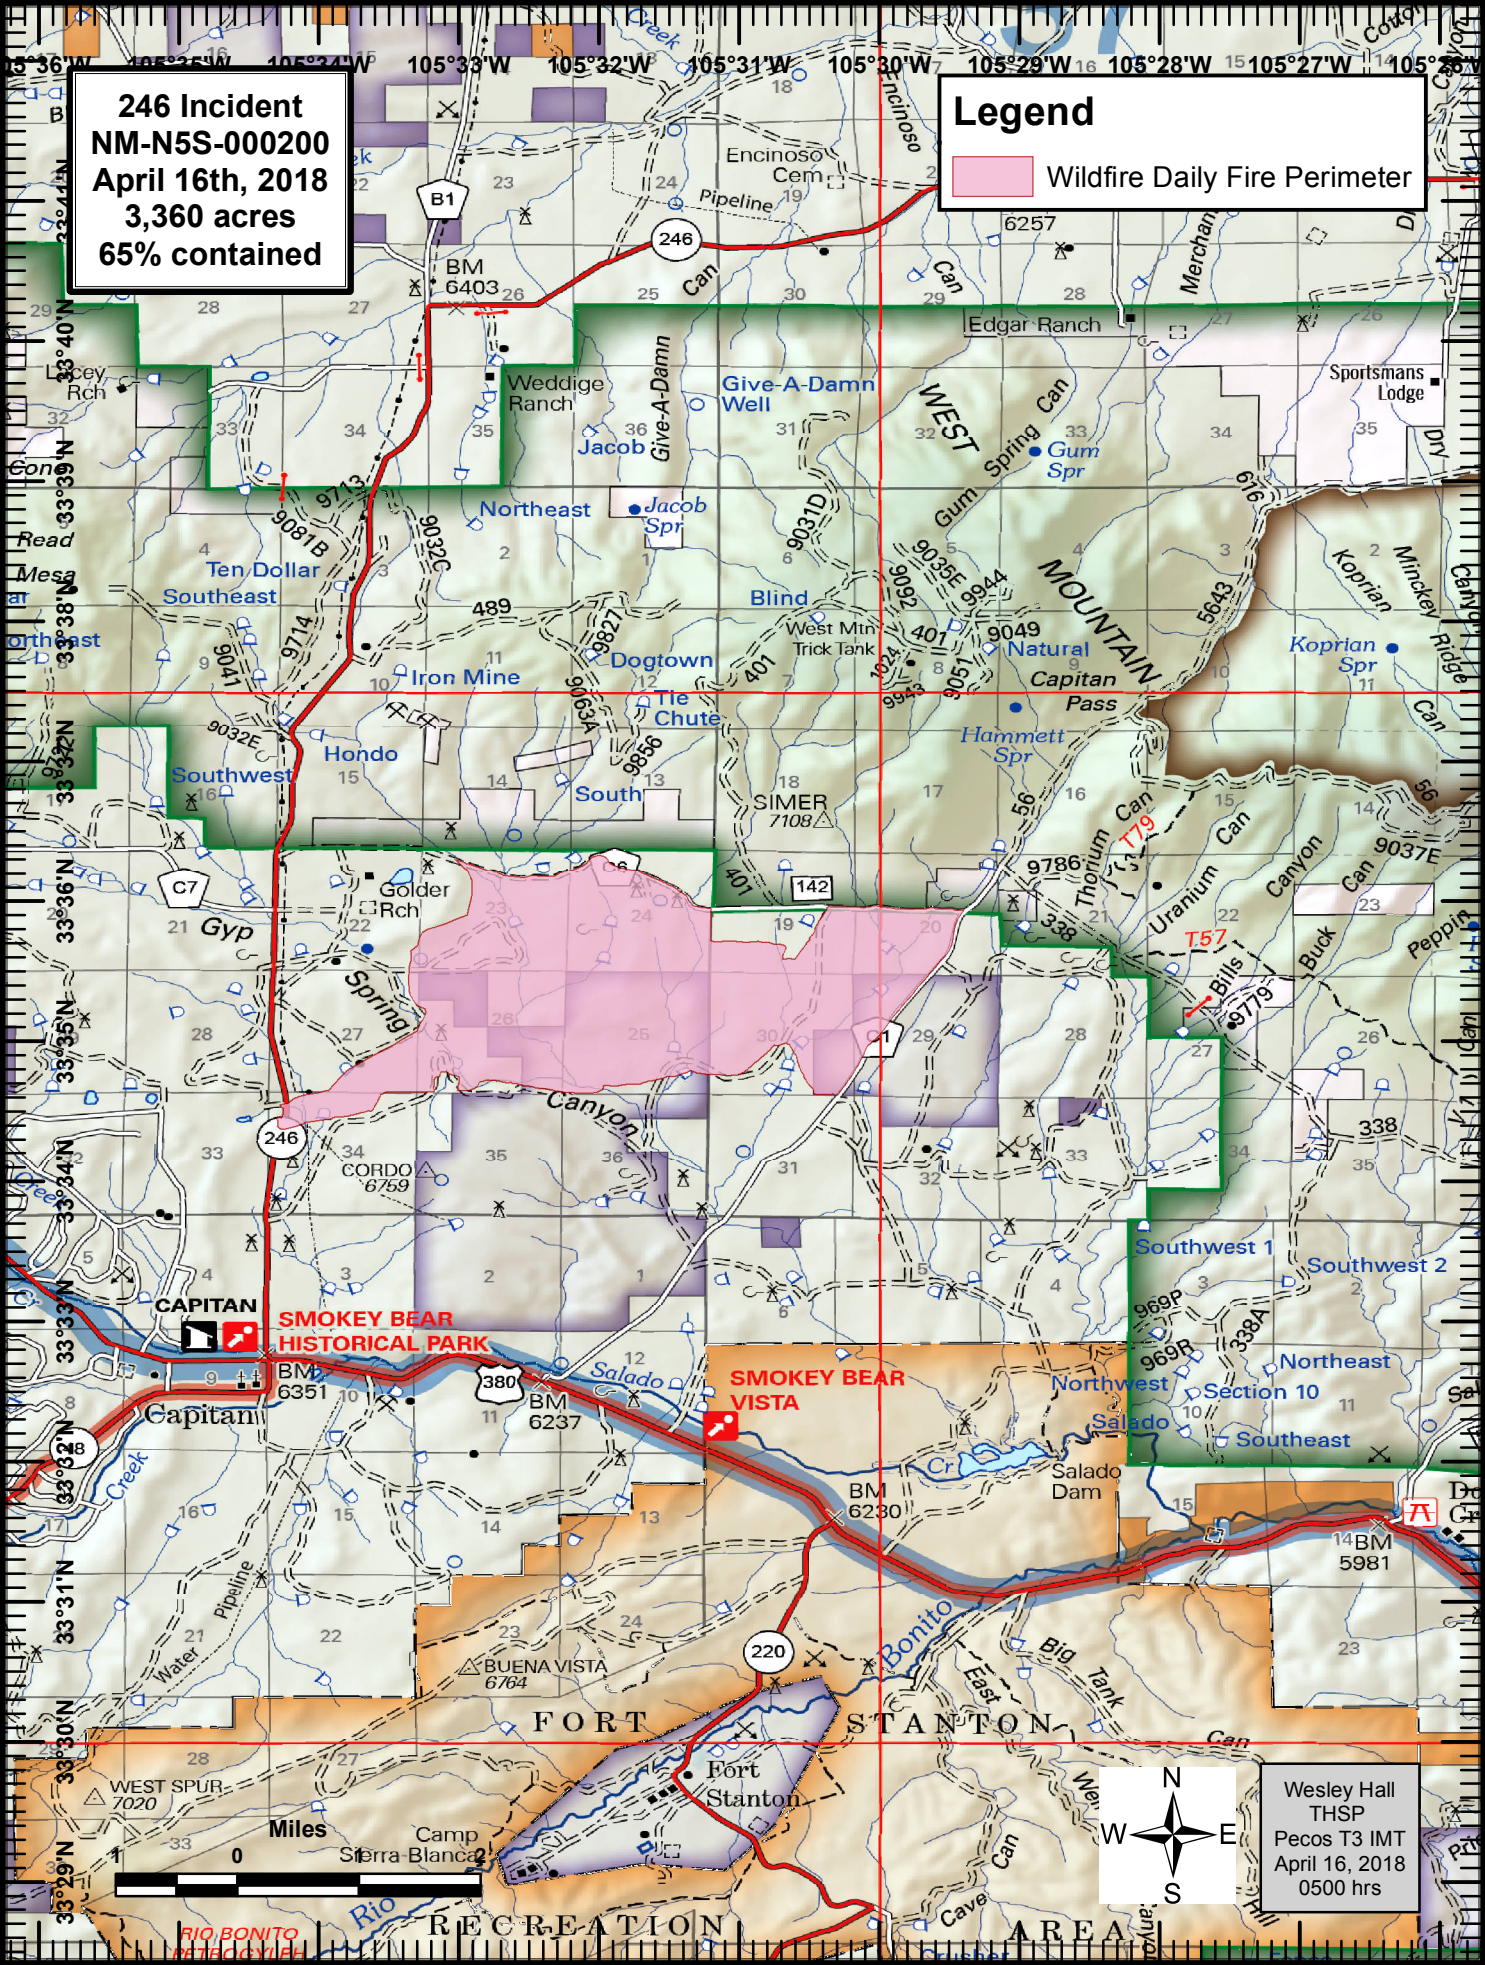

246 Incident
NM-N5S-000200
April 16th, 2018
3,360 acres
65% contained

Legend
Wildfire Daily Fire Perimeter

Wesley Hall
THSP
Pecos T3 IMT
April 16, 2018
0500 hrs