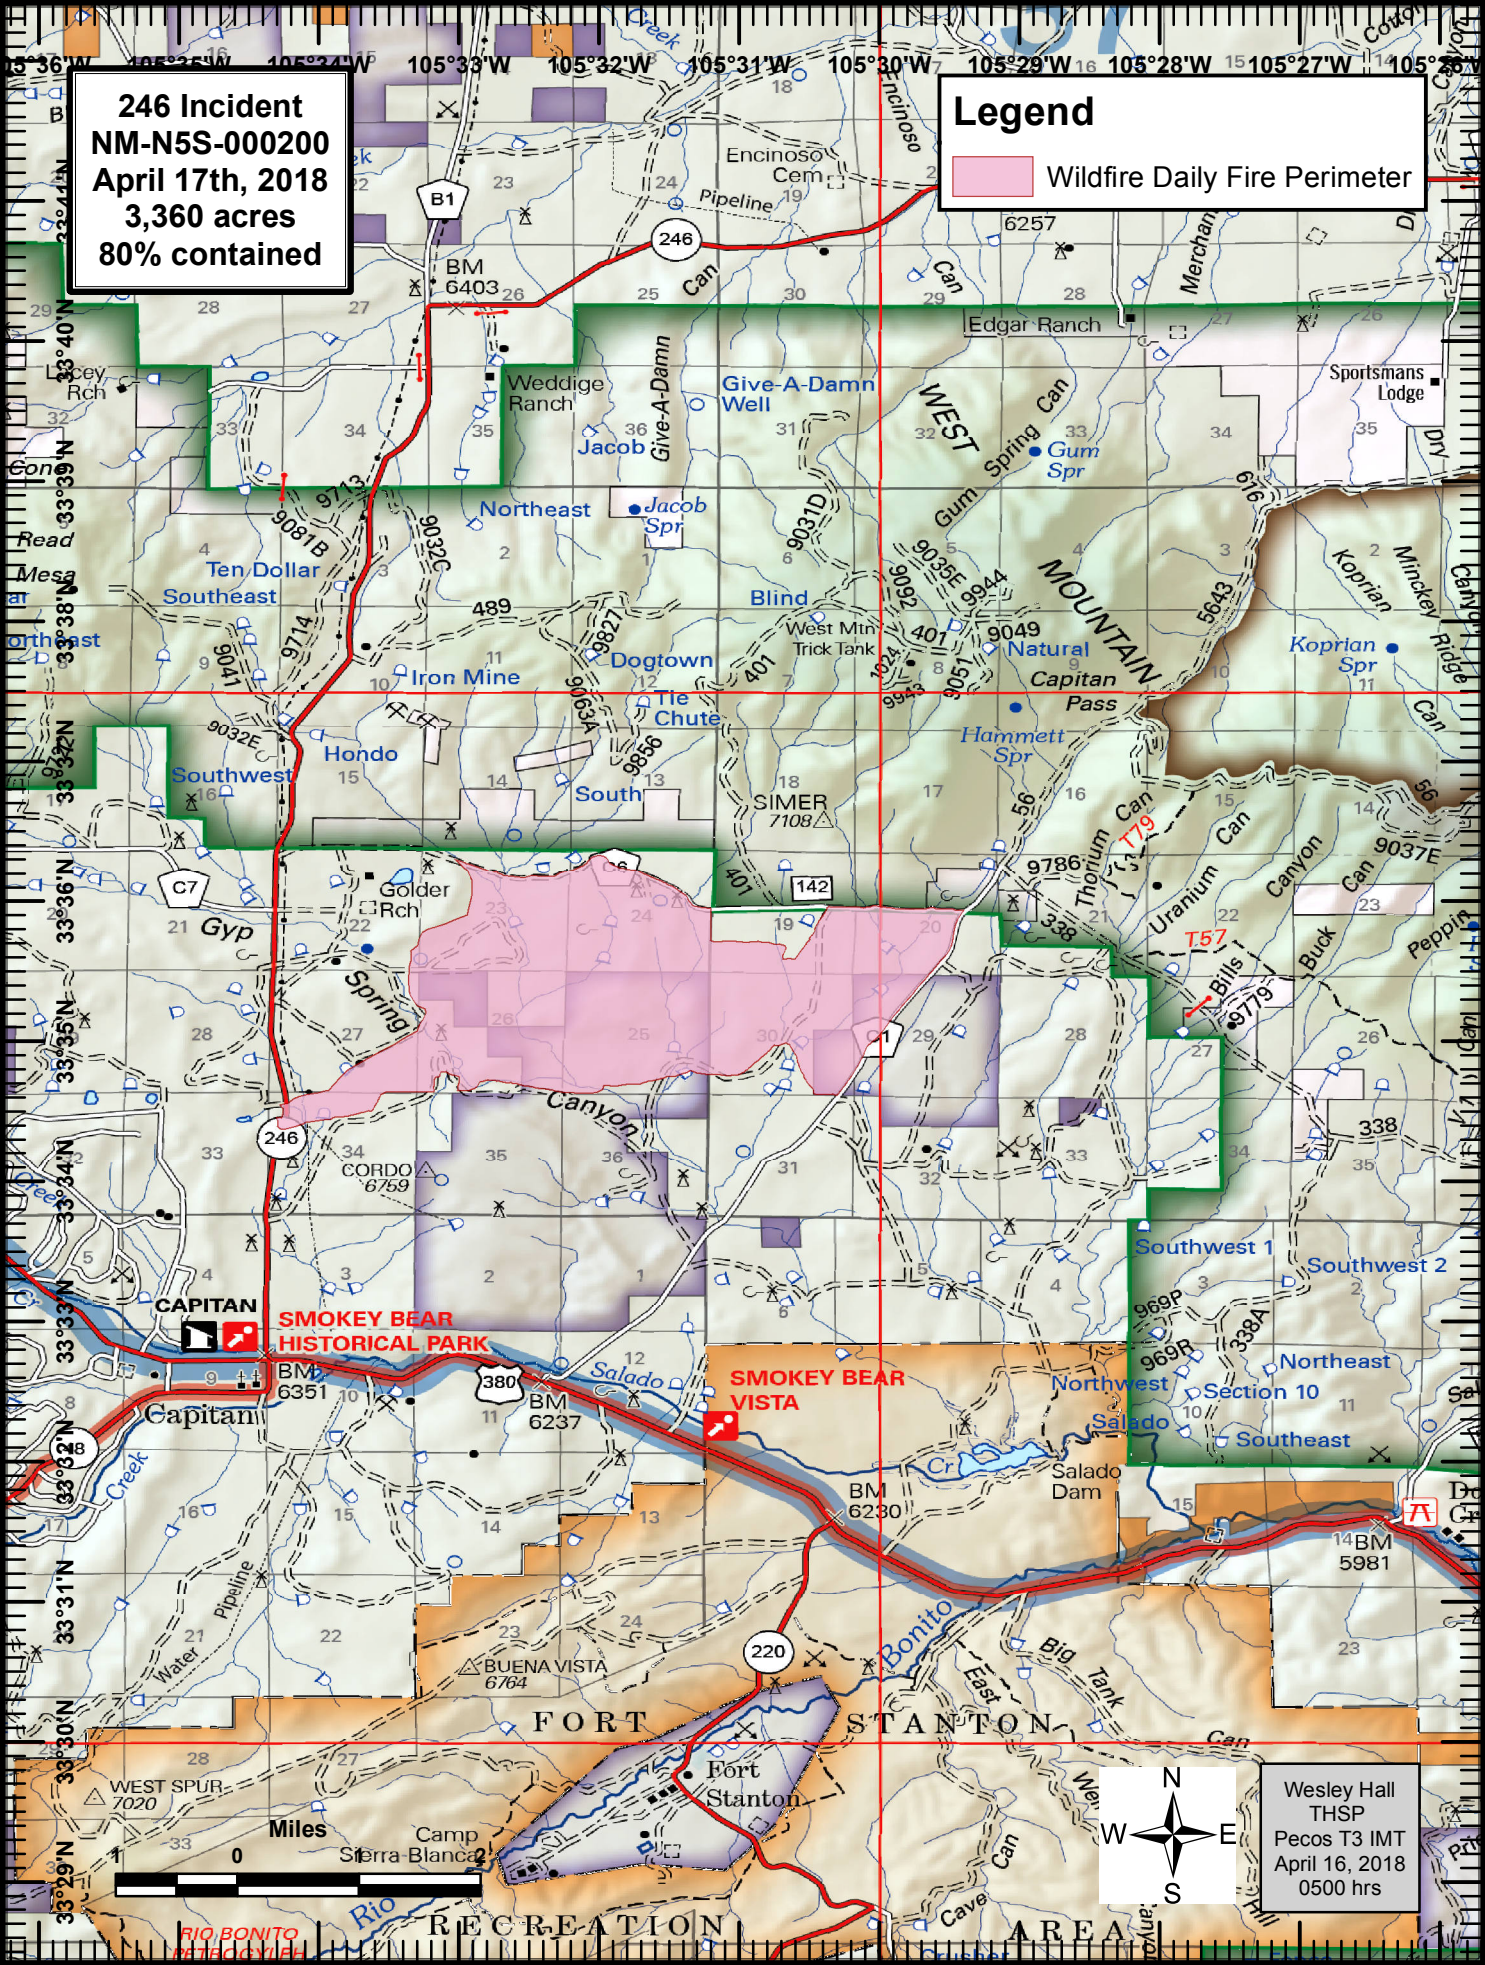

246 Incident
NM-N5S-000200
April 17th, 2018
3,360 acres
80% contained

Legend
Wildfire Daily Fire Perimeter

Wesley Hall
THSP
Pecos T3 IMT
April 16, 2018
0500 hrs