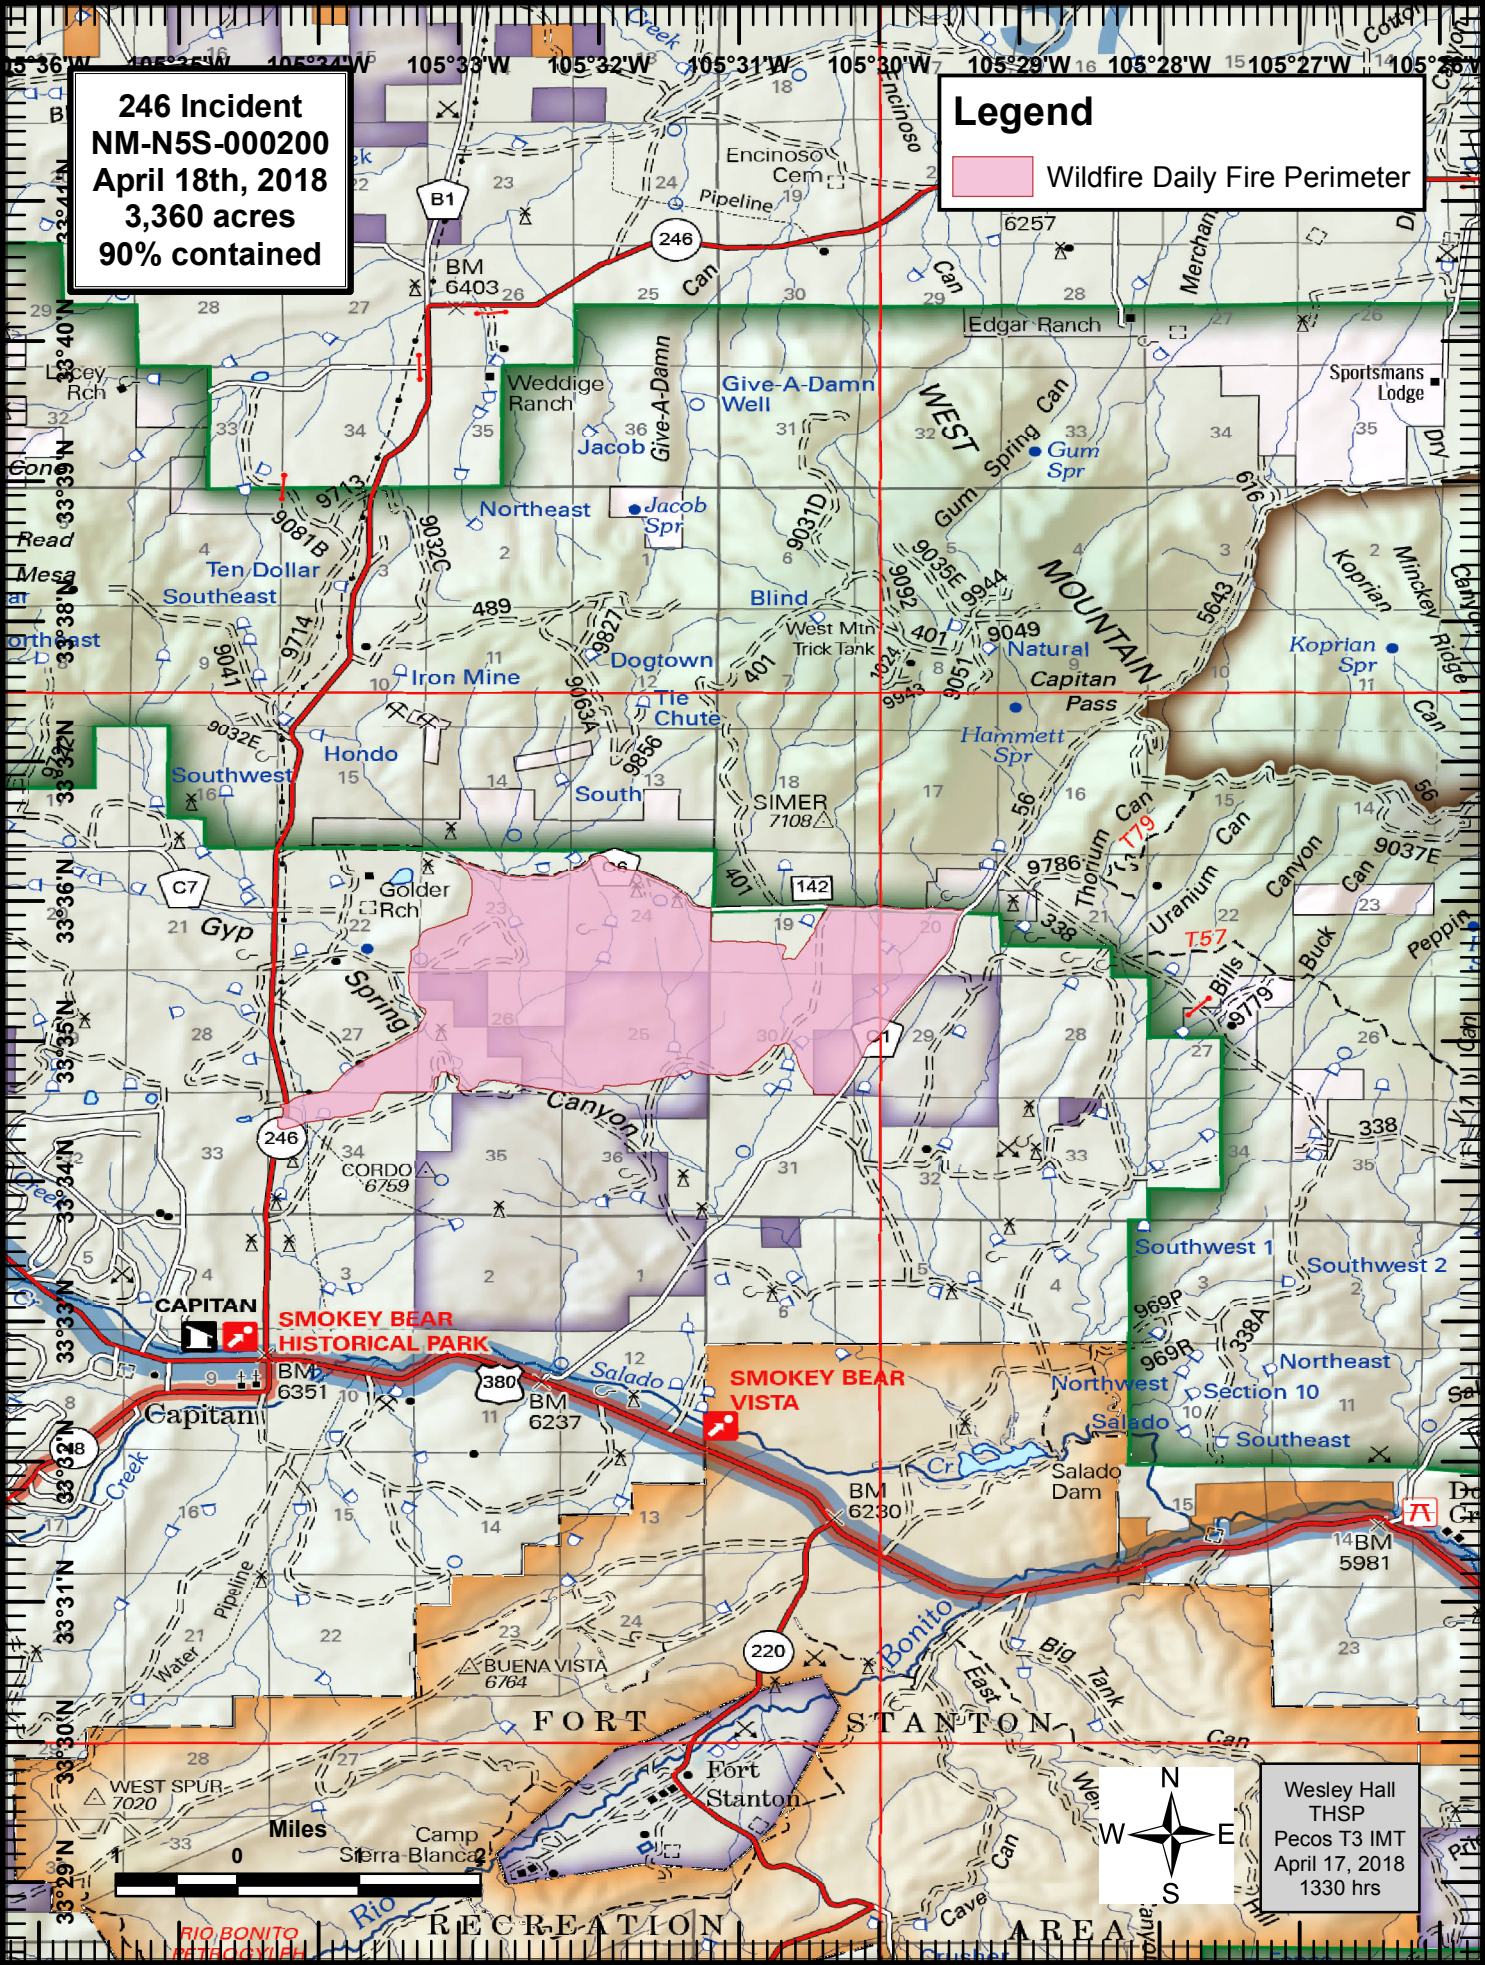

246 Incident
NM-N5S-000200
April 18th, 2018
3,360 acres
90% contained

Legend
Wildfire Daily Fire Perimeter

Wesley Hall
THSP
Pecos T3 IMT
April 17, 2018
1330 hrs