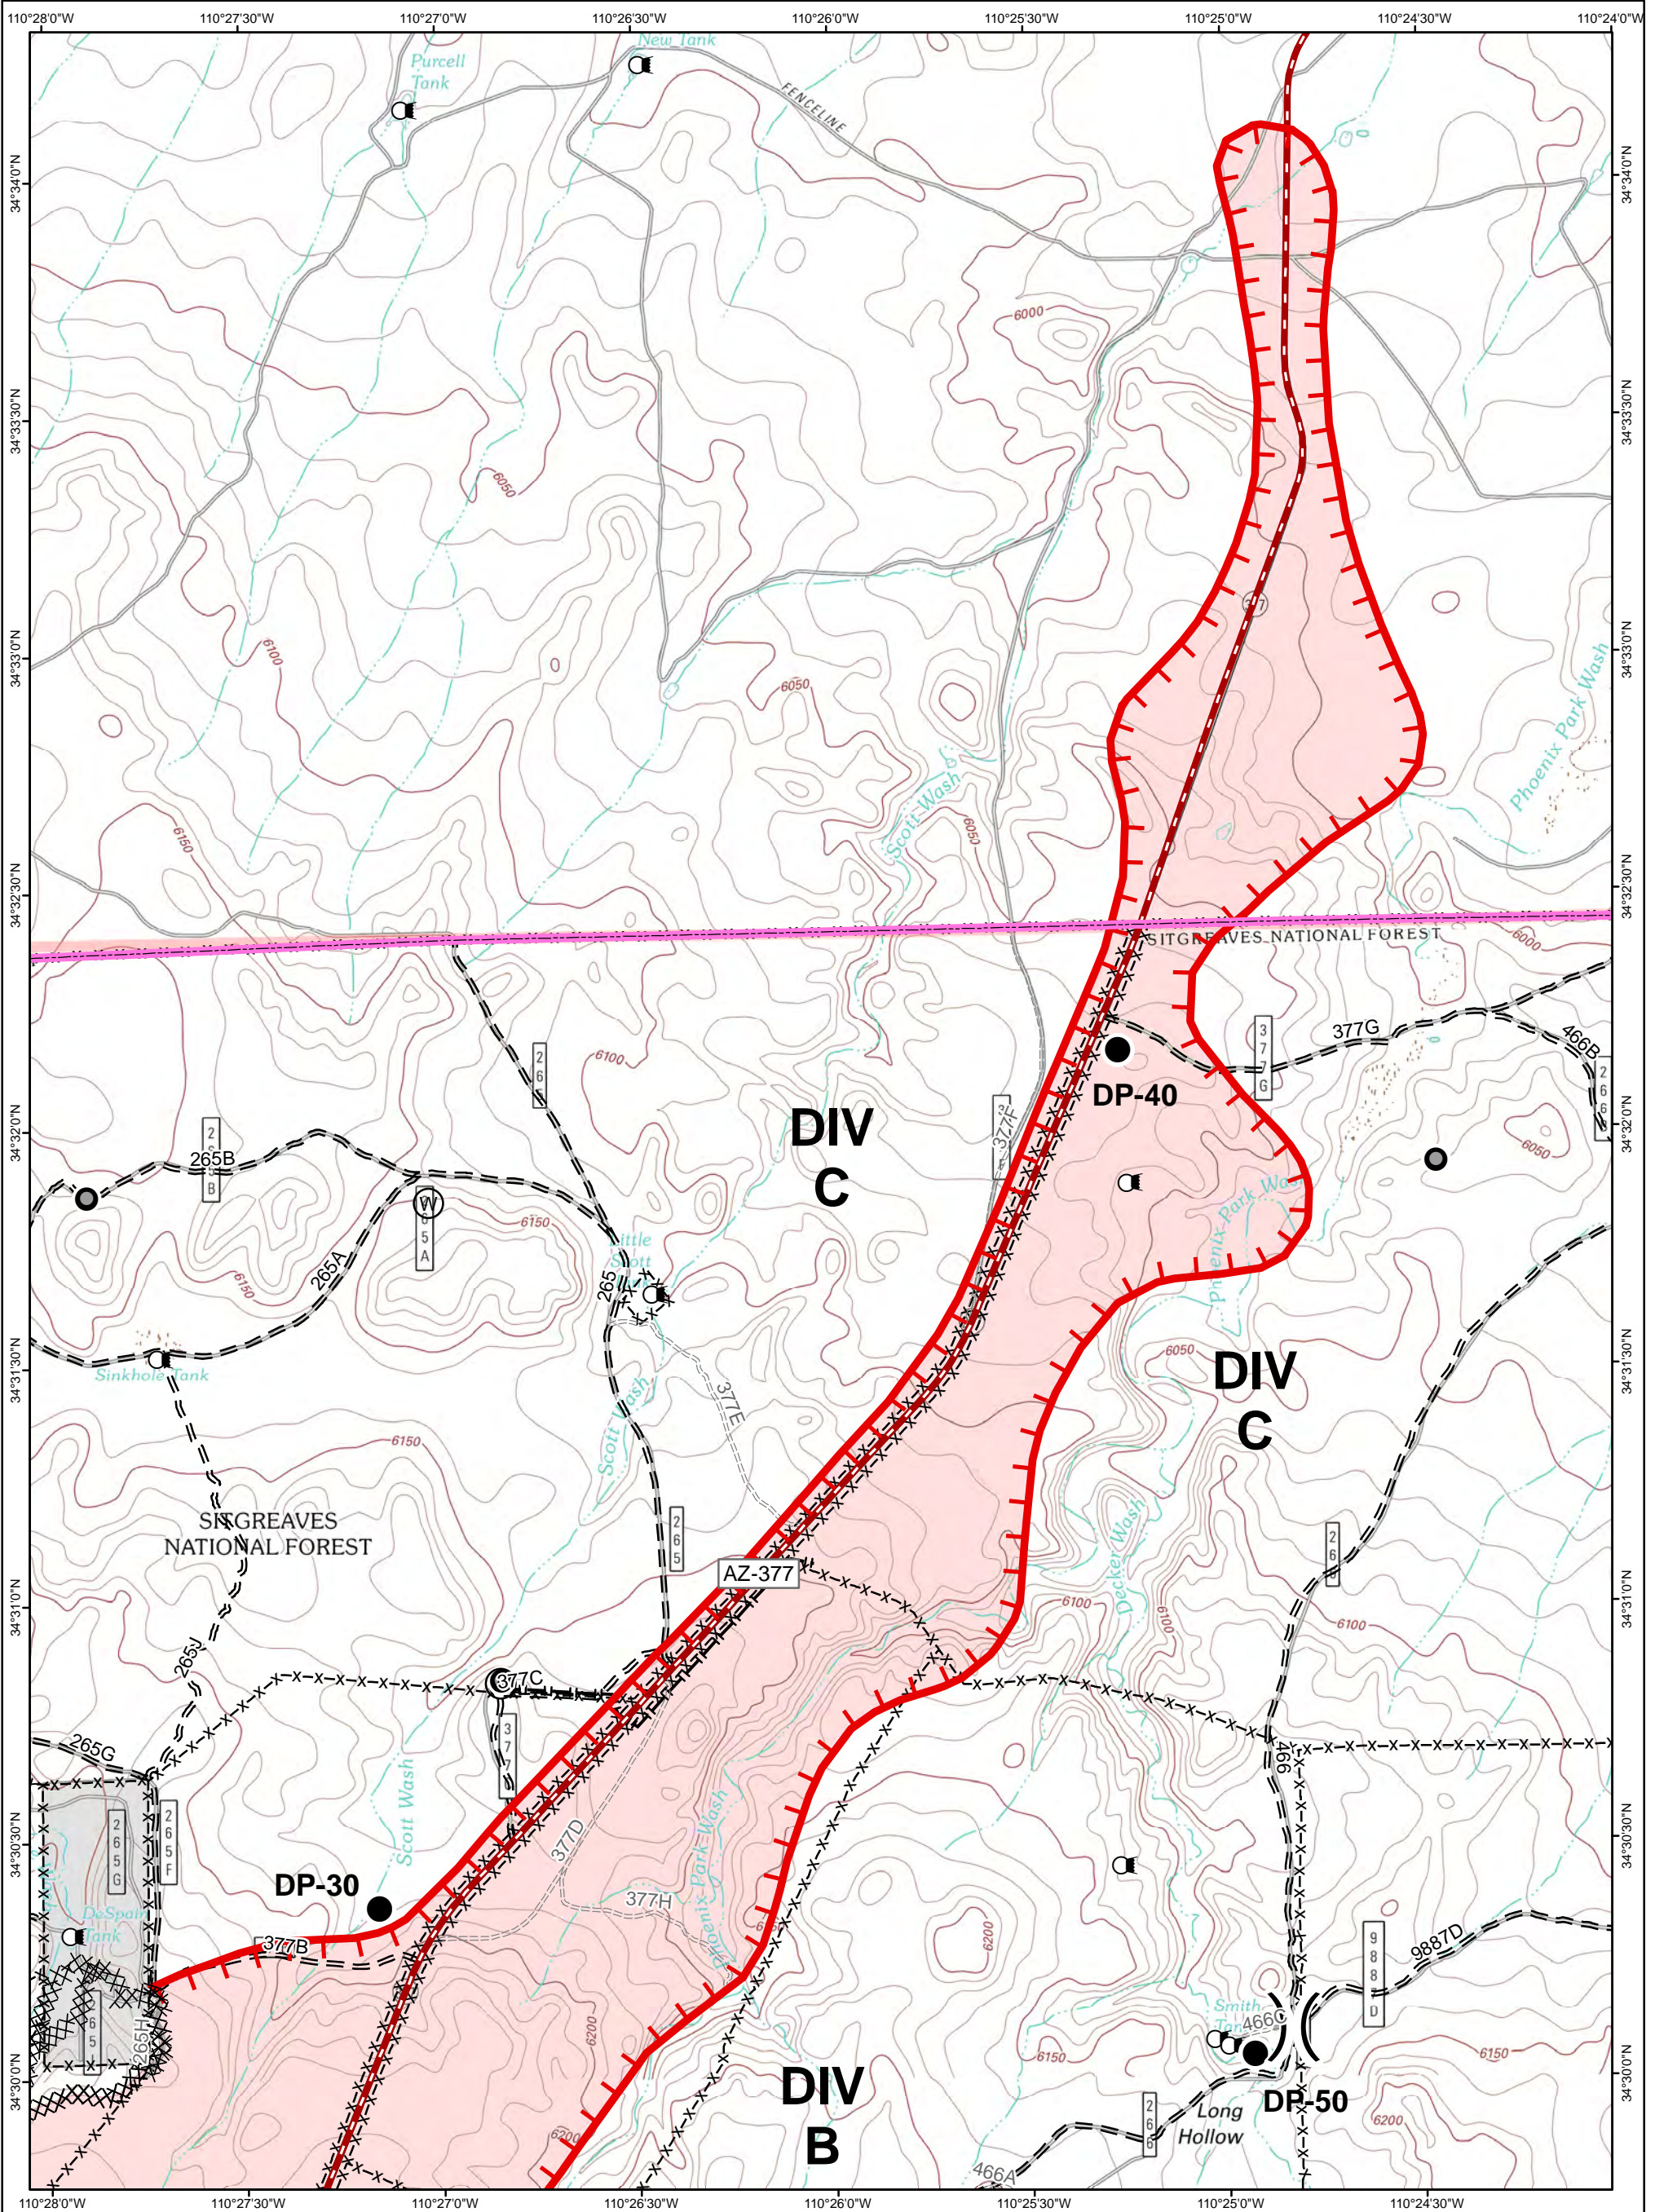

377
IAP Map
AZ-ASF-000434
Day Operational Period
6/6/2018
 GIS Acres 5180
 6/5/2018 18:00

- Black Mesa RD
- Other Ownership
- Division Break
- Drop Point
- Completed Dozer Line
- Uncontrolled Fire Edge
- Wildfire Daily Fire Perimeter
- Powerline
- State Highway
- Maint Level 5
- Maint Level 4
- Maint Level 3
- Maint Level 2
- Maint Level 1 (Closed)
- Decommissioned Road

**377
IAP Map
AZ-ASF-000434
Day Operational Period
6/6/2018**

GIS Acres 5180
6/5/2018 18:00

- Black Mesa RD
- Other Ownership
- Division Break
- Drop Point
- Completed Dozer Line
- Uncontrolled Fire Edge
- Wildfire Daily Fire Perimeter
- Powerline
- State Highway
- Maint Level 5
- Maint Level 4
- Maint Level 3
- Maint Level 2
- Maint Level 1 (Closed)
- Decommissioned Road