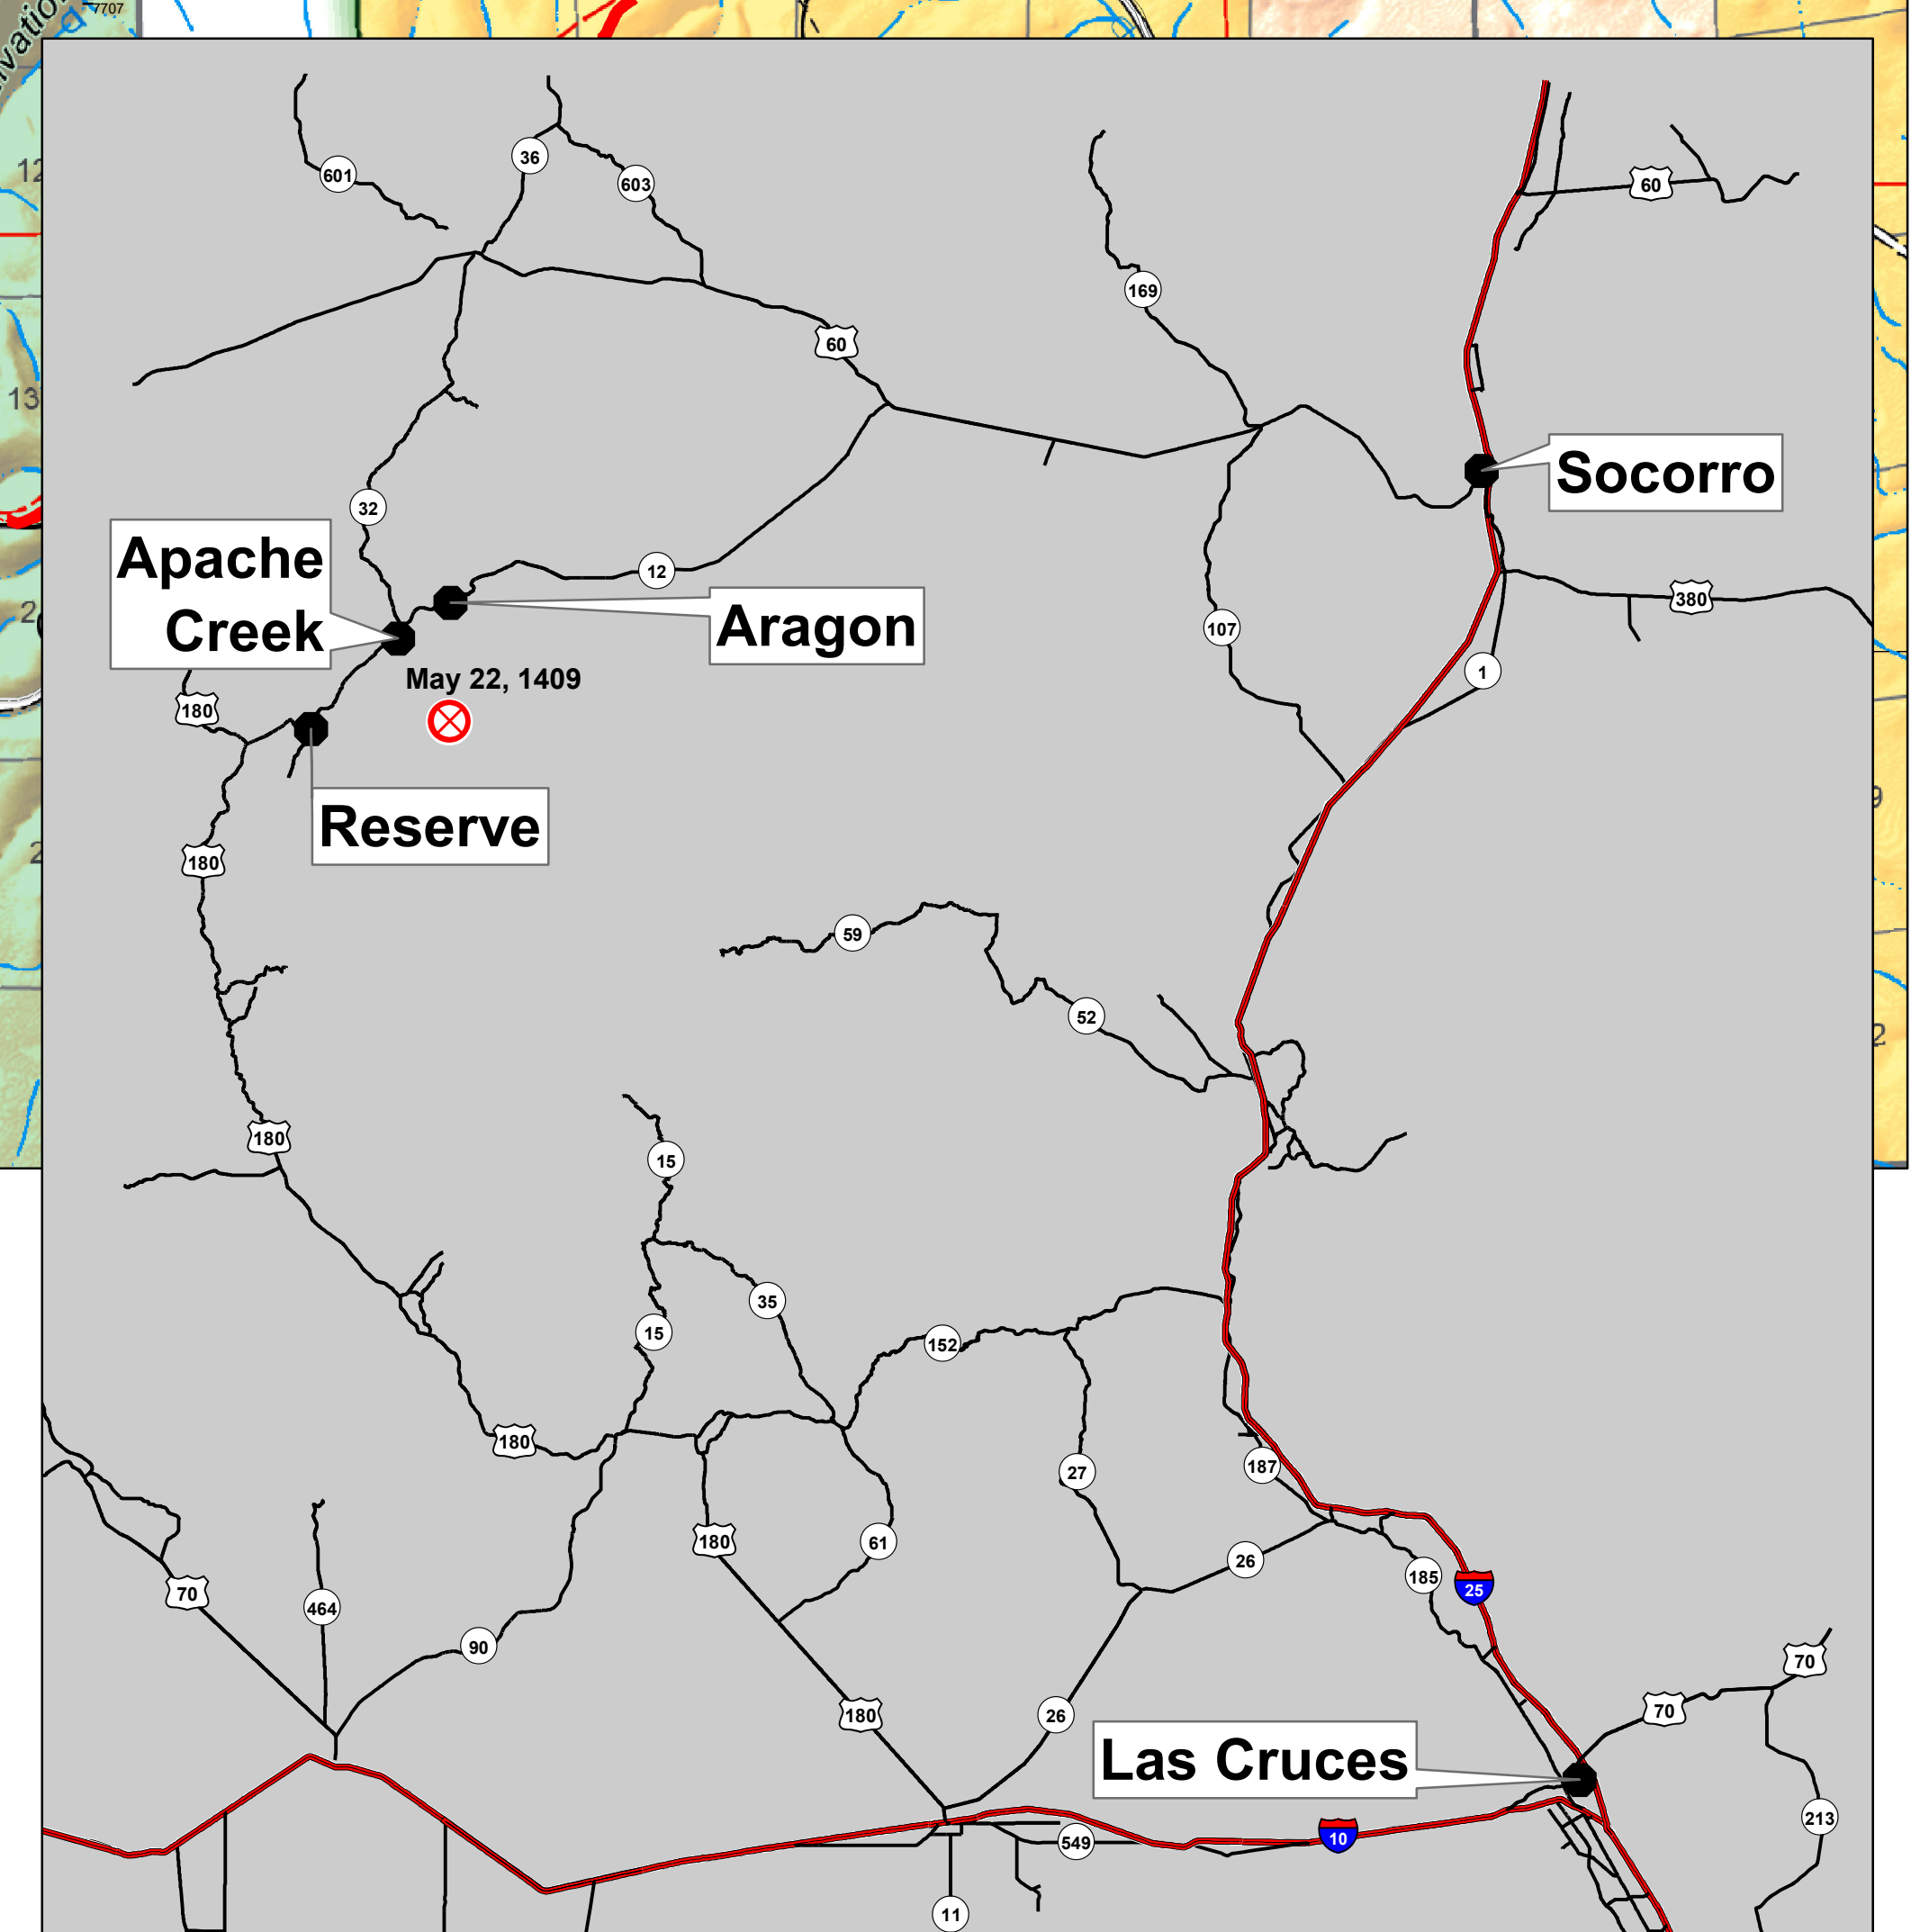

**Buzzard Fire
Public Information Map
5/29/2018**

- Wildfire Daily Fire Perimeter
- Continental Divide NST
- CDT Re-route
- CDT Closure

**SOUTHWEST AREA
INCIDENT MANAGEMENT TEAM 4**