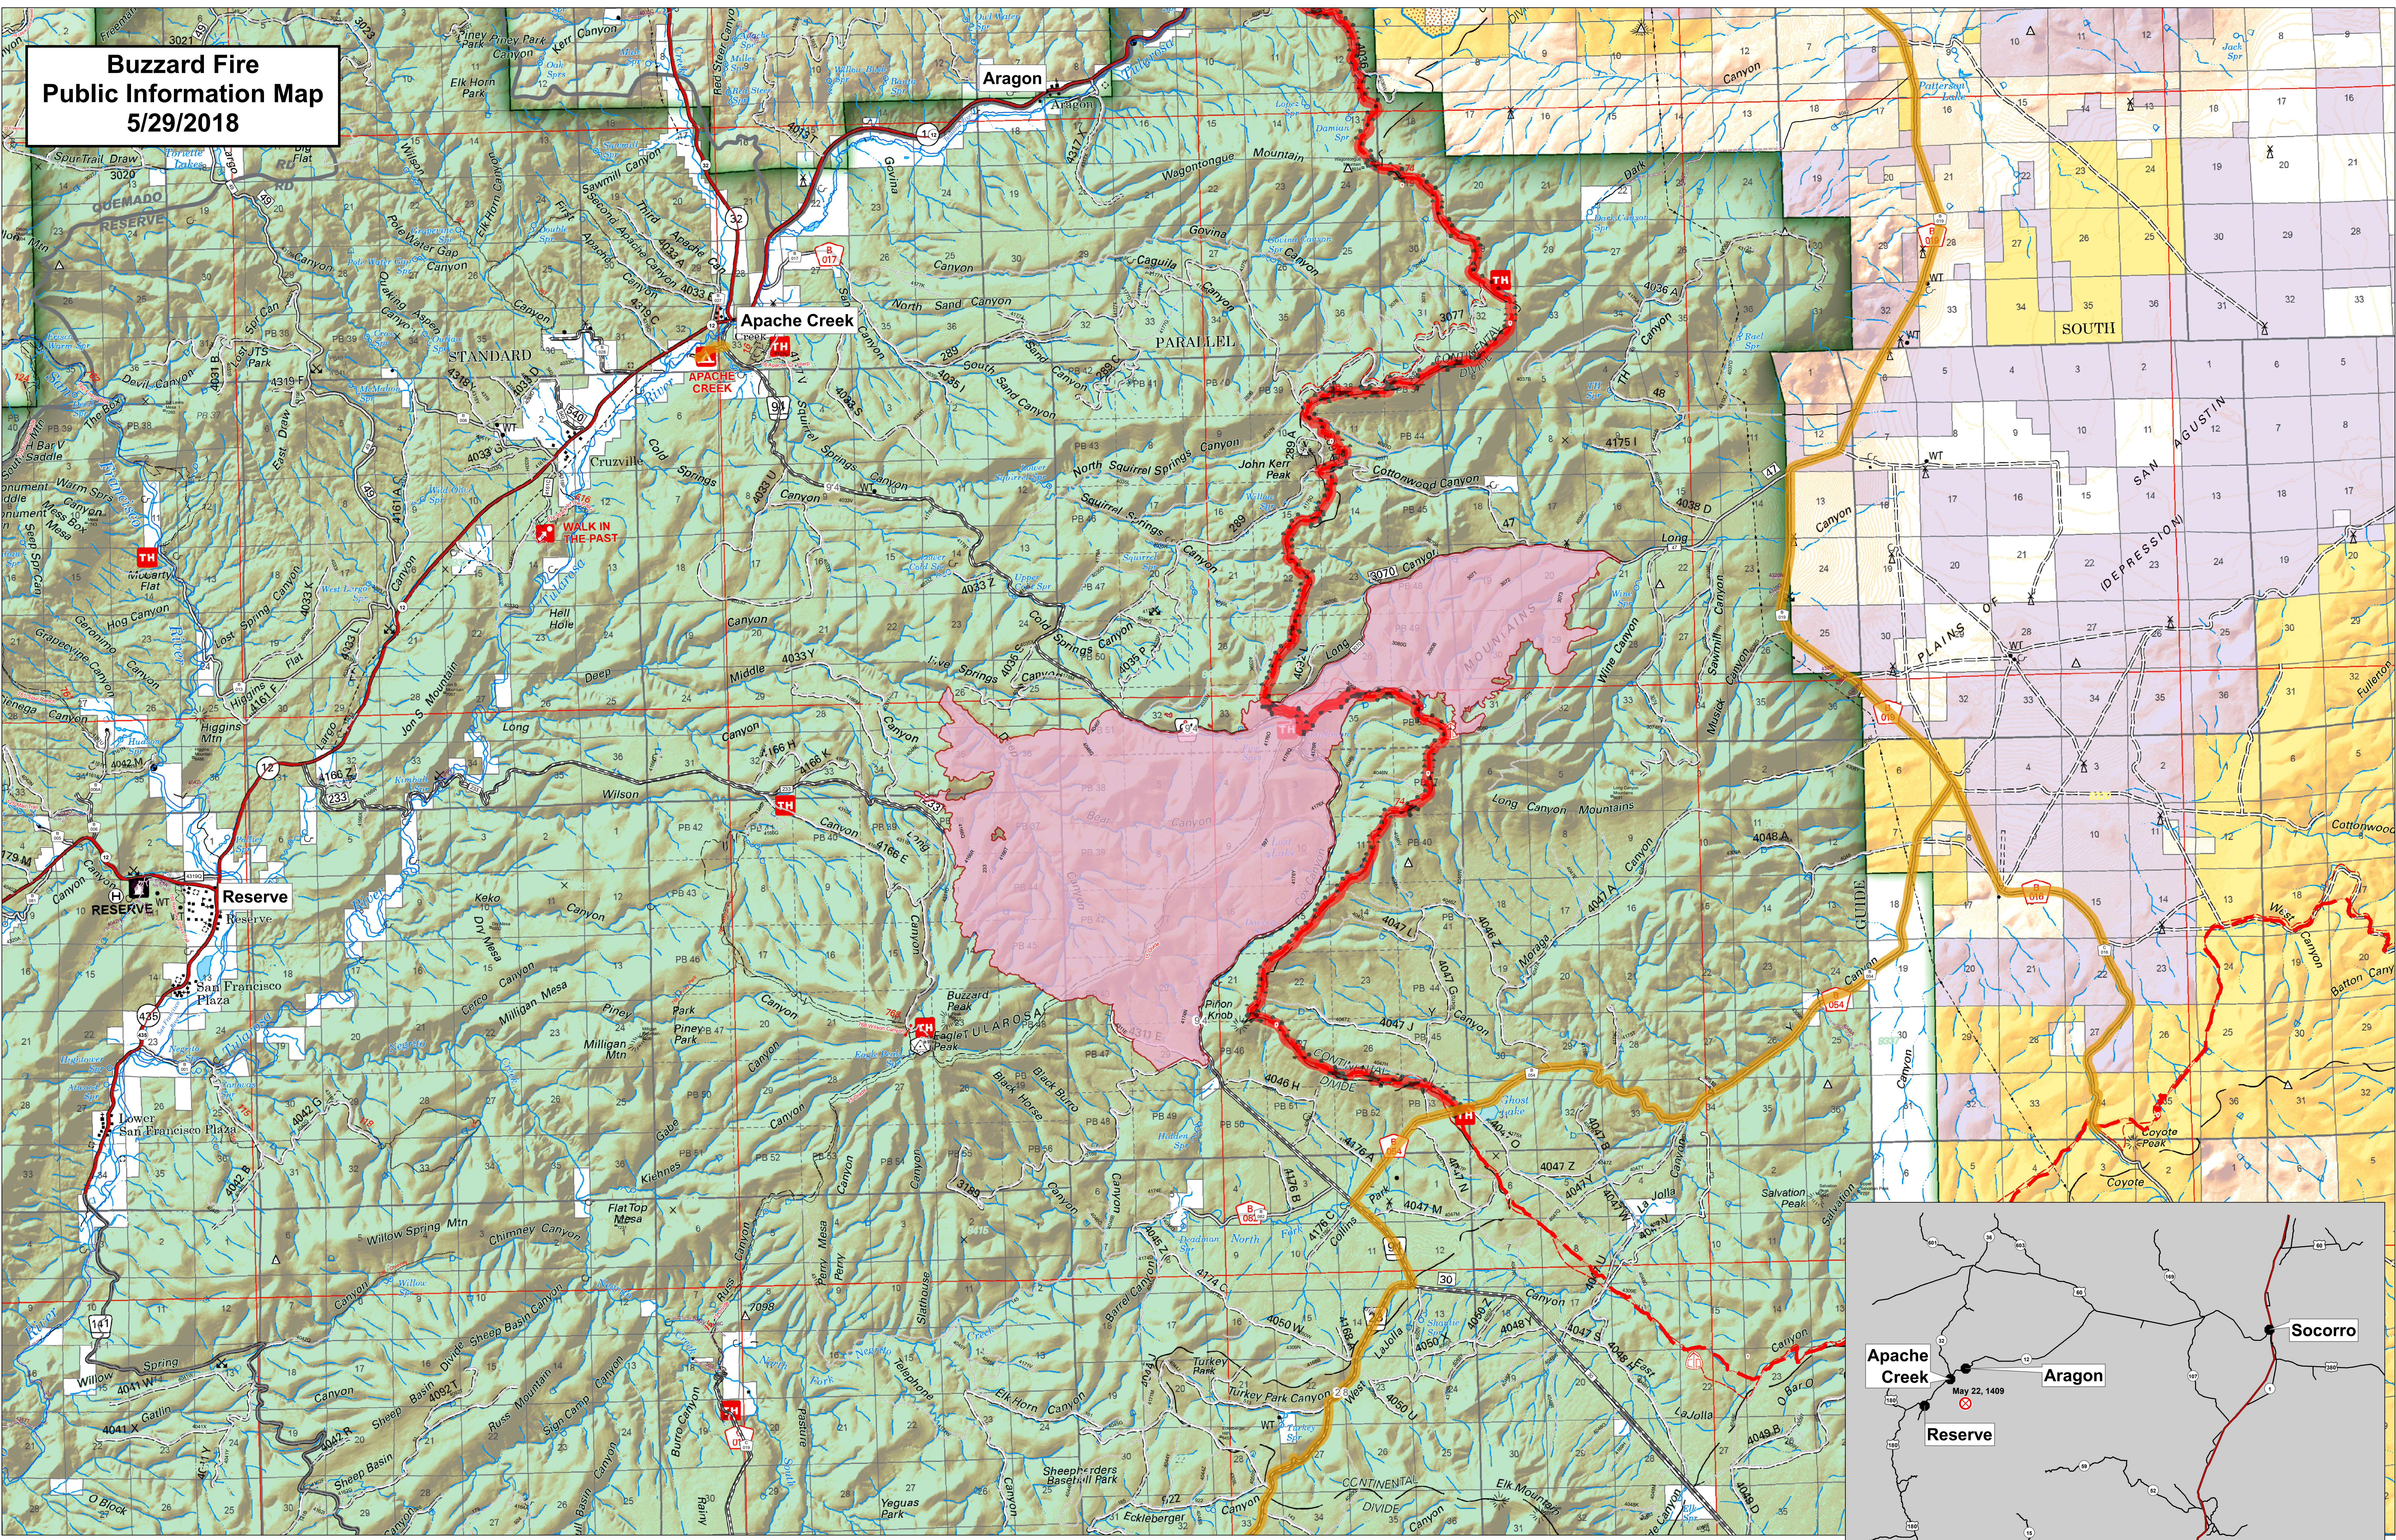

**Buzzard Fire
Public Information Map
5/29/2018**

- Wildfire Daily Fire Perimeter
- Continental Divide NST
- CDT Re-route
- CDT Closure

**SOUTHWEST AREA
INCIDENT MANAGEMENT TEAM 4**