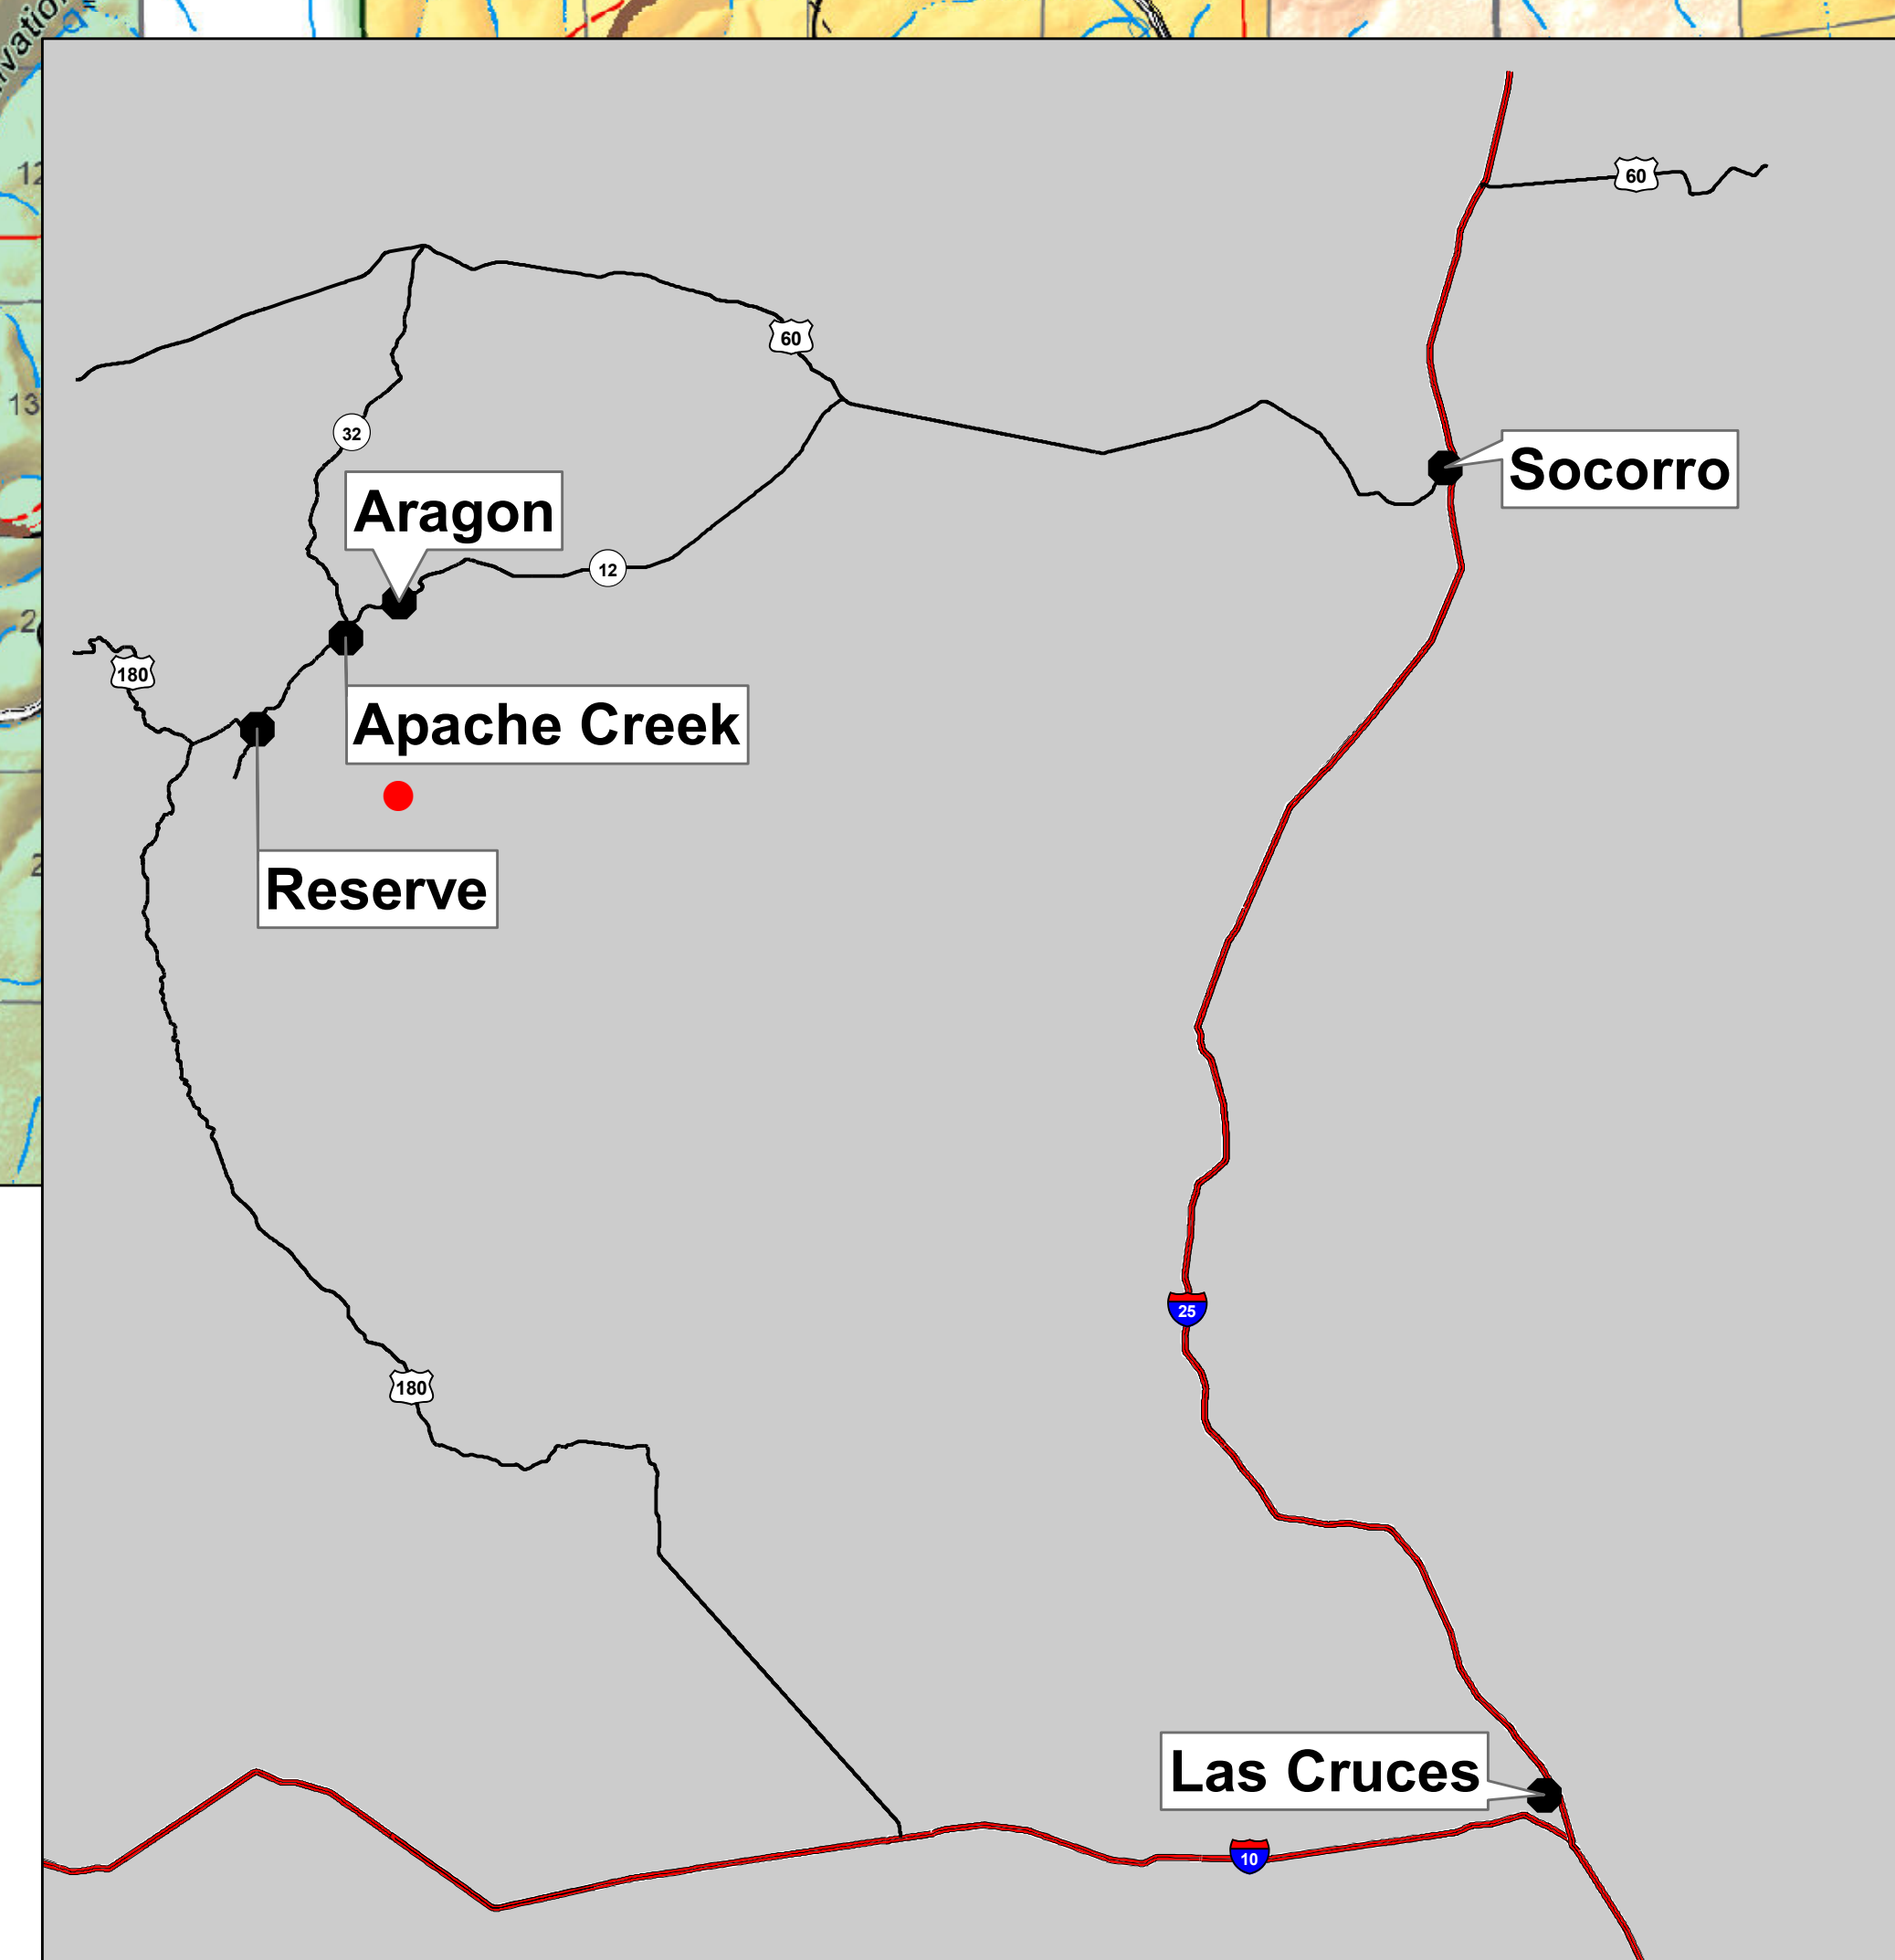

**Buzzard Fire
Public Information Map
6/2/2018**

- Completed Line
- Wildfire Daily Fire Perimeter
- Continental Divide NST
- CDT Re-route
- CDT Closure

**SOUTHWEST AREA
INCIDENT MANAGEMENT TEAM 4**