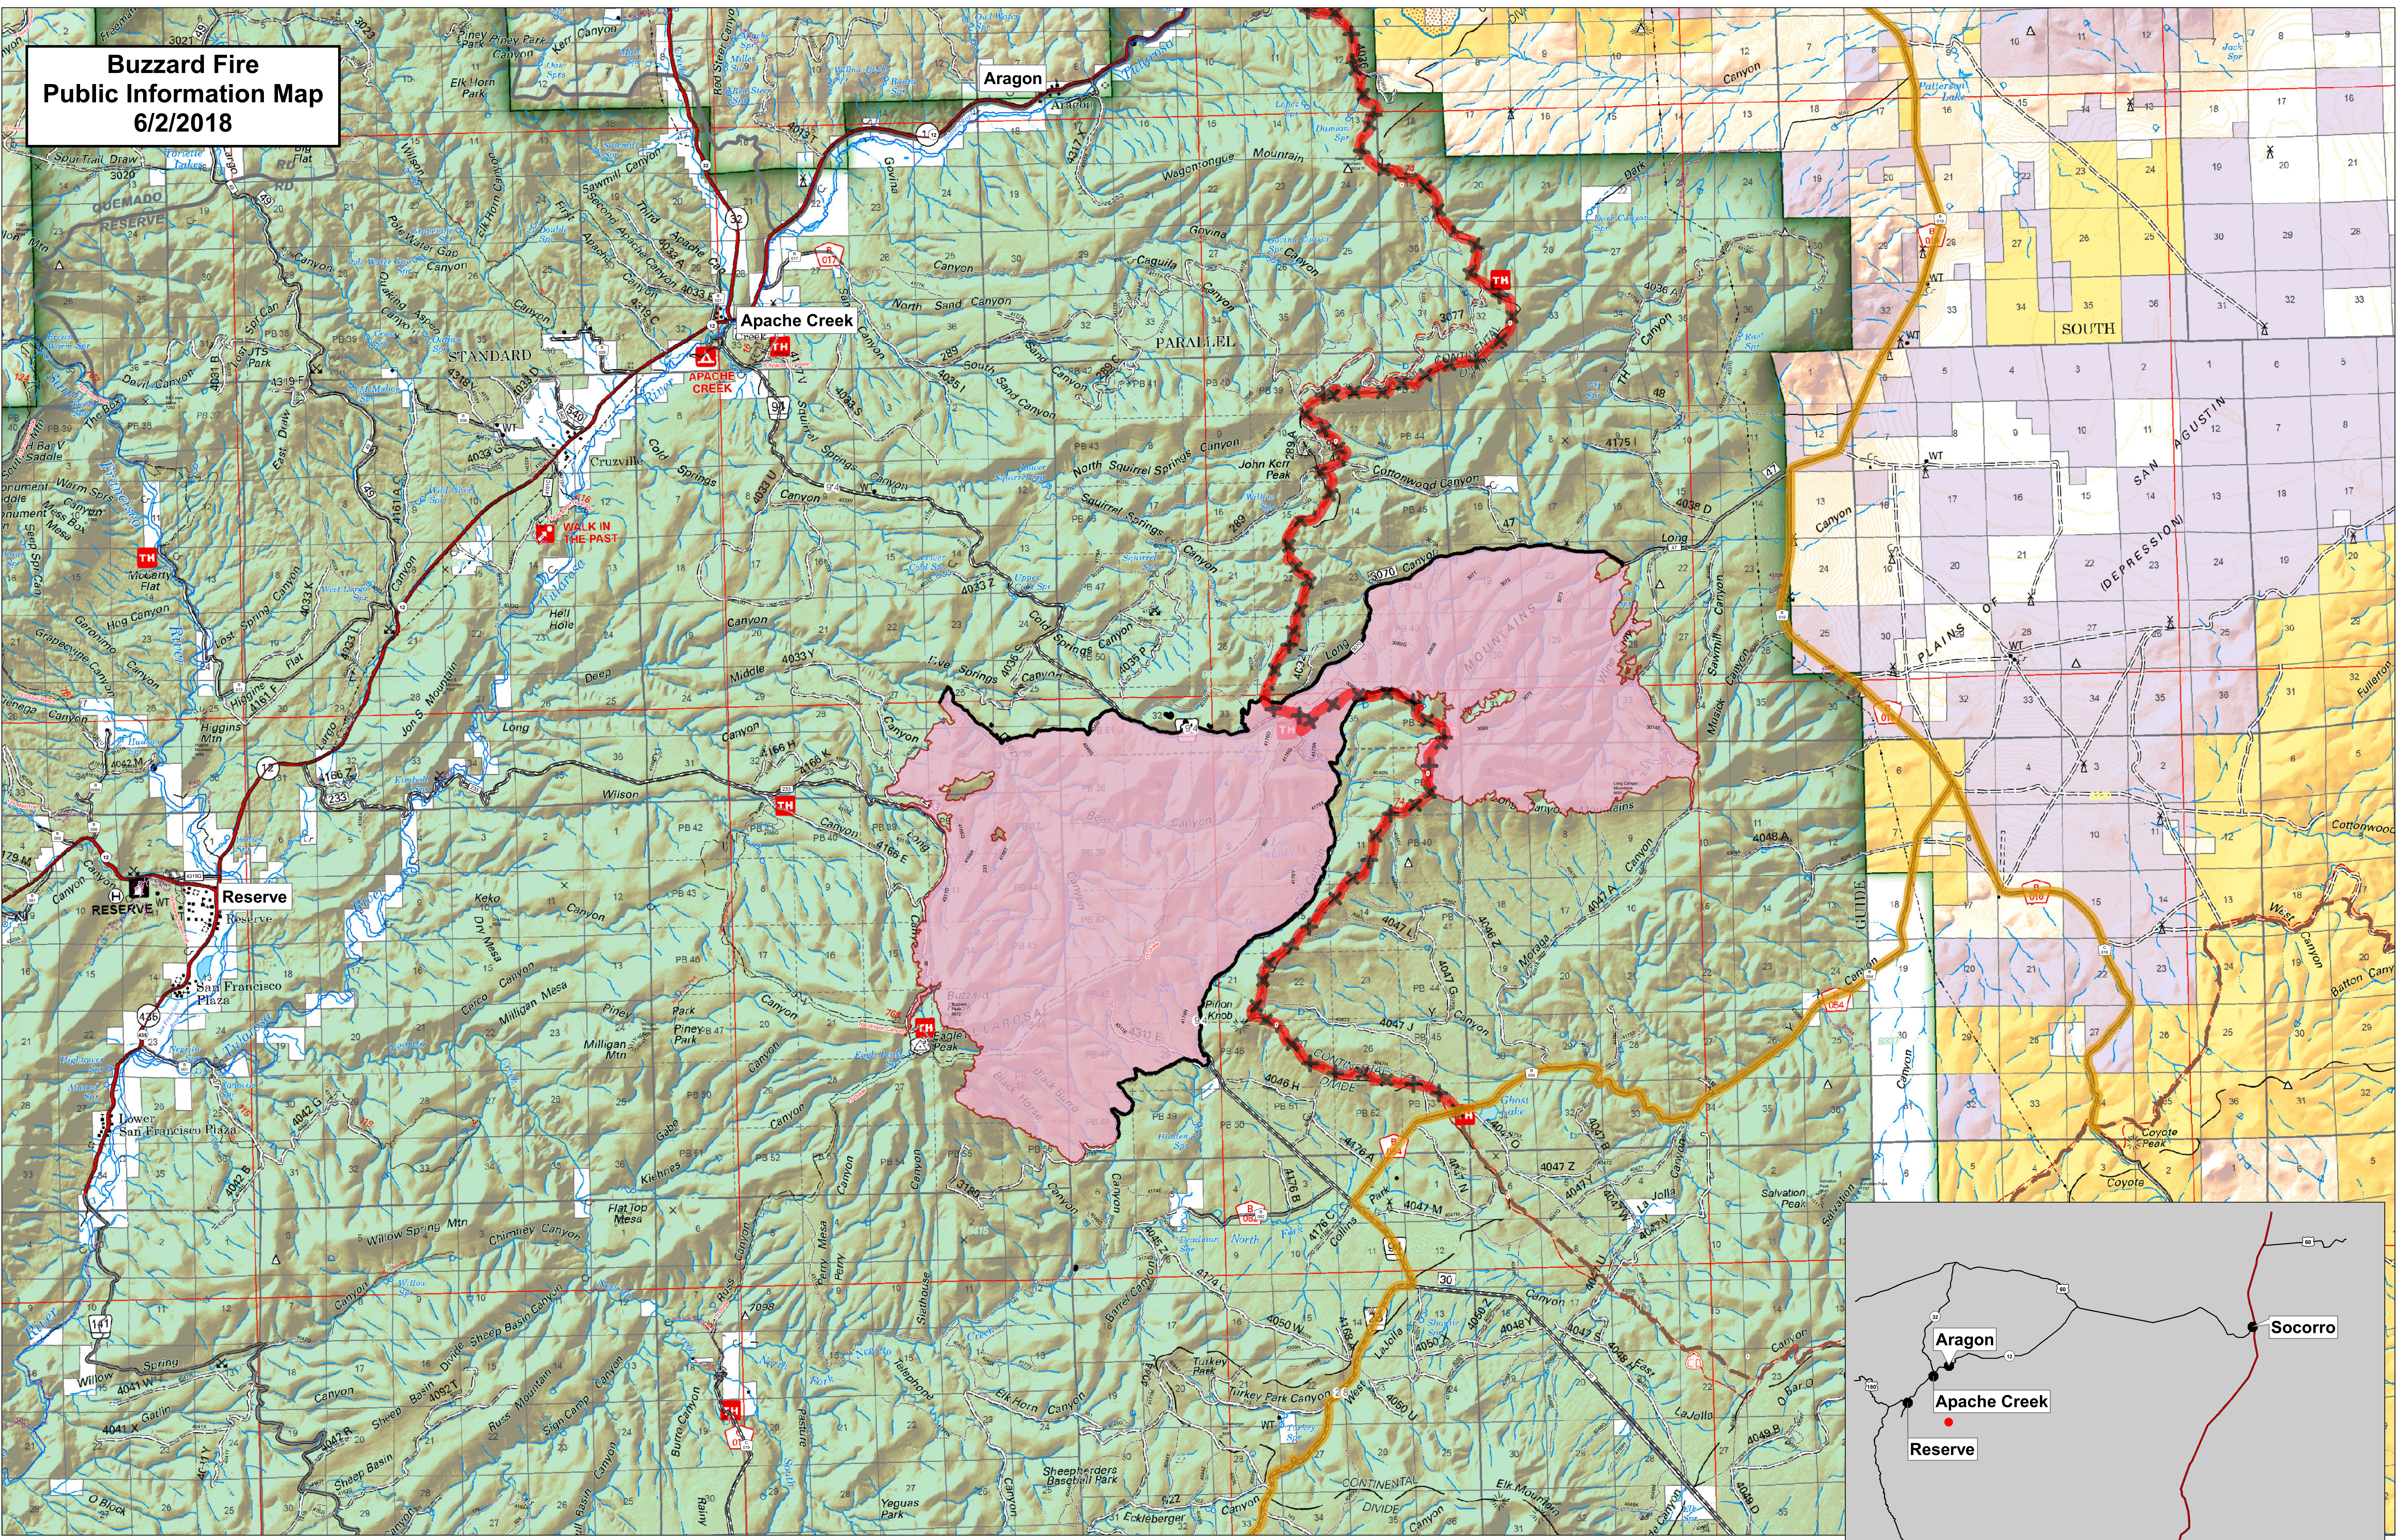

**Buzzard Fire
Public Information Map
6/2/2018**

- Completed Line
- Wildfire Daily Fire Perimeter
- Continental Divide NST
- CDT Re-route
- CDT Closure

**SOUTHWEST AREA
INCIDENT MANAGEMENT TEAM 4**