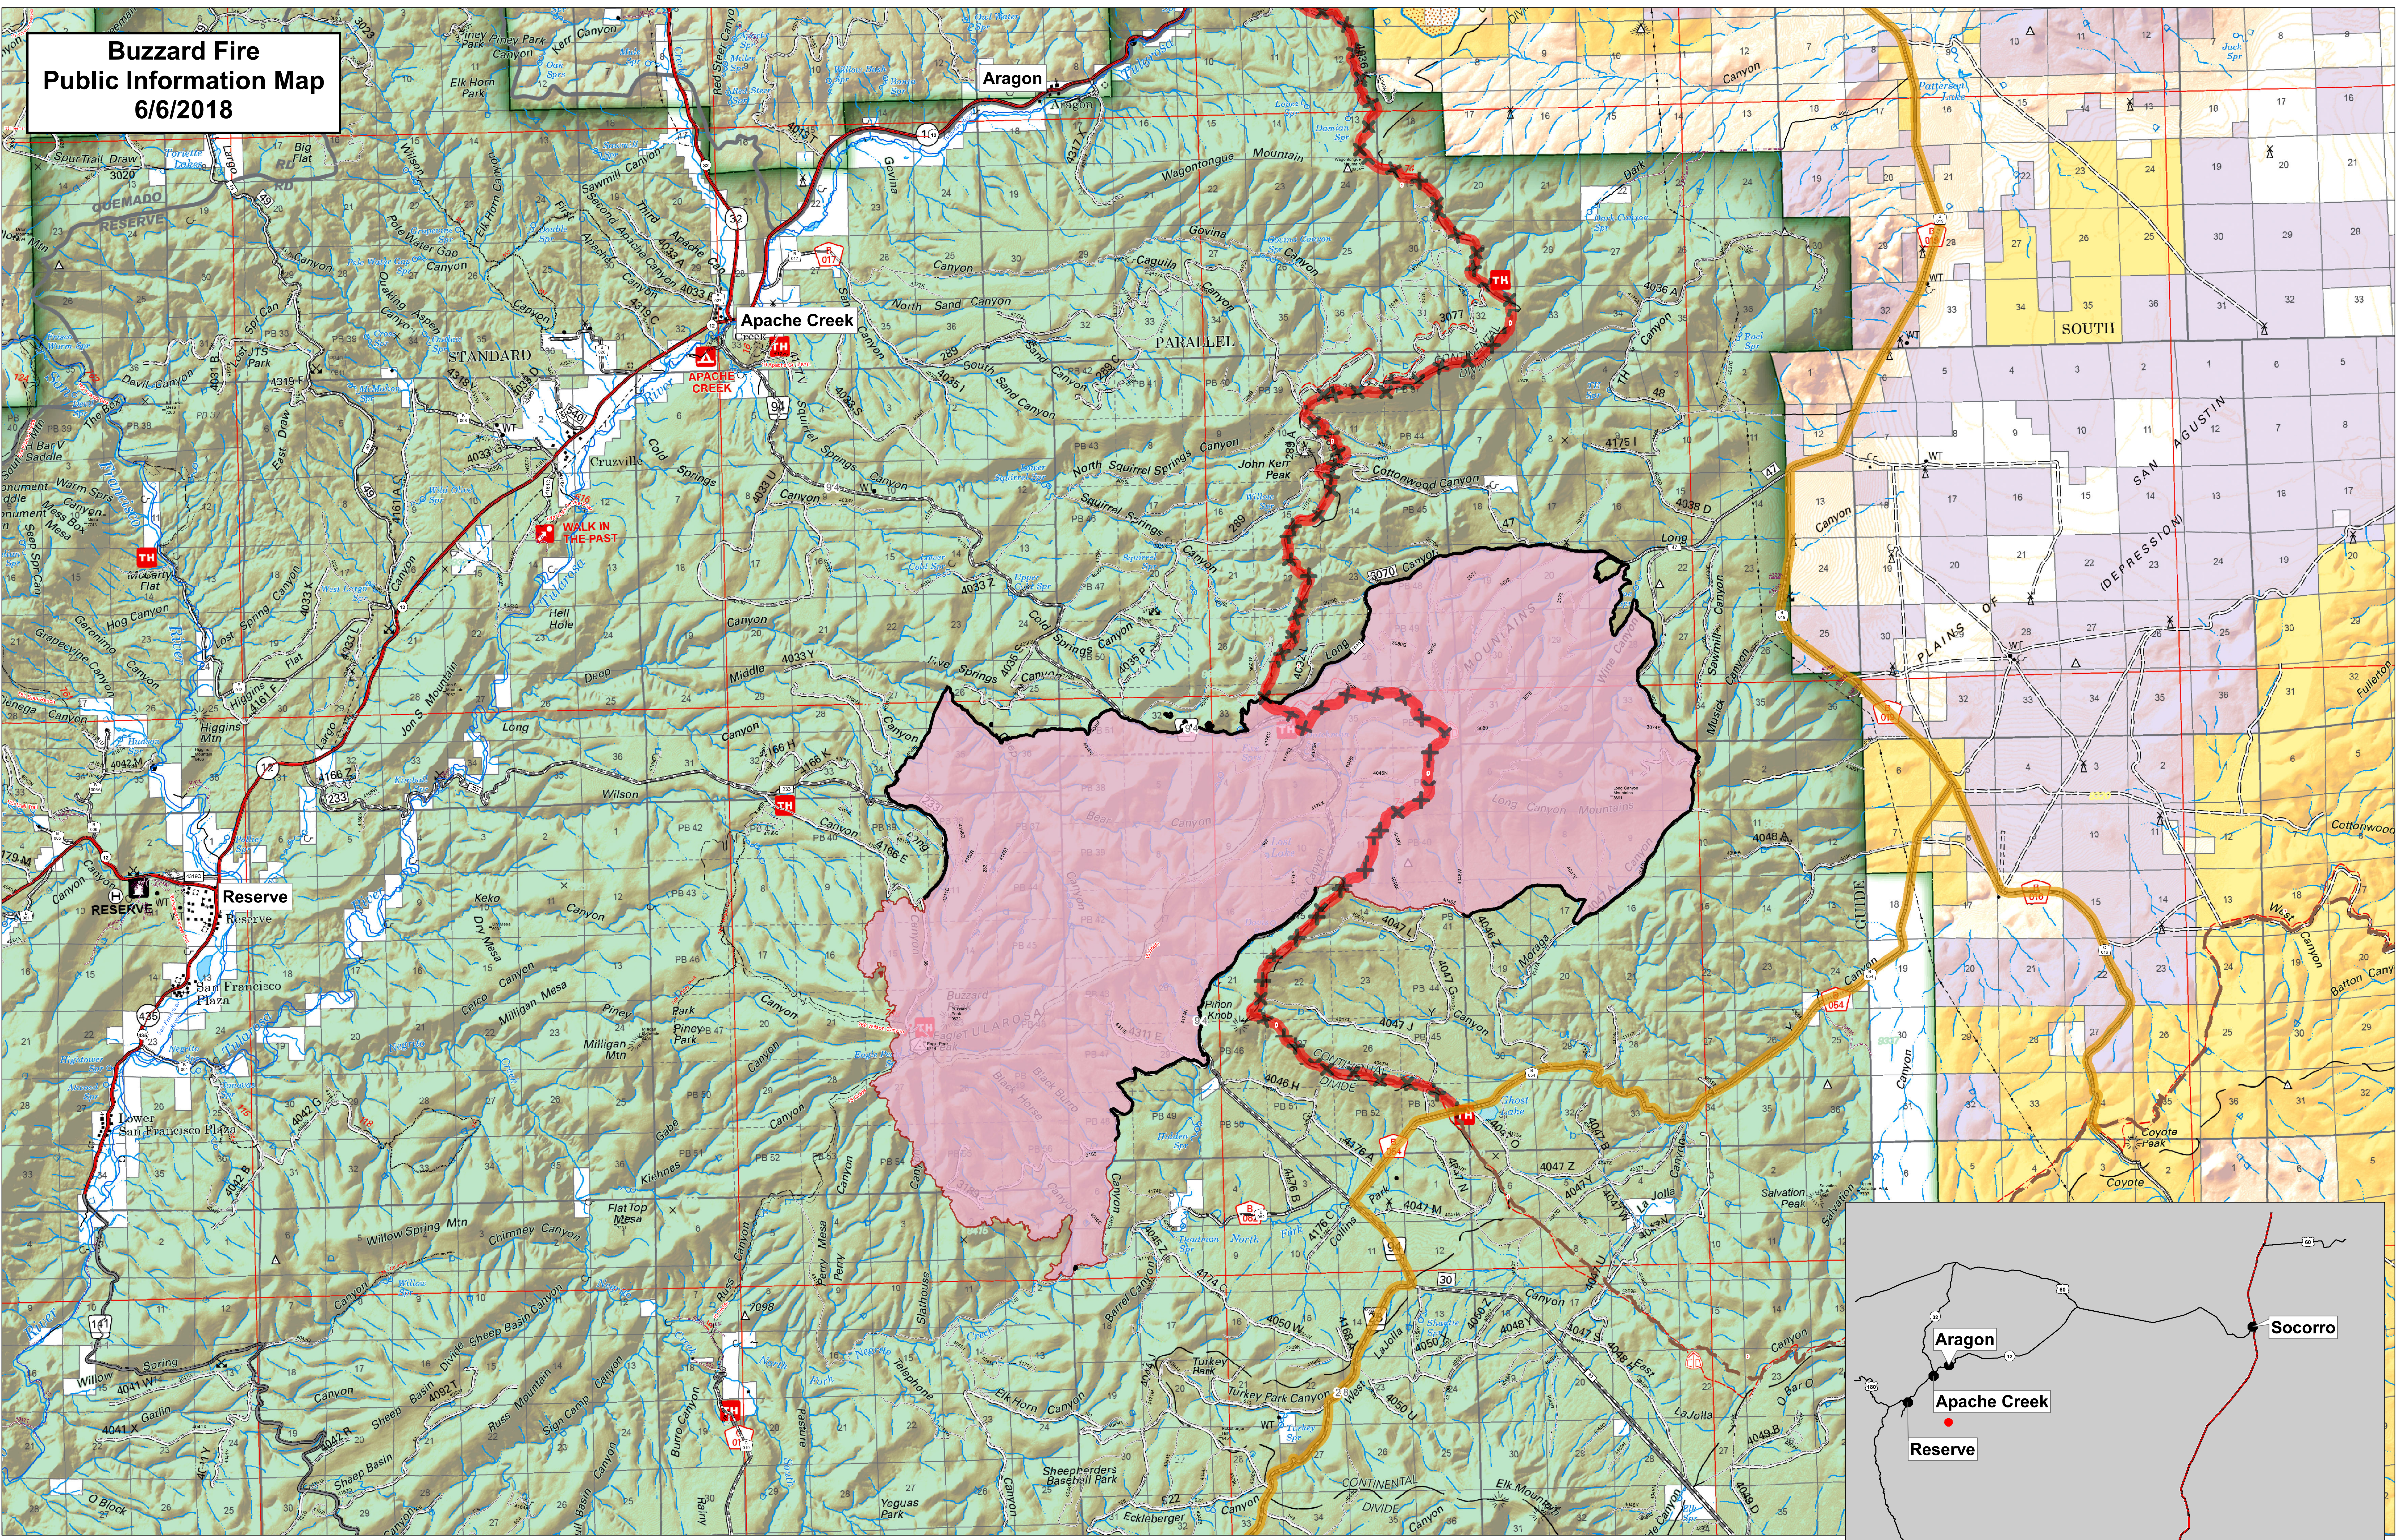

**Buzzard Fire
Public Information Map
6/6/2018**

-  Completed Line
-  Wildfire Daily Fire Perimeter
-  Continental Divide NST
-  CDT Re-route
-  CDT Closure

0 2 4
Miles

Coordinate System:
NAD83 UTM Zone 12N
Prepared by: jro
6/6/2018 07:44

 **SOUTHWEST AREA
INCIDENT MANAGEMENT TEAM 4**