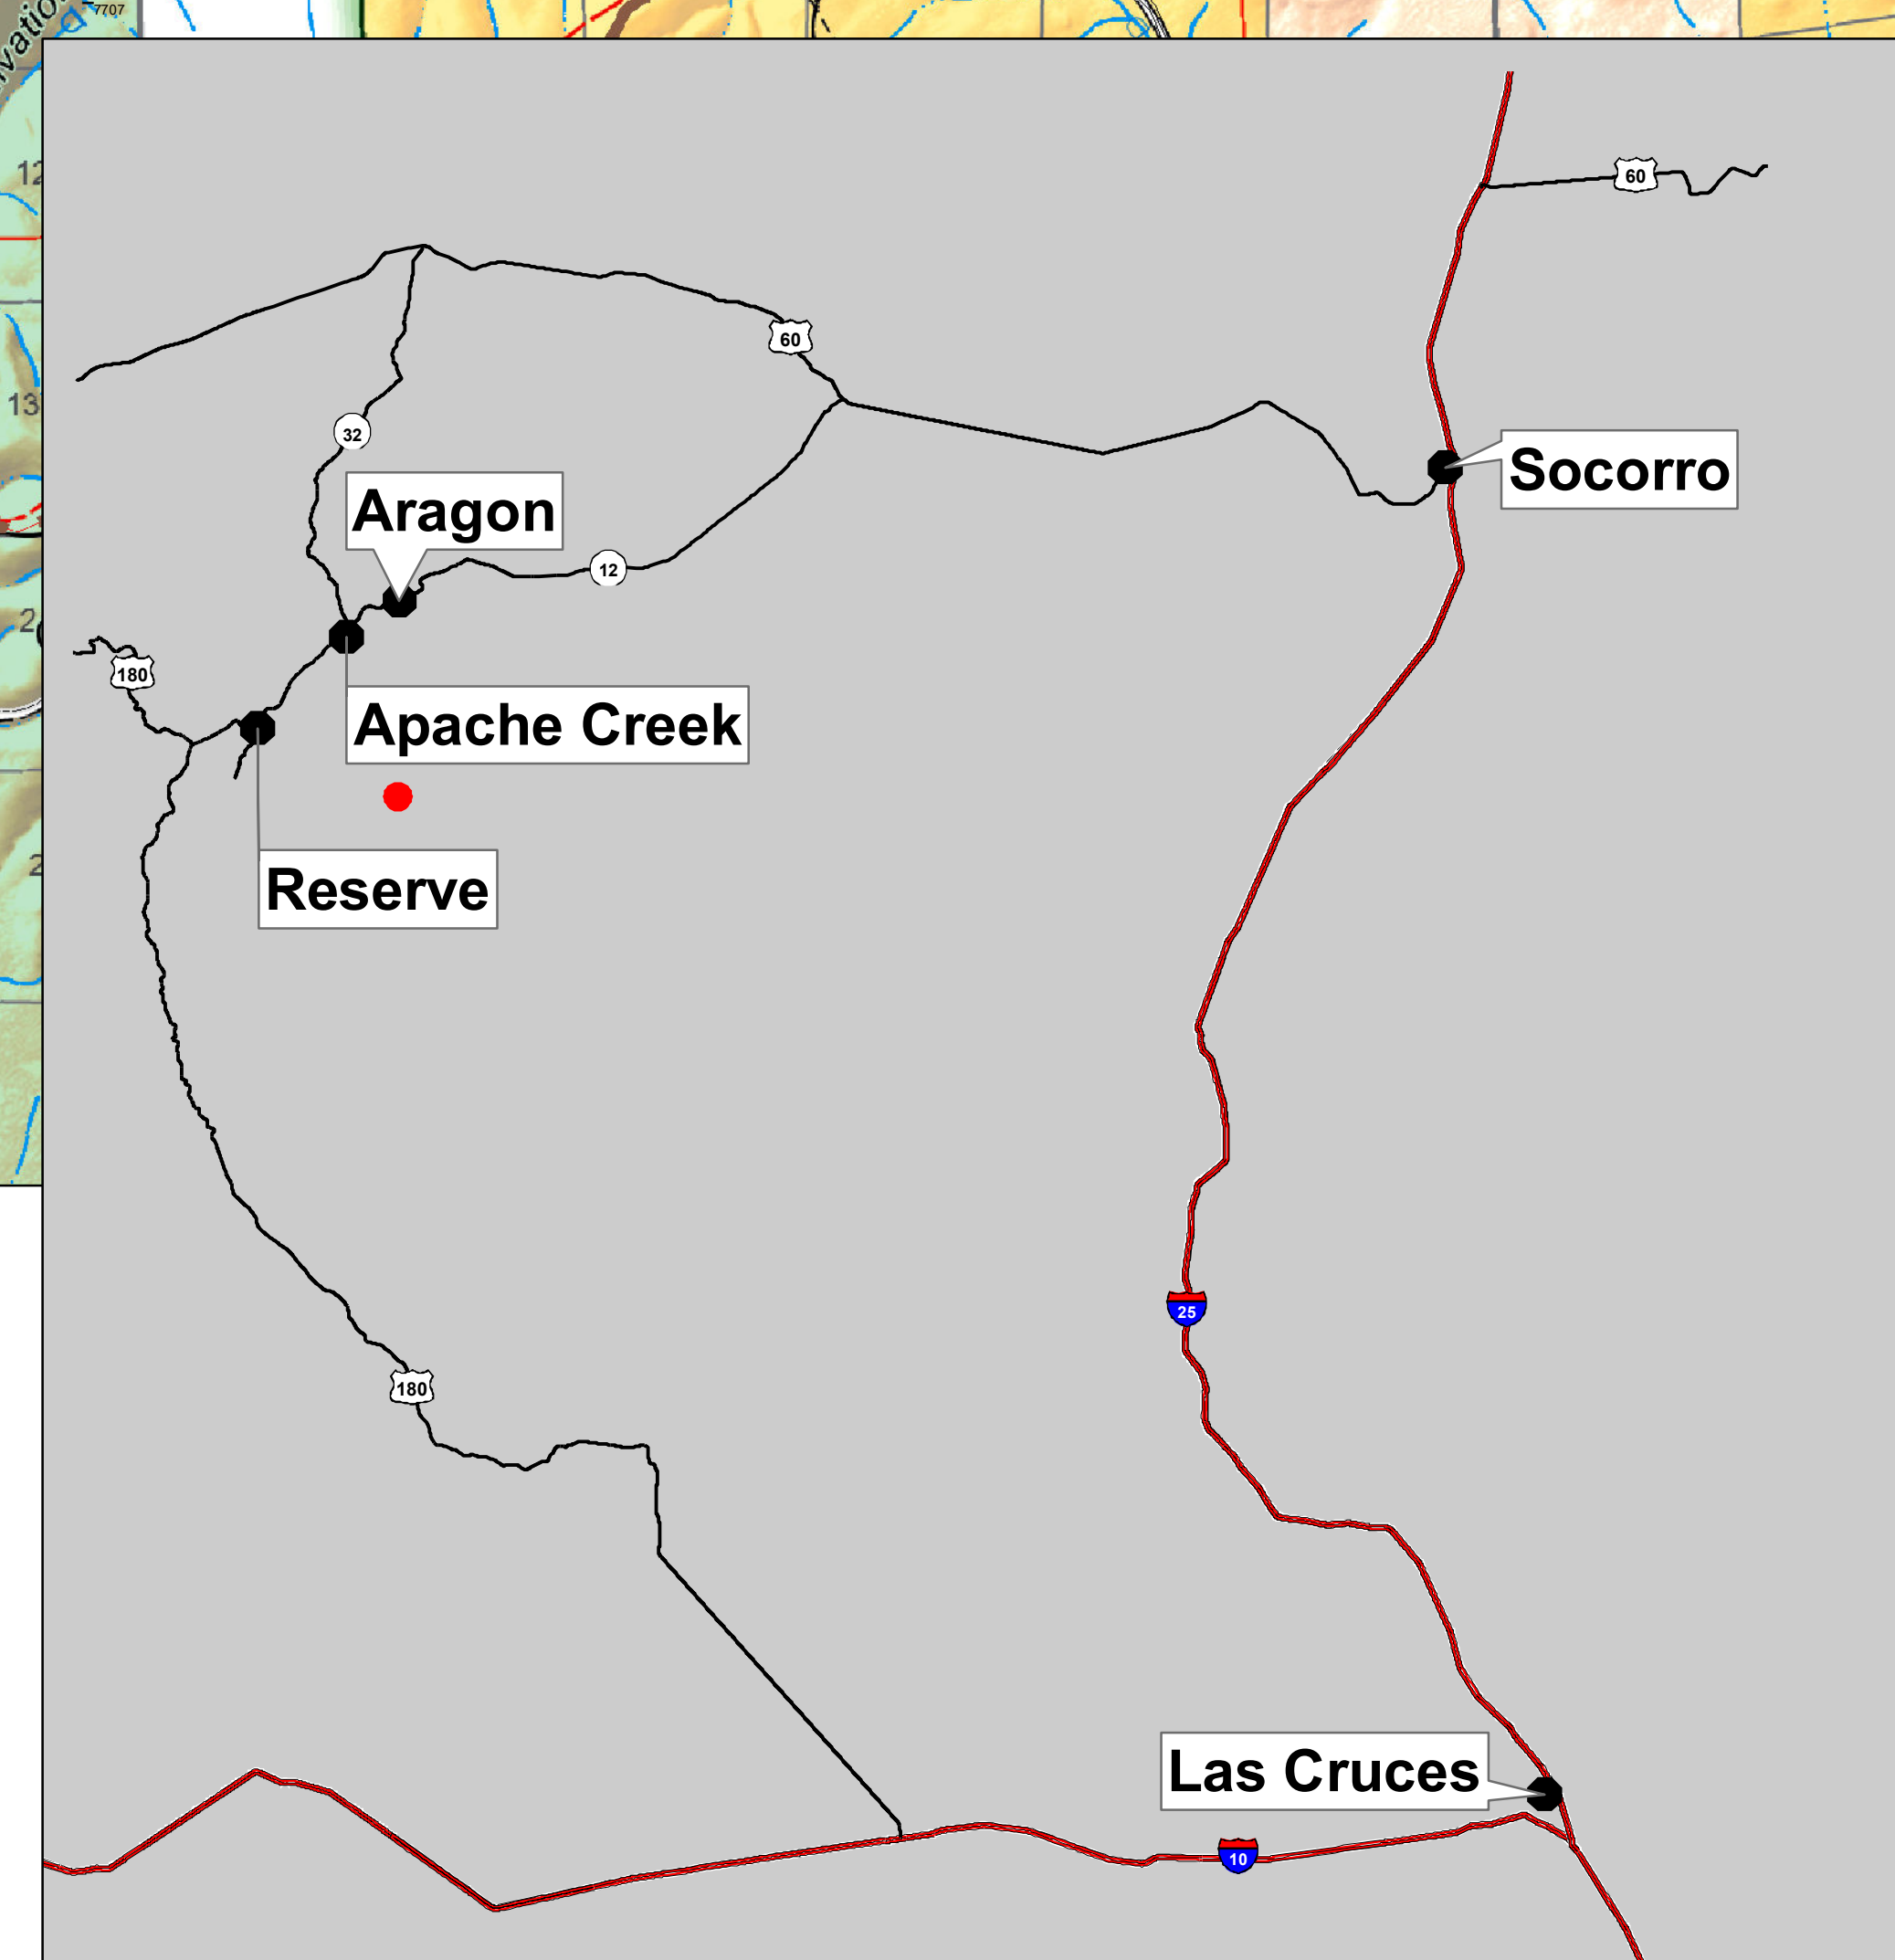

**Buzzard Fire
Public Information Map
6/6/2018**

-  Completed Line
-  Wildfire Daily Fire Perimeter
-  Continental Divide NST
-  CDT Re-route
-  CDT Closure

0 2 4
Miles

Coordinate System:
NAD83 UTM Zone 12N
Prepared by: jro
6/6/2018 07:44

 **SOUTHWEST AREA
INCIDENT MANAGEMENT TEAM 4**