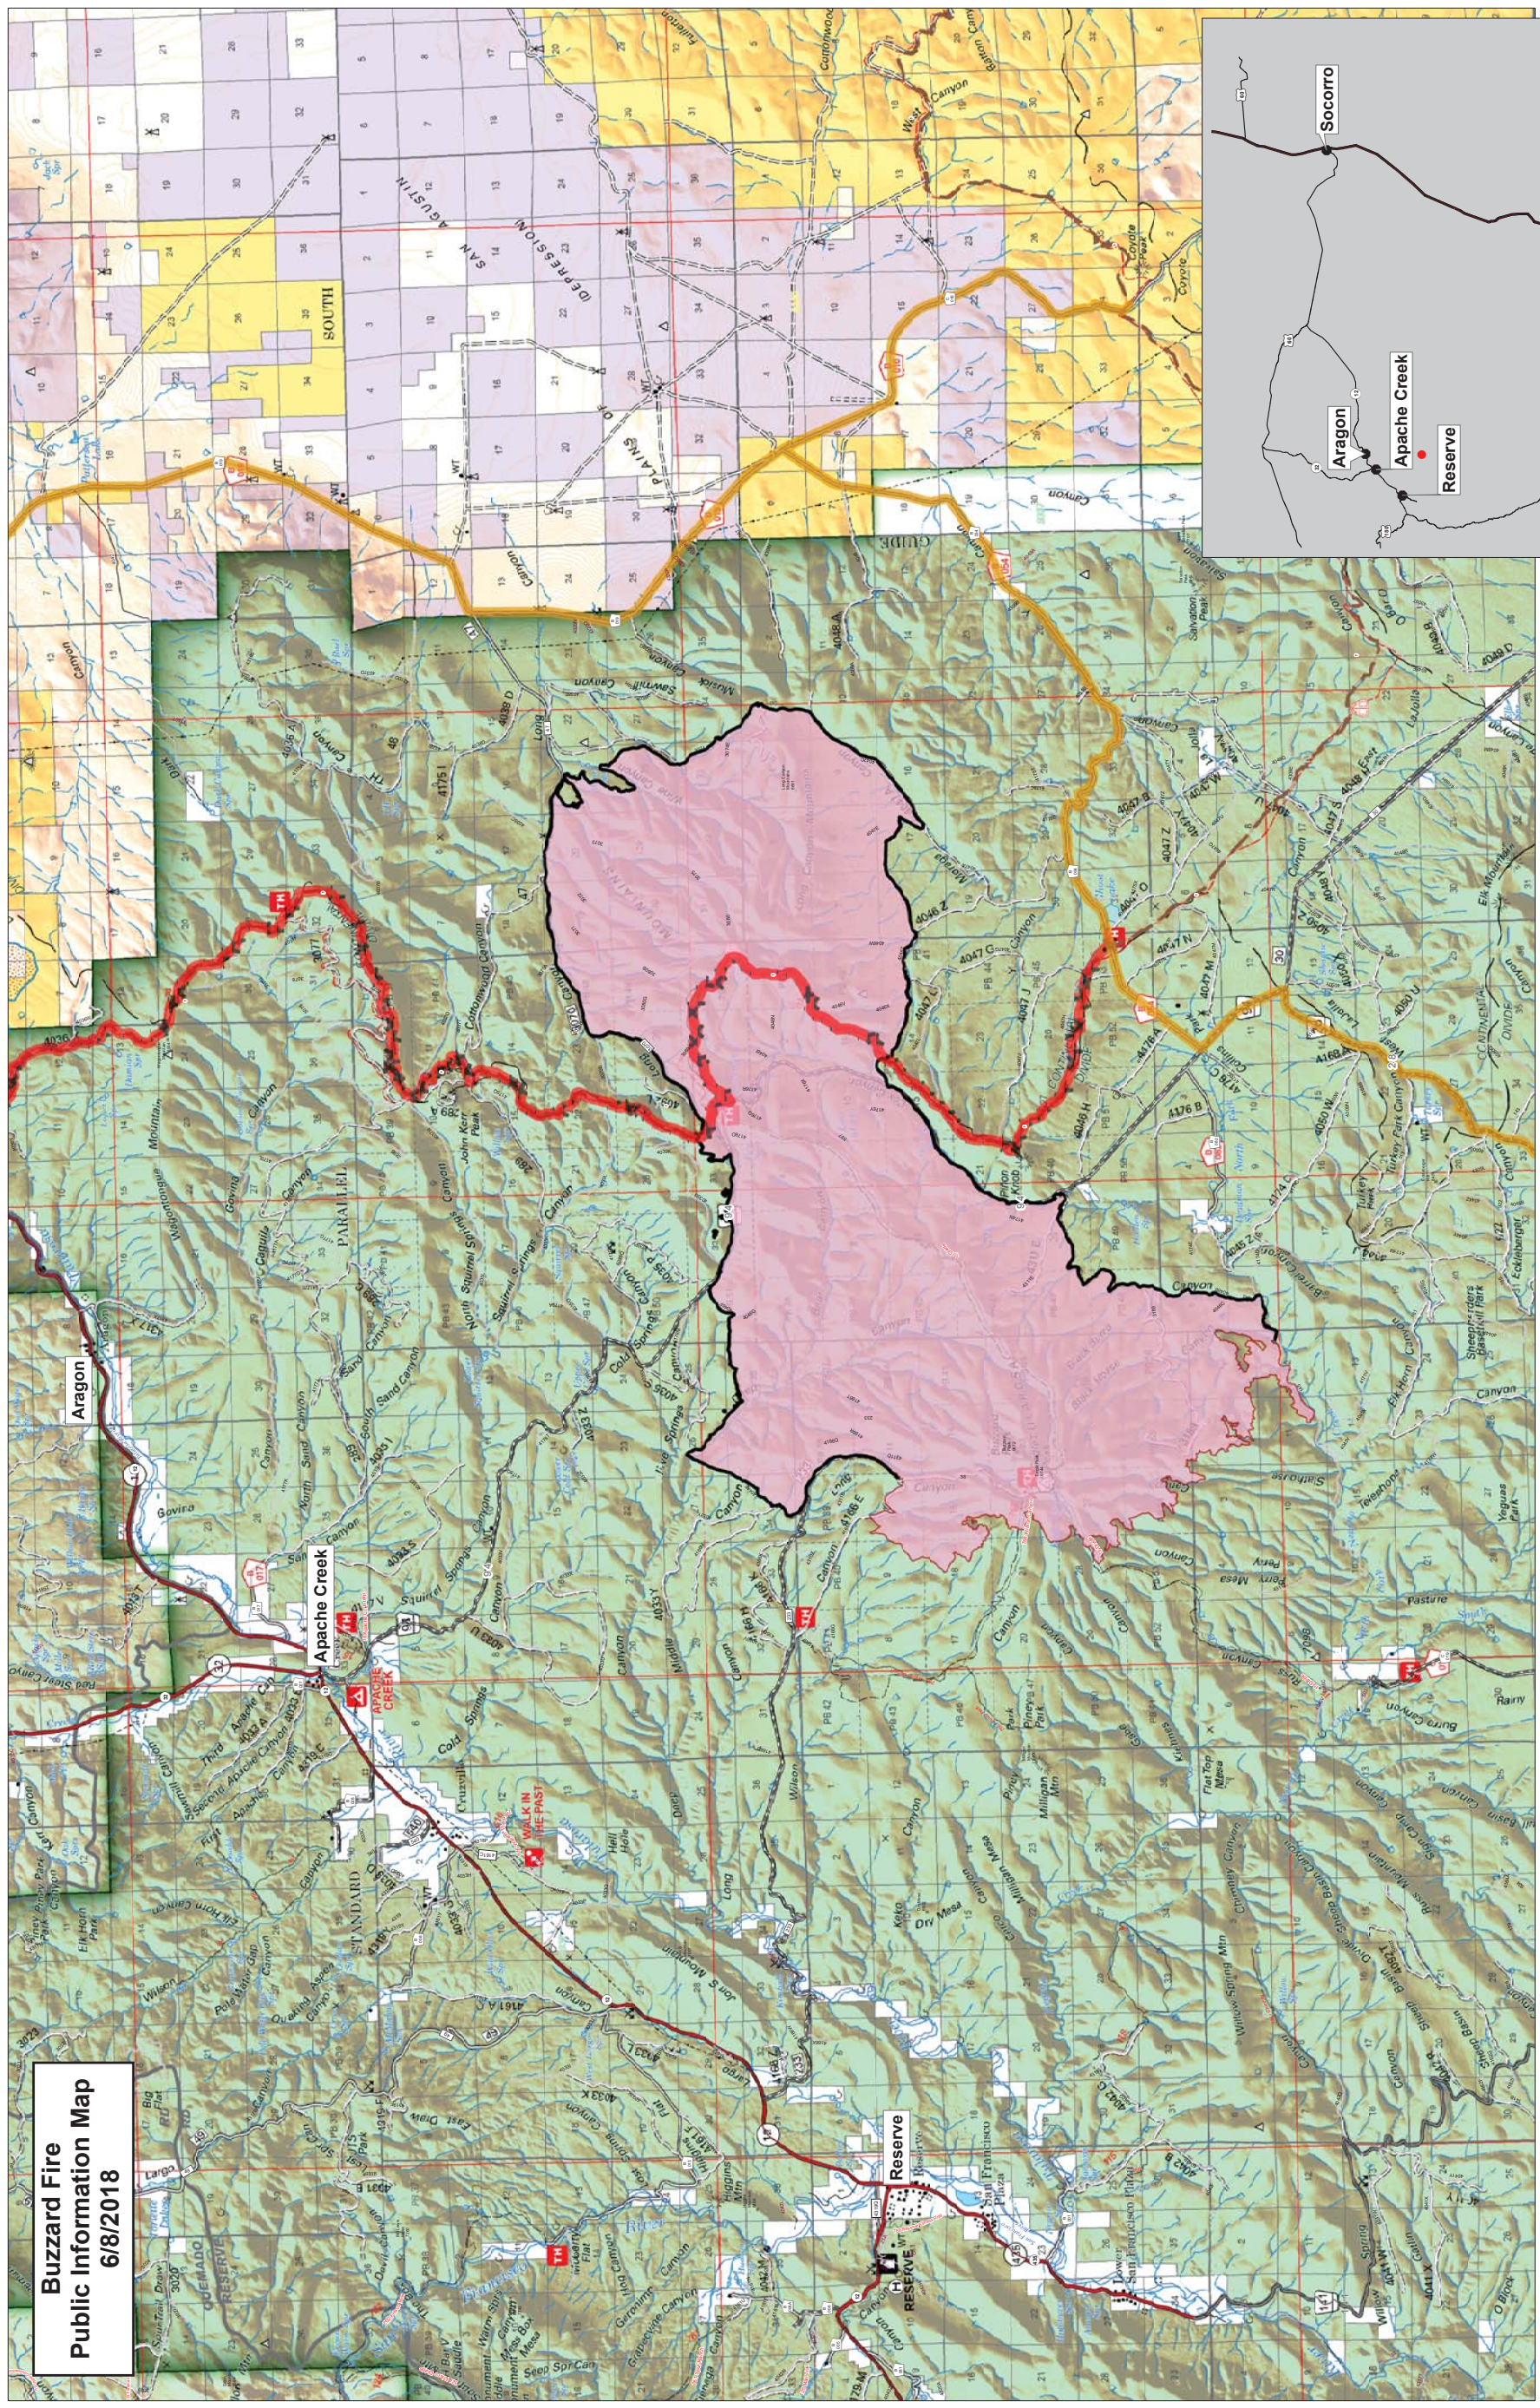

**Buzzard Fire
Public Information Map
6/8/2018**

- Completed Line
- Wildfire Daily Fire Perimeter
- Continental Divide NST
- CDT Re-route
- CDT Closure

Coordinate System:
NAD83
Prepared by: B
6/8/2018 07:55