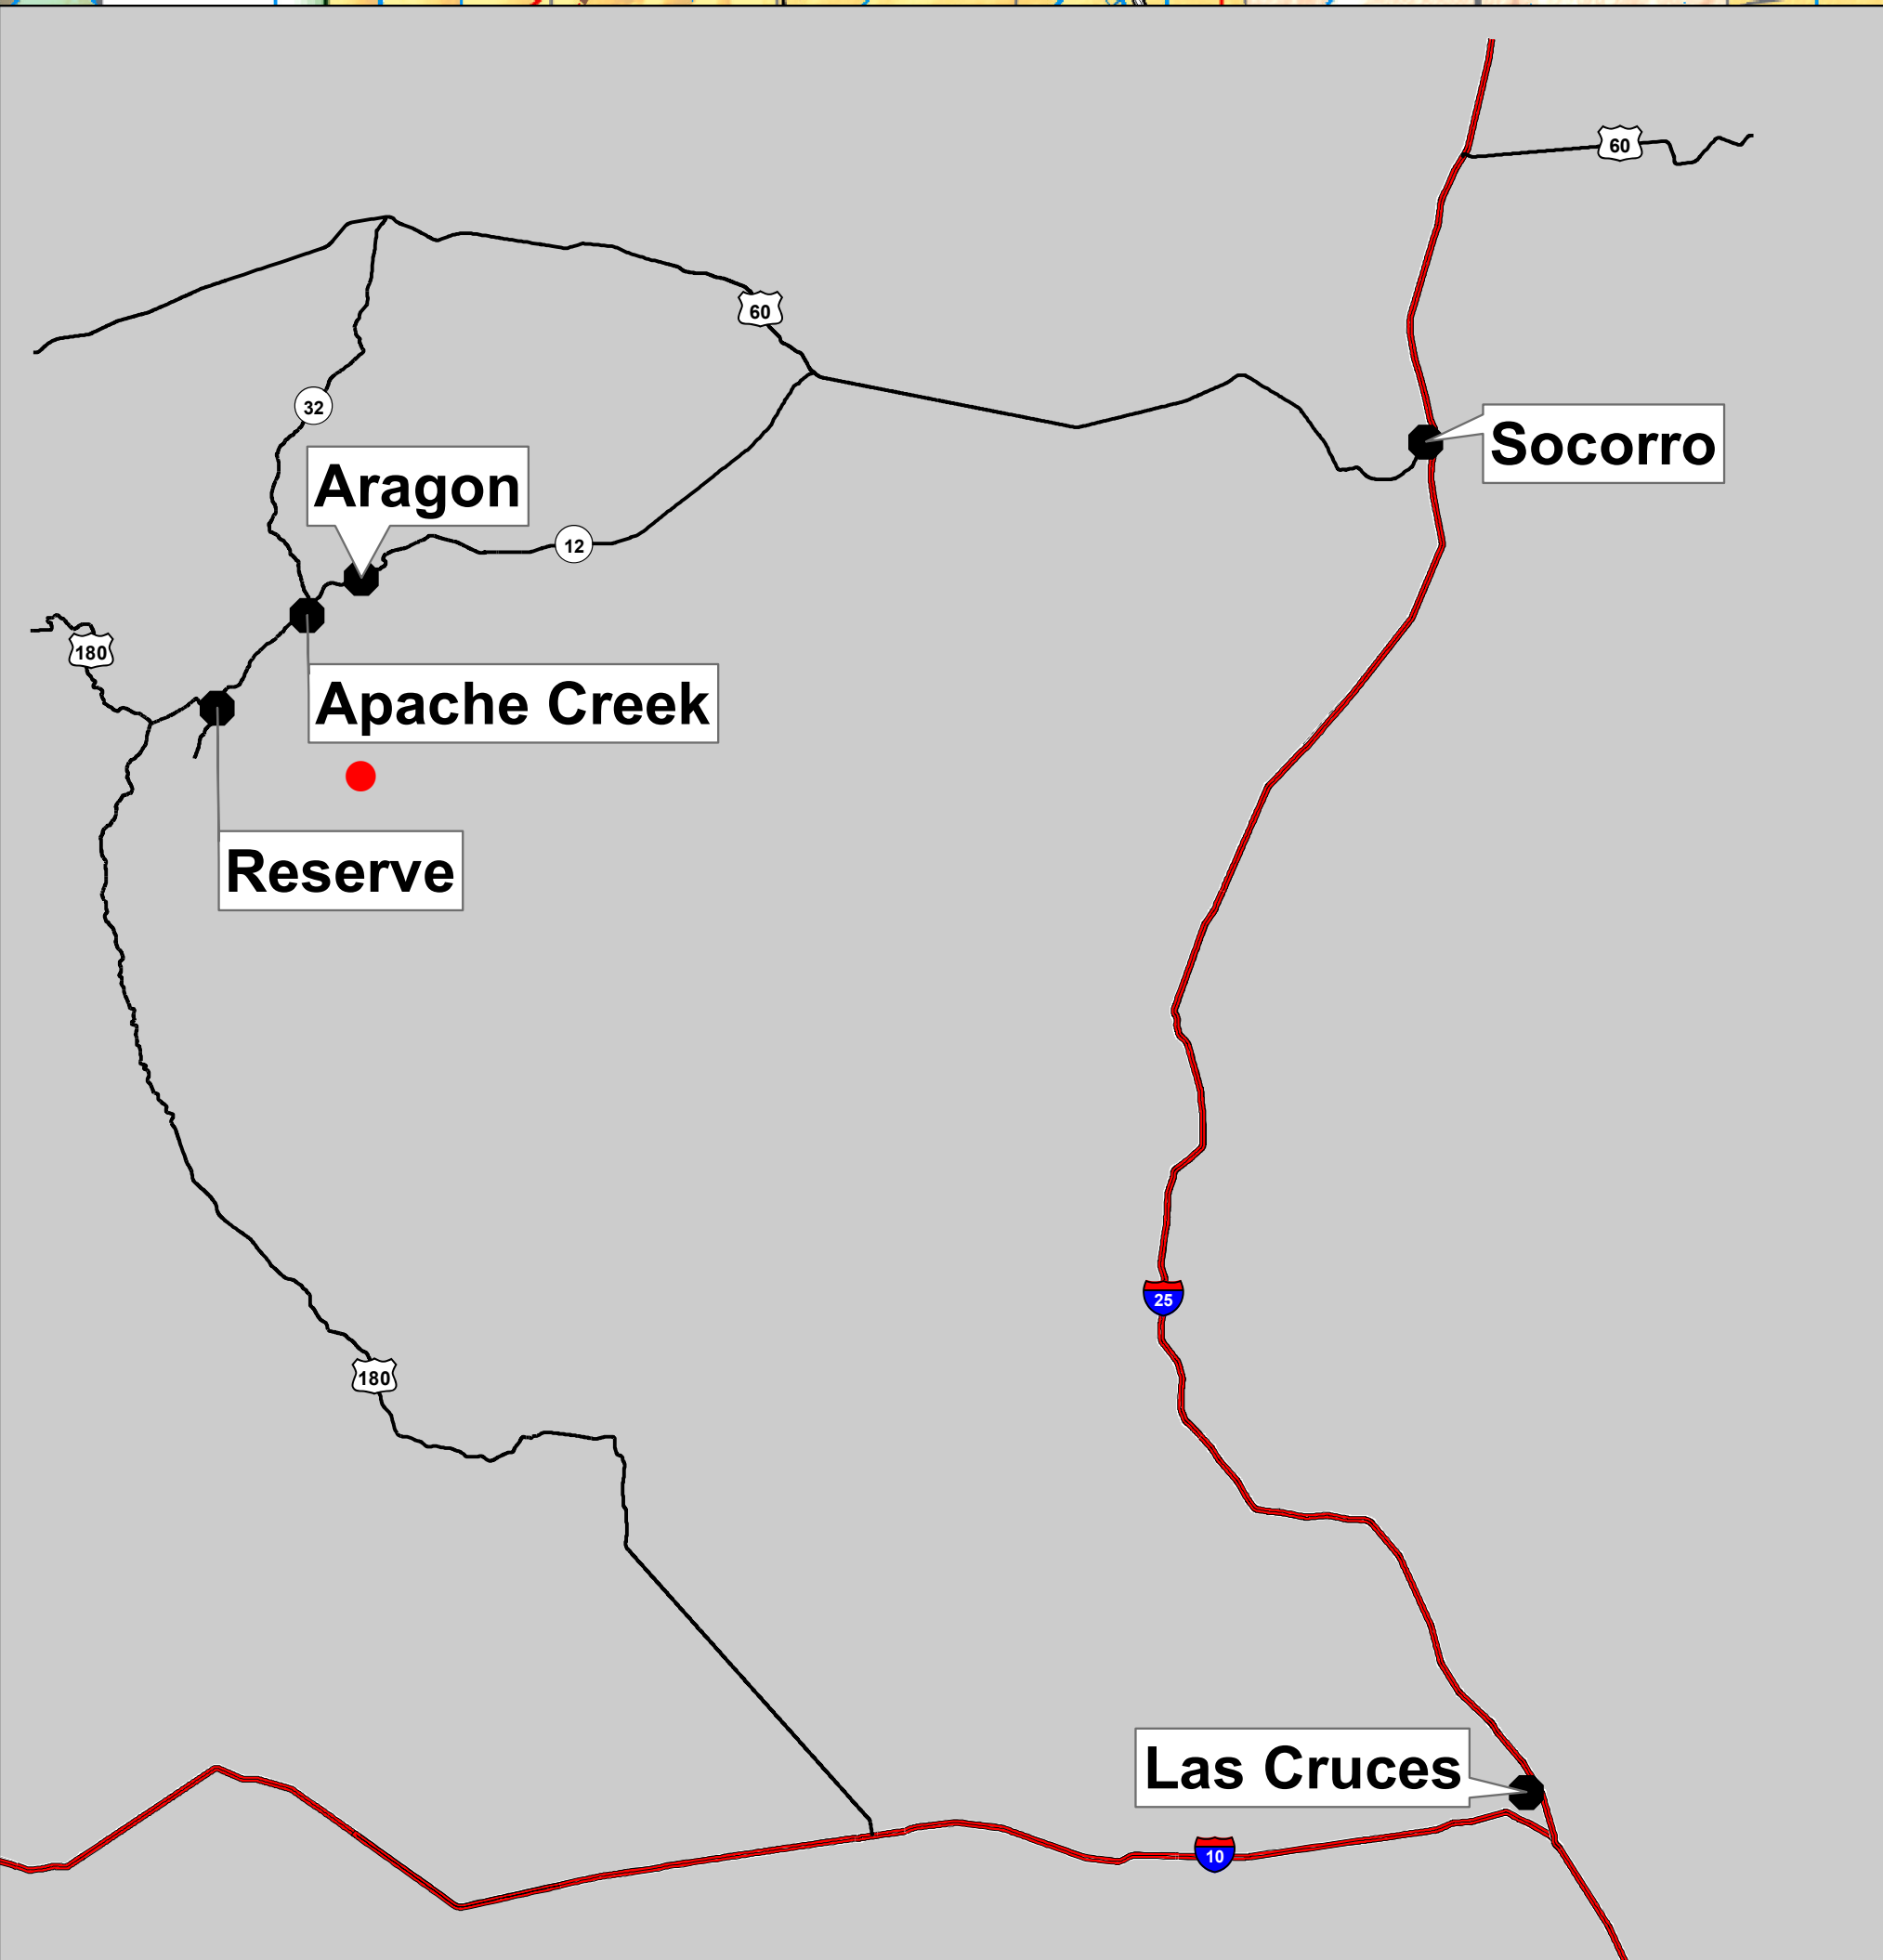

**Buzzard Fire
Public Information Map
6/12/2018
43,009 Acres**

-  Completed Line
-  Wildfire Daily Fire Perimeter
-  Wildfire Final Fire Perimeter
-  Continental Divide NST
-  CDT Re-route
-  CDT Closure

Coordinate System:
NAD83 UTM Zone 12N
Prepared by: jb
6/12/2018 09:18