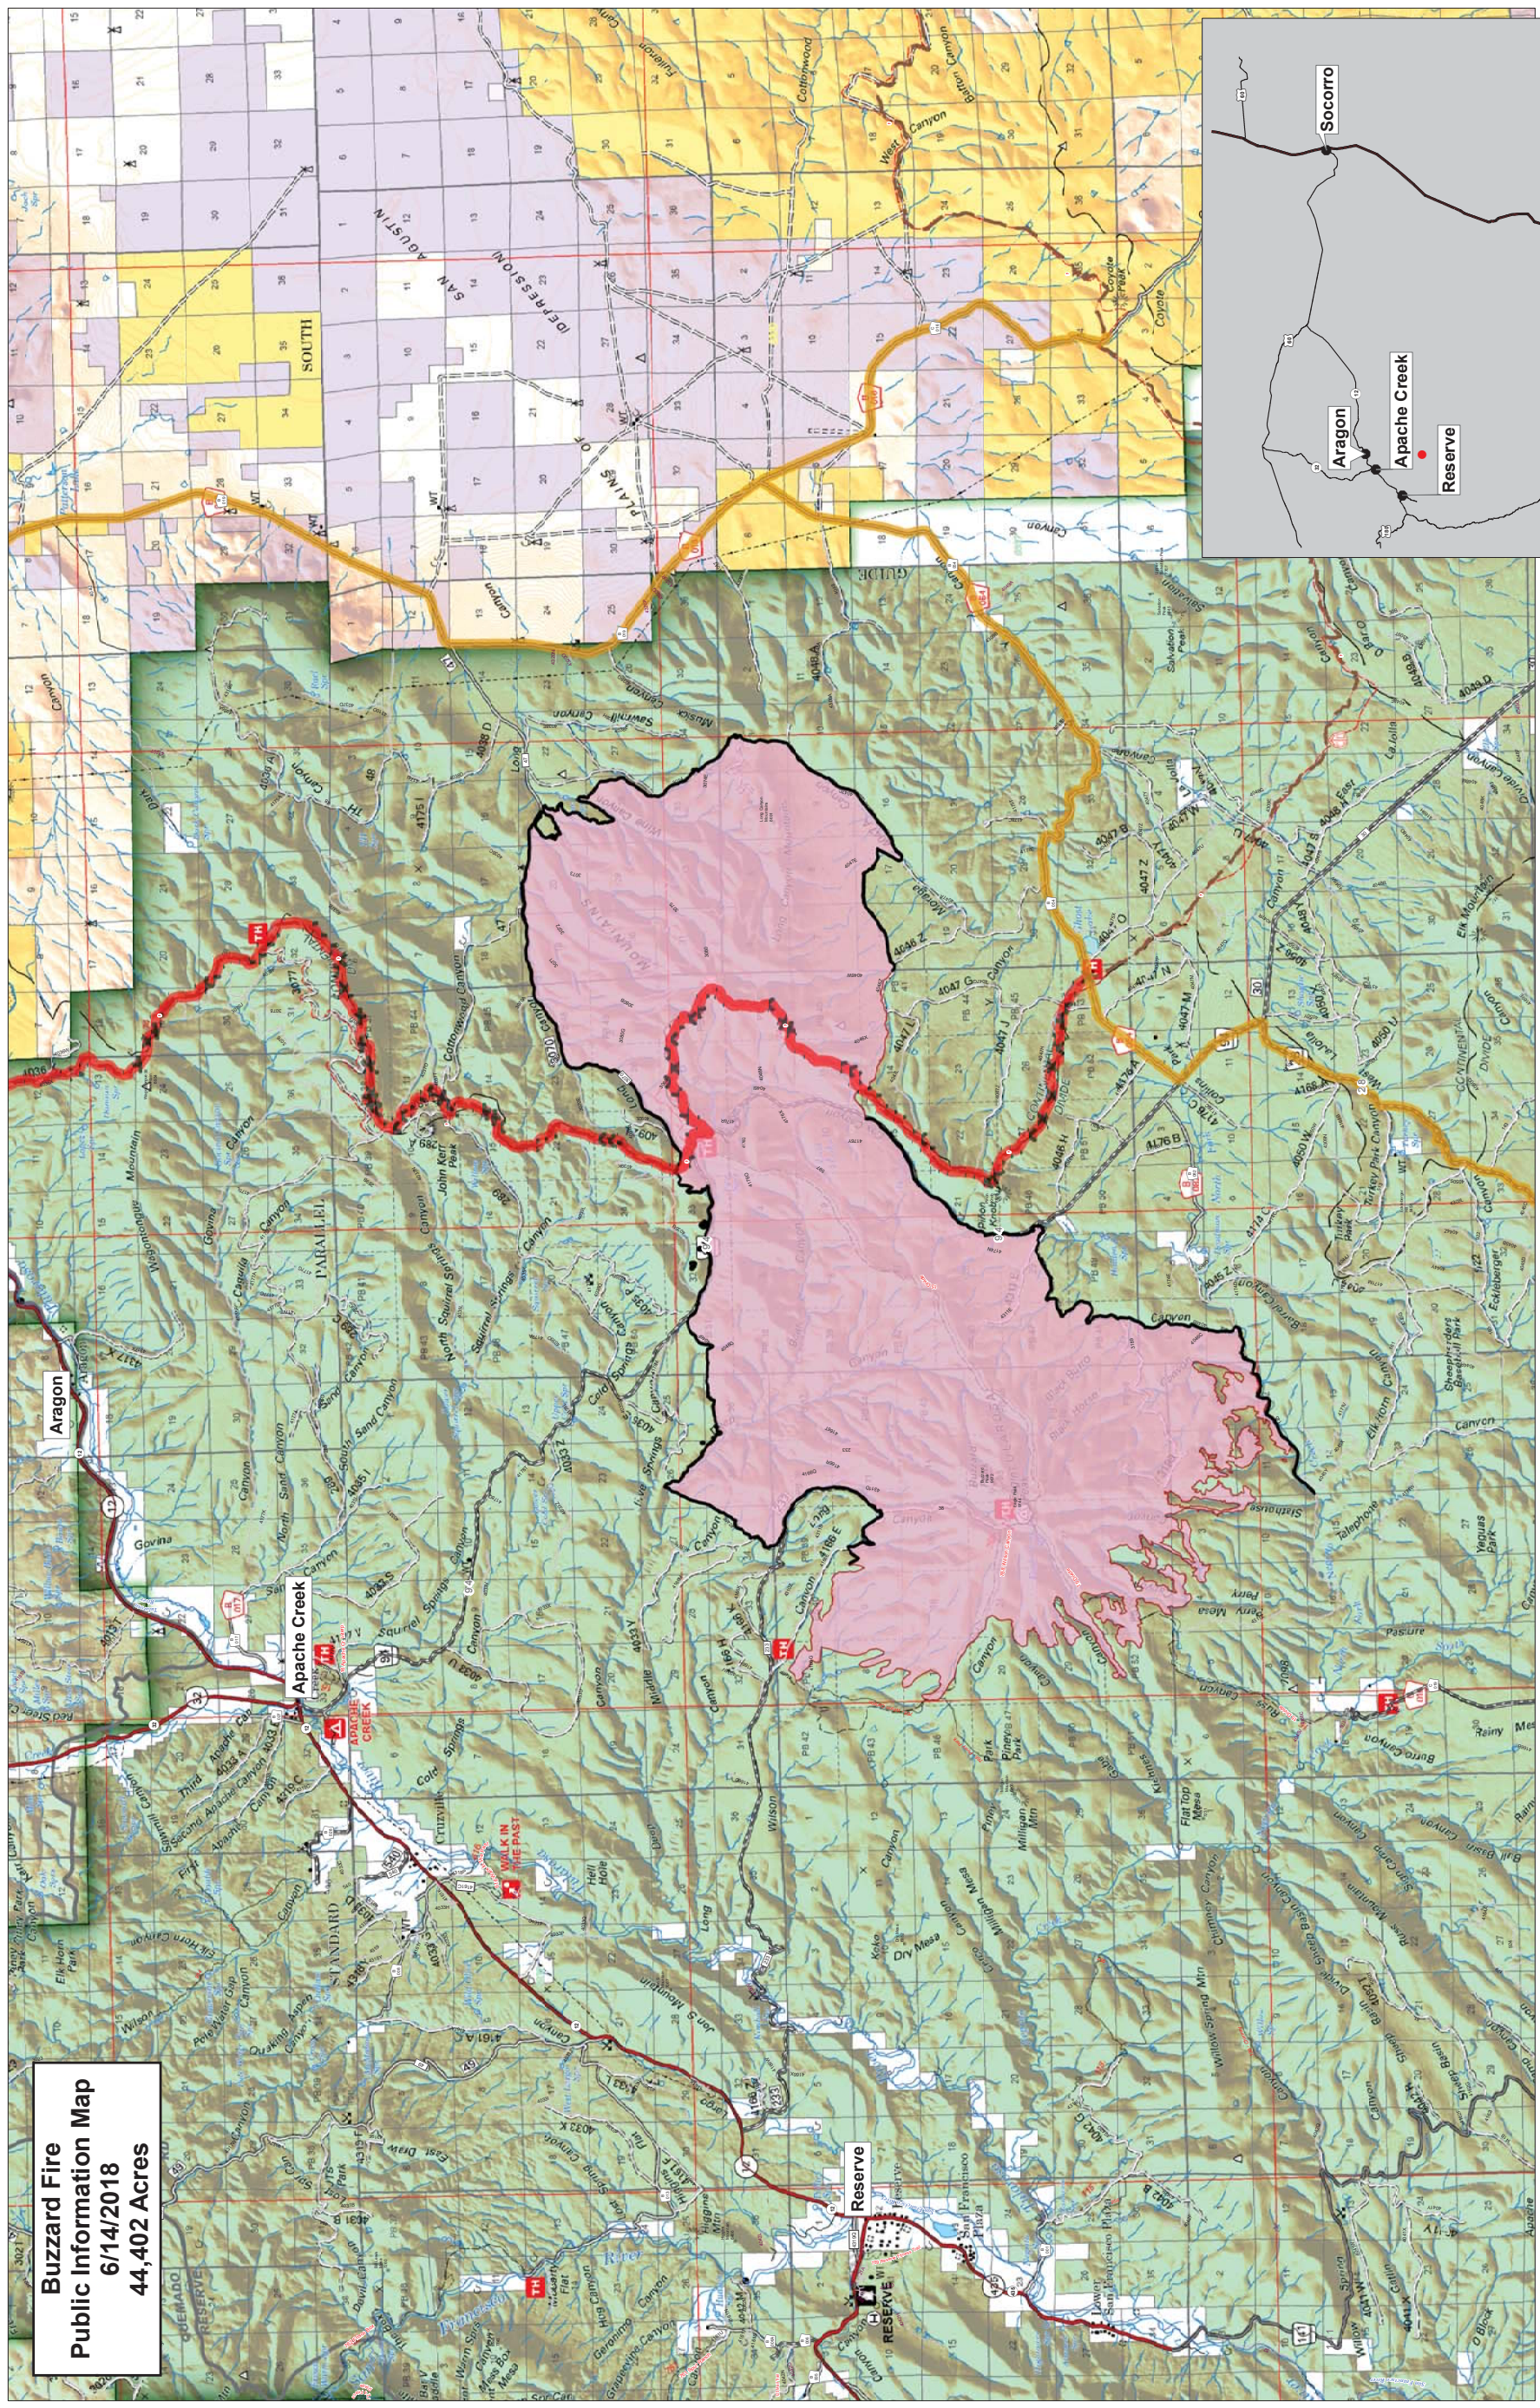

**Buzzard Fire
Public Information Map
6/14/2018
44,402 Acres**

Coordinate System:
NAD83 UTM Zone 12N
Projected by:
6/14/2018 08:42

-  Completed Line
-  Wildfire Daily Fire Perimeter
-  Wildfire Final Fire Perimeter
-  Continental Divide NST
-  CDT Re-route
-  CDT Closure