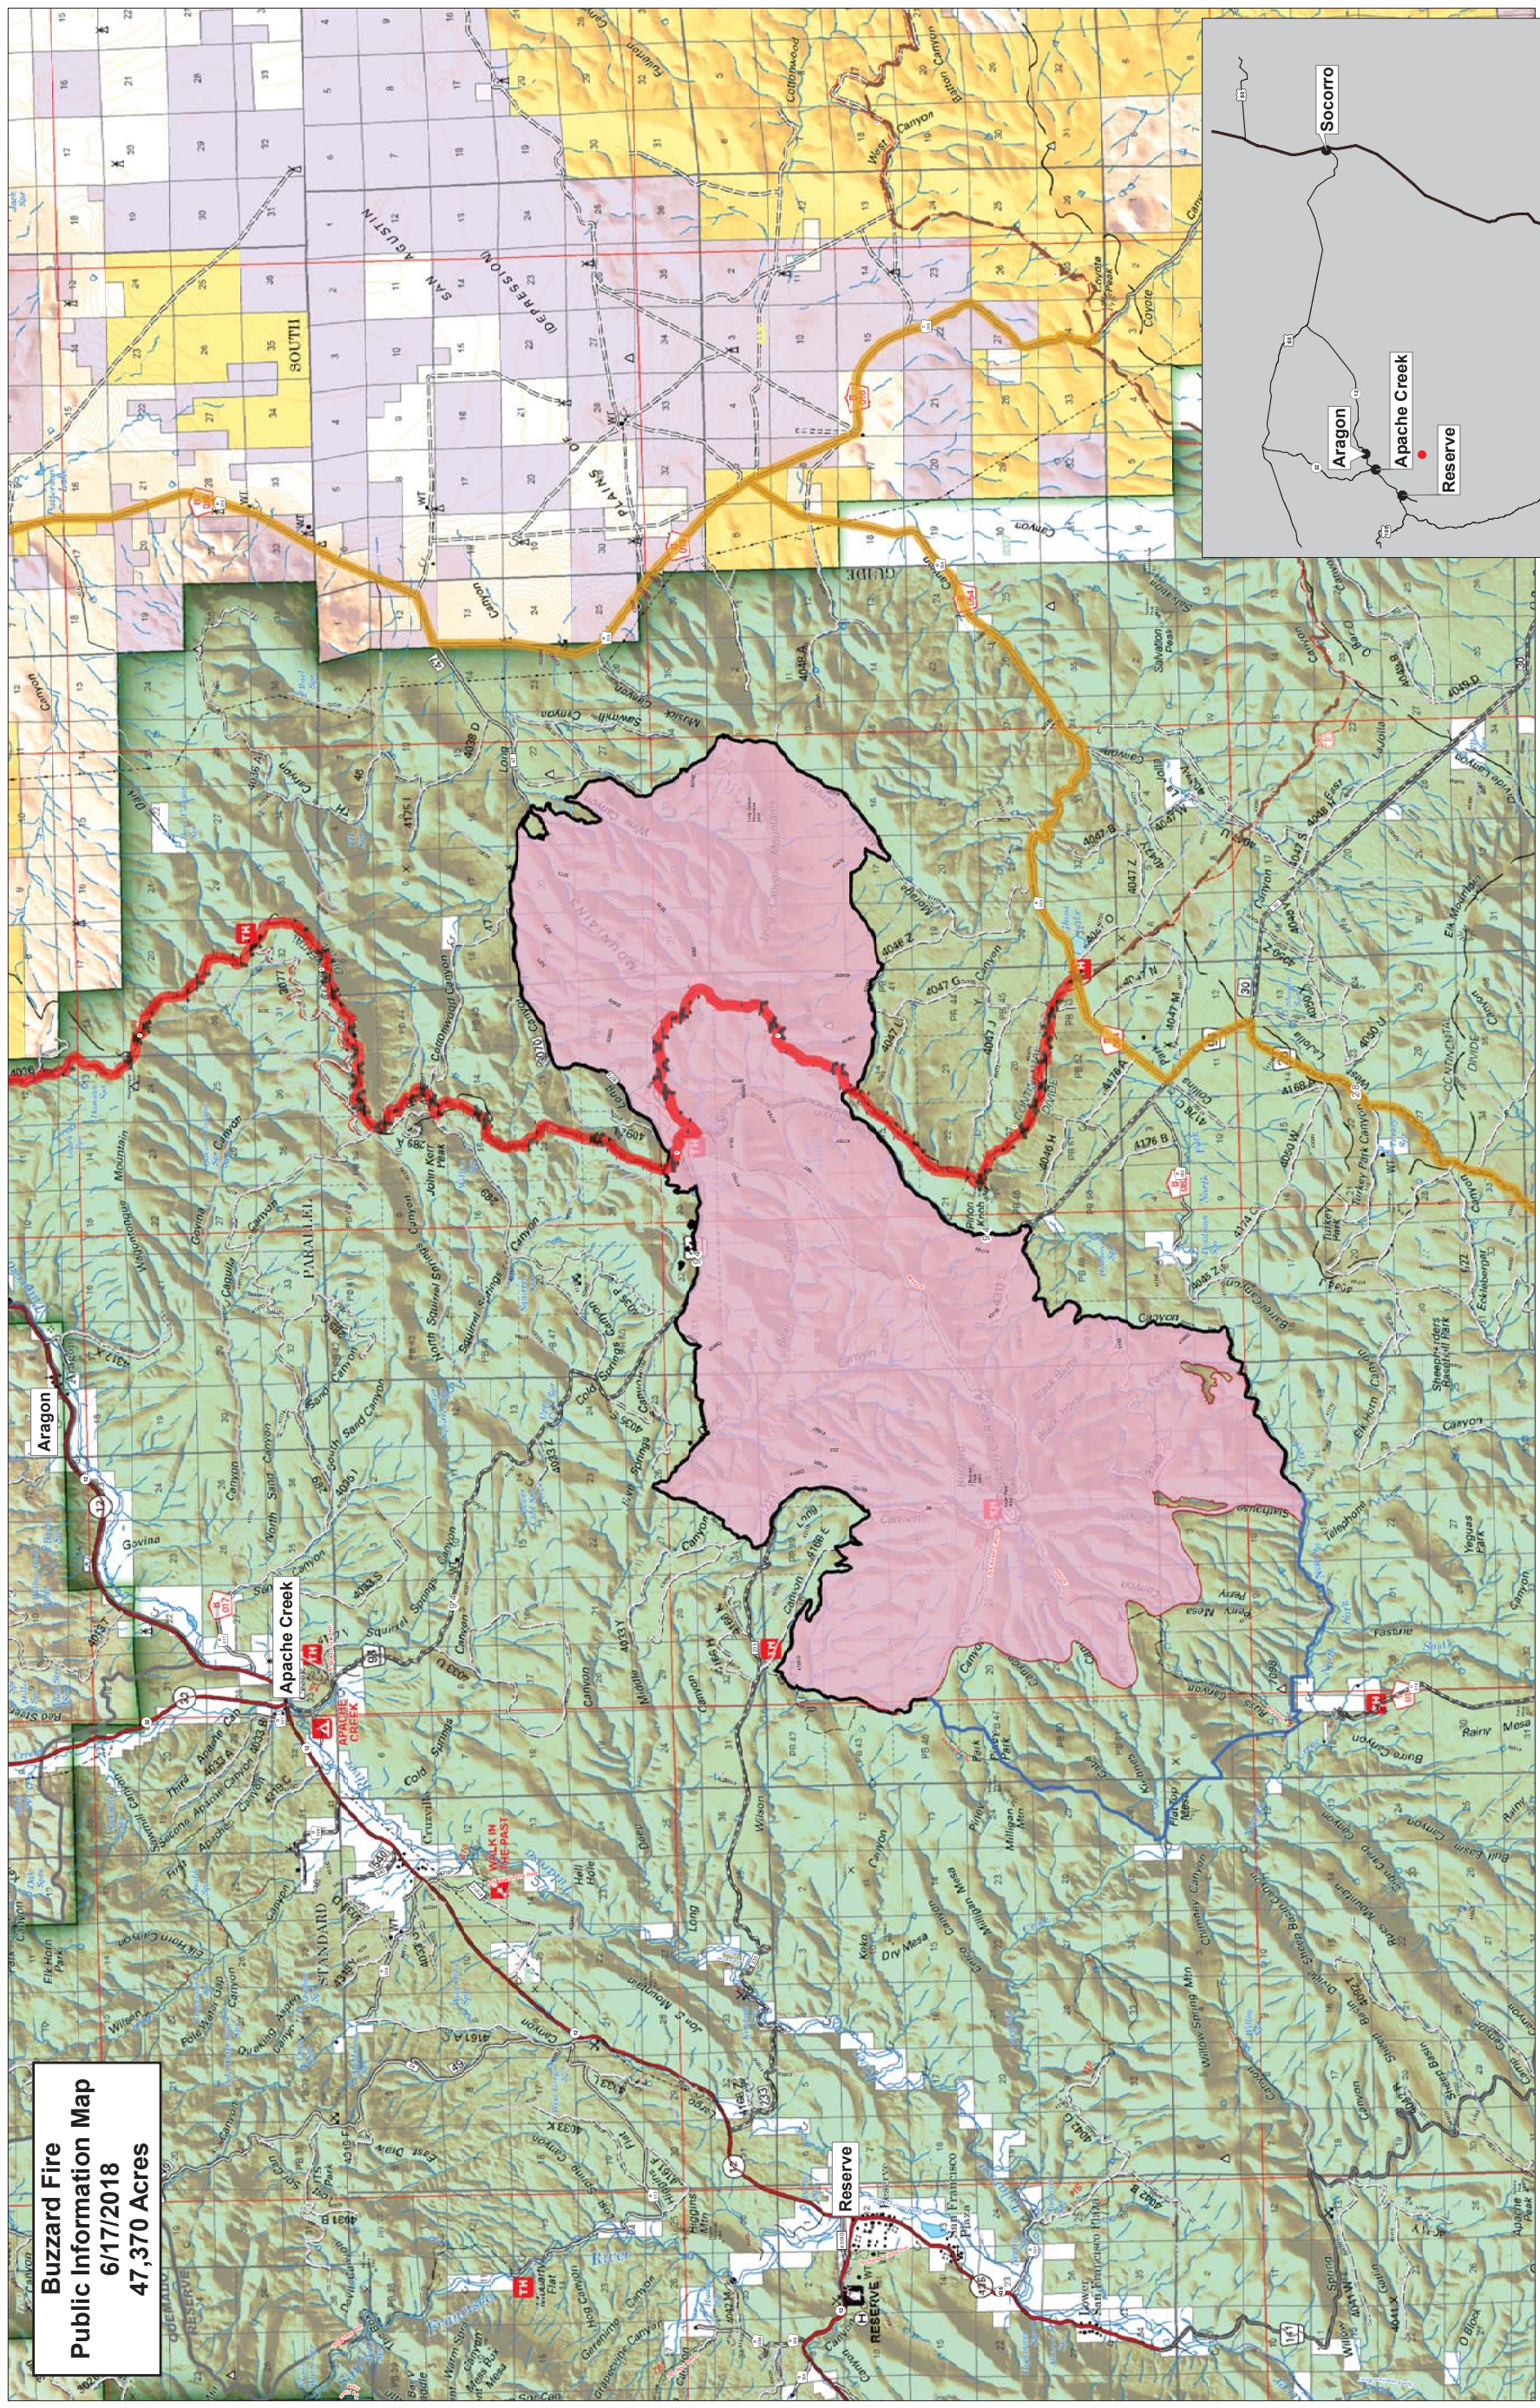

**Buzzard Fire  
Public Information Map  
6/17/2018  
47,370 Acres**

Coordinate System:  
NAD83 UTM Zone 12N  
Prepared by:  
6/17/2018 08:44

-  CDT Re-route
-  CDT Closure
-  Wildfire Daily Fire Perimeter
-  Completed Line
-  Primary Line
-  Continental Divide NST