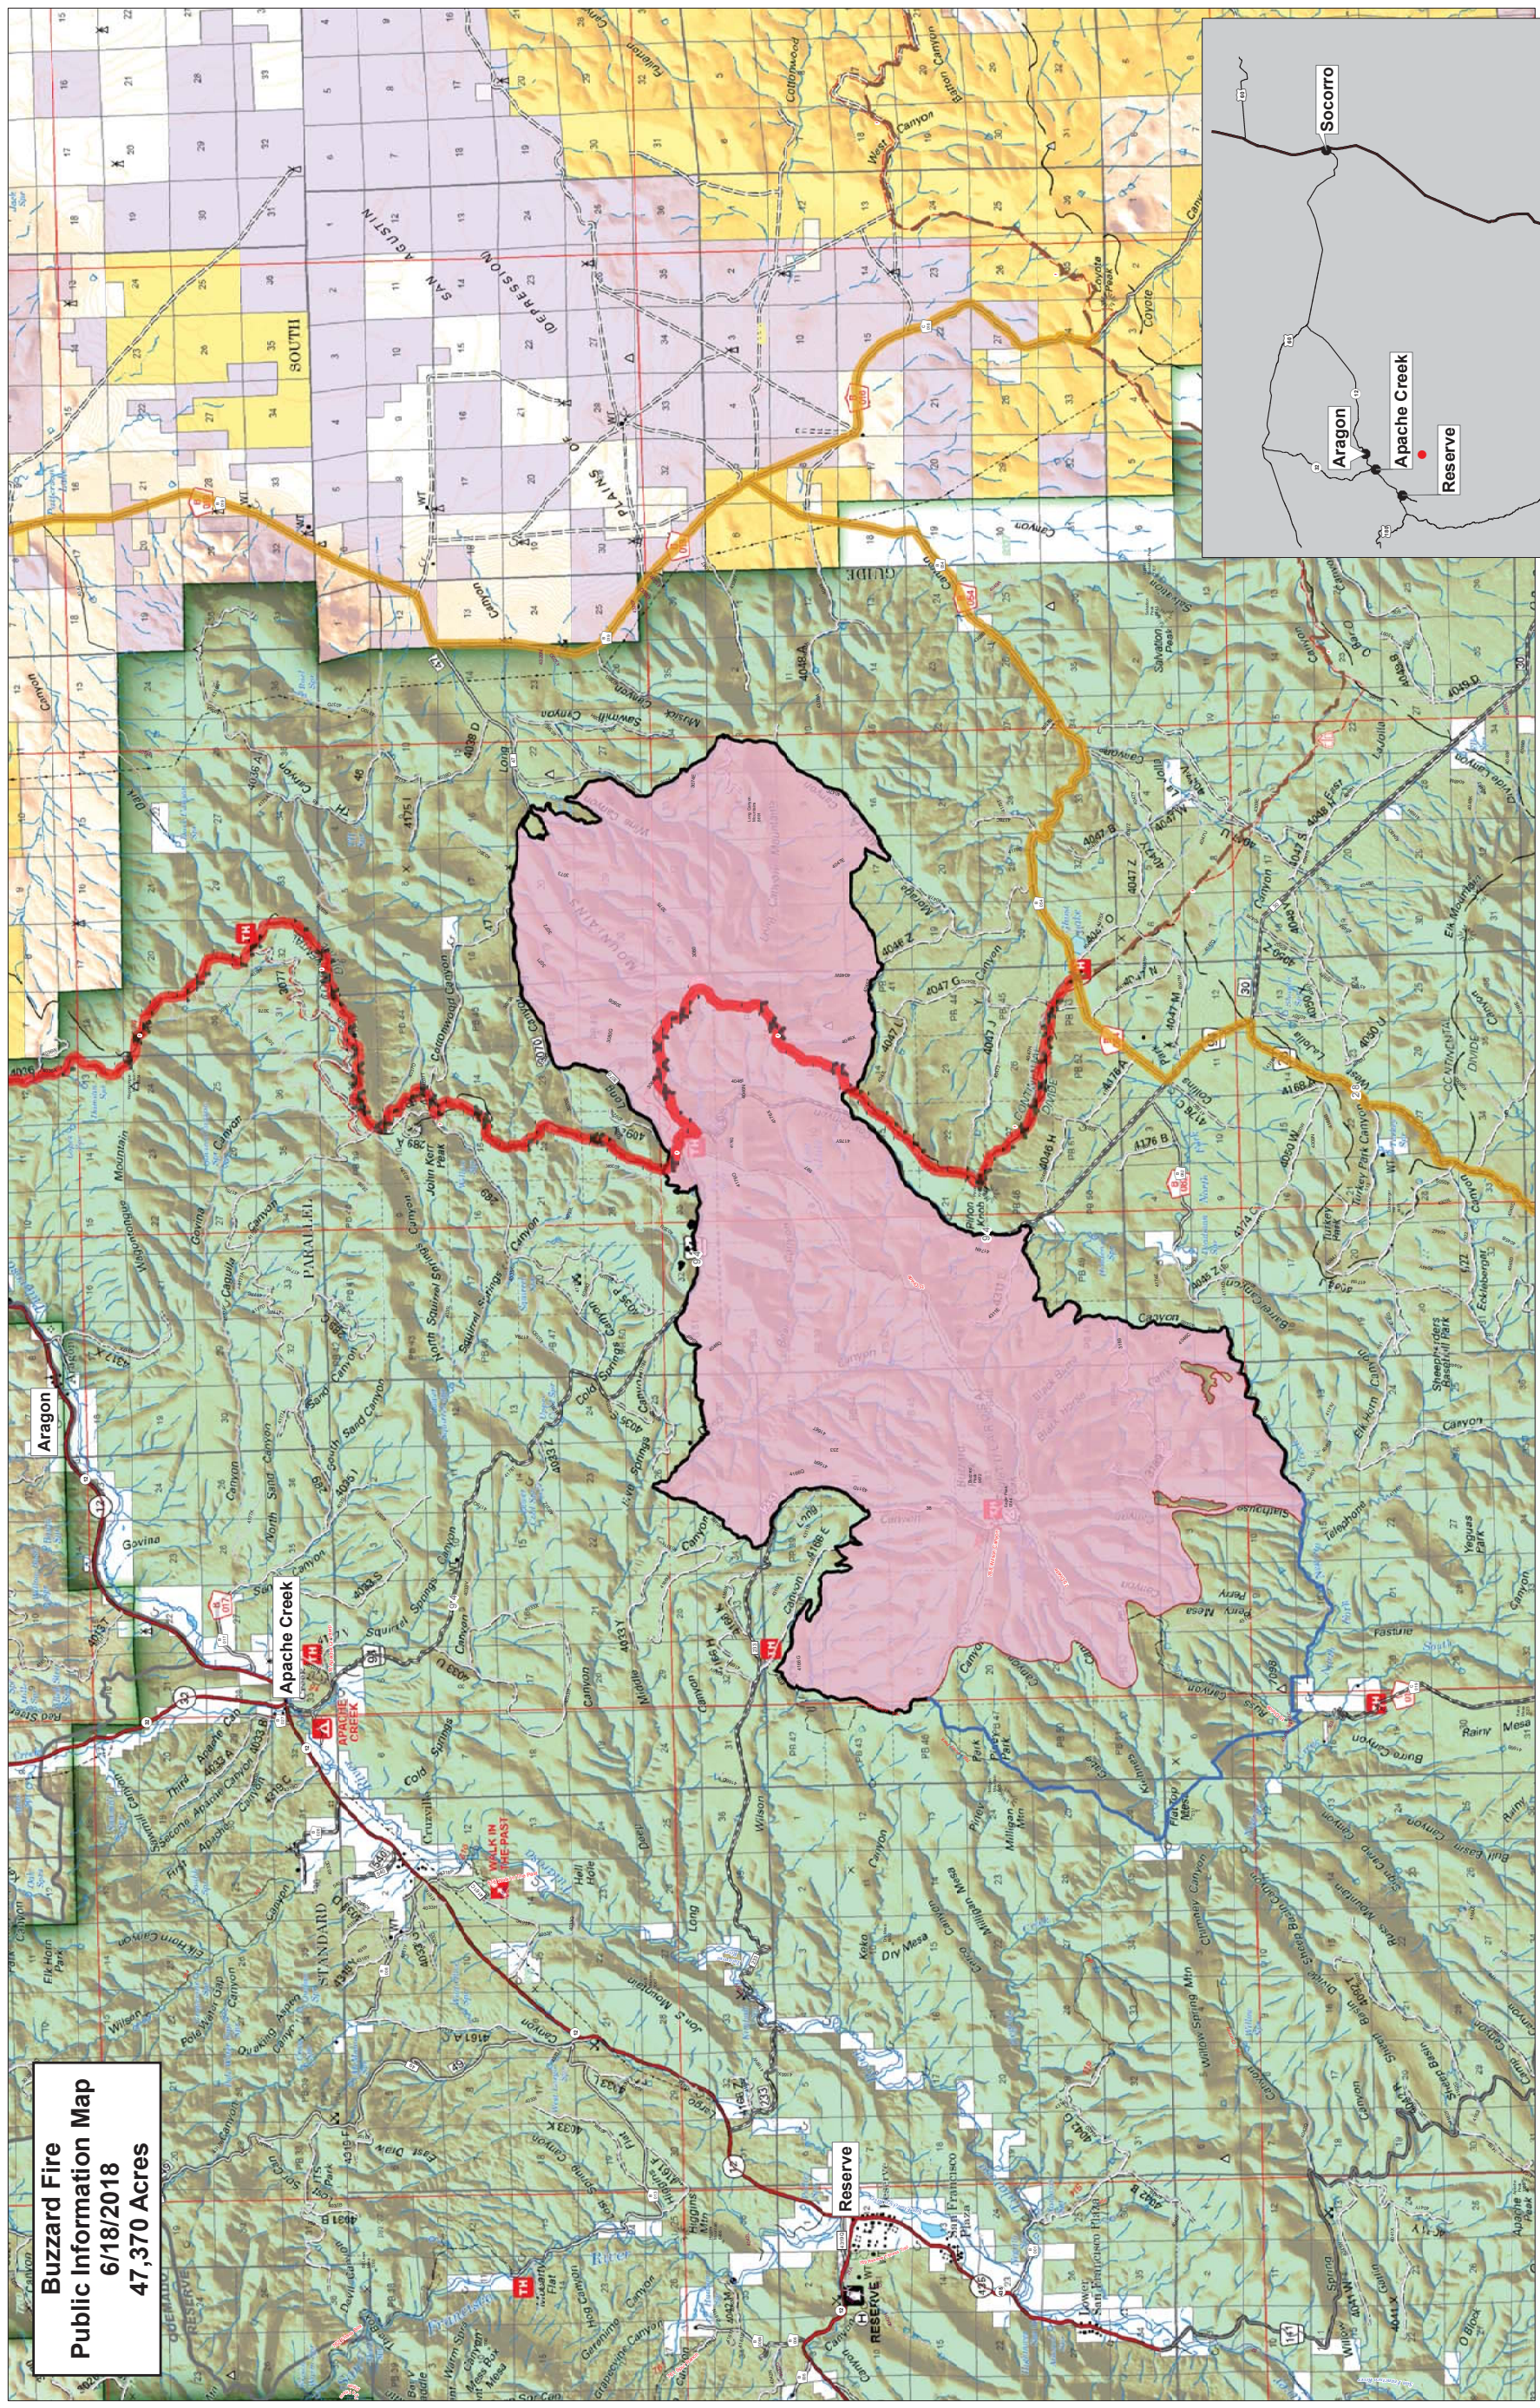

**Buzzard Fire  
Public Information Map  
6/18/2018  
47,370 Acres**

Coordinate System:  
NAD83 UTM Zone 12N  
Prepared by JG  
6/17/2018 11:06

-  CDT Re-route
-  CDT Closure
-  Wildfire Daily Fire Perimeter
-  Completed Line
-  Primary Line
-  Continental Divide NST