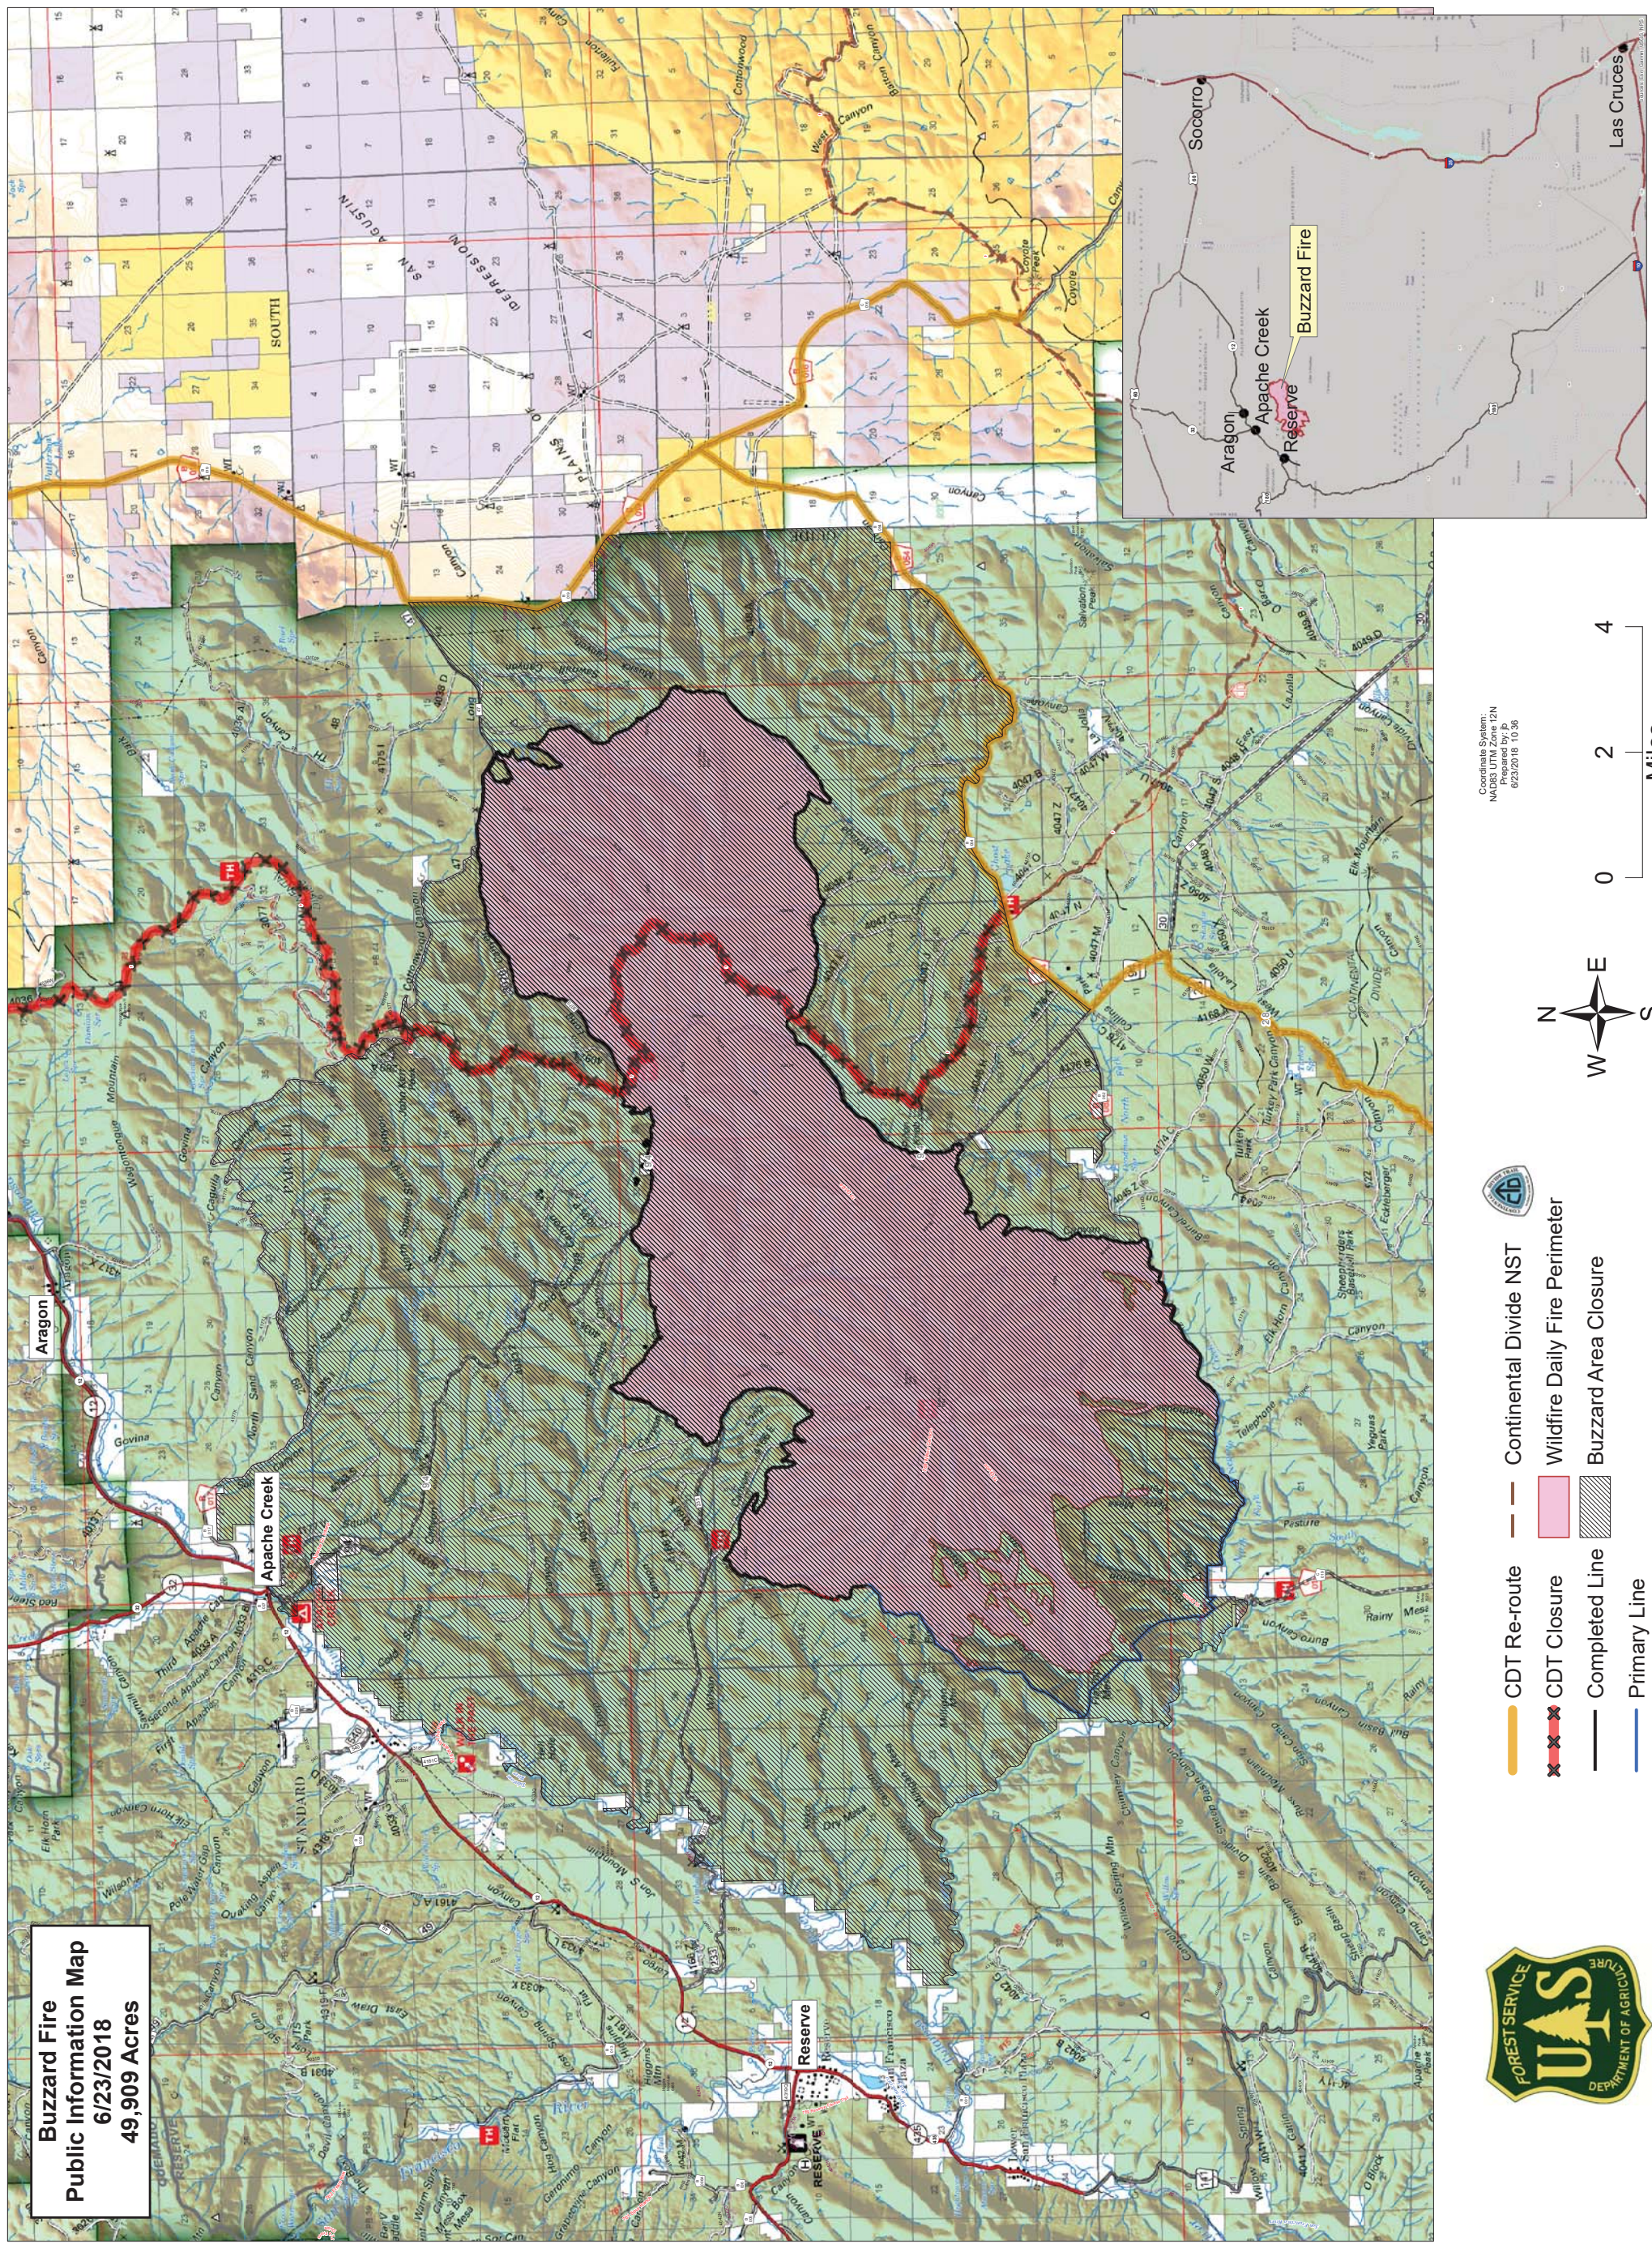

Buzzard Fire
Public Information Map
6/23/2018
49,909 Acres

- CDT Re-route
- CDT Closure
- Completed Line
- Primary Line
- Continental Divide NST
- Wildfire Daily Fire Perimeter
- Buzzard Area Closure

Coordinate System:
 NAD83 UTM Zone 12N
 6232018 10 36