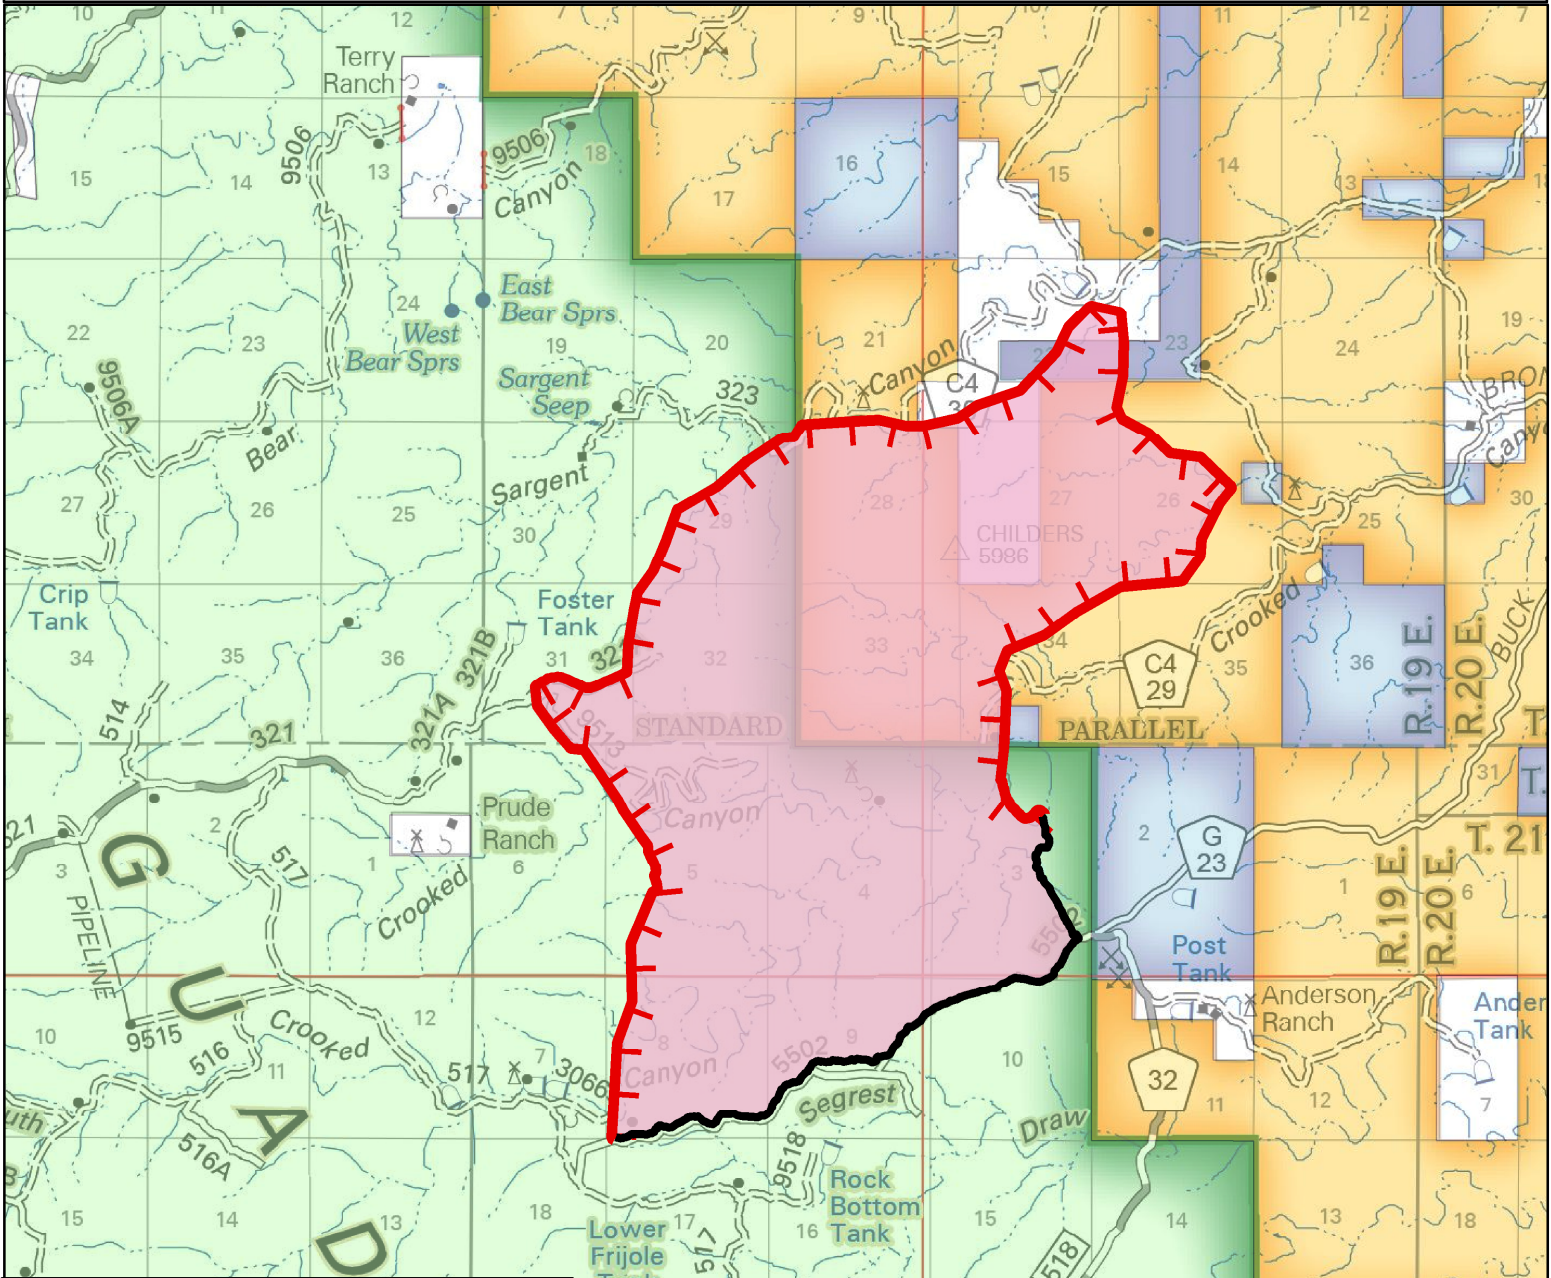

June 25st, 2018

Lincoln National Forest Guadalupe Ranger District

Crooked Creek Fire
NM-LNF000497
Approx. 6,800 acres
25% Contained

0 0.25 0.5 1 Miles

Legend

- Uncontrolled Fire Edge
- Completed Line
- Wildfire Daily Fire Perimeter

Ownership

- Private
- State of New Mexico
- US Bureau of Land Management
- USDA Forest Service