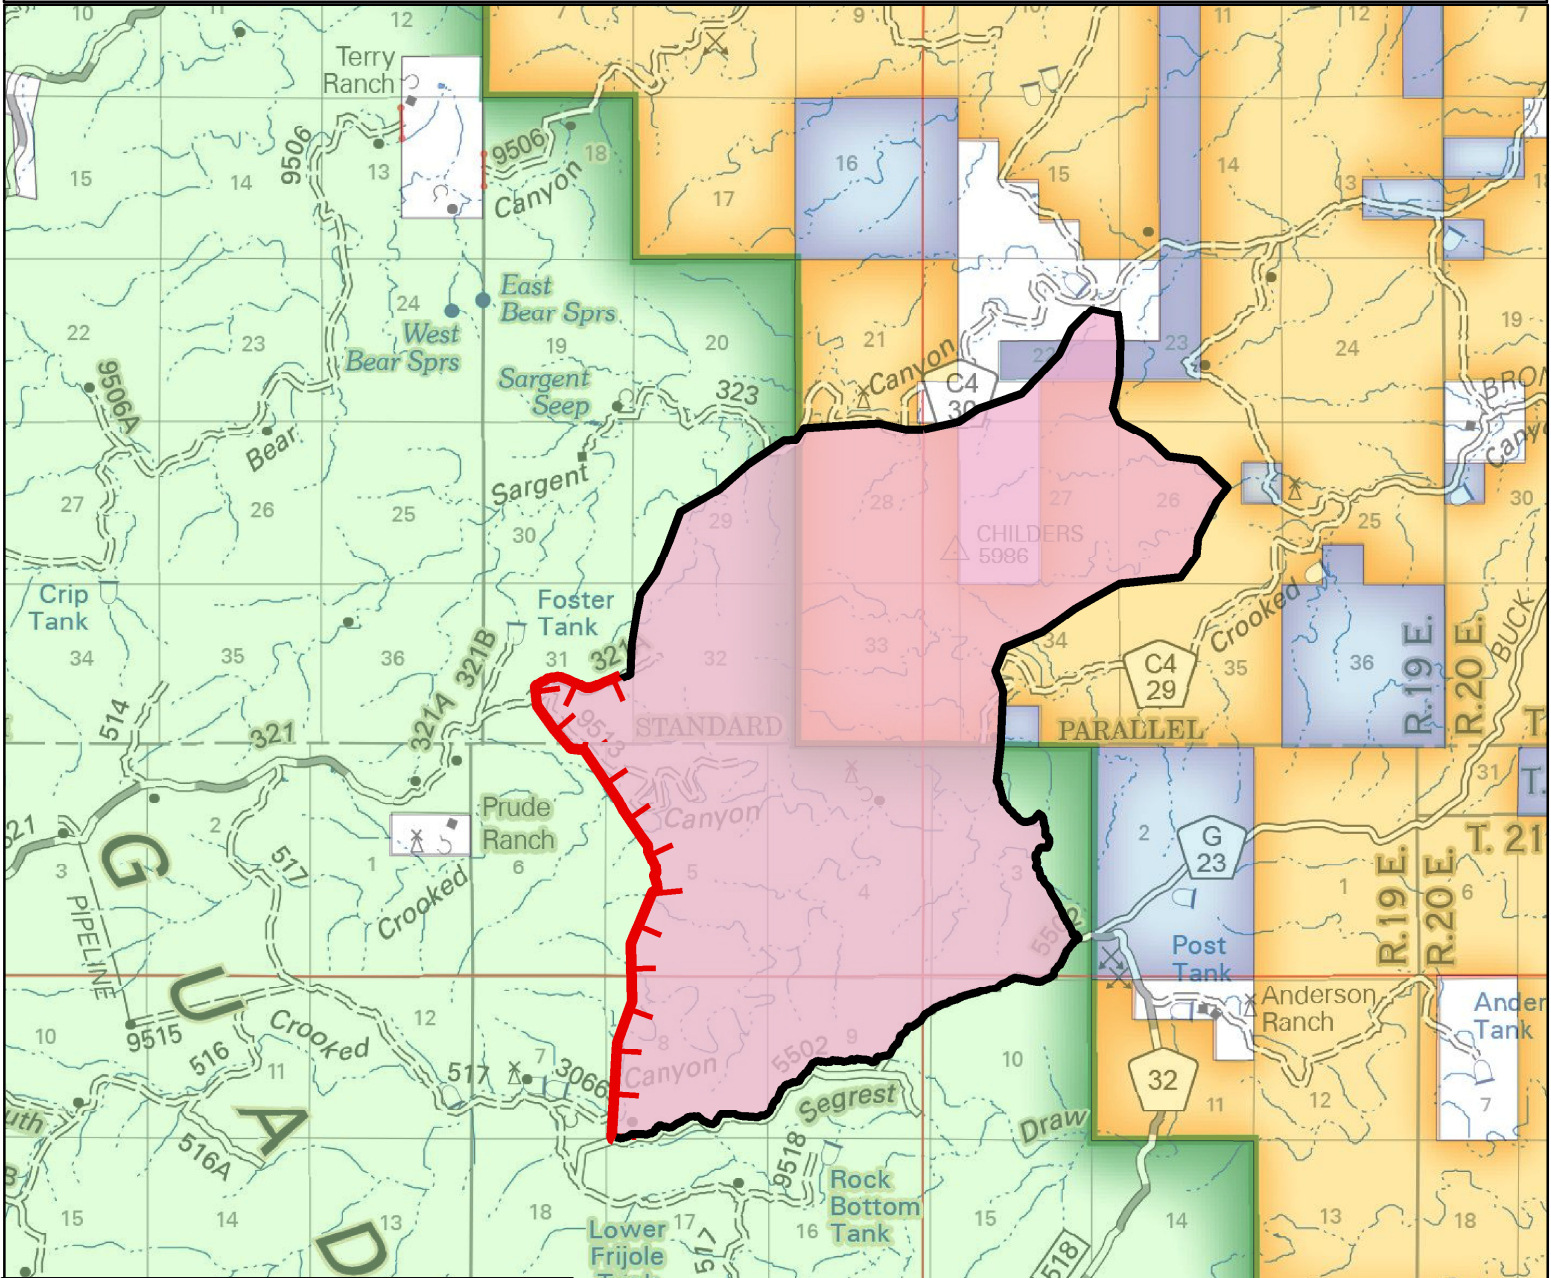

June 26st, 2018

Lincoln National Forest Guadalupe Ranger District

Crooked Creek Fire
NM-LNF000497
Approx. 6,800 acres
40% Contained

0 0.25 0.5 1 Miles

Legend

- Uncontrolled Fire Edge
- Completed Line
- Wildfire Daily Fire Perimeter