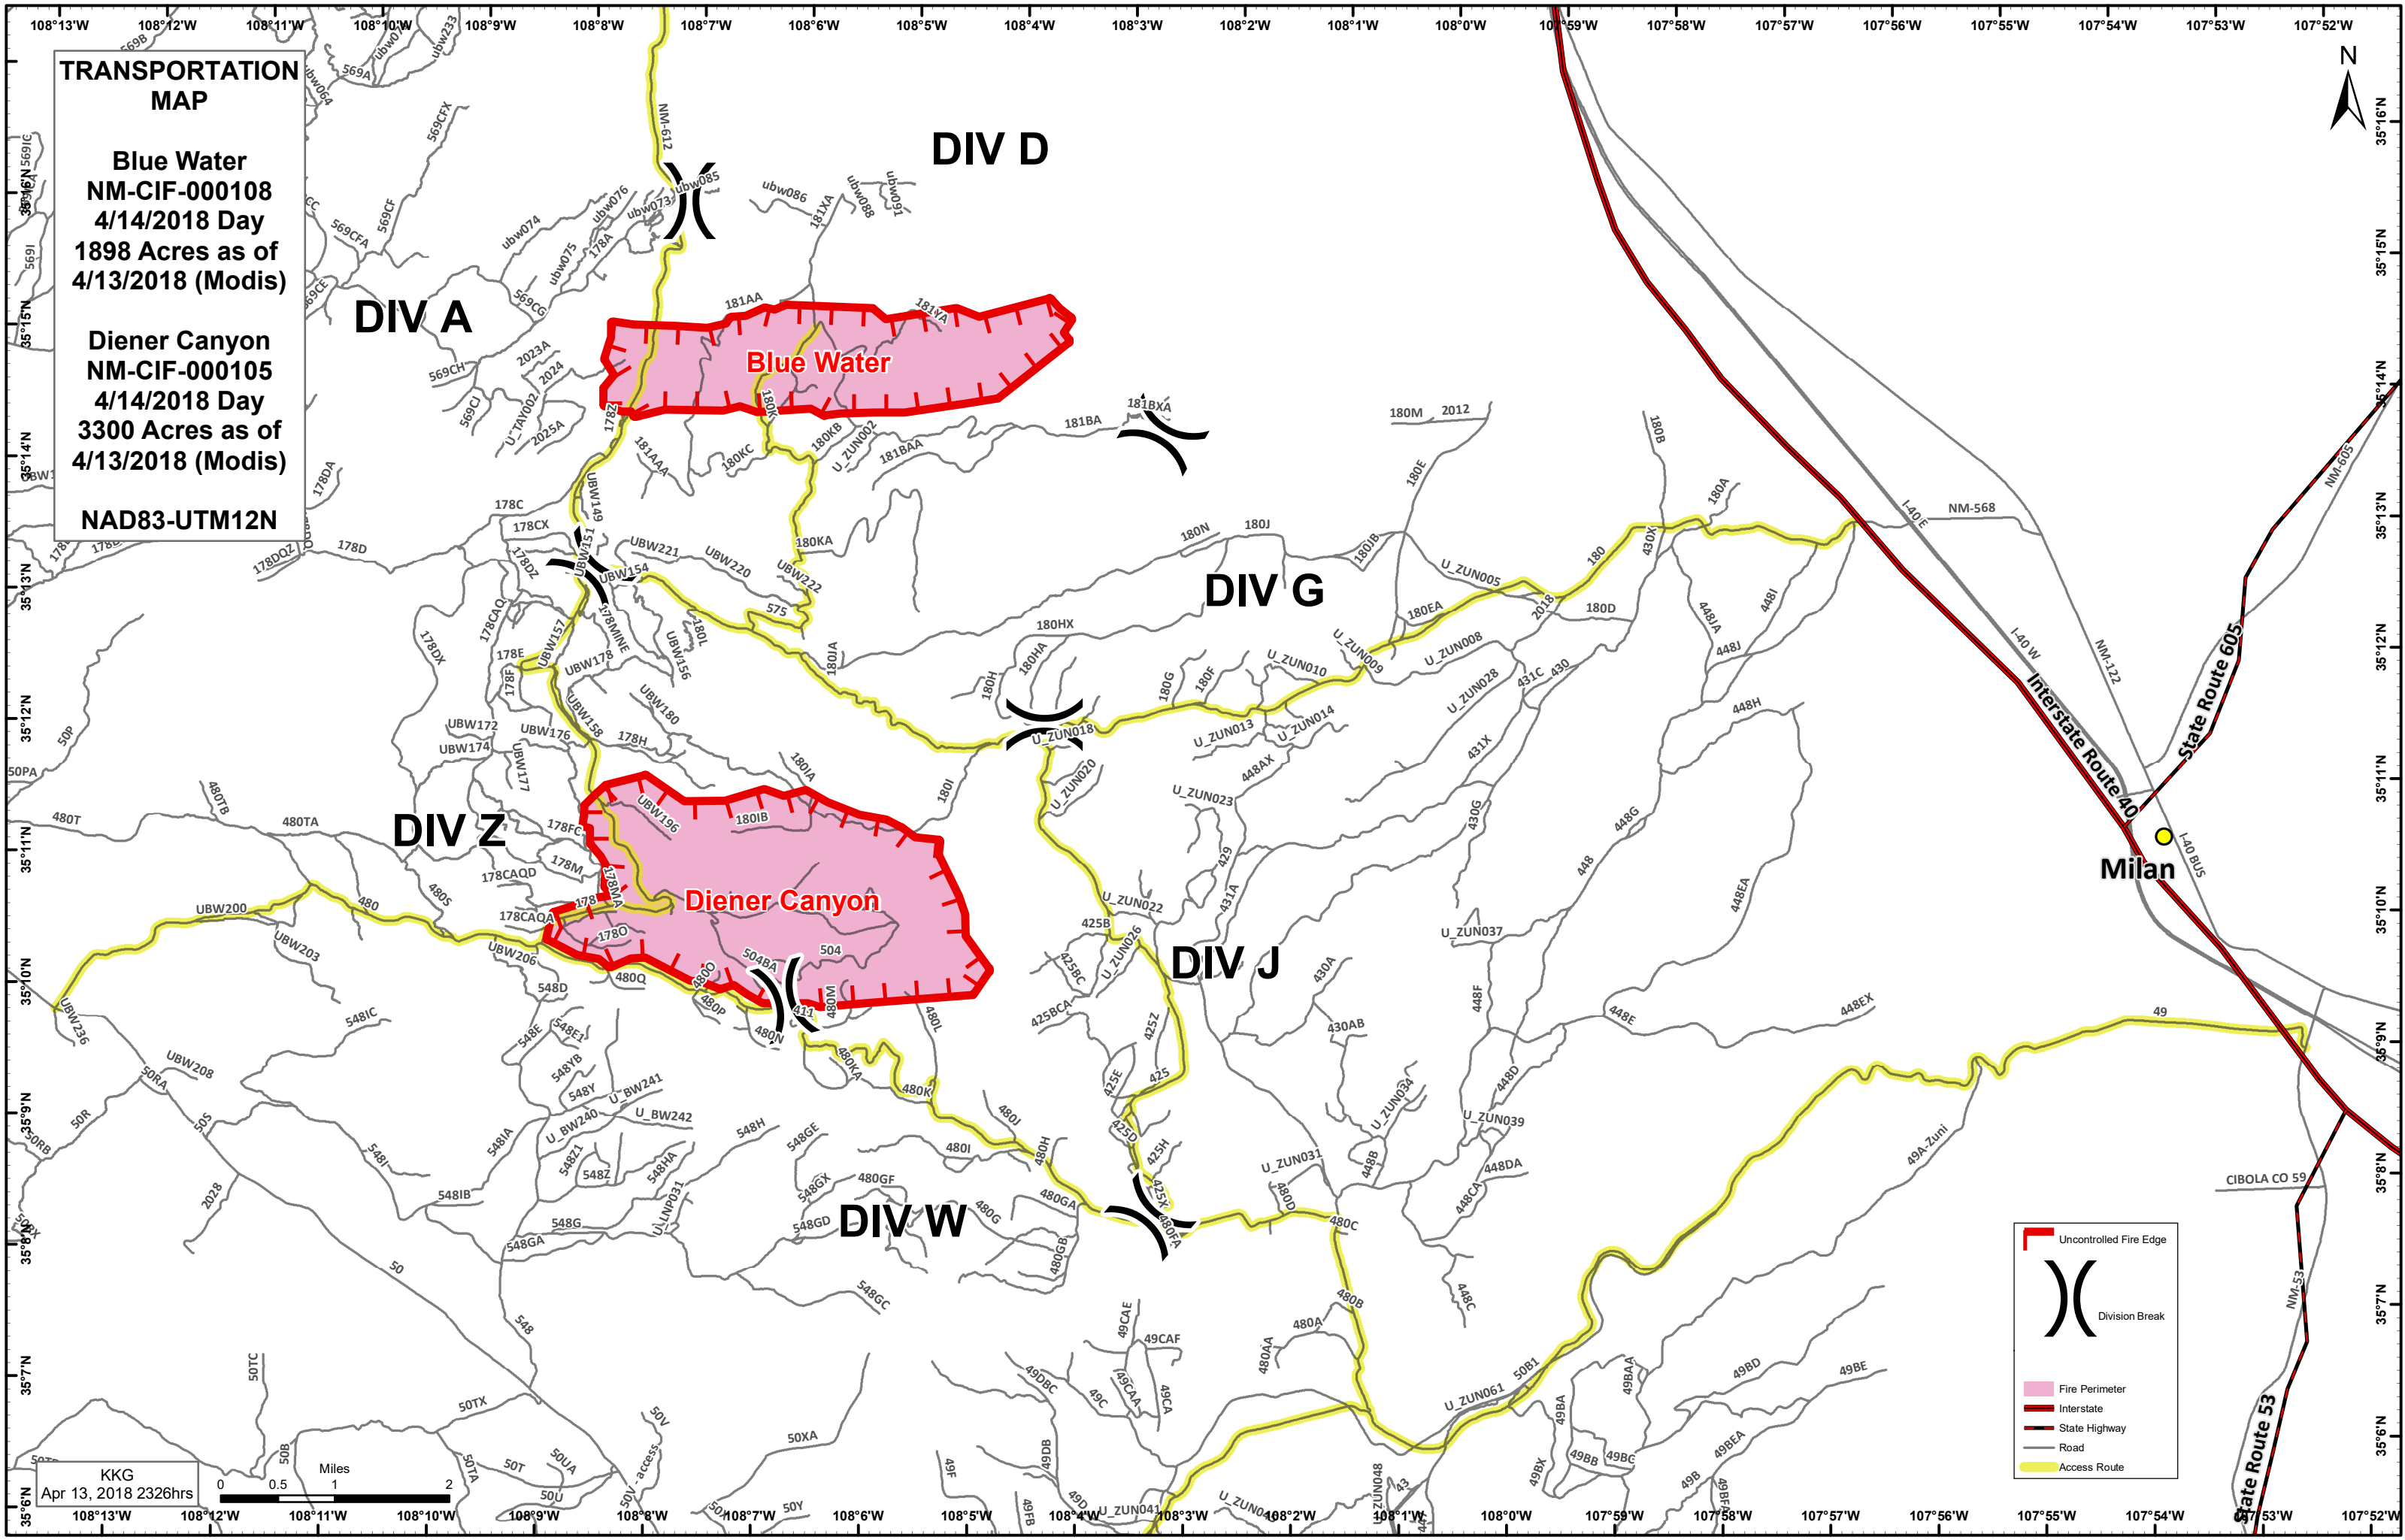

TRANSPORTATION MAP

Blue Water
NM-CIF-000108
4/14/2018 Day
1898 Acres as of
4/13/2018 (Modis)

Diener Canyon
NM-CIF-000105
4/14/2018 Day
3300 Acres as of
4/13/2018 (Modis)

NAD83-UTM12N

Uncontrolled Fire Edge

Division Break

Fire Perimeter

Interstate

State Highway

Road

Access Route

KKG
Apr 13, 2018 2326hrs

0 0.5 1 2 Miles