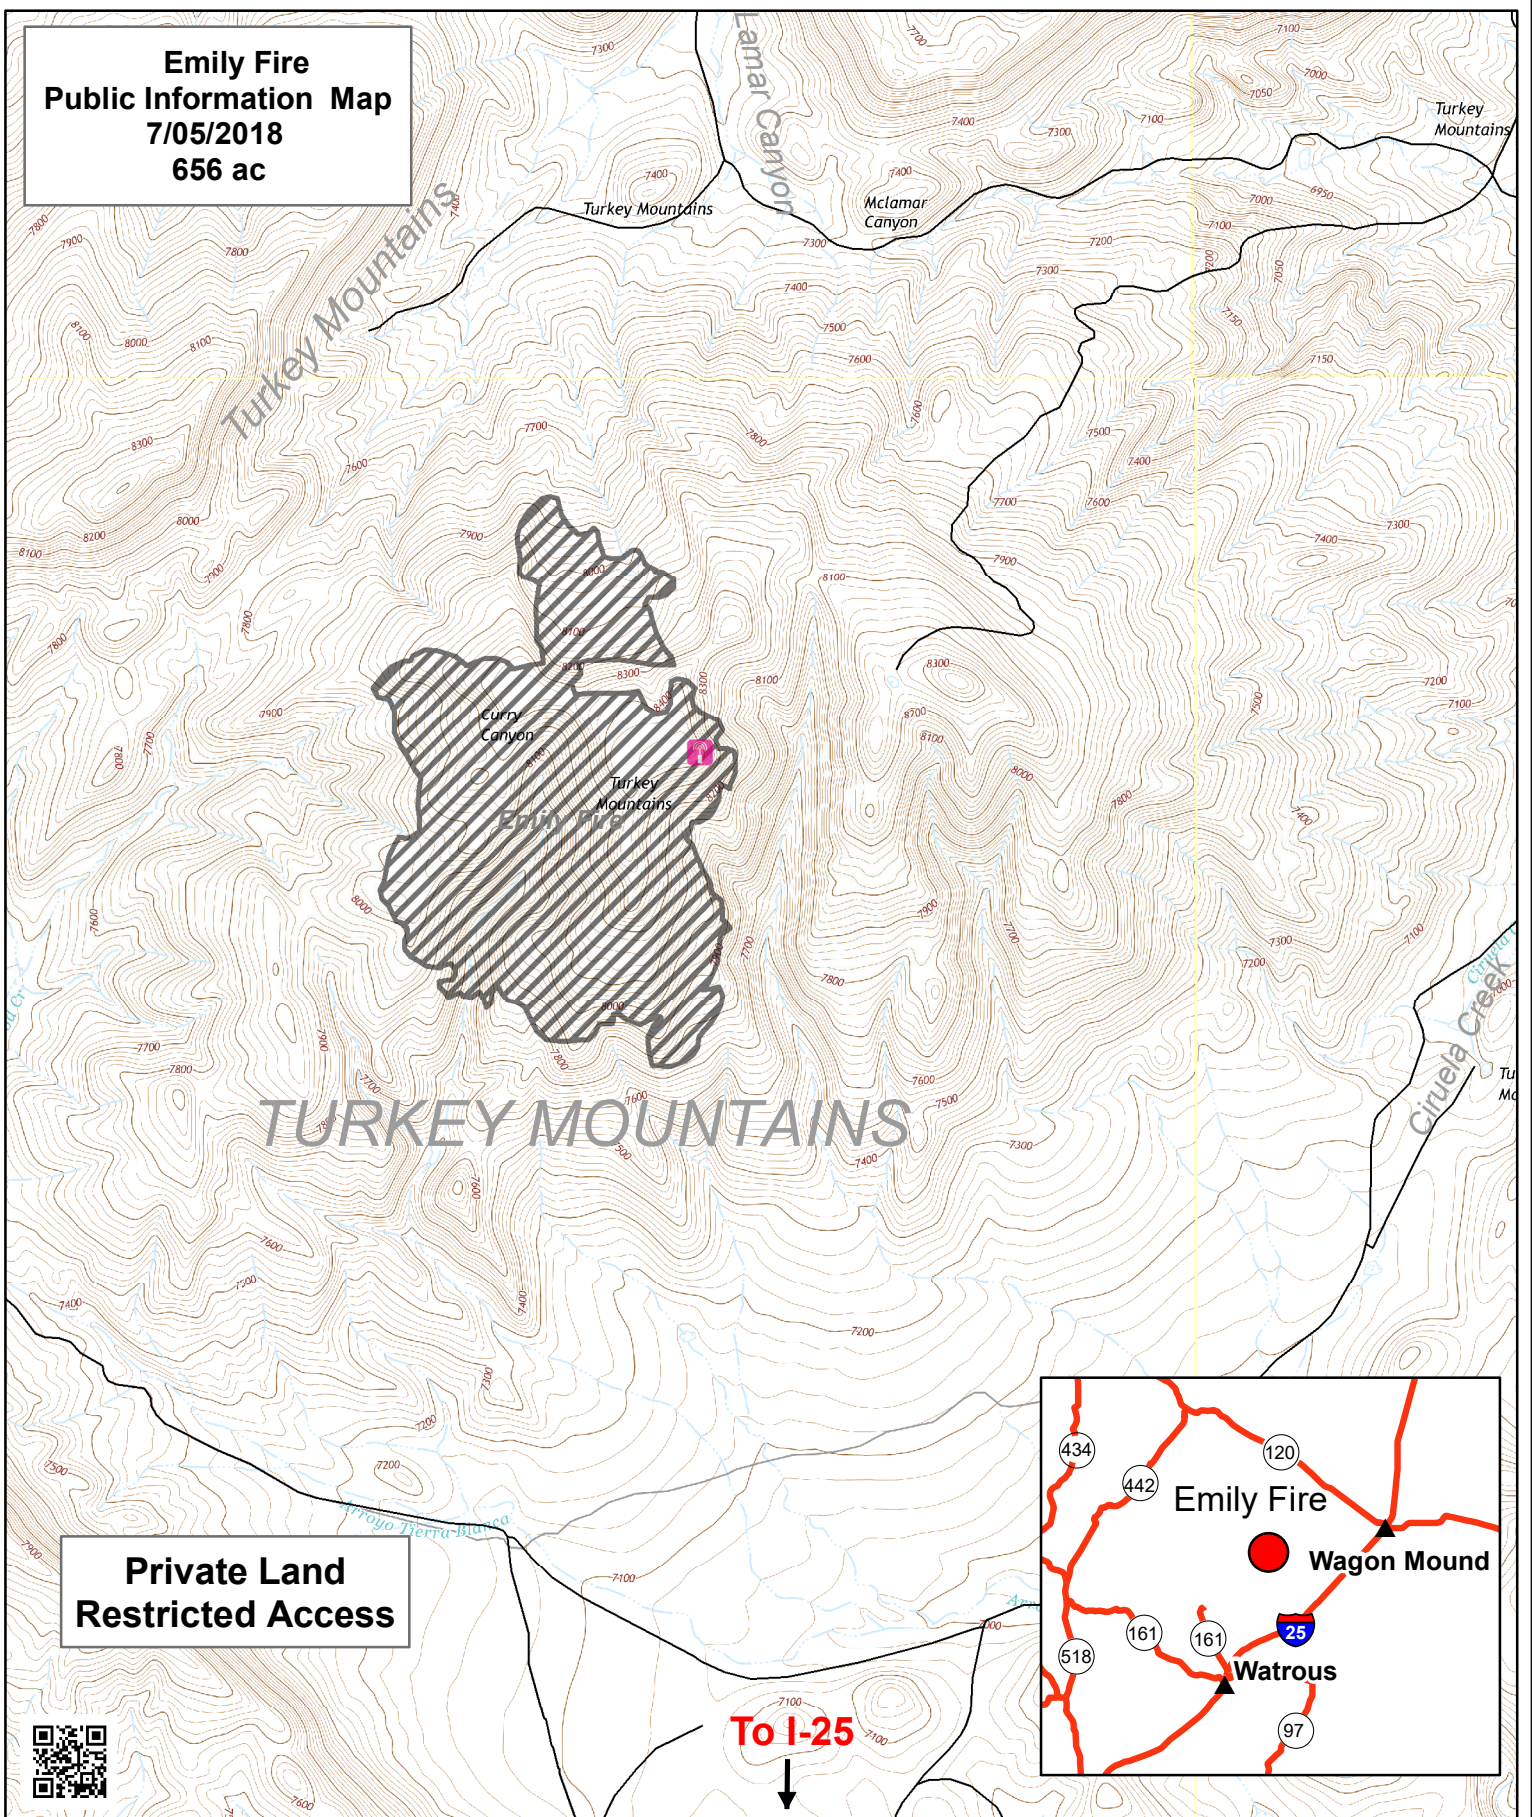

**Emily Fire  
Public Information Map  
7/05/2018  
656 ac**

**TURKEY MOUNTAINS**

**Private Land  
Restricted Access**

**To I-25**  
↓

Ruben R  
July 5, 2018

- Com Site
- Wildfire Daily Fire Perimeter
- Roads
- Interstates Highways