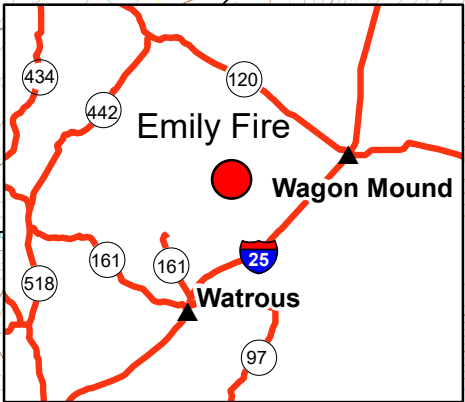

**Emily Fire  
Public Information Map  
7/05/2018  
656 ac**

**TURKEY MOUNTAINS**

**Private Land  
Restricted Access**

**To I-25**  
↓

Ruben R  
July 5, 2018

- Com Site
- Wildfire Daily Fire Perimeter
- Roads
- Interstates Highways