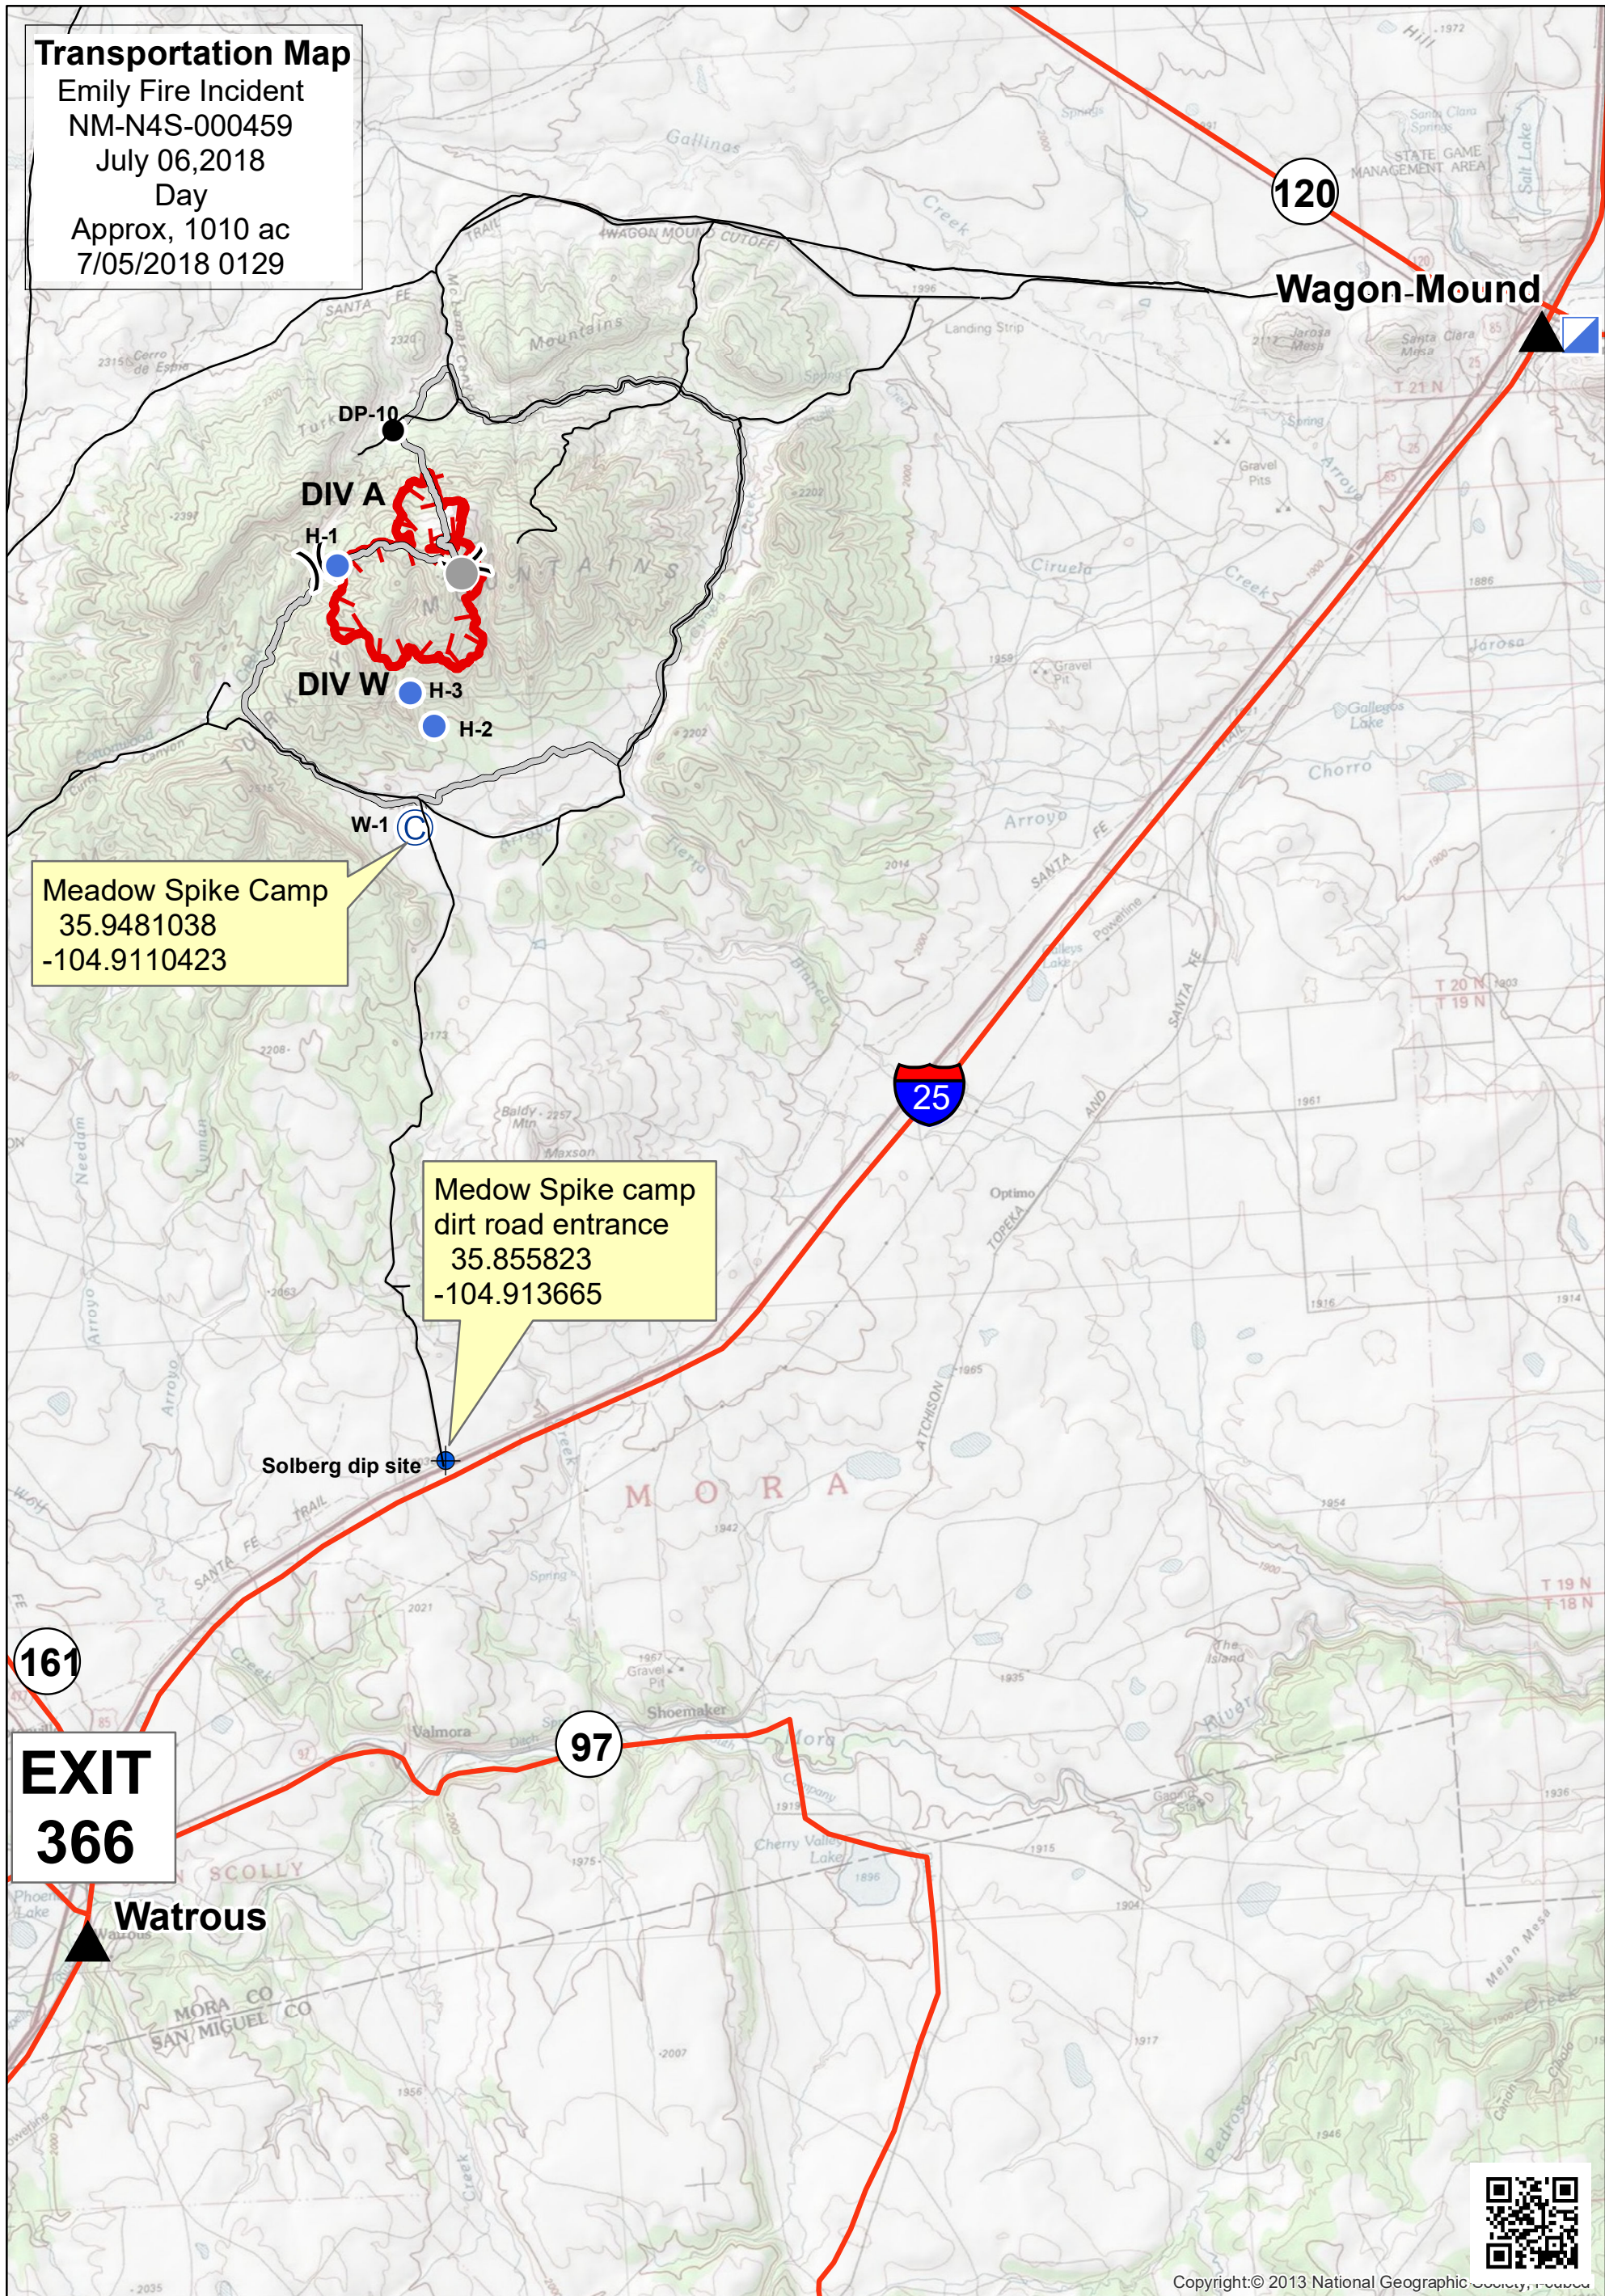

# Transportation Map

Emily Fire Incident  
NM-N4S-000459  
July 06, 2018  
Day  
Approx, 1010 ac  
7/05/2018 0129

Meadow Spike Camp  
35.9481038  
-104.9110423

Meadow Spike camp  
dirt road entrance  
35.855823  
-104.913665

**EXIT  
366**

Towns	Camp	Helispot	Other	Uncontrolled Fire Edge
Incident_Roads	Dip Site	ICP	Division Break	Access or Improved Road
	Drop Point	Water Source		Interstates Highways

0 2 4 Miles