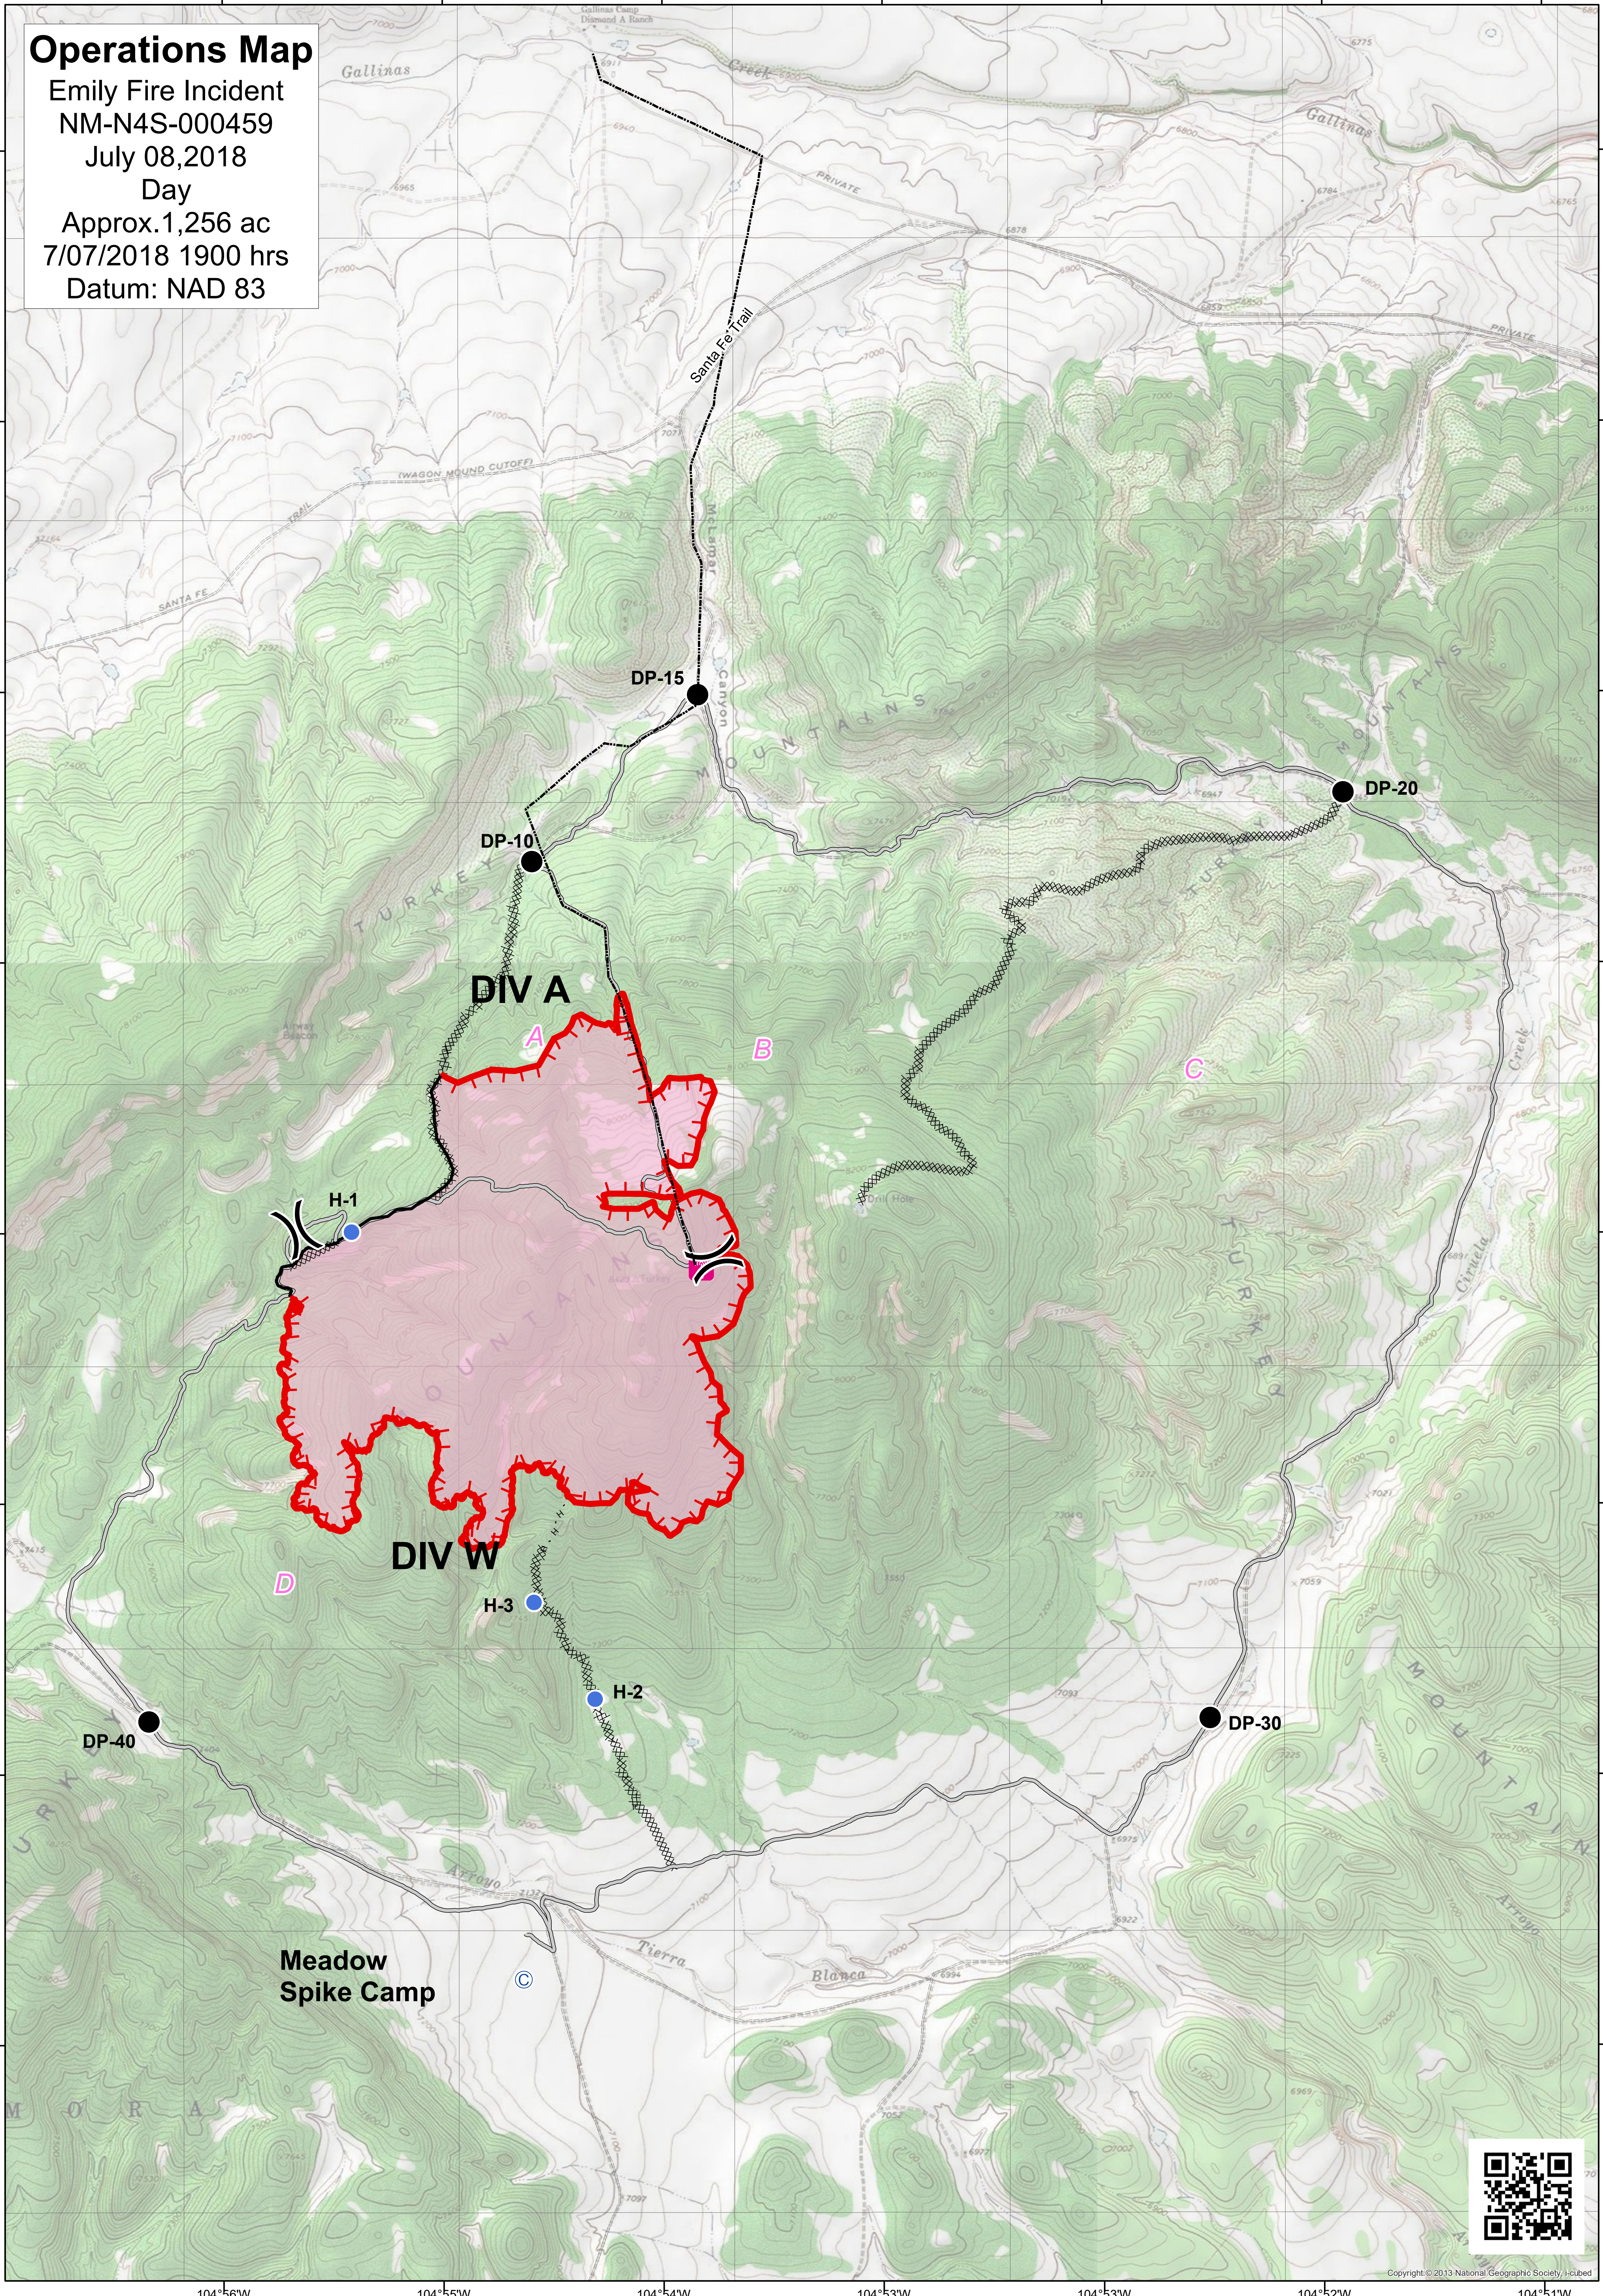

# Operations Map

Emily Fire Incident  
NM-N4S-000459  
July 08, 2018  
Day  
Approx. 1,256 ac  
7/07/2018 1900 hrs  
Datum: NAD 83

1:17,000

- Ⓒ Camp
- Drop Point
- Helispot

- ⌘ Division Break
- 📶 Com Site

- 🔴 Uncontrolled Fire Edge
- Completed Line
- ⌘ Completed Dozer Line
- Completed Hand Line
- Access or Improved Road

- 🟡 Wildfire Daily Fire Perimeter
- ▭ Sections
- ⋯ Incident Roads
- ⋯ Power Line
- 🟡 Potential Proposed Burn Blocks