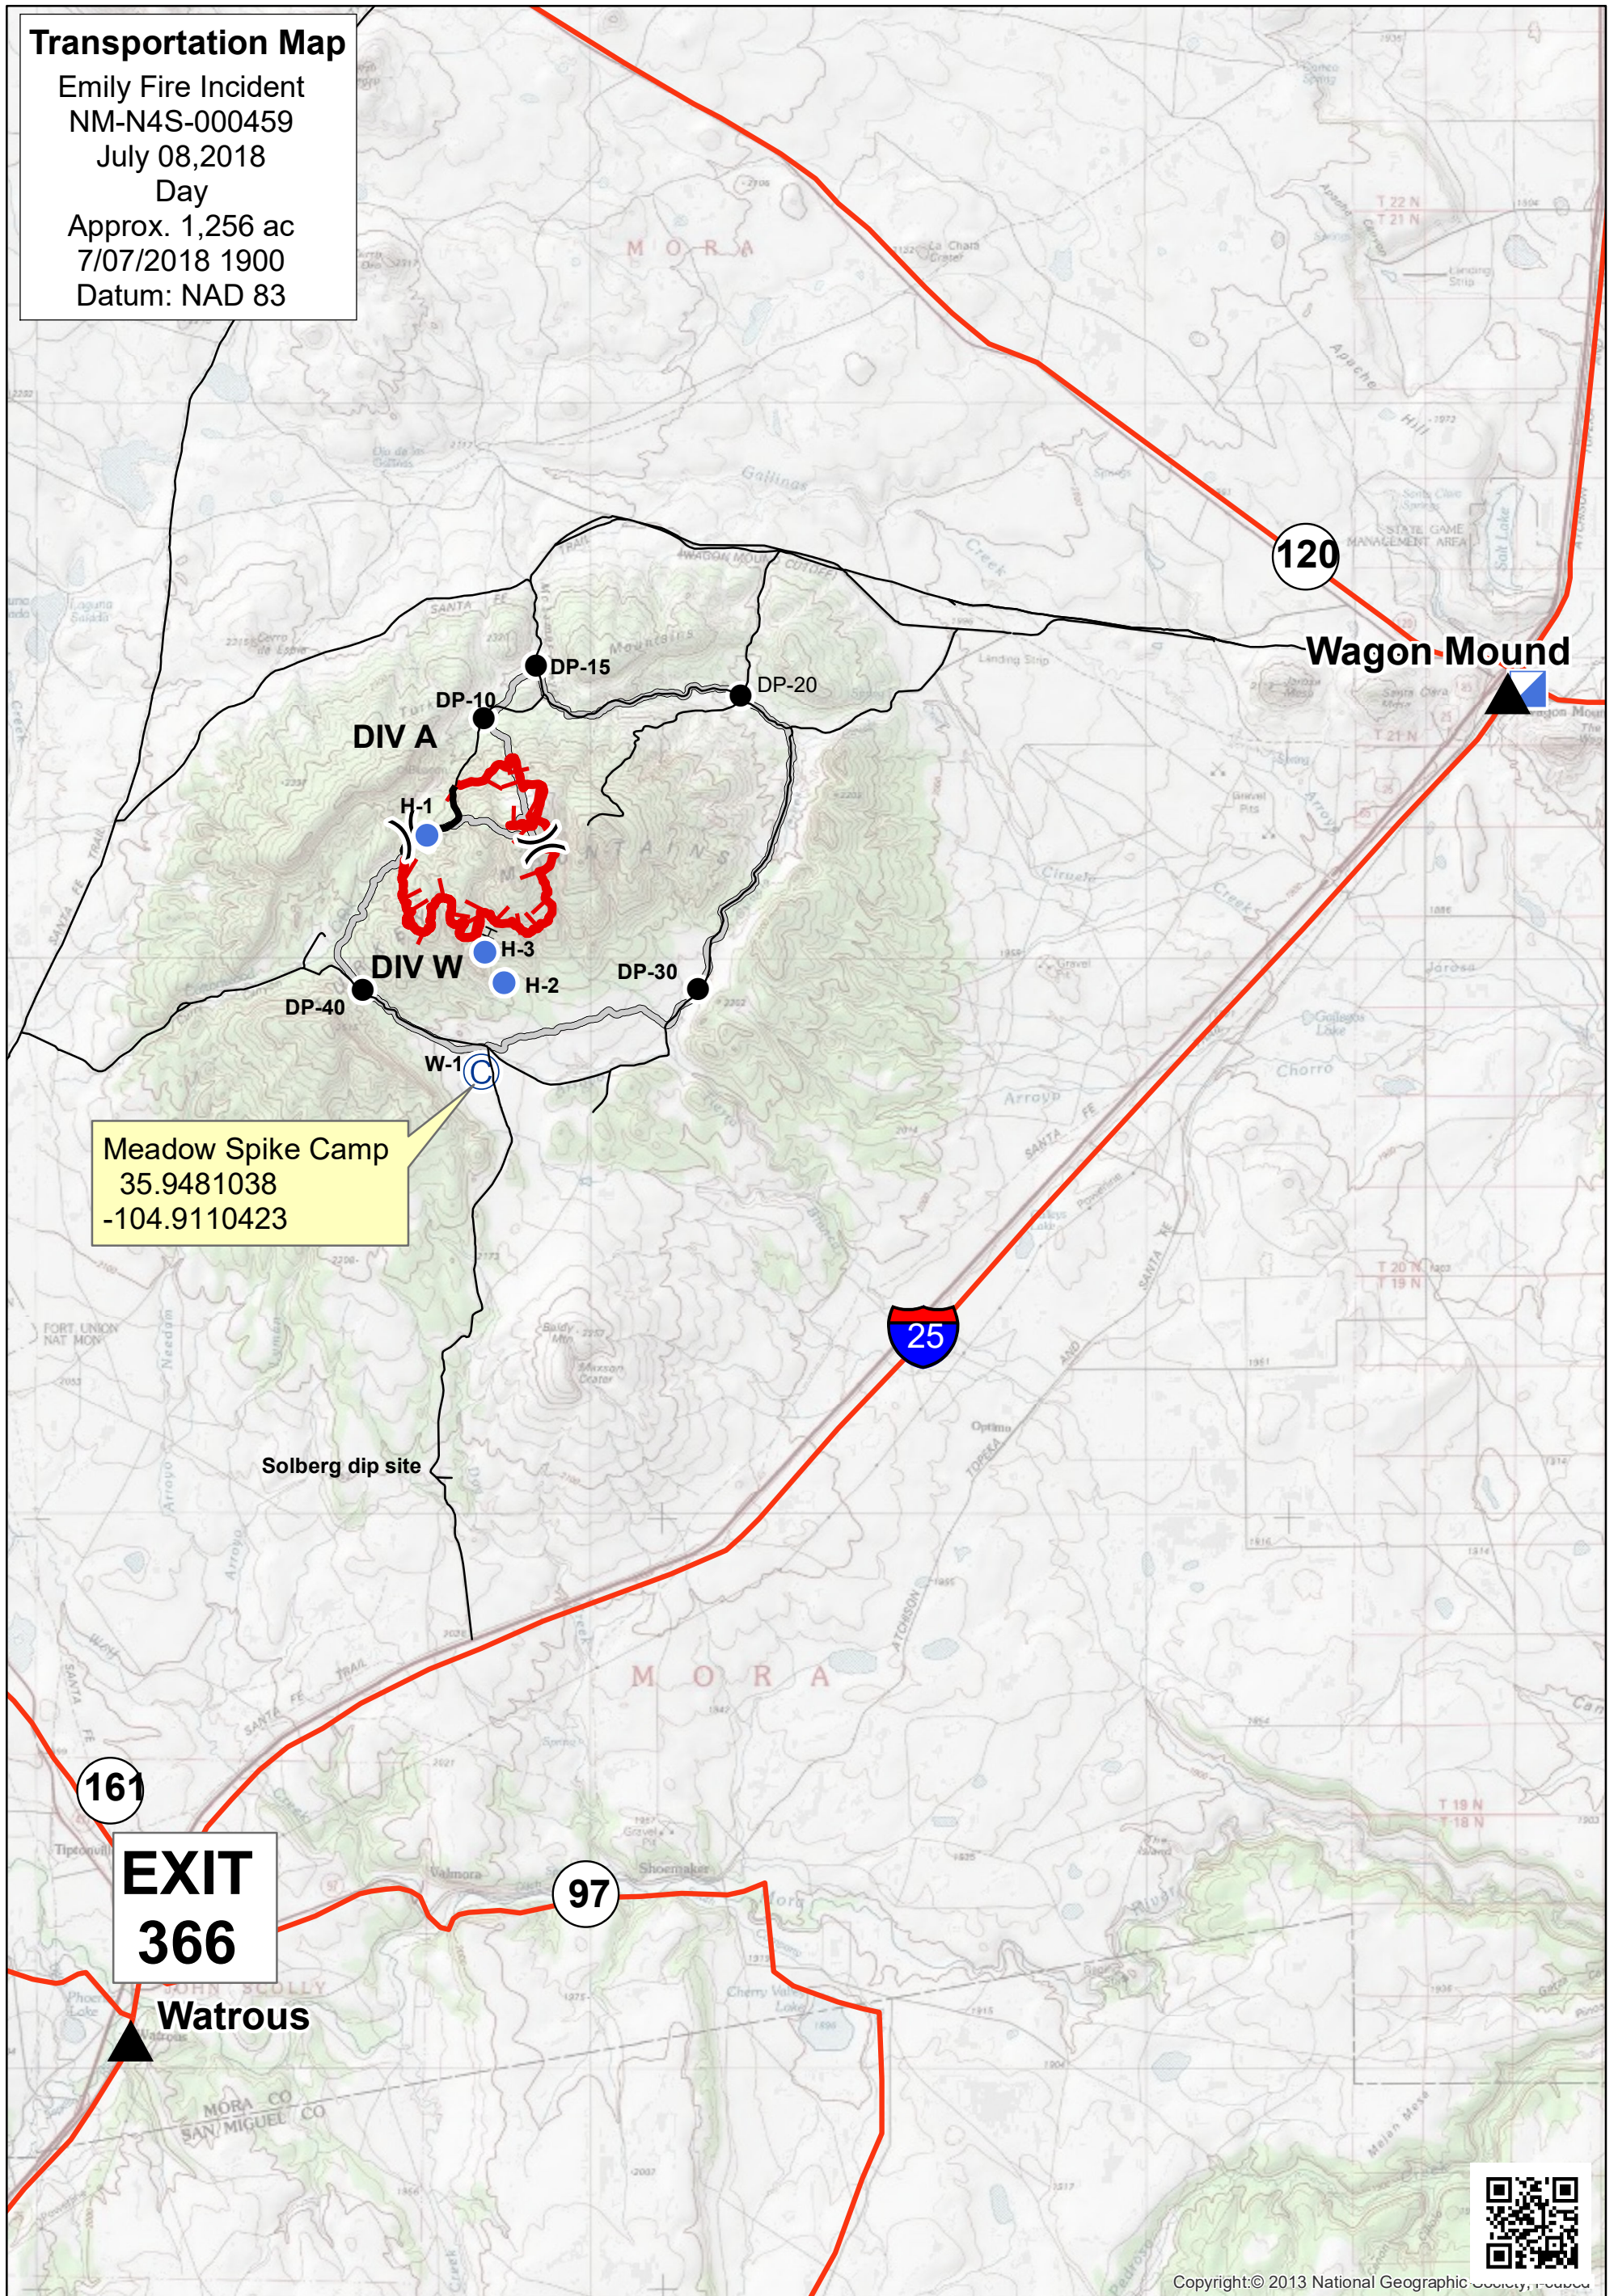

Transportation Map

Emily Fire Incident
 NM-N4S-000459
 July 08, 2018
 Day
 Approx. 1,256 ac
 7/07/2018 1900
 Datum: NAD 83

Copyright © 2013 National Geographic Society, www.nationalgeographic.com

- Towns
- Camp
- Helispot
- Division Break
- Uncontrolled Fire Edge
- Incident_Roads
- Drop Point
- ICP
- Completed Line
- H - H Completed Hand Line
- Access or Improved Road
- Interstates Highways