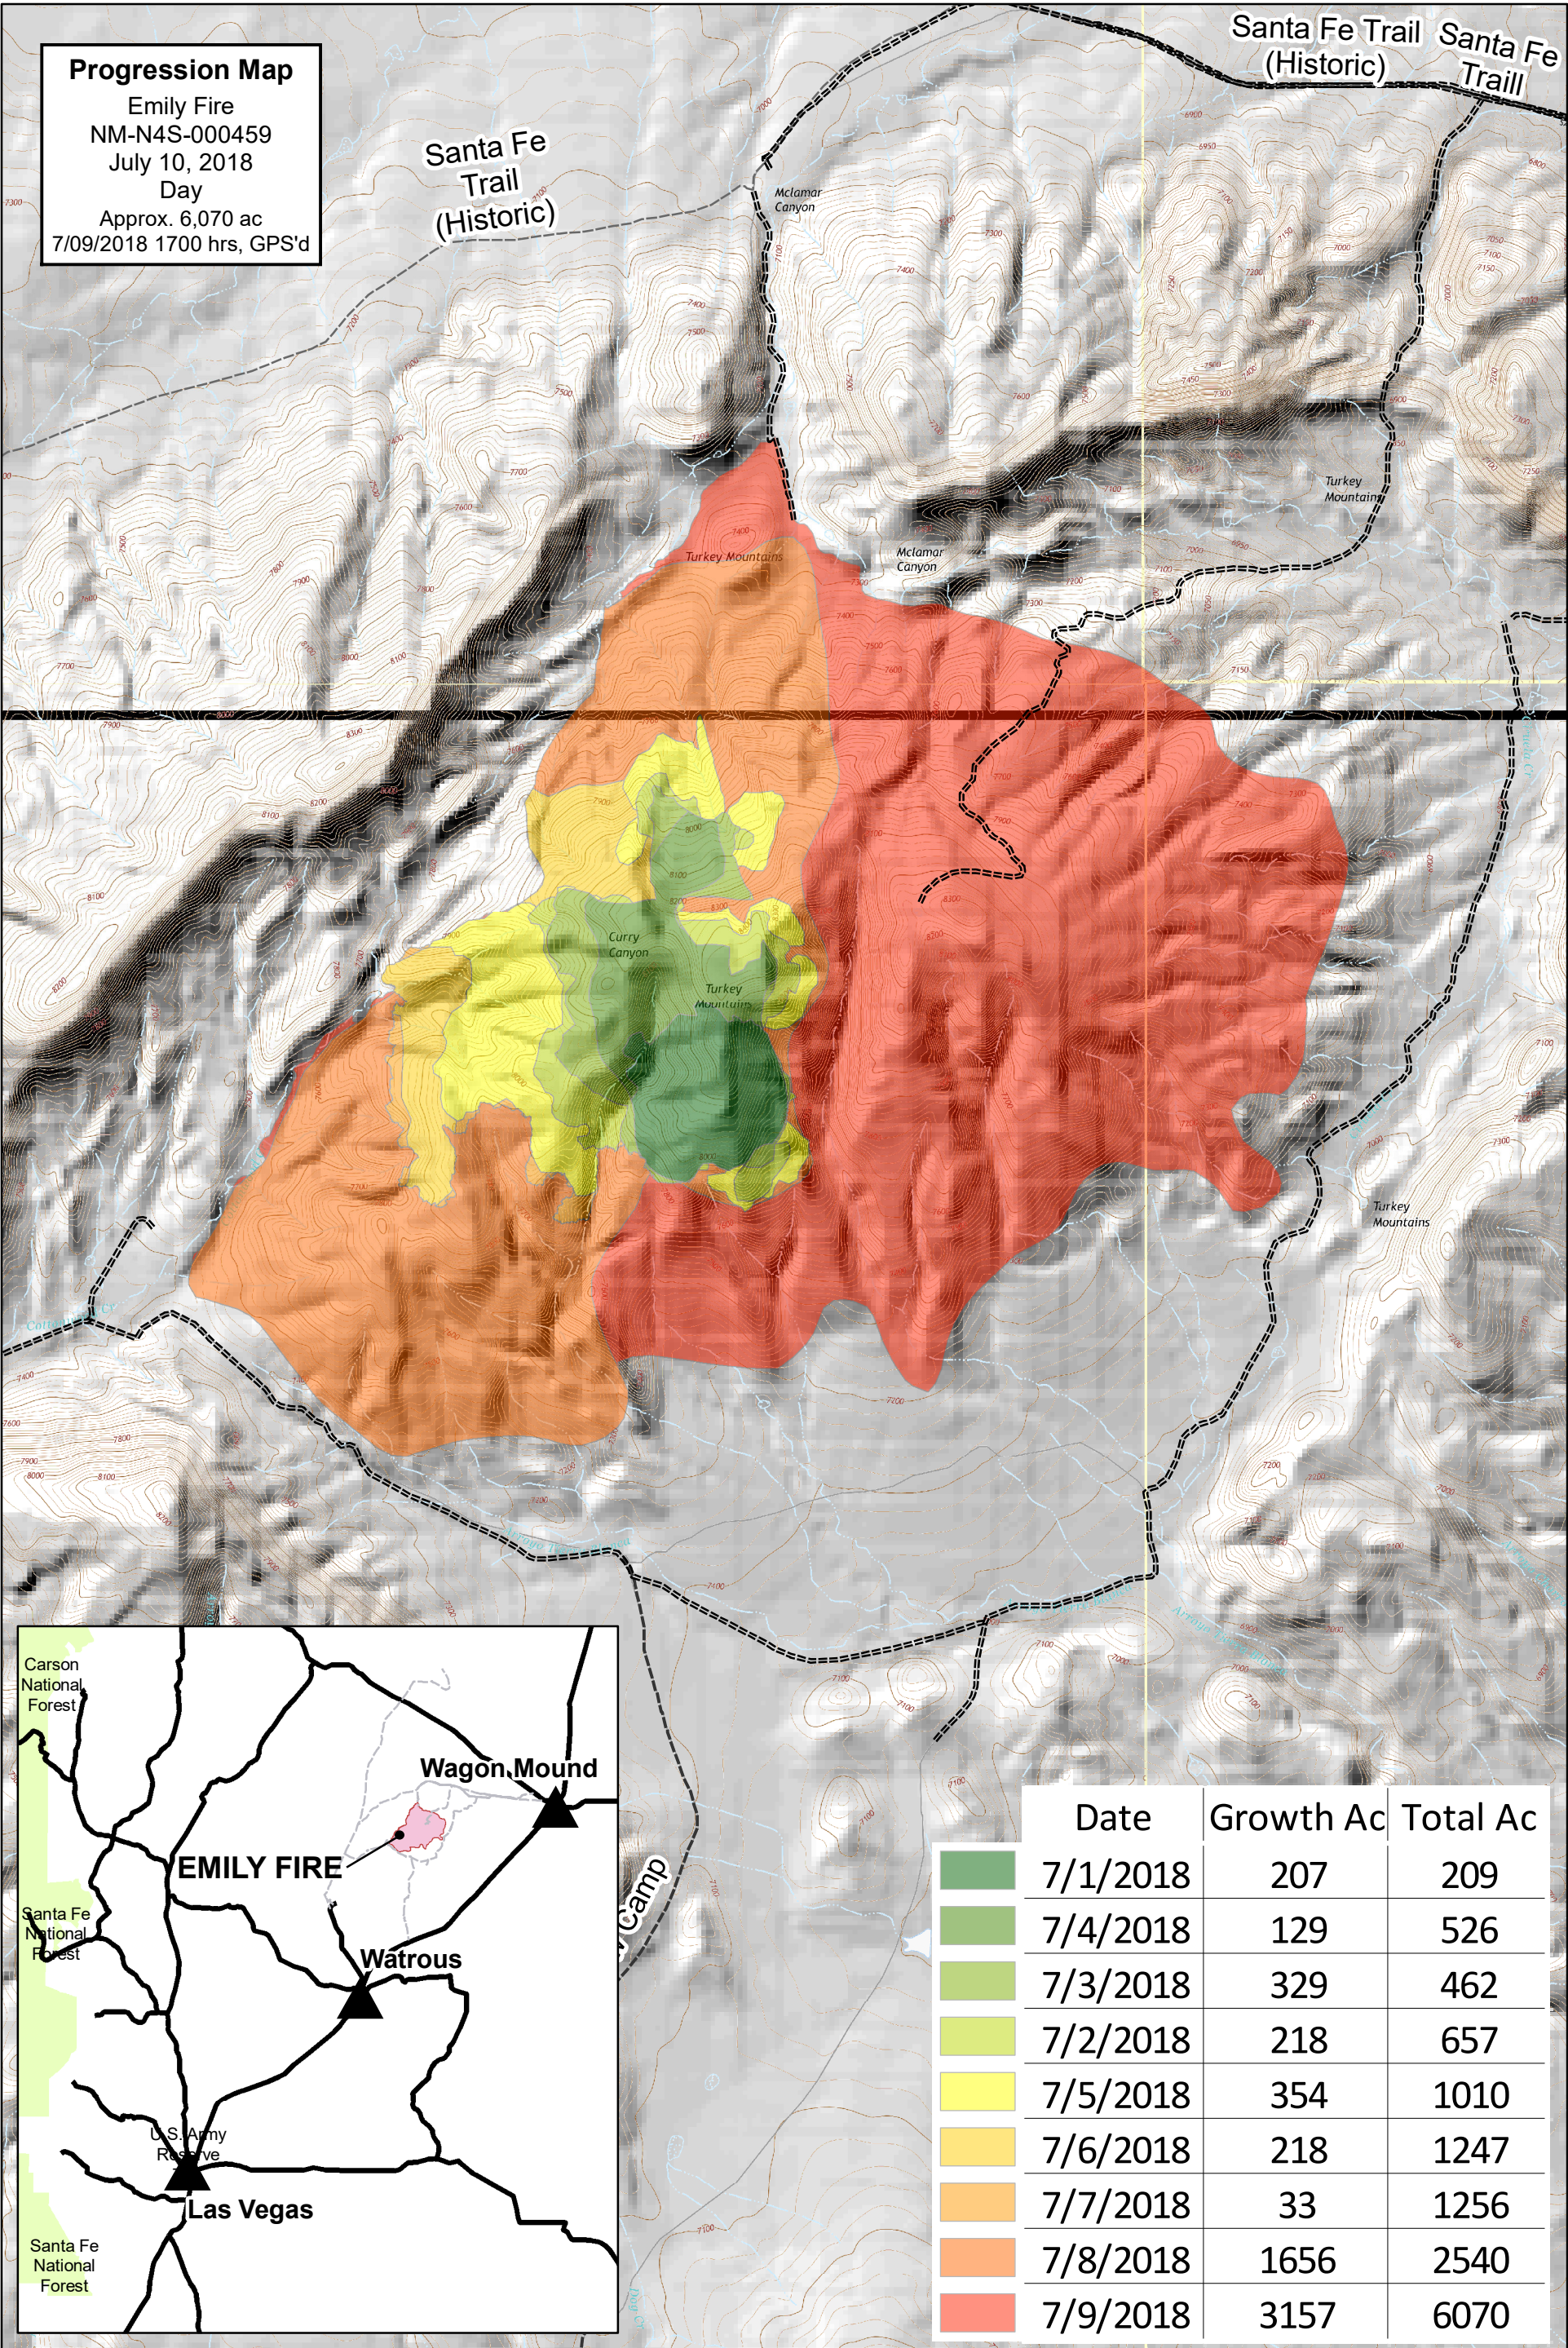

Progression Map
 Emily Fire
 NM-N4S-000459
 July 10, 2018
 Day
 Approx. 6,070 ac
 7/09/2018 1700 hrs, GPS'd

Date	Growth Ac	Total Ac
7/1/2018	207	209
7/2/2018	218	657
7/3/2018	329	462
7/4/2018	129	526
7/5/2018	354	1010
7/6/2018	218	1247
7/7/2018	33	1256
7/8/2018	1656	2540
7/9/2018	3157	6070

7/9/2018
 8:02:23 PM
 Datum: NAD83

0 0.5 1 Miles

1:38,000

Incident Roads ----- Service
 ===== Residential ----- Trail